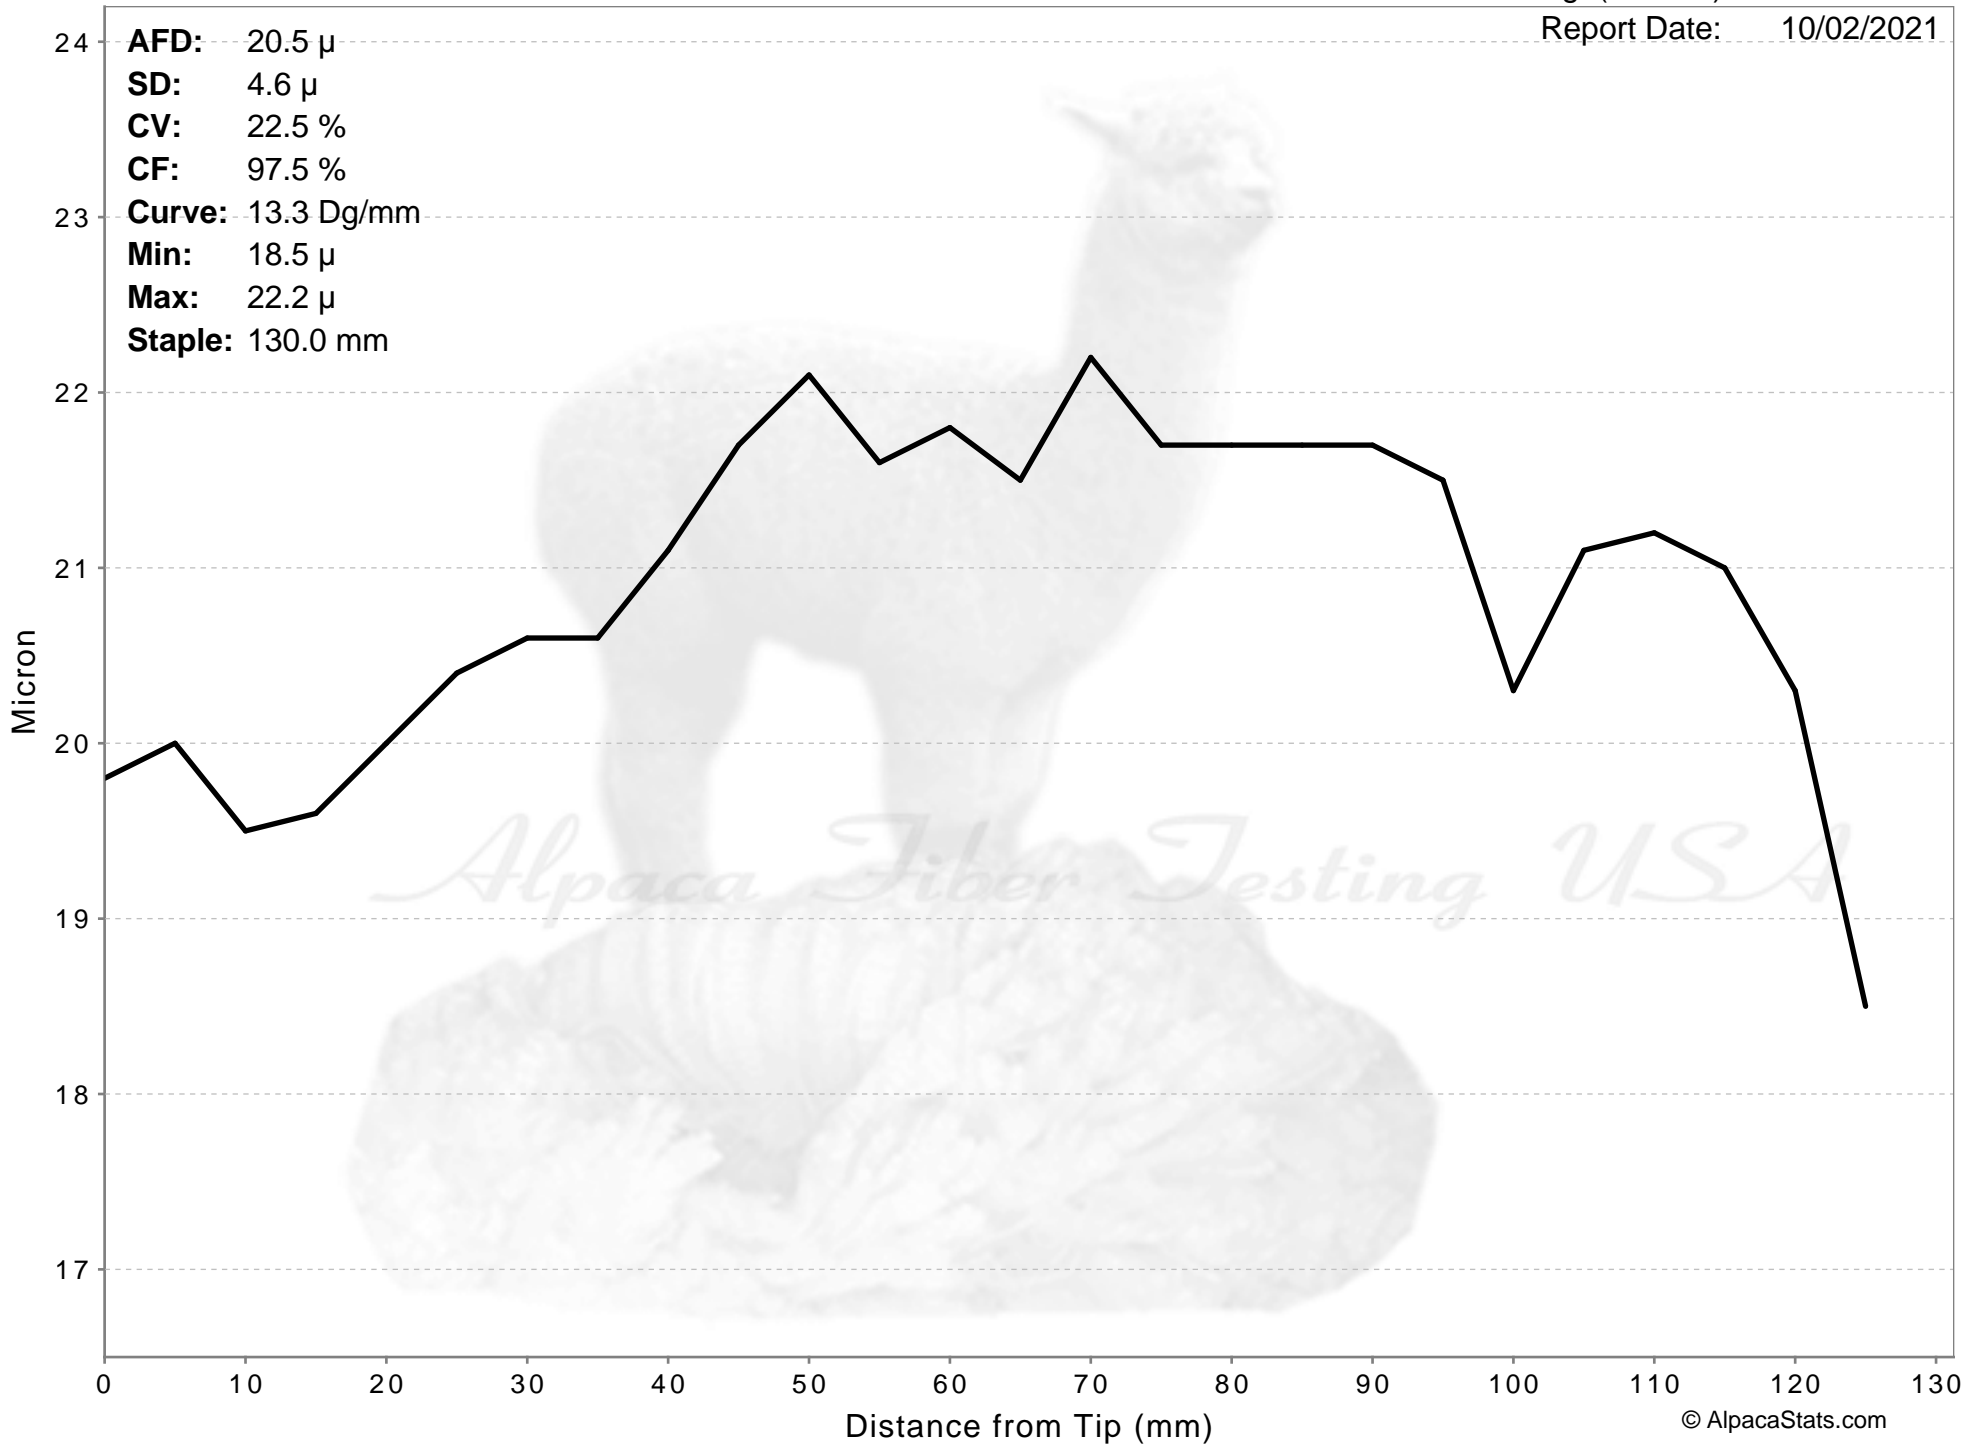

2 POINT FARM'S BOCELLI BY TEMPO

AFD: 20.5 μ
SD: 4.6 μ
CV: 22.5 %
CF: 97.5 %
Curve: 13.3 Dg/mm
Min: 18.5 μ
Max: 22.2 μ
Staple: 130.0 mm

2 POINT FARM'S BOCELLI BY TEMPO

Age(months): 8
Report Date: 10/02/2021

AFD: 20.5 μ
SD: 4.6 μ
CV: 22.5 %
CF: 97.5 %
Curve: 13.3 Dg/mm
Min: 18.5 μ
Max: 22.2 μ
Staple: 130.0 mm

Alpaca Fiber Testing USA