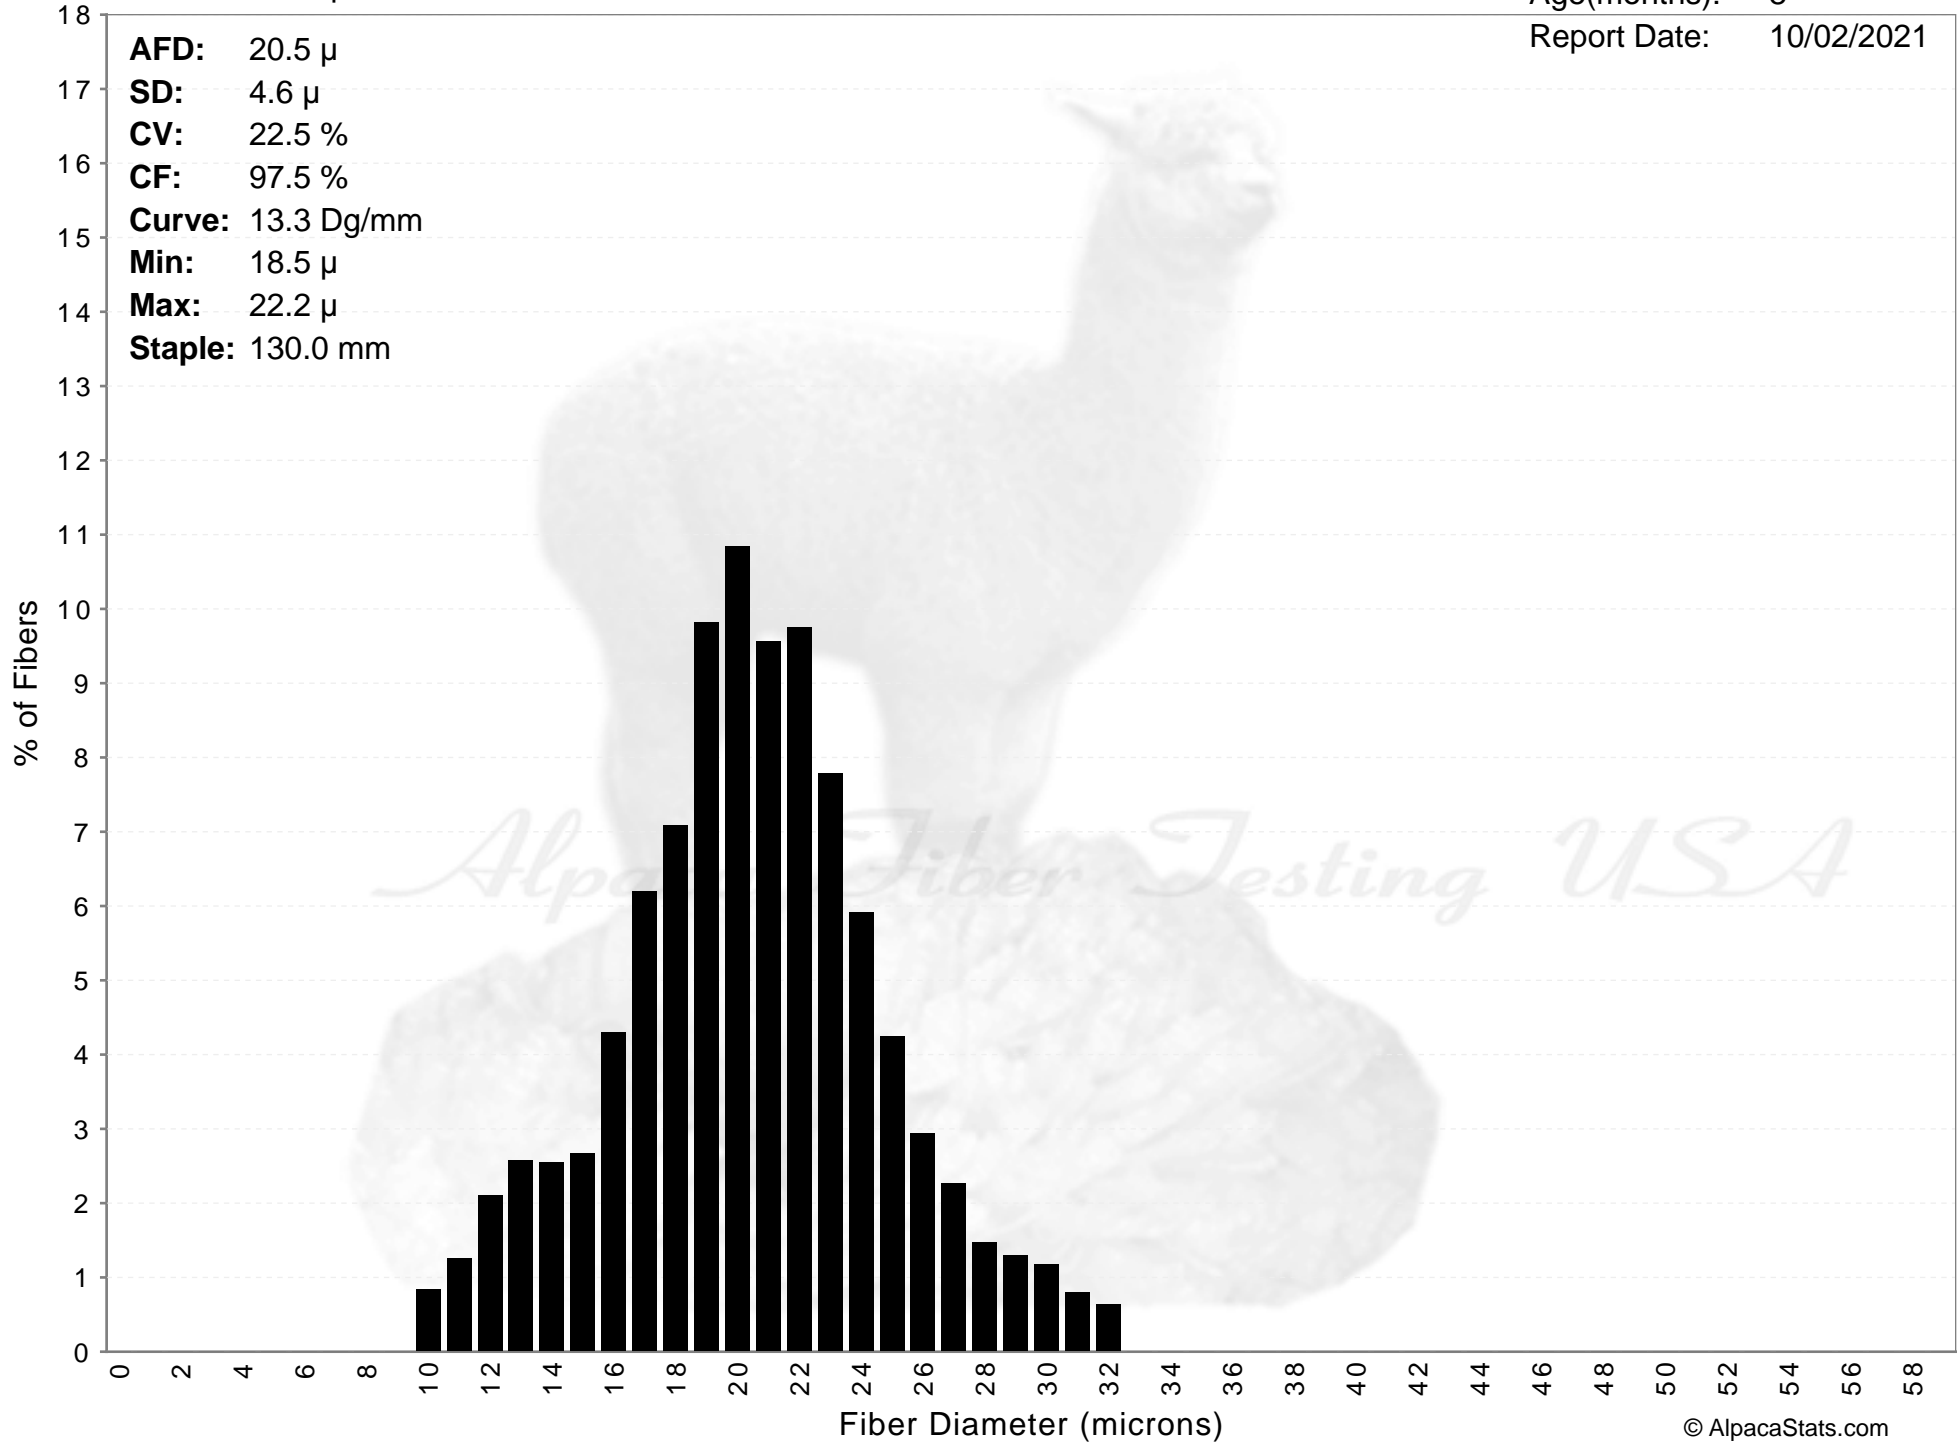

2 POINT FARM'S BOCELLI BY TEMPO

AFD: 20.5 μ
SD: 4.6 μ
CV: 22.5 %
CF: 97.5 %
Curve: 13.3 Dg/mm
Min: 18.5 μ
Max: 22.2 μ
Staple: 130.0 mm

2 POINT FARM'S BOCELLI BY TEMPO

Age(months): 8
Report Date: 10/02/2021

AFD: 20.5 μ
SD: 4.6 μ
CV: 22.5 %
CF: 97.5 %
Curve: 13.3 Dg/mm
Min: 18.5 μ
Max: 22.2 μ
Staple: 130.0 mm

Alpaca Fiber Testing USA