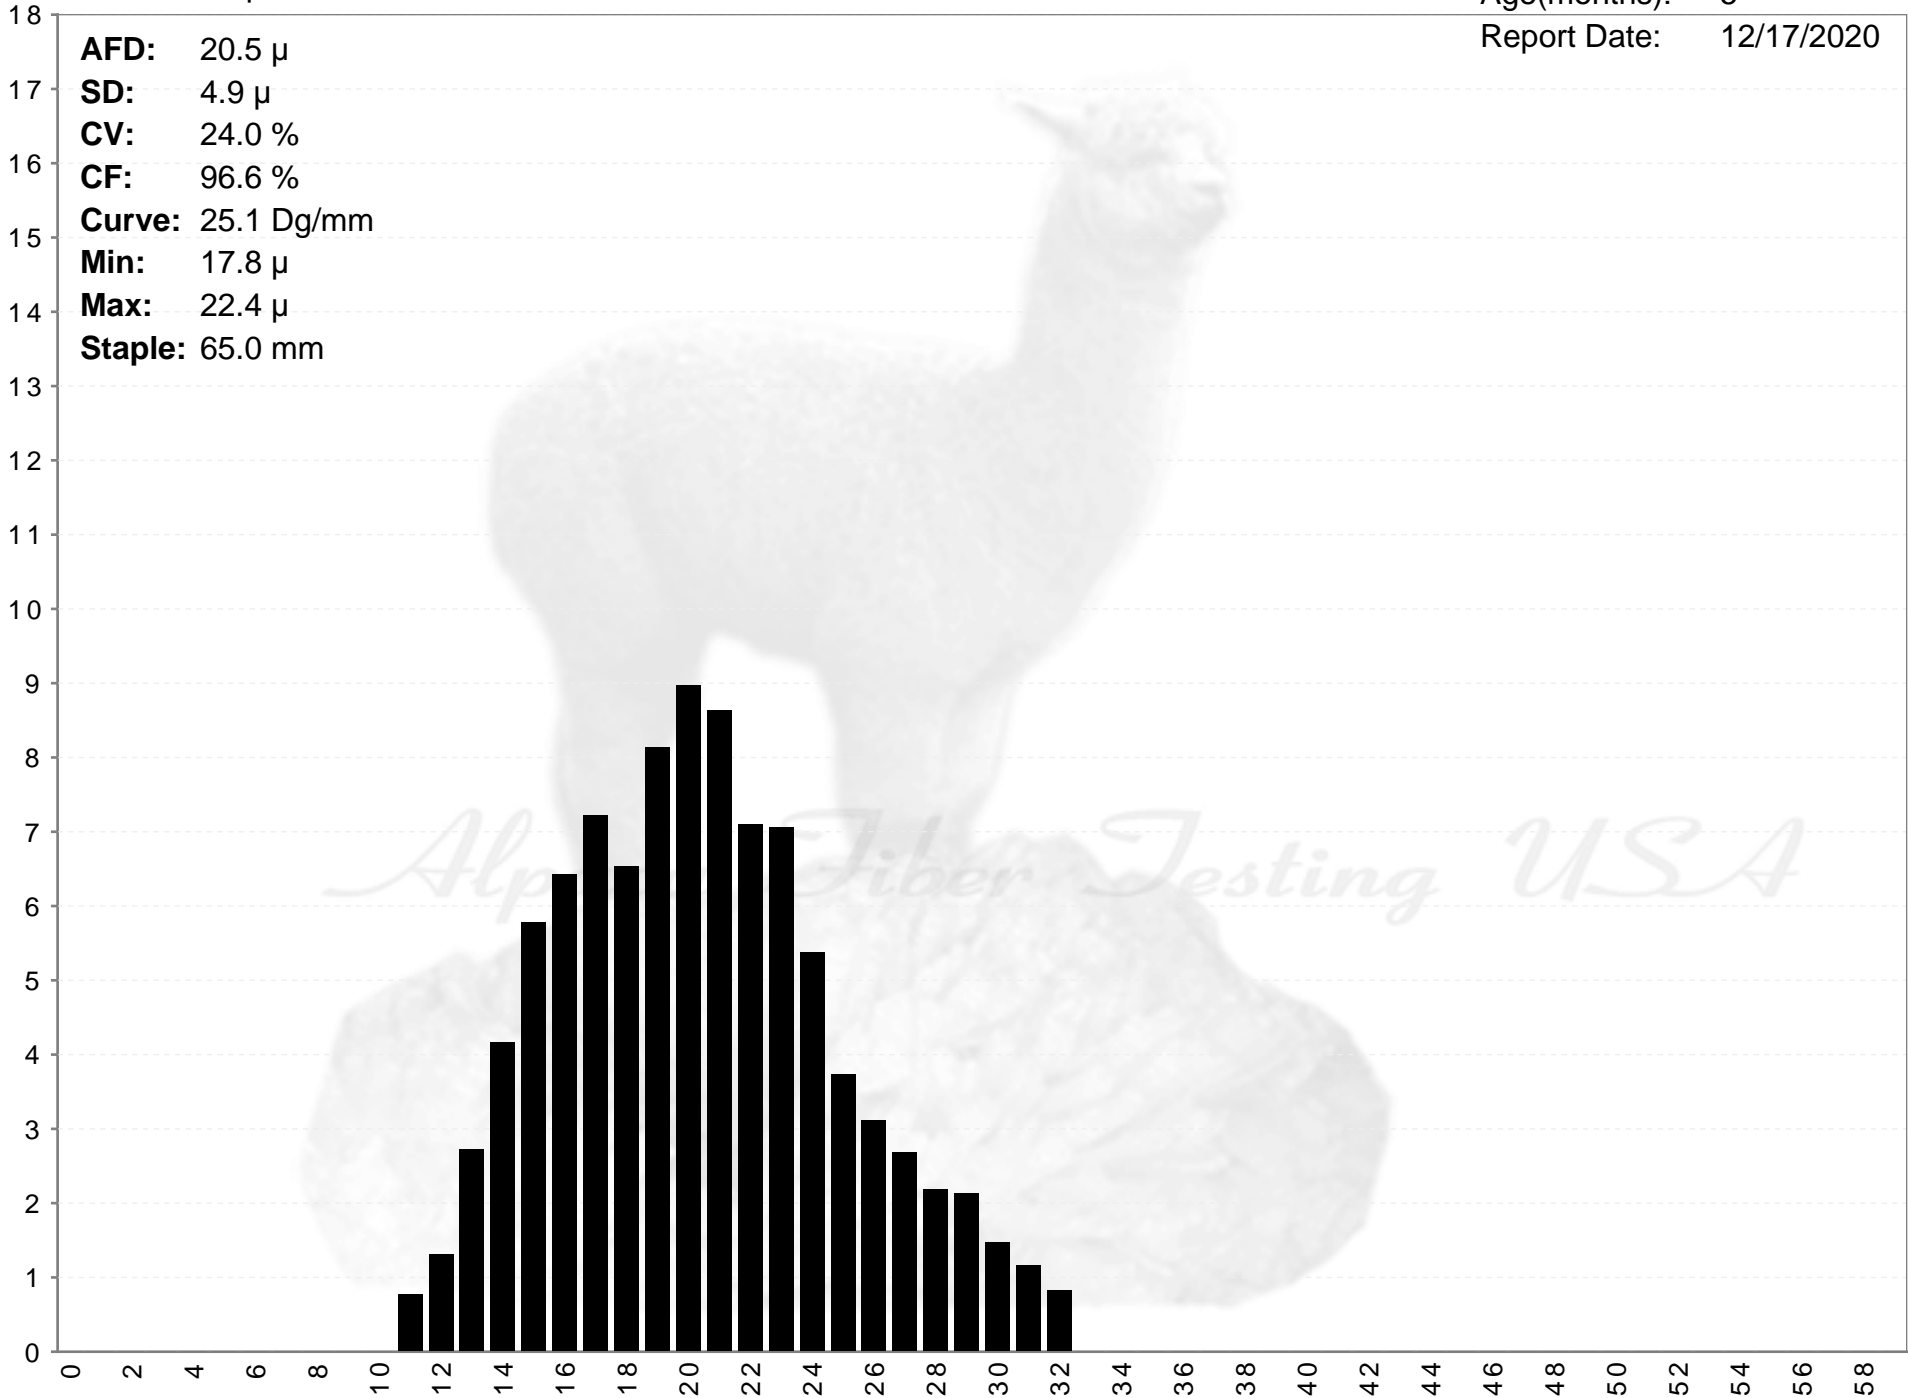

Rare Gem Alpacas

RG BURLESQUE

Age(months): 5
Report Date: 12/17/2020

AFD: 20.5 μ
SD: 4.9 μ
CV: 24.0 %
CF: 96.6 %
Curve: 25.1 Dg/mm
Min: 17.8 μ
Max: 22.4 μ
Staple: 65.0 mm

% of Fibers

Alpaca Fiber Testing USA

Fiber Diameter (microns)