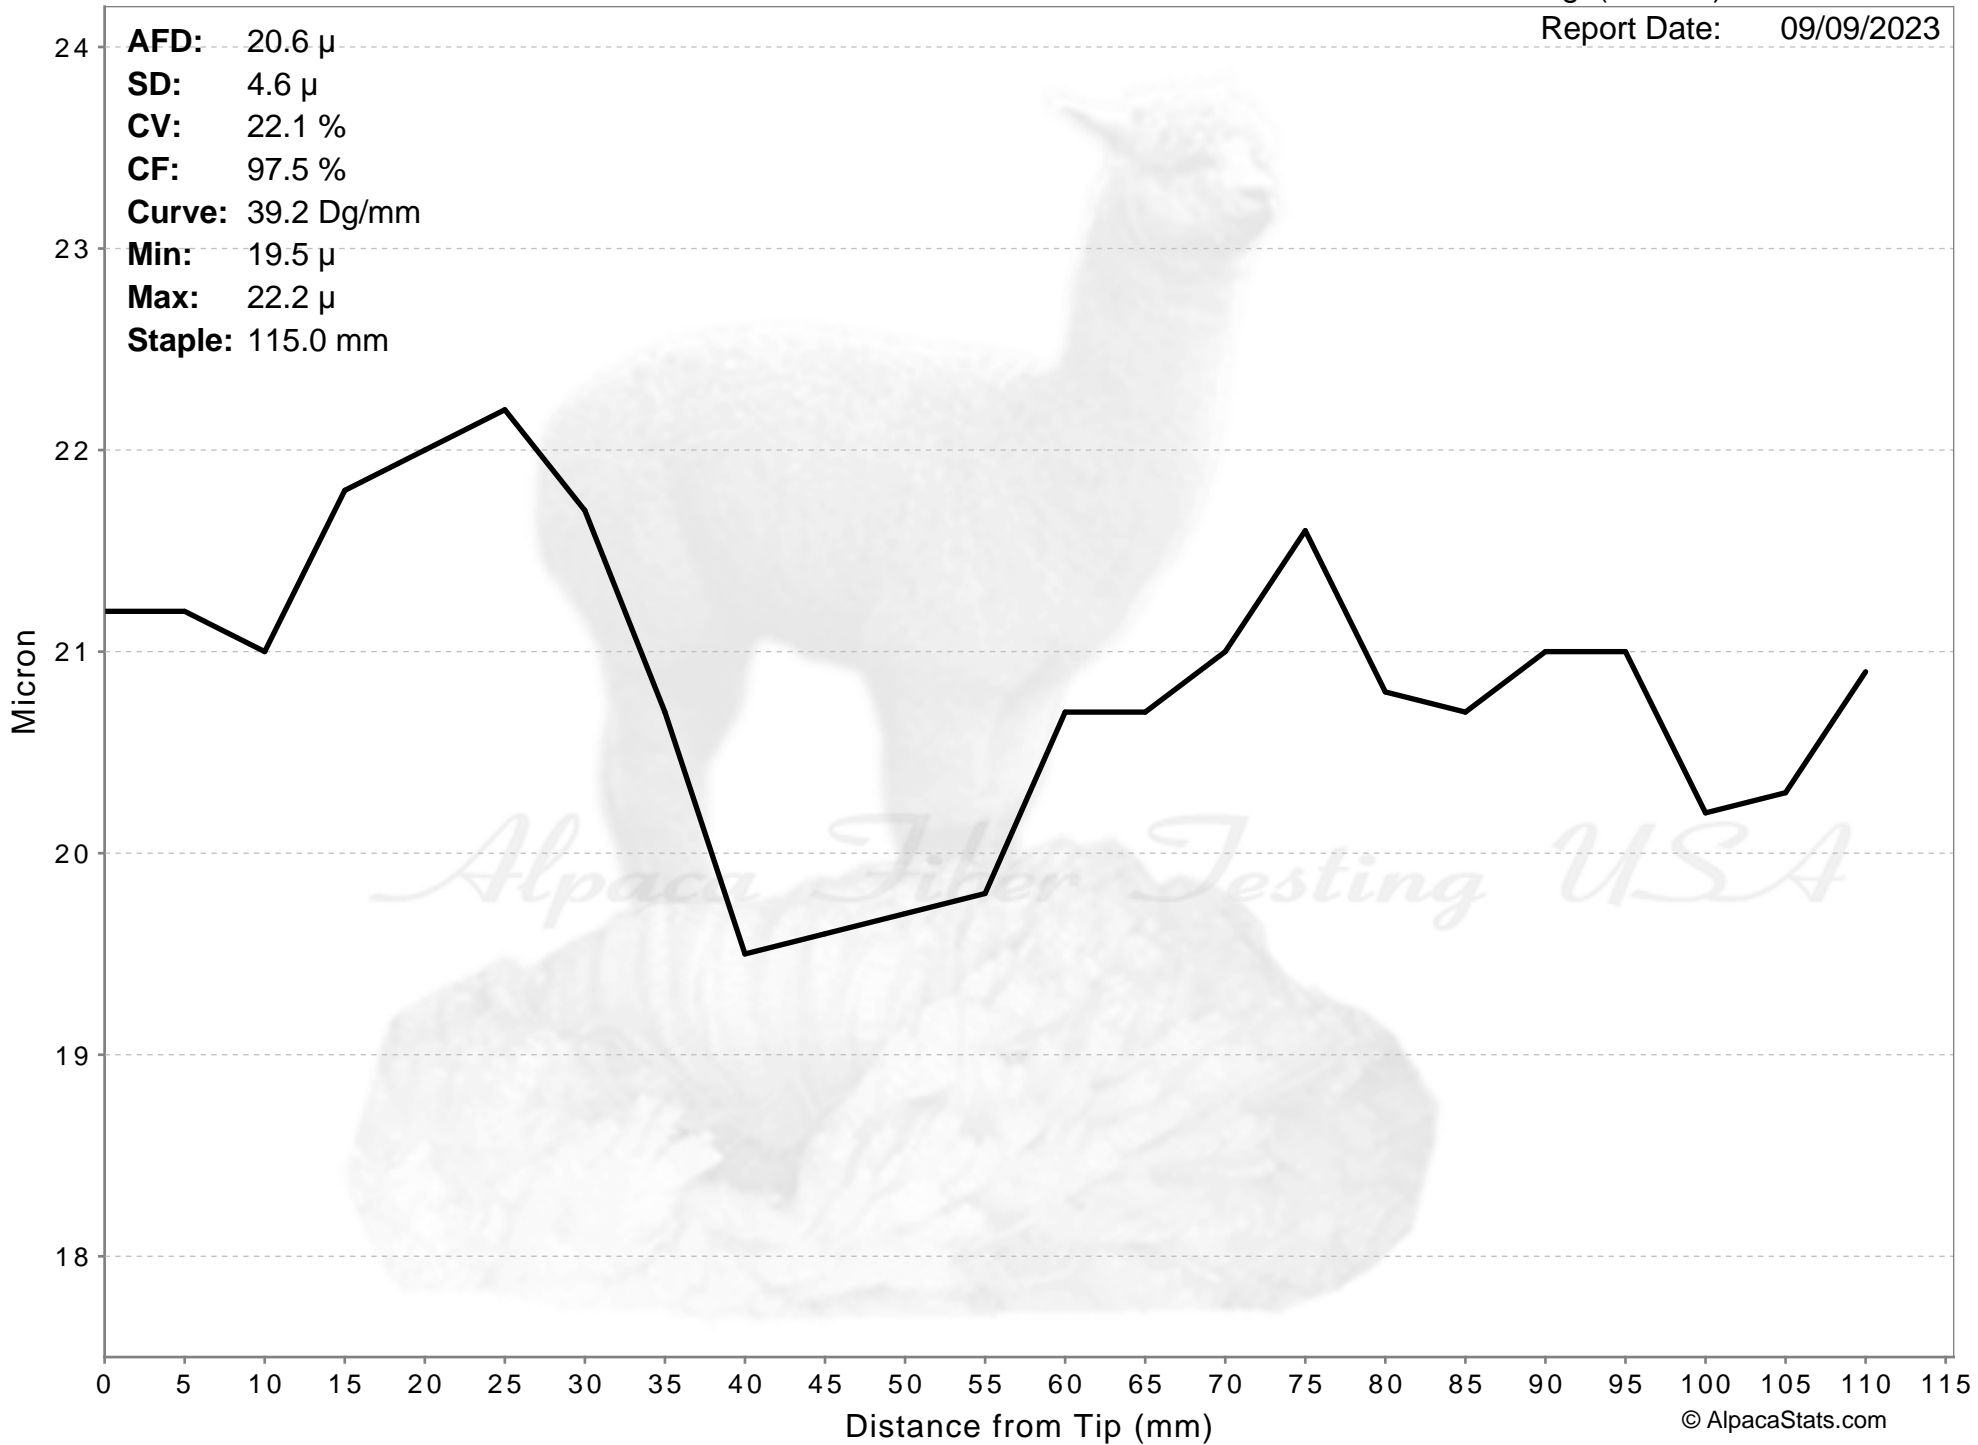

Rare Gem Alpacas

CHIMBOTE FROM MARS

Age(months): 20
Report Date: 09/09/2023

AFD: 20.6 μ
SD: 4.6 μ
CV: 22.1 %
CF: 97.5 %
Curve: 39.2 Dg/mm
Min: 19.5 μ
Max: 22.2 μ
Staple: 115.0 mm

% of Fibers

Alpaca Fiber Testing USA

Rare Gem Alpacas

CHIMBOTE FROM MARS

Age(months): 20

Report Date: 09/09/2023

AFD: 20.6 μ
SD: 4.6 μ
CV: 22.1 %
CF: 97.5 %
Curve: 39.2 Dg/mm
Min: 19.5 μ
Max: 22.2 μ
Staple: 115.0 mm

Alpaca Fiber Testing USA