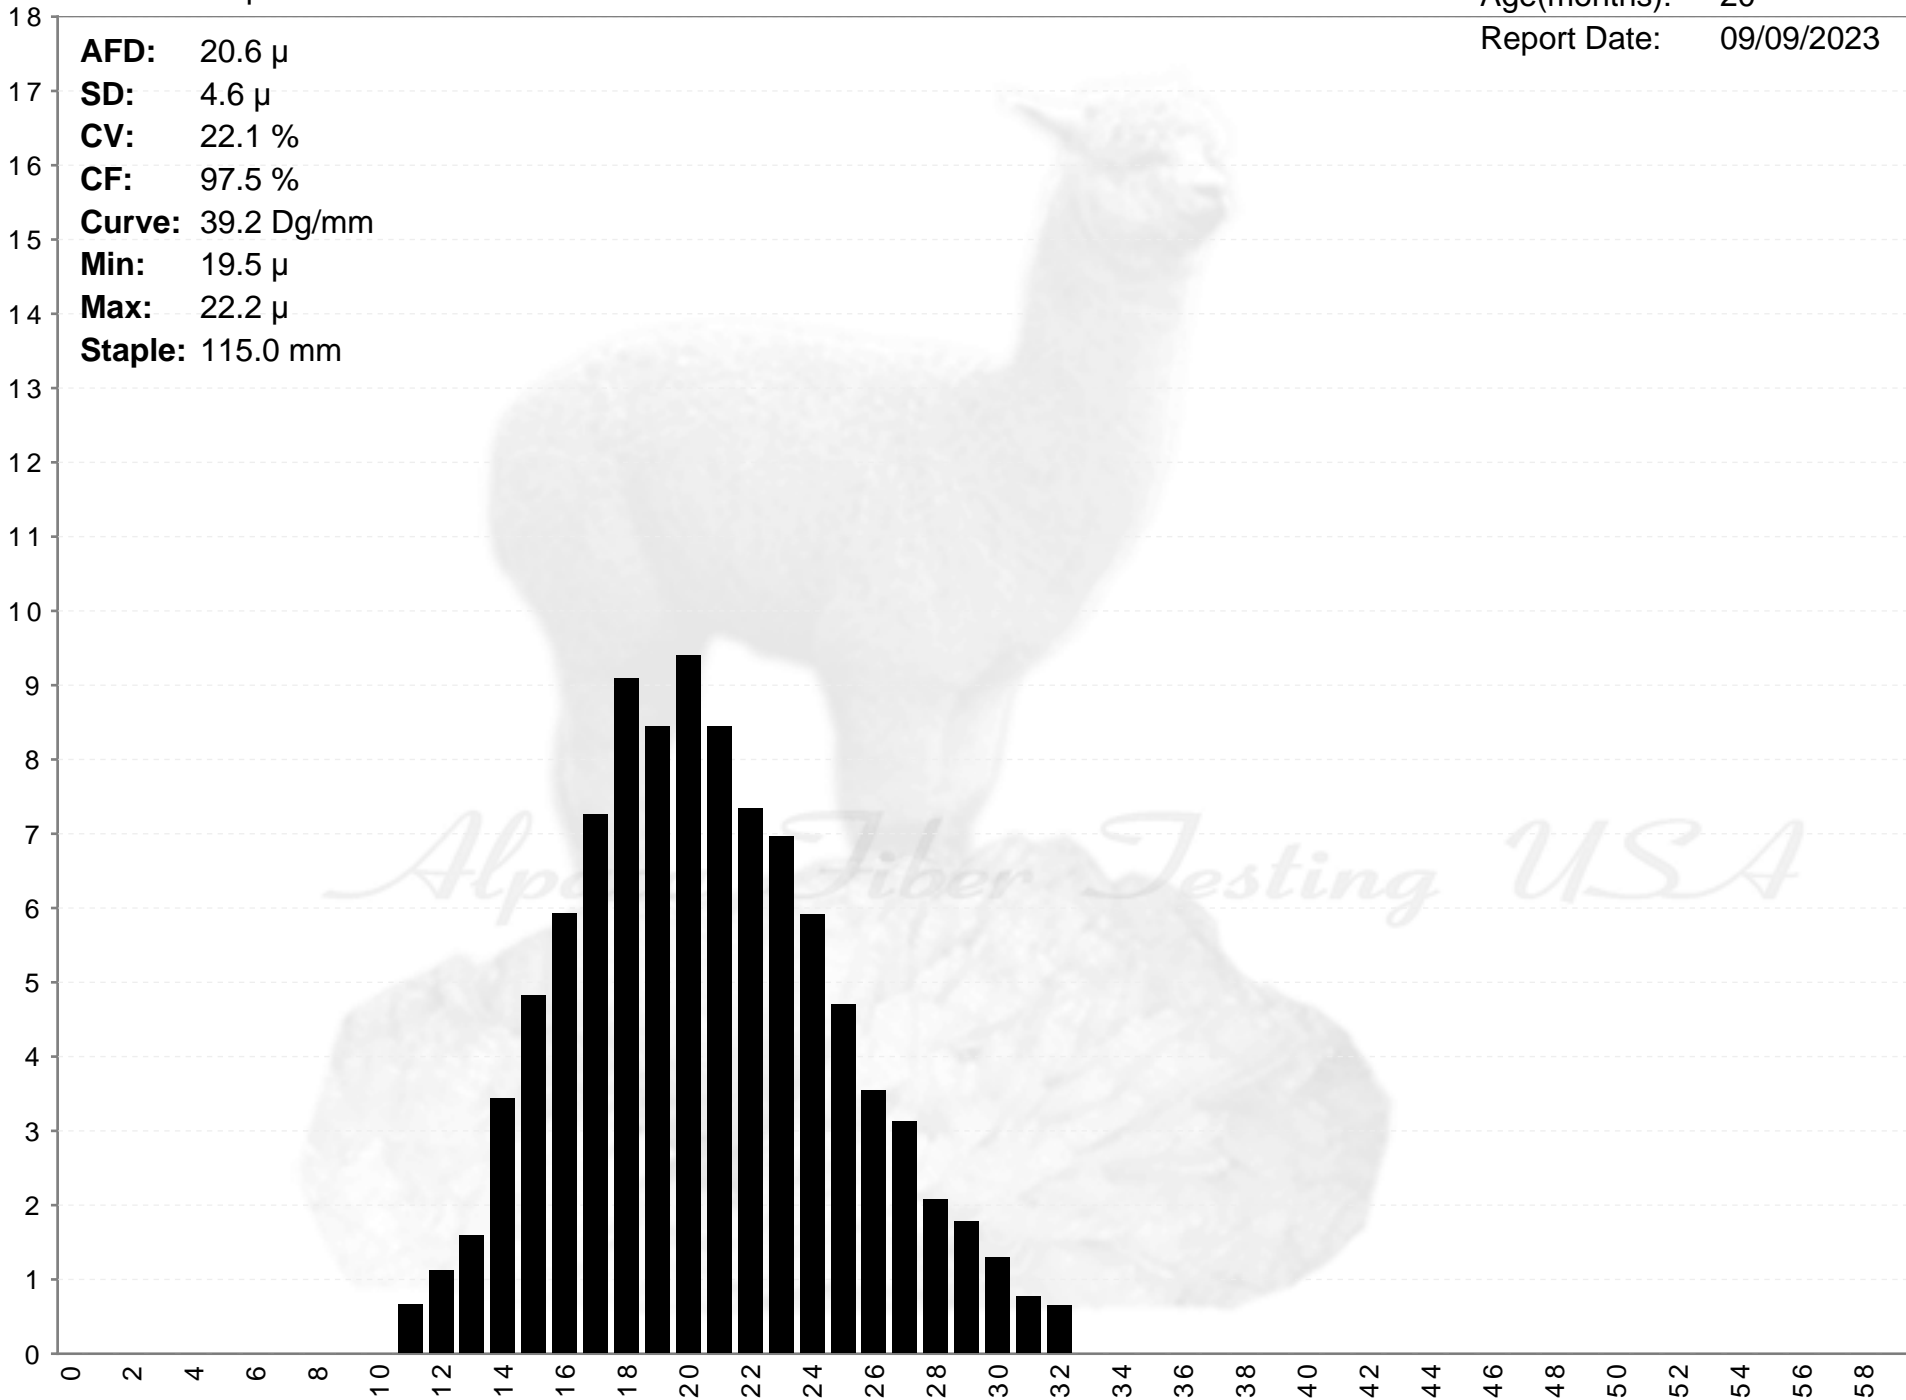

Rare Gem Alpacas

CHIMBOTE FROM MARS

Age(months): 20
Report Date: 09/09/2023

AFD: 20.6 μ
SD: 4.6 μ
CV: 22.1 %
CF: 97.5 %
Curve: 39.2 Dg/mm
Min: 19.5 μ
Max: 22.2 μ
Staple: 115.0 mm

% of Fibers

Alpaca Fiber Testing USA

Rare Gem Alpacas

CHIMBOTE FROM MARS

Age(months): 20

Report Date: 09/09/2023

AFD: 20.6 μ
SD: 4.6 μ
CV: 22.1 %
CF: 97.5 %
Curve: 39.2 Dg/mm
Min: 19.5 μ
Max: 22.2 μ
Staple: 115.0 mm

Alpaca Fiber Testing USA