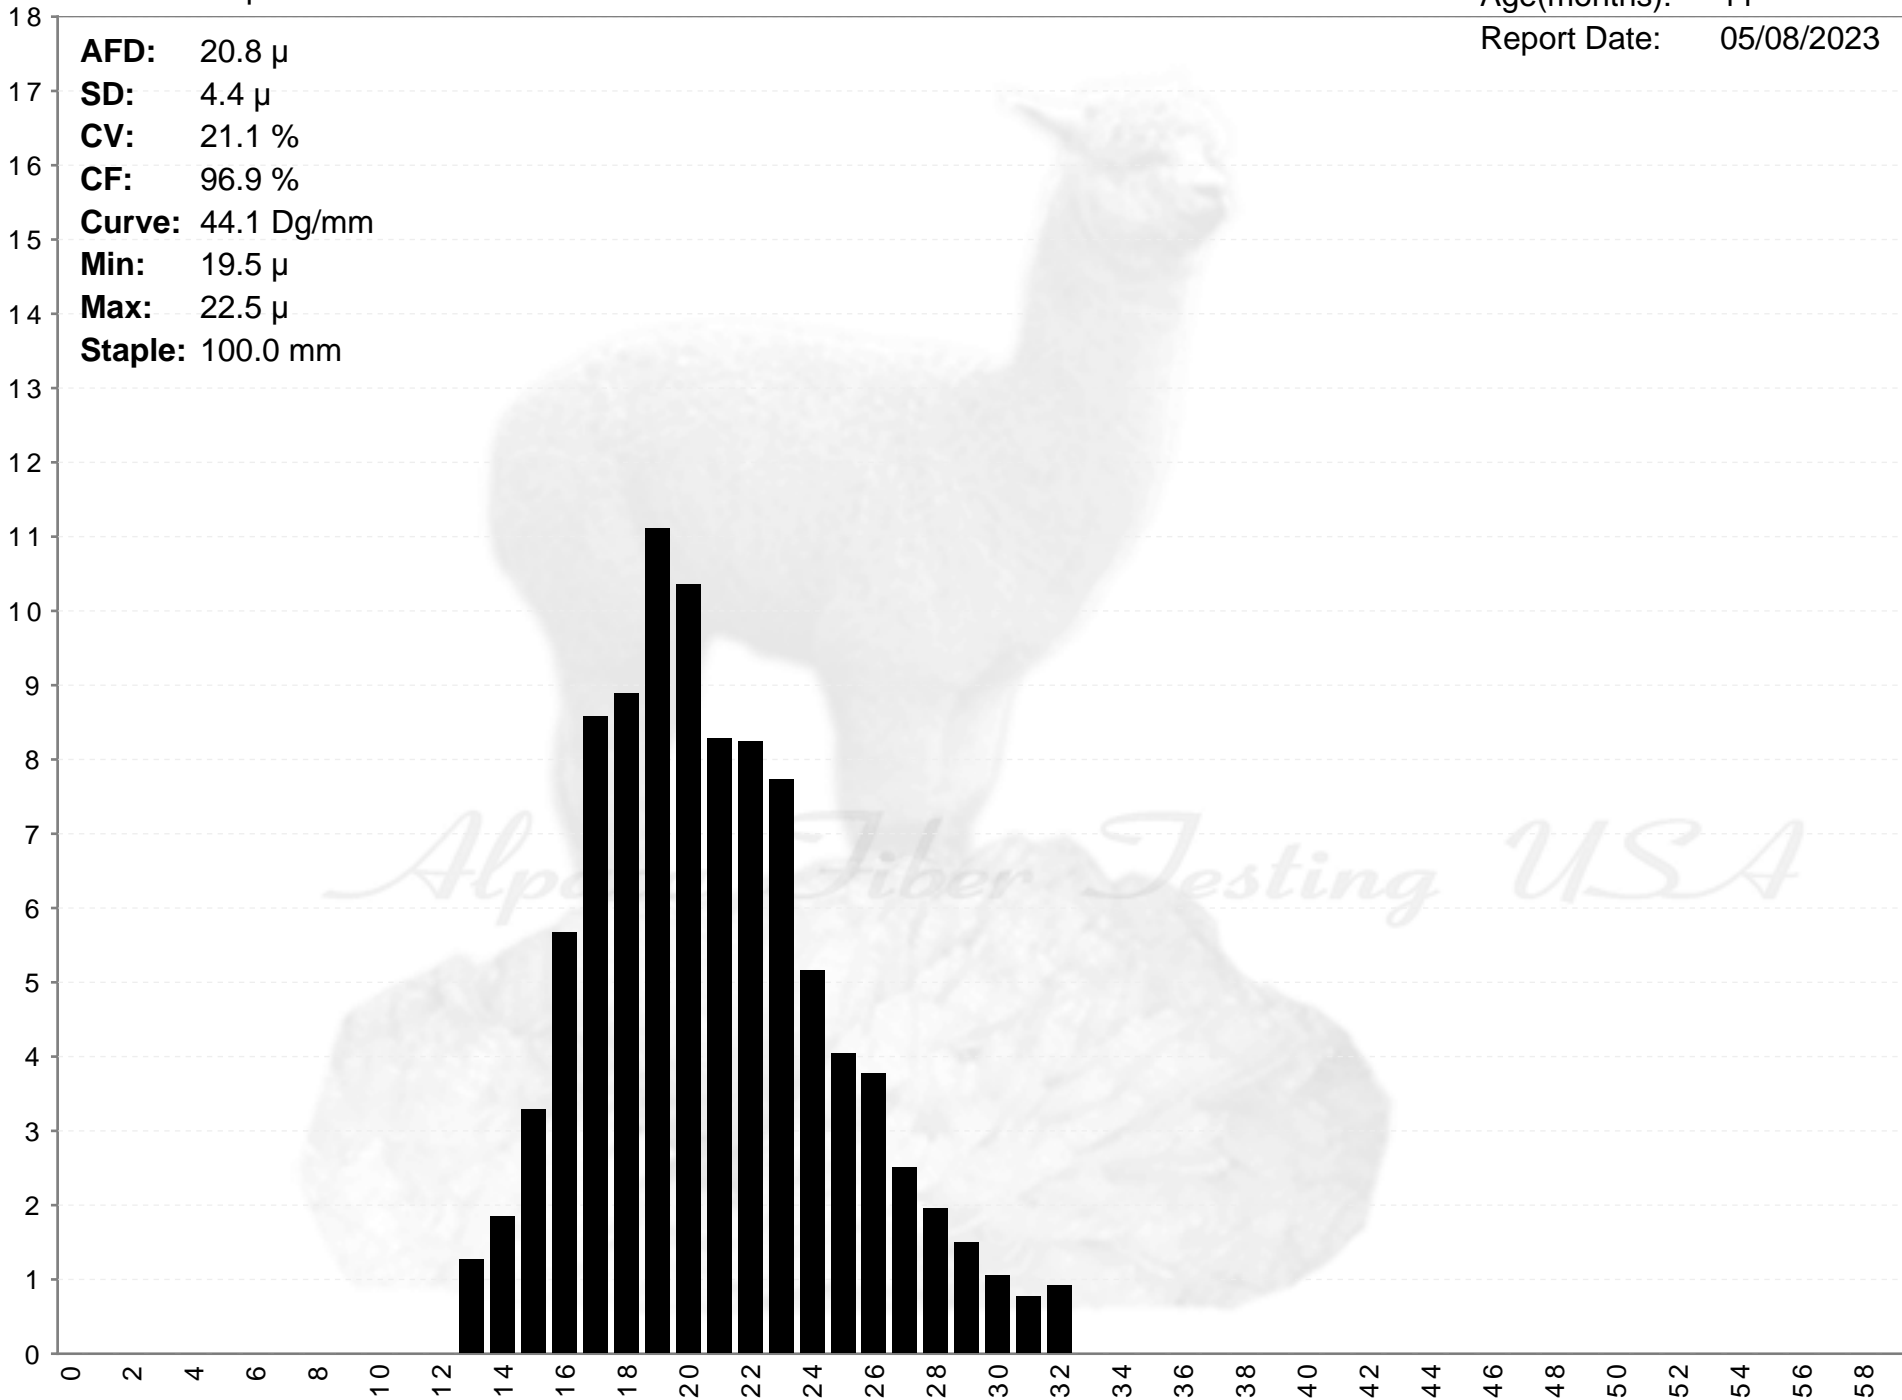

Rare Gem Alpacas

STONE PINE JOLENE

Age(months): 11
Report Date: 05/08/2023

AFD: 20.8 μ
SD: 4.4 μ
CV: 21.1 %
CF: 96.9 %
Curve: 44.1 Dg/mm
Min: 19.5 μ
Max: 22.5 μ
Staple: 100.0 mm

% of Fibers

Alpaca Fiber Testing USA

Fiber Diameter (microns)