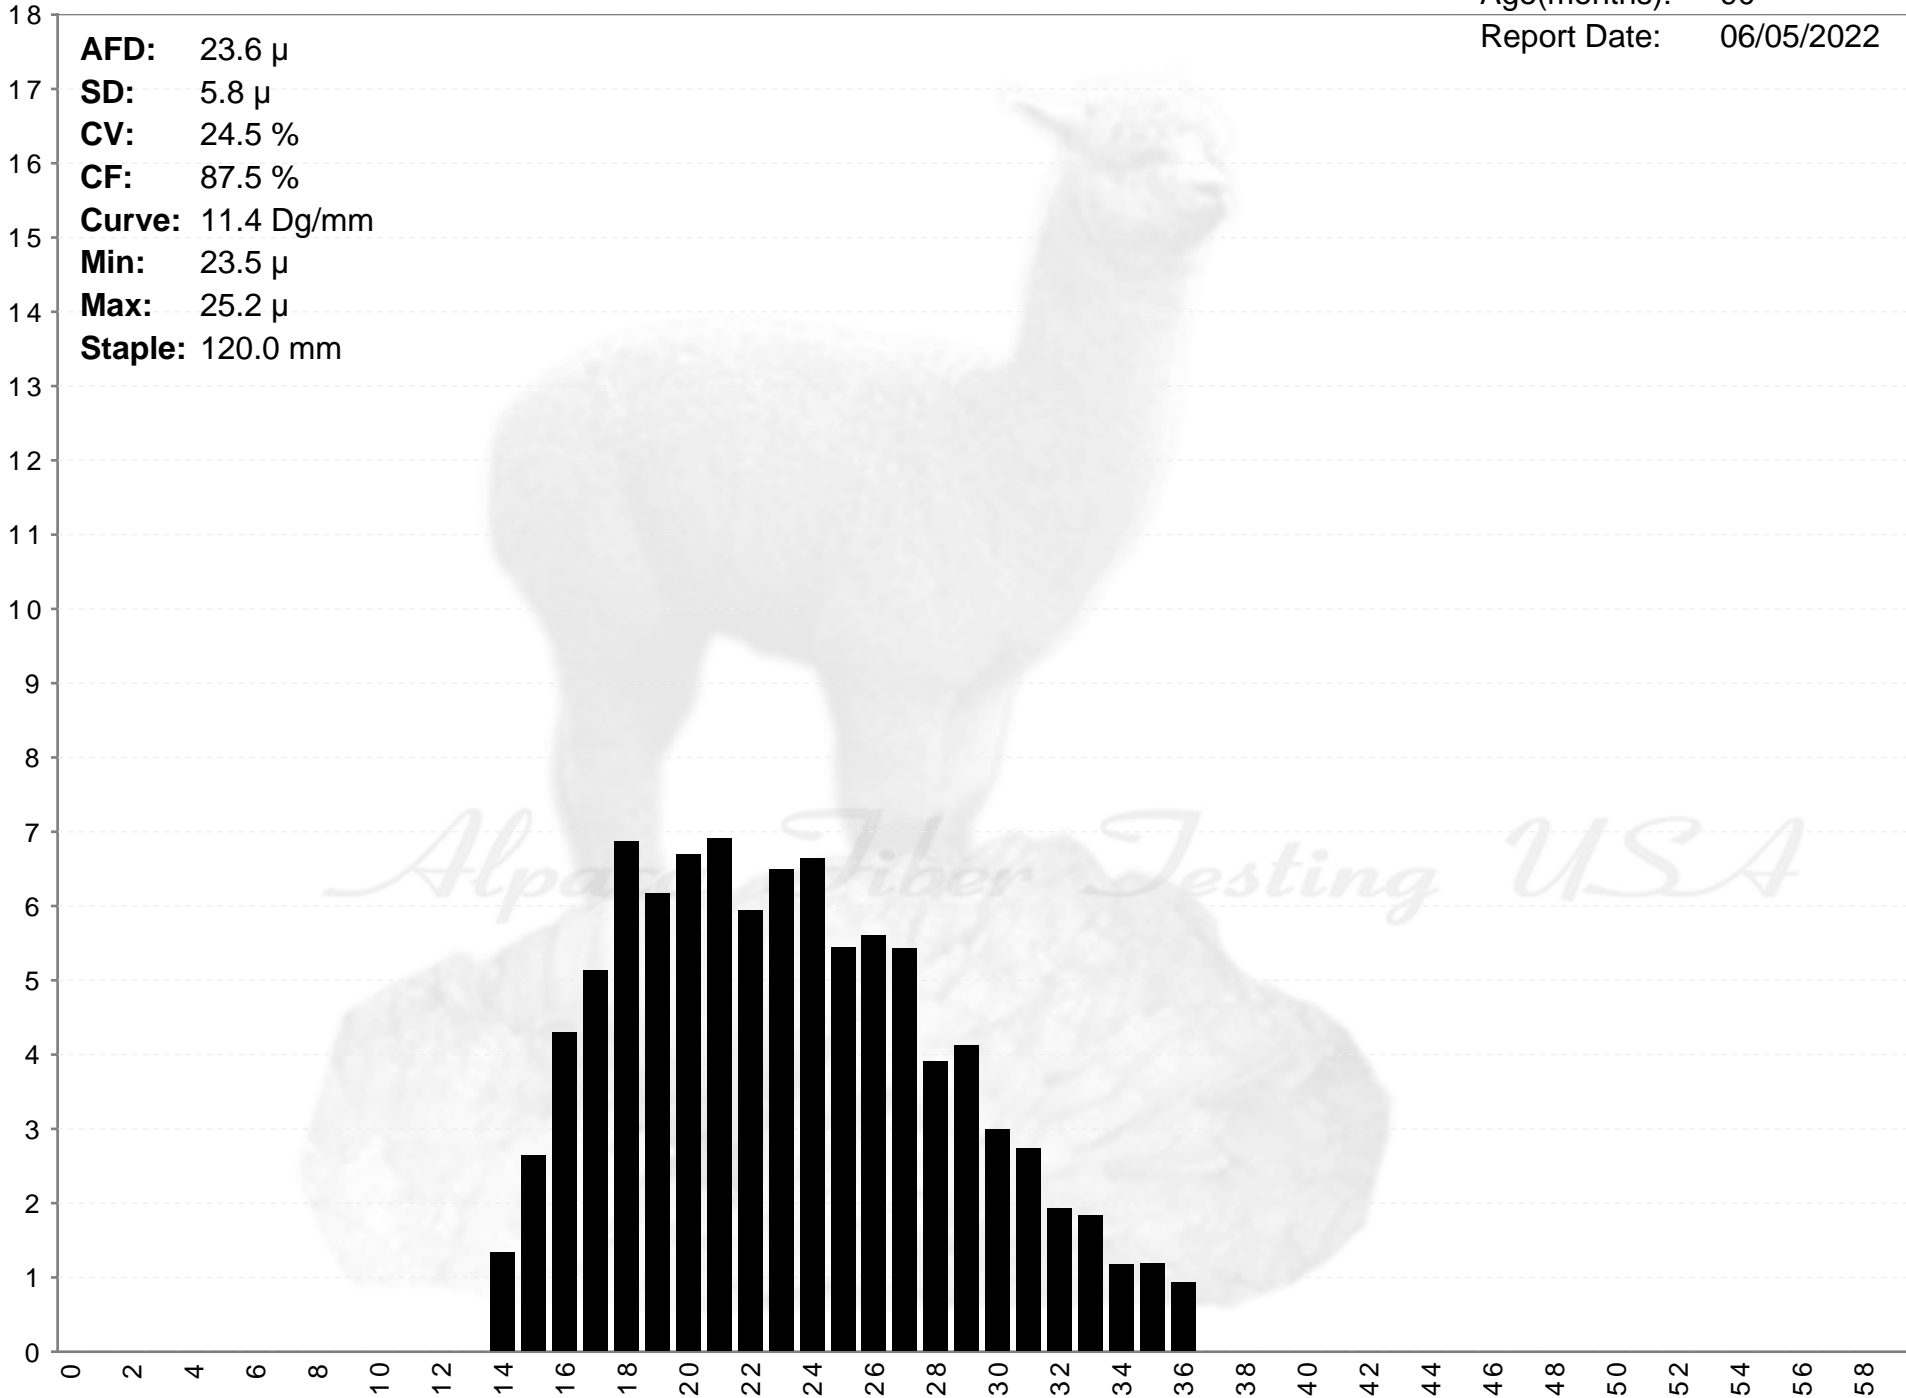

Anderson Acres

COMET

Age(months): 90
Report Date: 06/05/2022

AFD: 23.6 μ
SD: 5.8 μ
CV: 24.5 %
CF: 87.5 %
Curve: 11.4 Dg/mm
Min: 23.5 μ
Max: 25.2 μ
Staple: 120.0 mm

% of Fibers

Alpaca Fiber Testing USA

Fiber Diameter (microns)

Anderson Acres

COMET

Age(months): 90

Report Date: 06/05/2022

AFD: 23.6 μ
SD: 5.8 μ
CV: 24.5 %
CF: 87.5 %
Curve: 11.4 Dg/mm
Min: 23.5 μ
Max: 25.2 μ
Staple: 120.0 mm