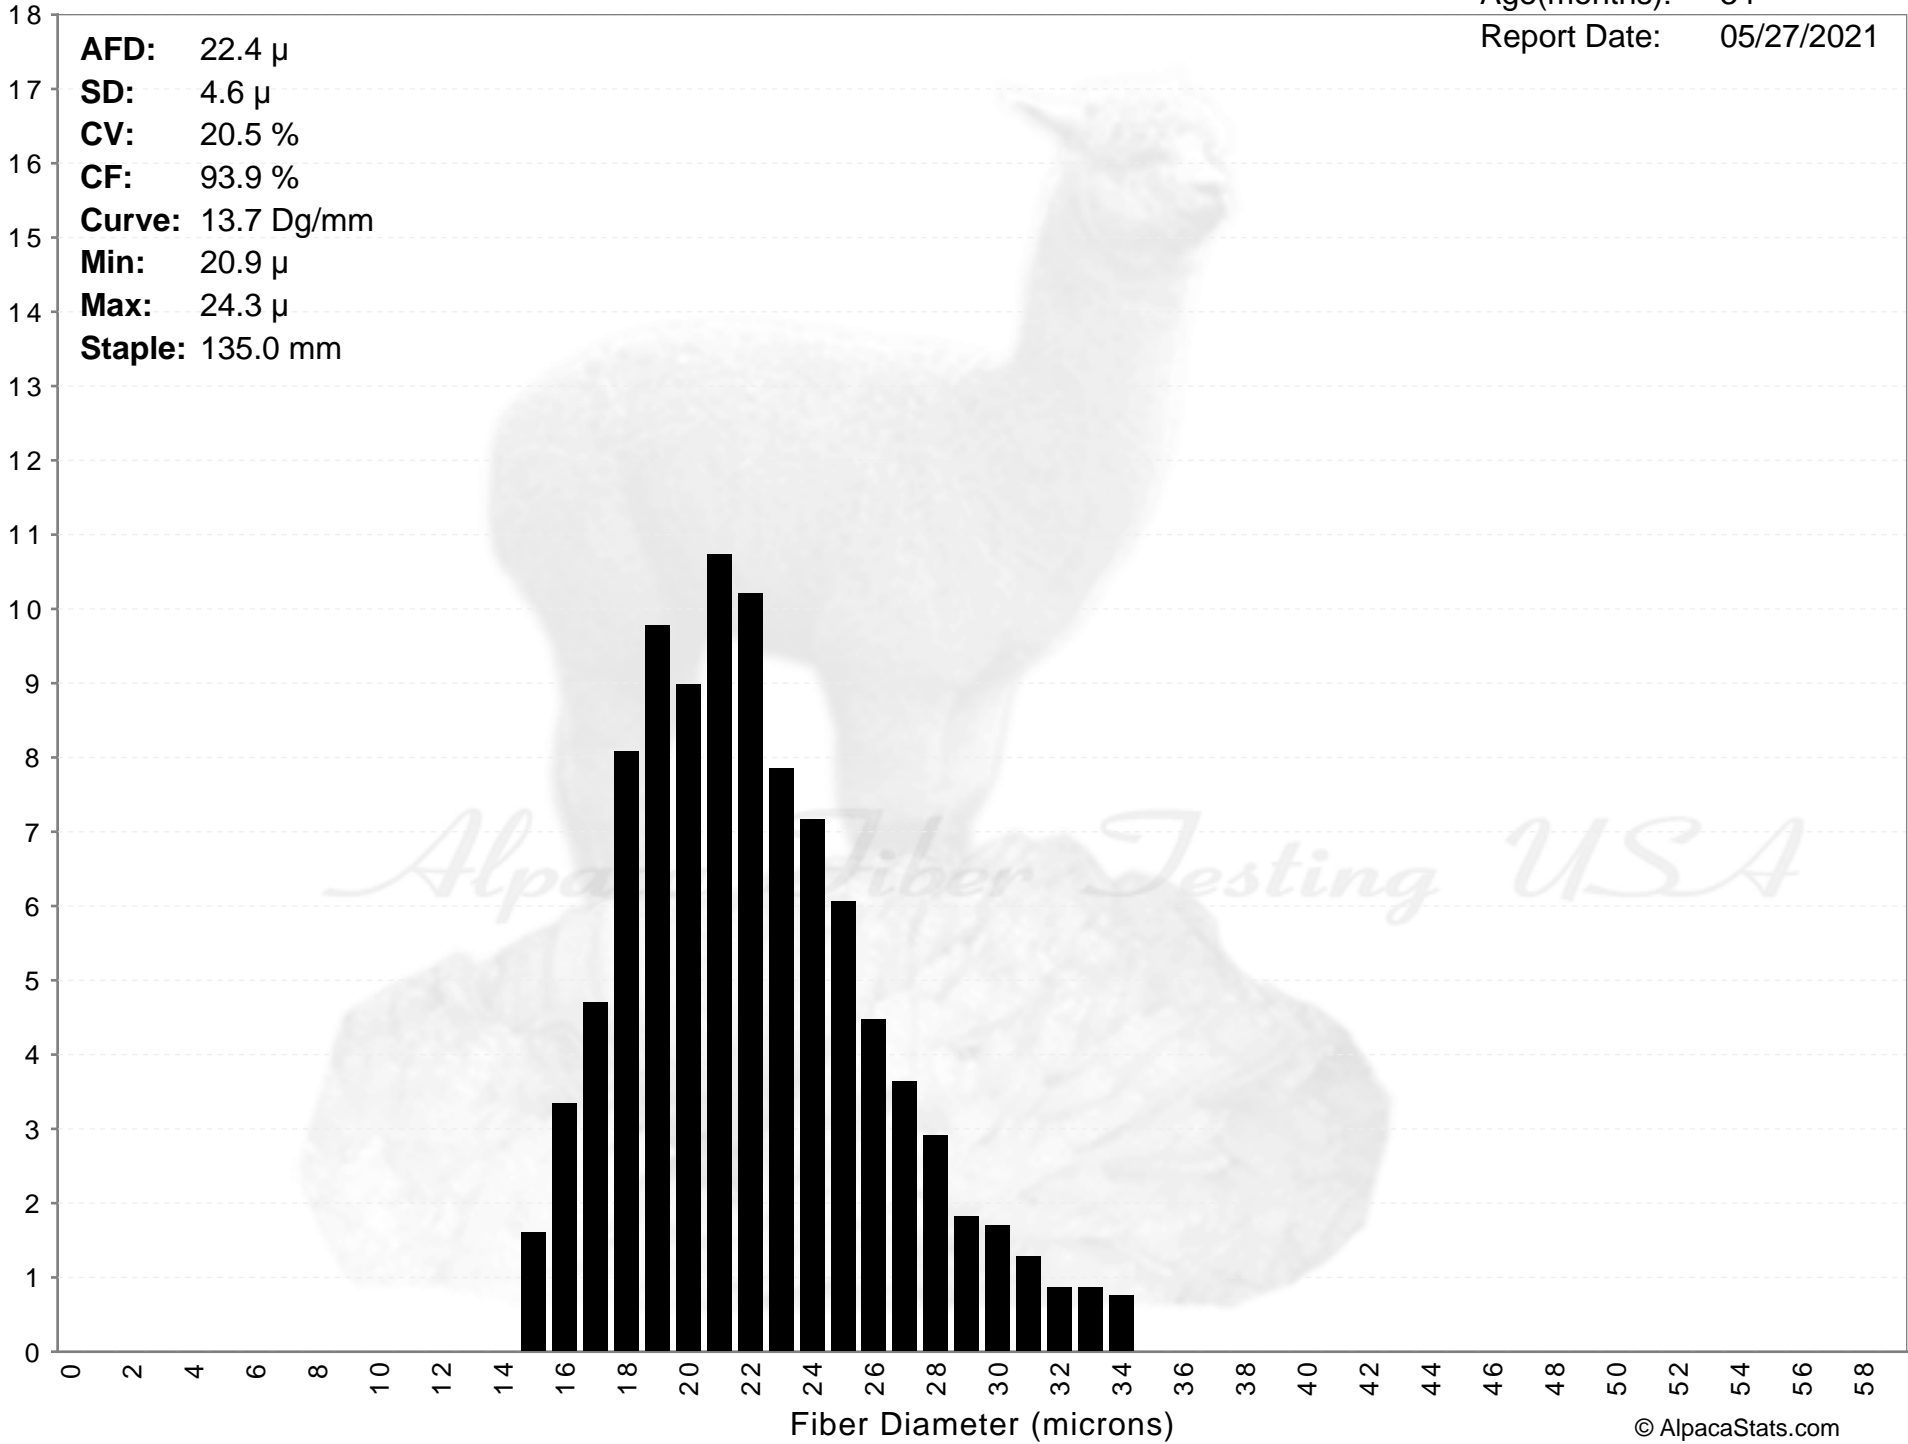

Anderson Acres

DUKE

Age(months): 34
Report Date: 05/27/2021

AFD: 22.4 μ
SD: 4.6 μ
CV: 20.5 %
CF: 93.9 %
Curve: 13.7 Dg/mm
Min: 20.9 μ
Max: 24.3 μ
Staple: 135.0 mm

% of Fibers

Anderson Acres

DUKE

Age(months): 34

Report Date: 05/27/2021

AFD: 22.4 μ
SD: 4.6 μ
CV: 20.5 %
CF: 93.9 %
Curve: 13.7 Dg/mm
Min: 20.9 μ
Max: 24.3 μ
Staple: 135.0 mm