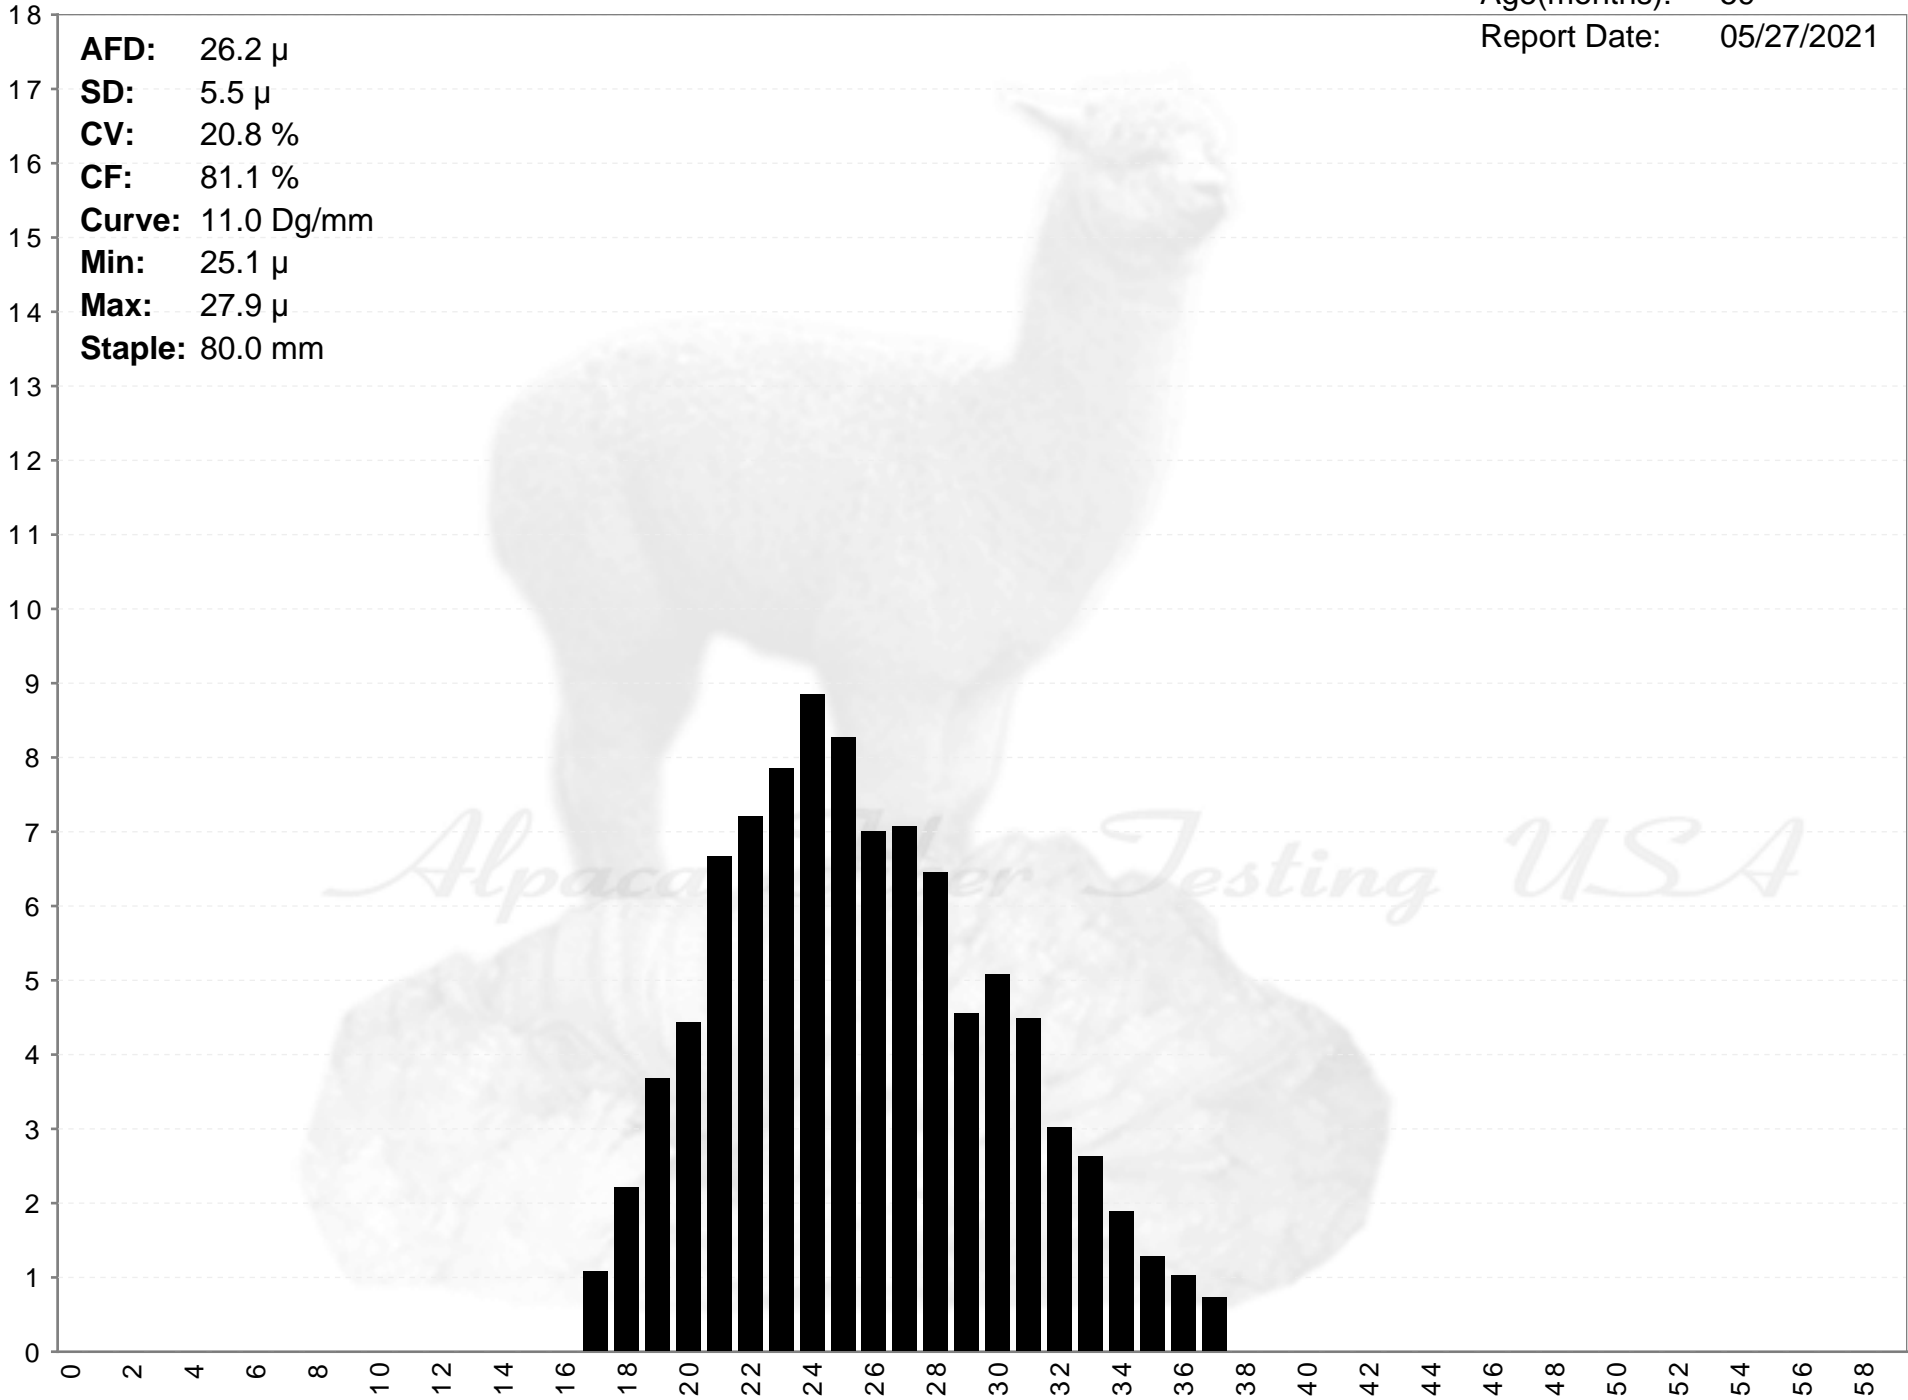

Anderson Acres

KIVA

Age(months): 59
Report Date: 05/27/2021

AFD: 26.2 μ
SD: 5.5 μ
CV: 20.8 %
CF: 81.1 %
Curve: 11.0 Dg/mm
Min: 25.1 μ
Max: 27.9 μ
Staple: 80.0 mm

% of Fibers

Alpaca Fiber Testing USA

Fiber Diameter (microns)

AFD: 26.2 μ
SD: 5.5 μ
CV: 20.8 %
CF: 81.1 %
Curve: 11.0 Dg/mm
Min: 25.1 μ
Max: 27.9 μ
Staple: 80.0 mm