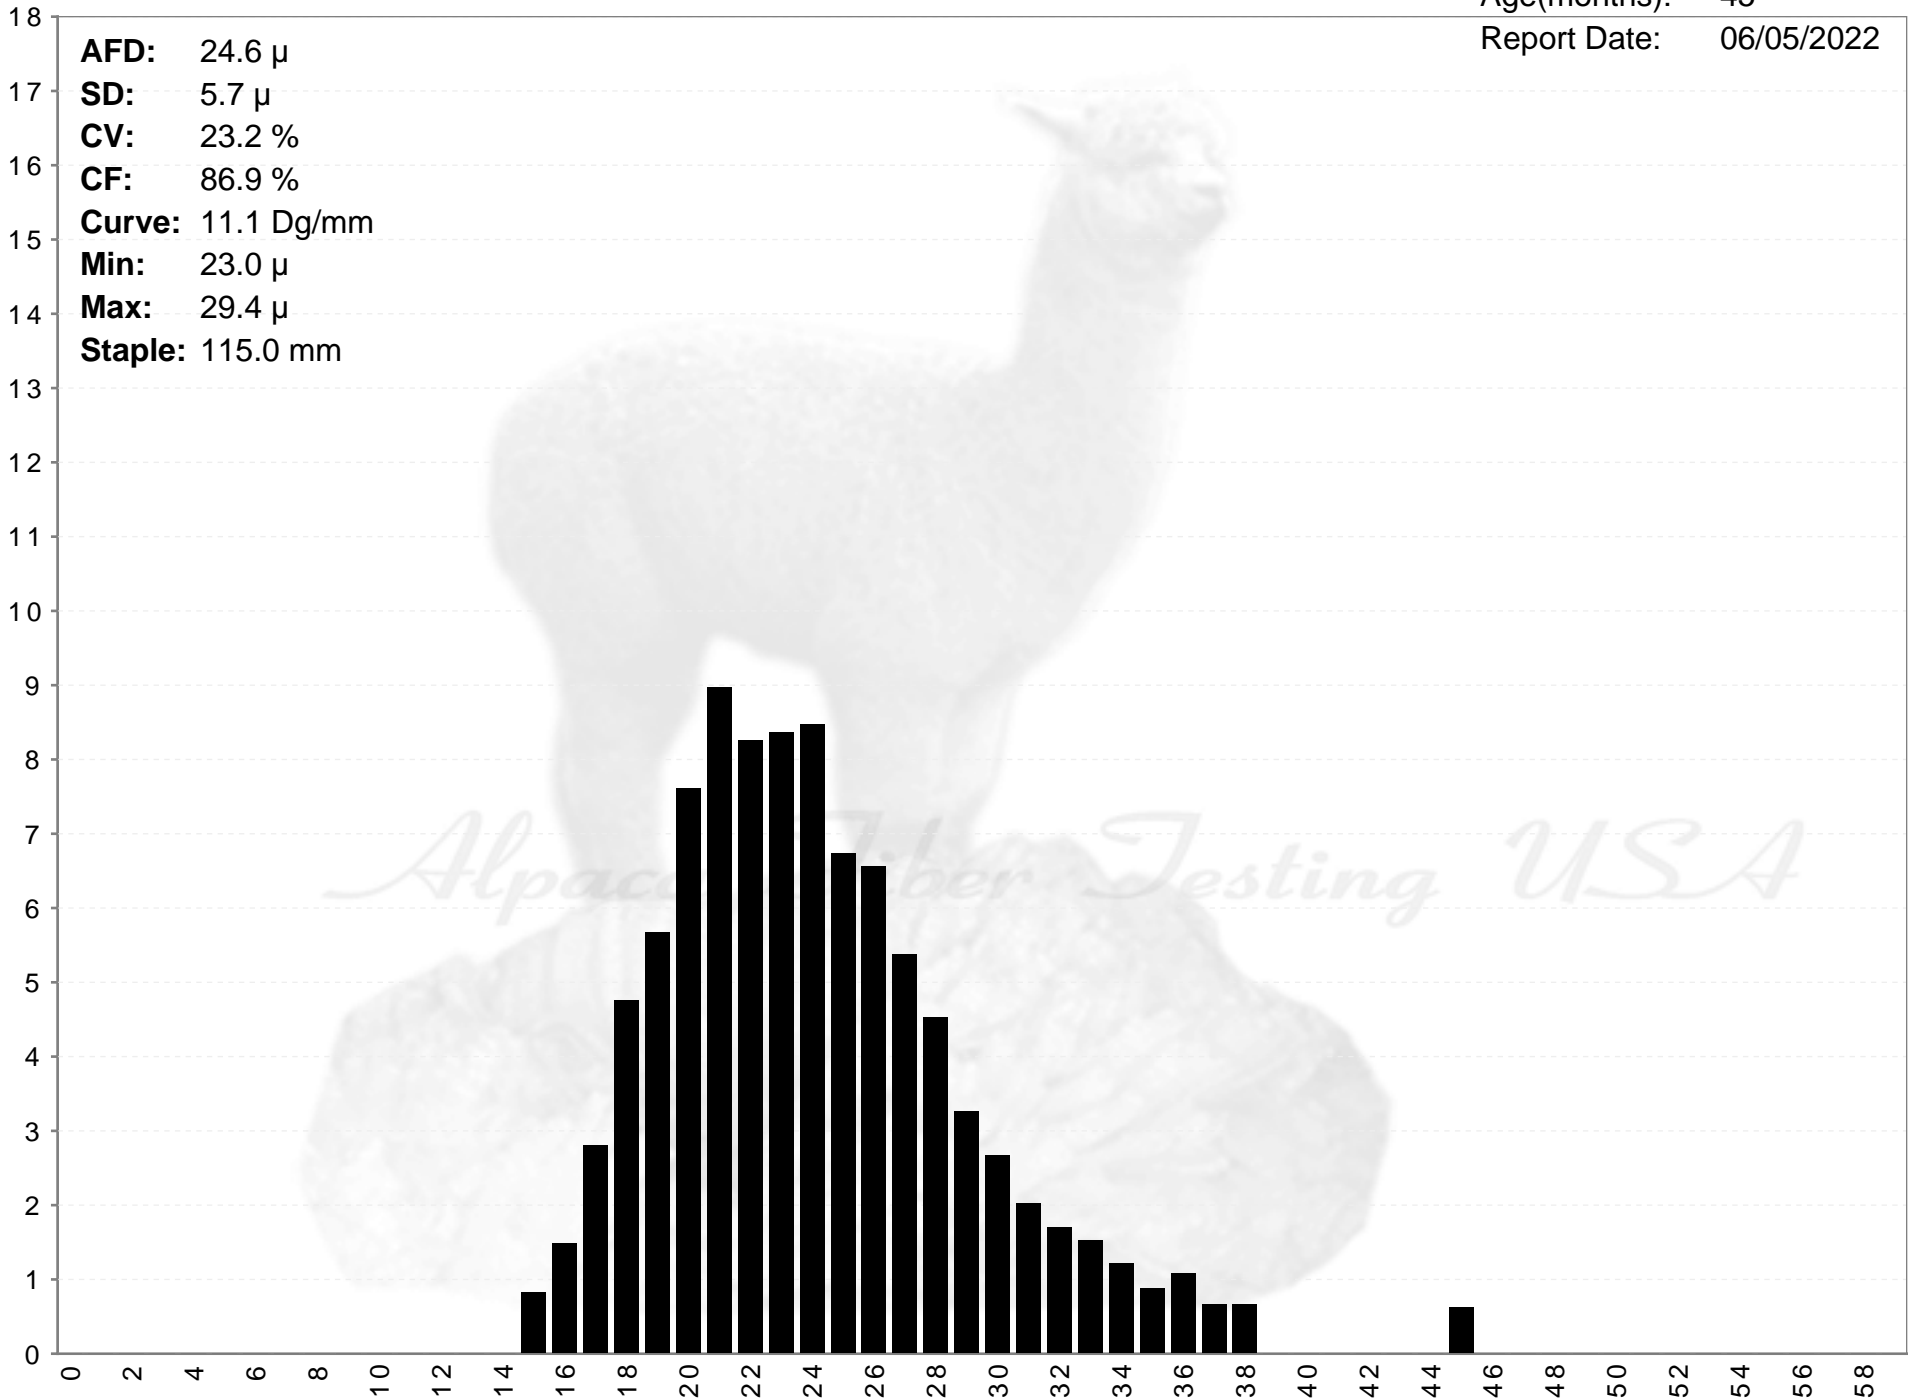

Anderson Acres

SHELBY

Age(months): 45
Report Date: 06/05/2022

AFD: 24.6 μ
SD: 5.7 μ
CV: 23.2 %
CF: 86.9 %
Curve: 11.1 Dg/mm
Min: 23.0 μ
Max: 29.4 μ
Staple: 115.0 mm

% of Fibers

Alpaca Fiber Testing USA

Fiber Diameter (microns)

Anderson Acres

SHELBY

Age(months): 45

Report Date: 06/05/2022

AFD: 24.6 μ
SD: 5.7 μ
CV: 23.2 %
CF: 86.9 %
Curve: 11.1 Dg/mm
Min: 23.0 μ
Max: 29.4 μ
Staple: 115.0 mm