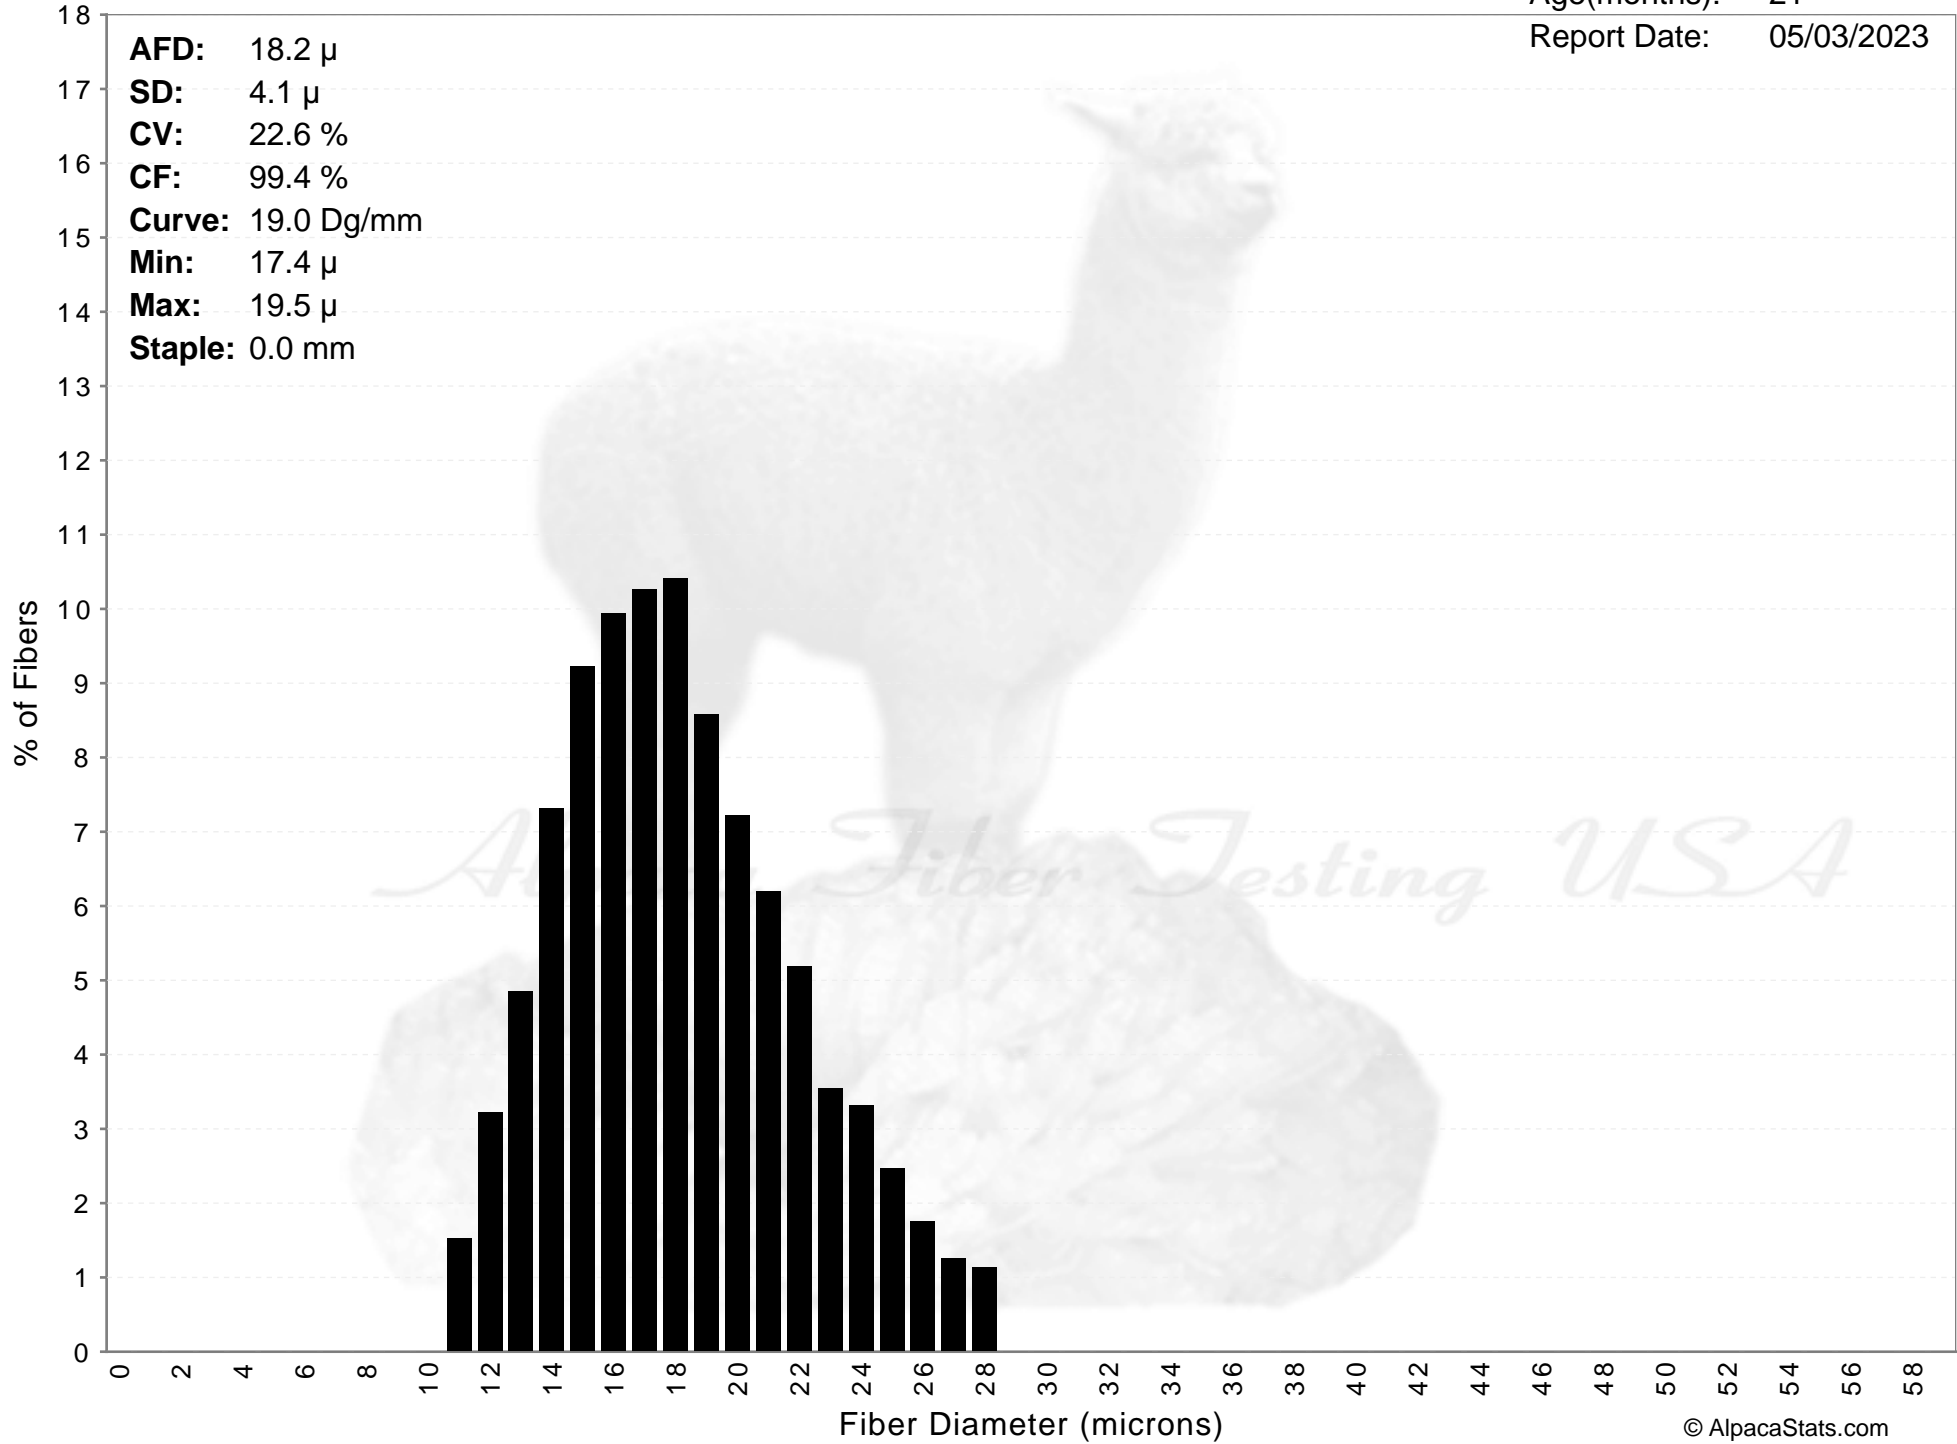

Anderson Acres

GALAXY

Age(months): 21
Report Date: 05/03/2023

AFD: 18.2 μ
SD: 4.1 μ
CV: 22.6 %
CF: 99.4 %
Curve: 19.0 Dg/mm
Min: 17.4 μ
Max: 19.5 μ
Staple: 0.0 mm

Anderson Acres

GALAXY

Age(months): 21

Report Date: 05/03/2023

AFD: 18.2 μ
SD: 4.1 μ
CV: 22.6 %
CF: 99.4 %
Curve: 19.0 Dg/mm
Min: 17.4 μ
Max: 19.5 μ
Staple: 0.0 mm