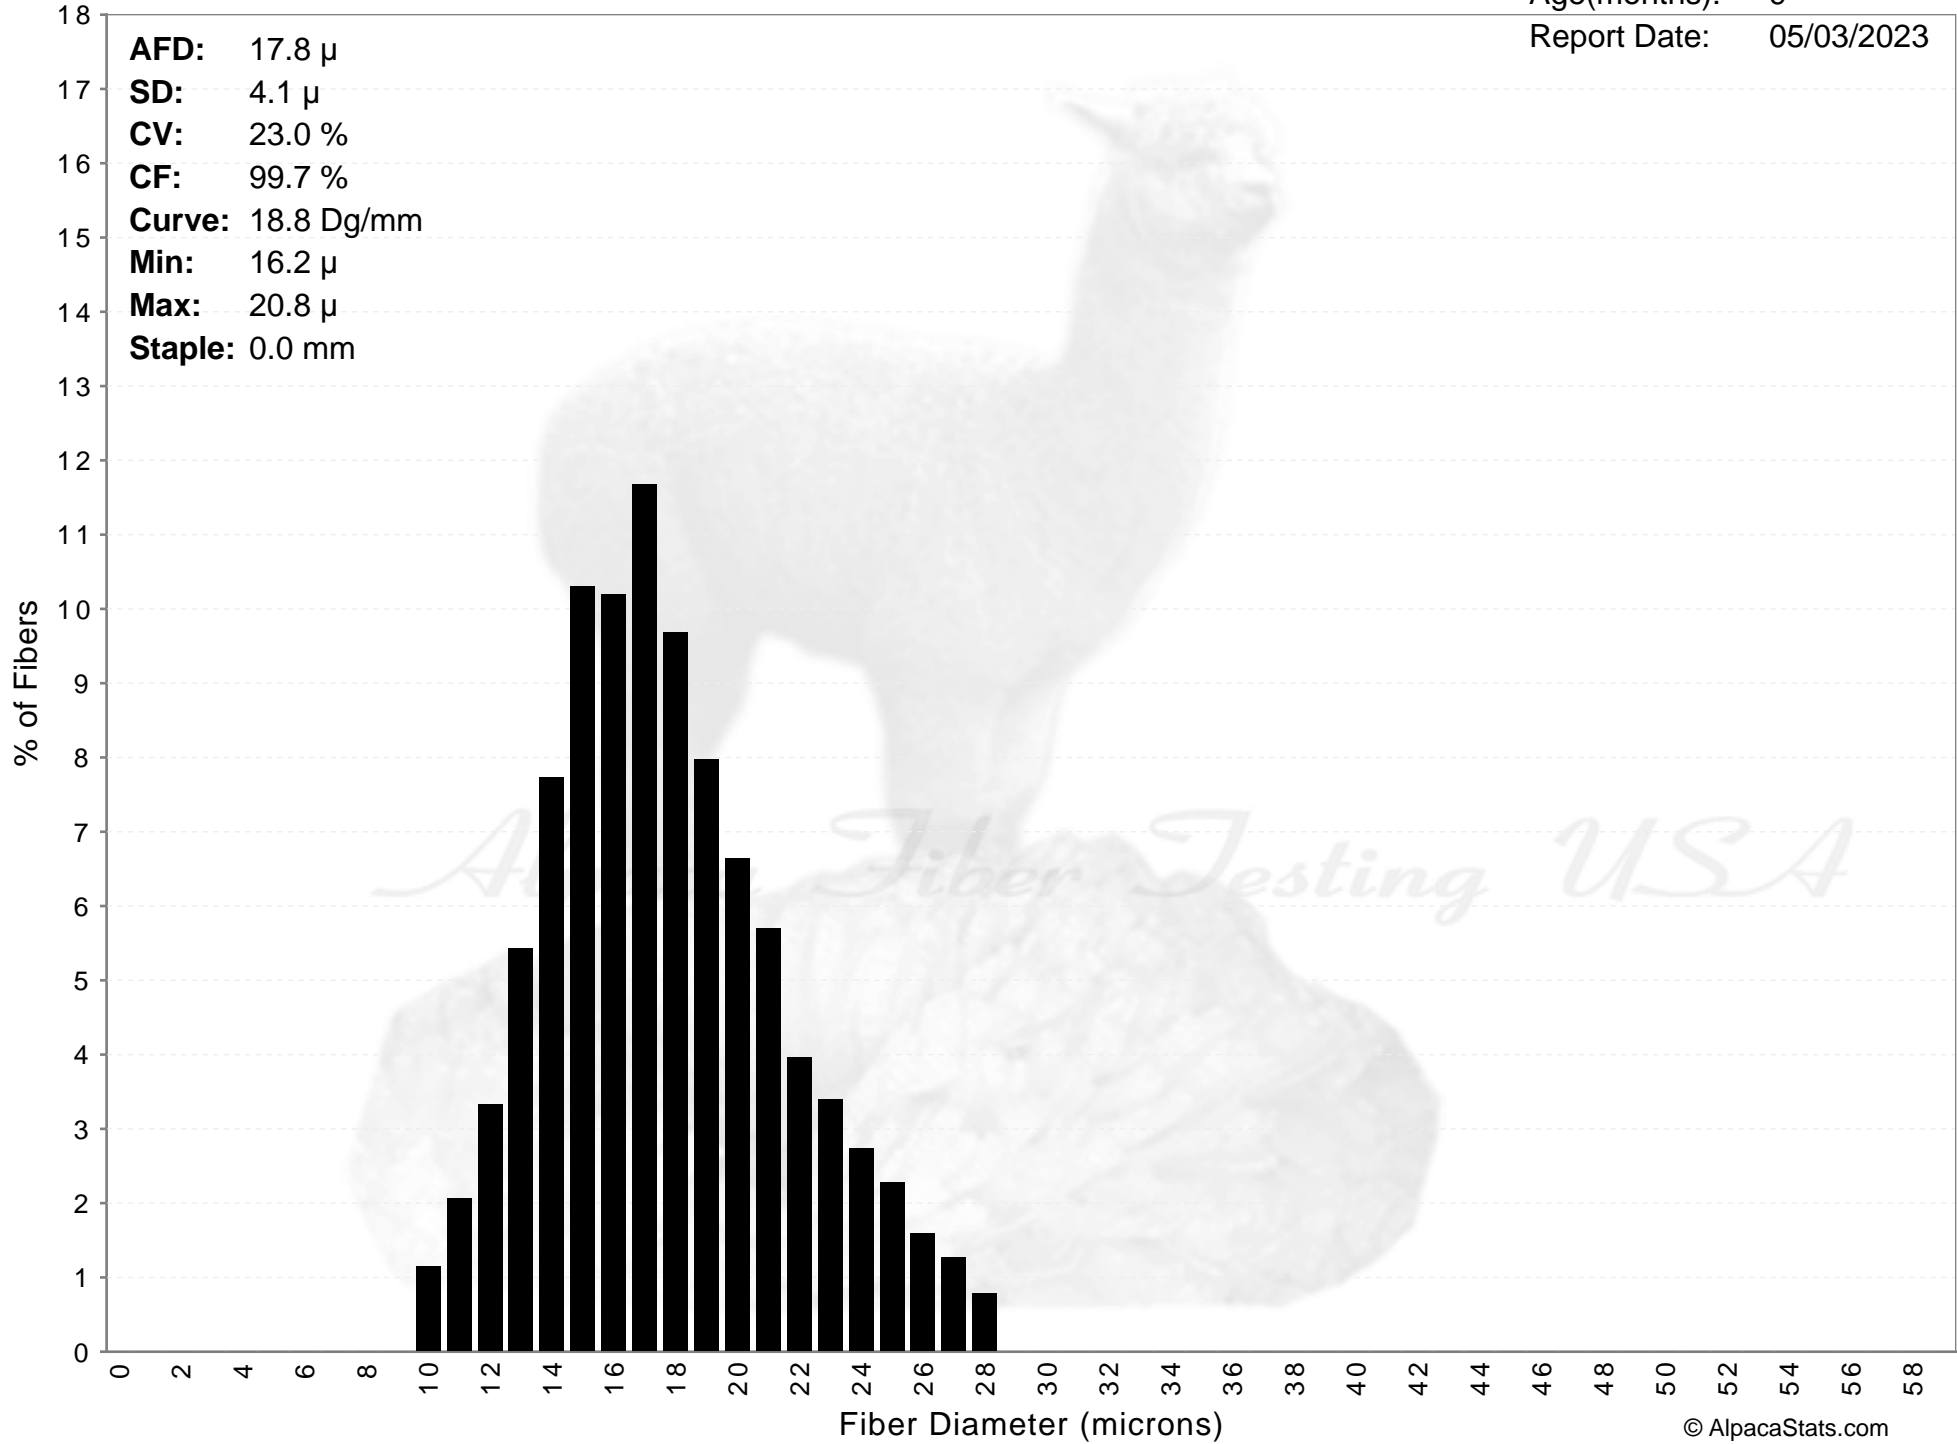

Anderson Acres

JASMINE

Age(months): 9

Report Date: 05/03/2023

AFD: 17.8 μ
SD: 4.1 μ
CV: 23.0 %
CF: 99.7 %
Curve: 18.8 Dg/mm
Min: 16.2 μ
Max: 20.8 μ
Staple: 0.0 mm

Anderson Acres

JASMINE

Age(months): 9

Report Date: 05/03/2023

AFD: 17.8 μ
SD: 4.1 μ
CV: 23.0 %
CF: 99.7 %
Curve: 18.8 Dg/mm
Min: 16.2 μ
Max: 20.8 μ
Staple: 0.0 mm