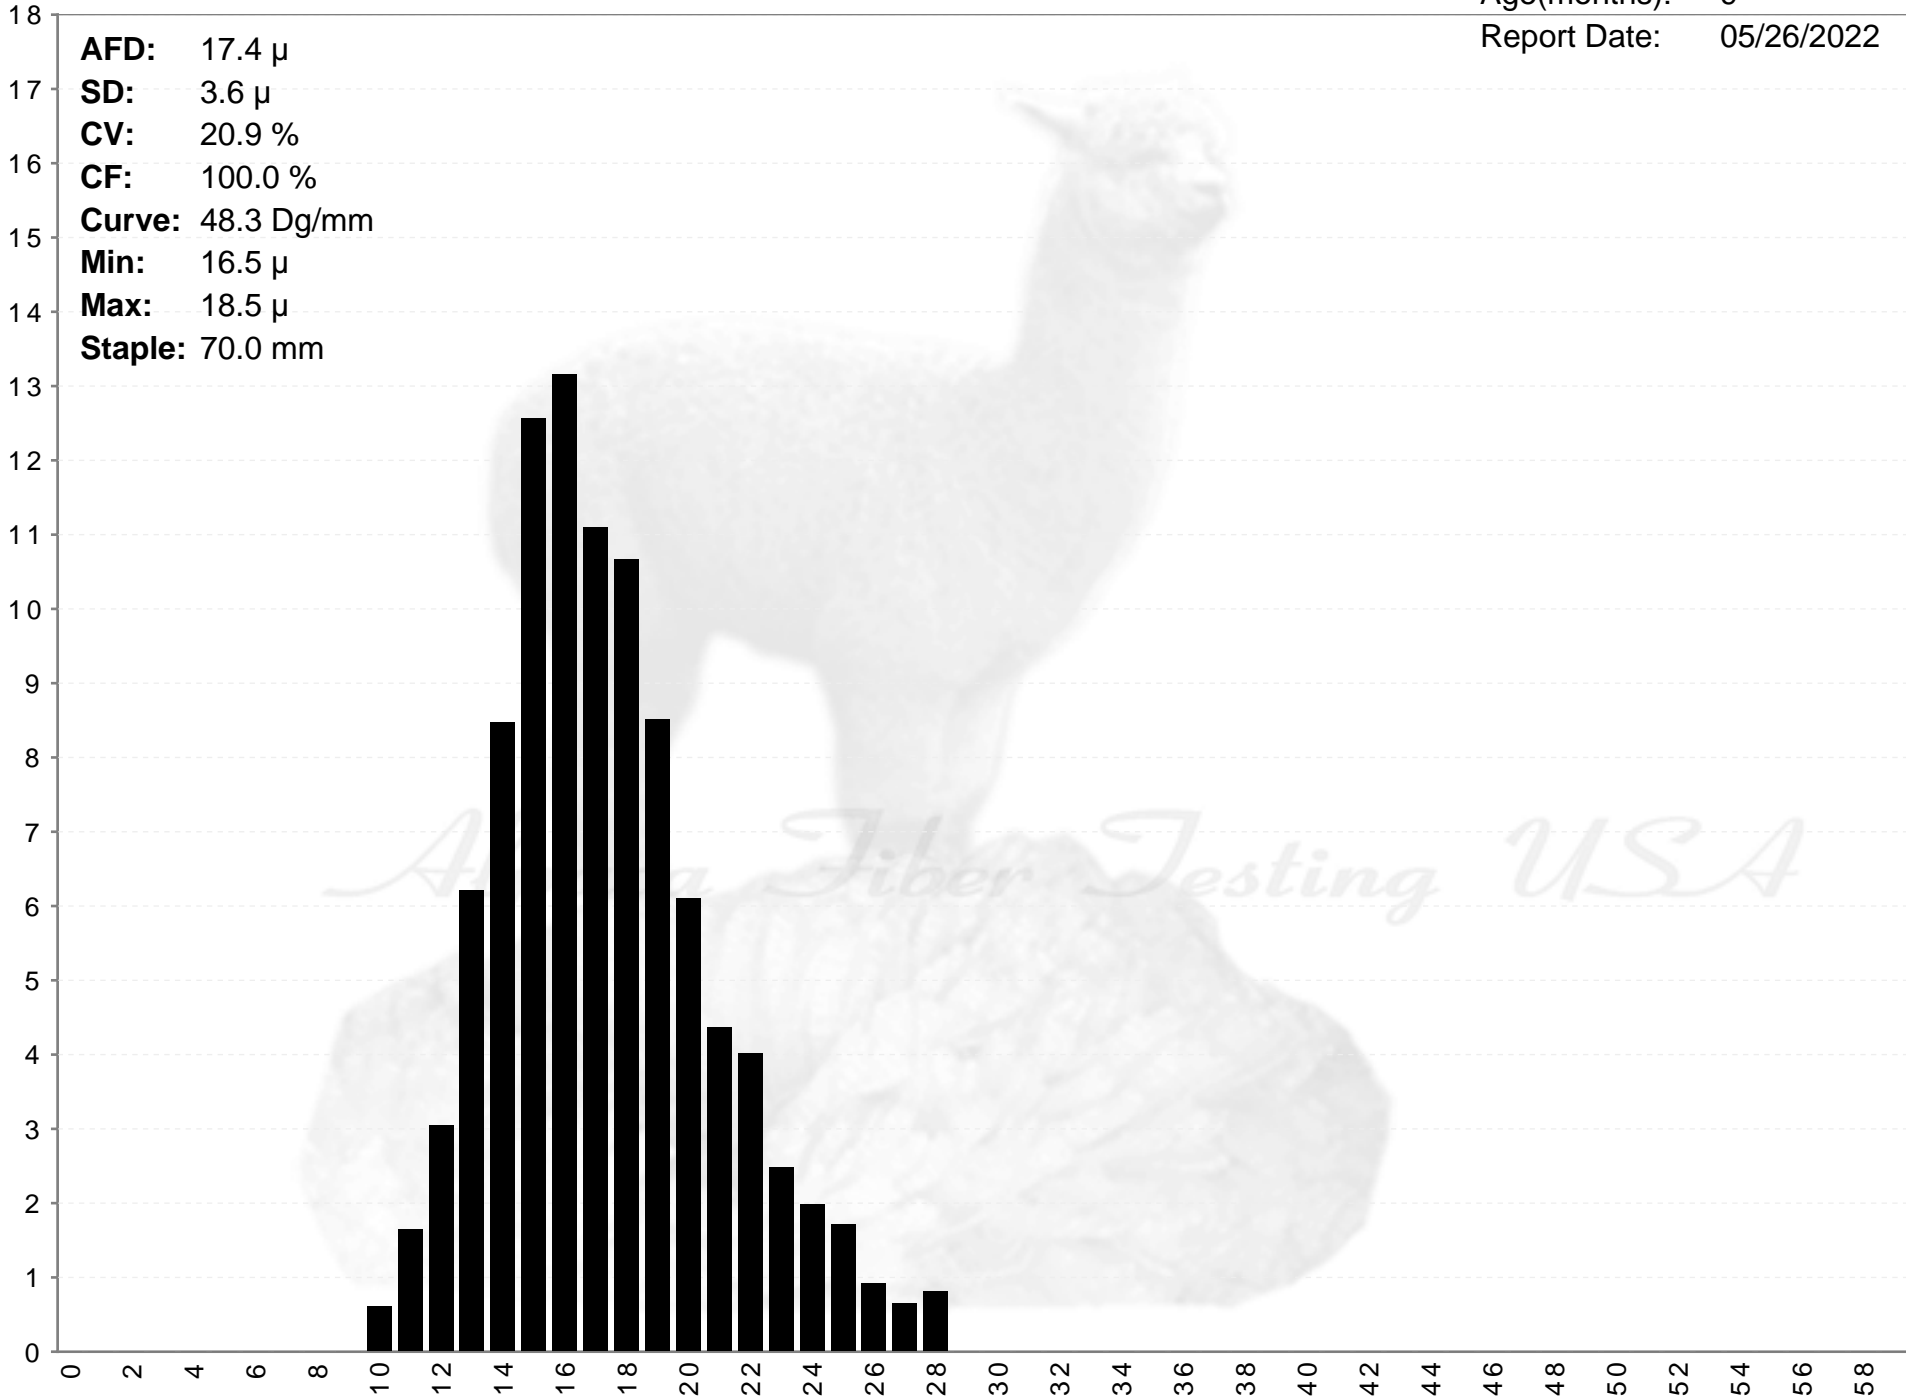

Man in the Moon Farm

SOLEIL

Age(months): 9

Report Date: 05/26/2022

AFD: 17.4 μ
SD: 3.6 μ
CV: 20.9 %
CF: 100.0 %
Curve: 48.3 Dg/mm
Min: 16.5 μ
Max: 18.5 μ
Staple: 70.0 mm

% of Fibers

Fiber Diameter (microns)