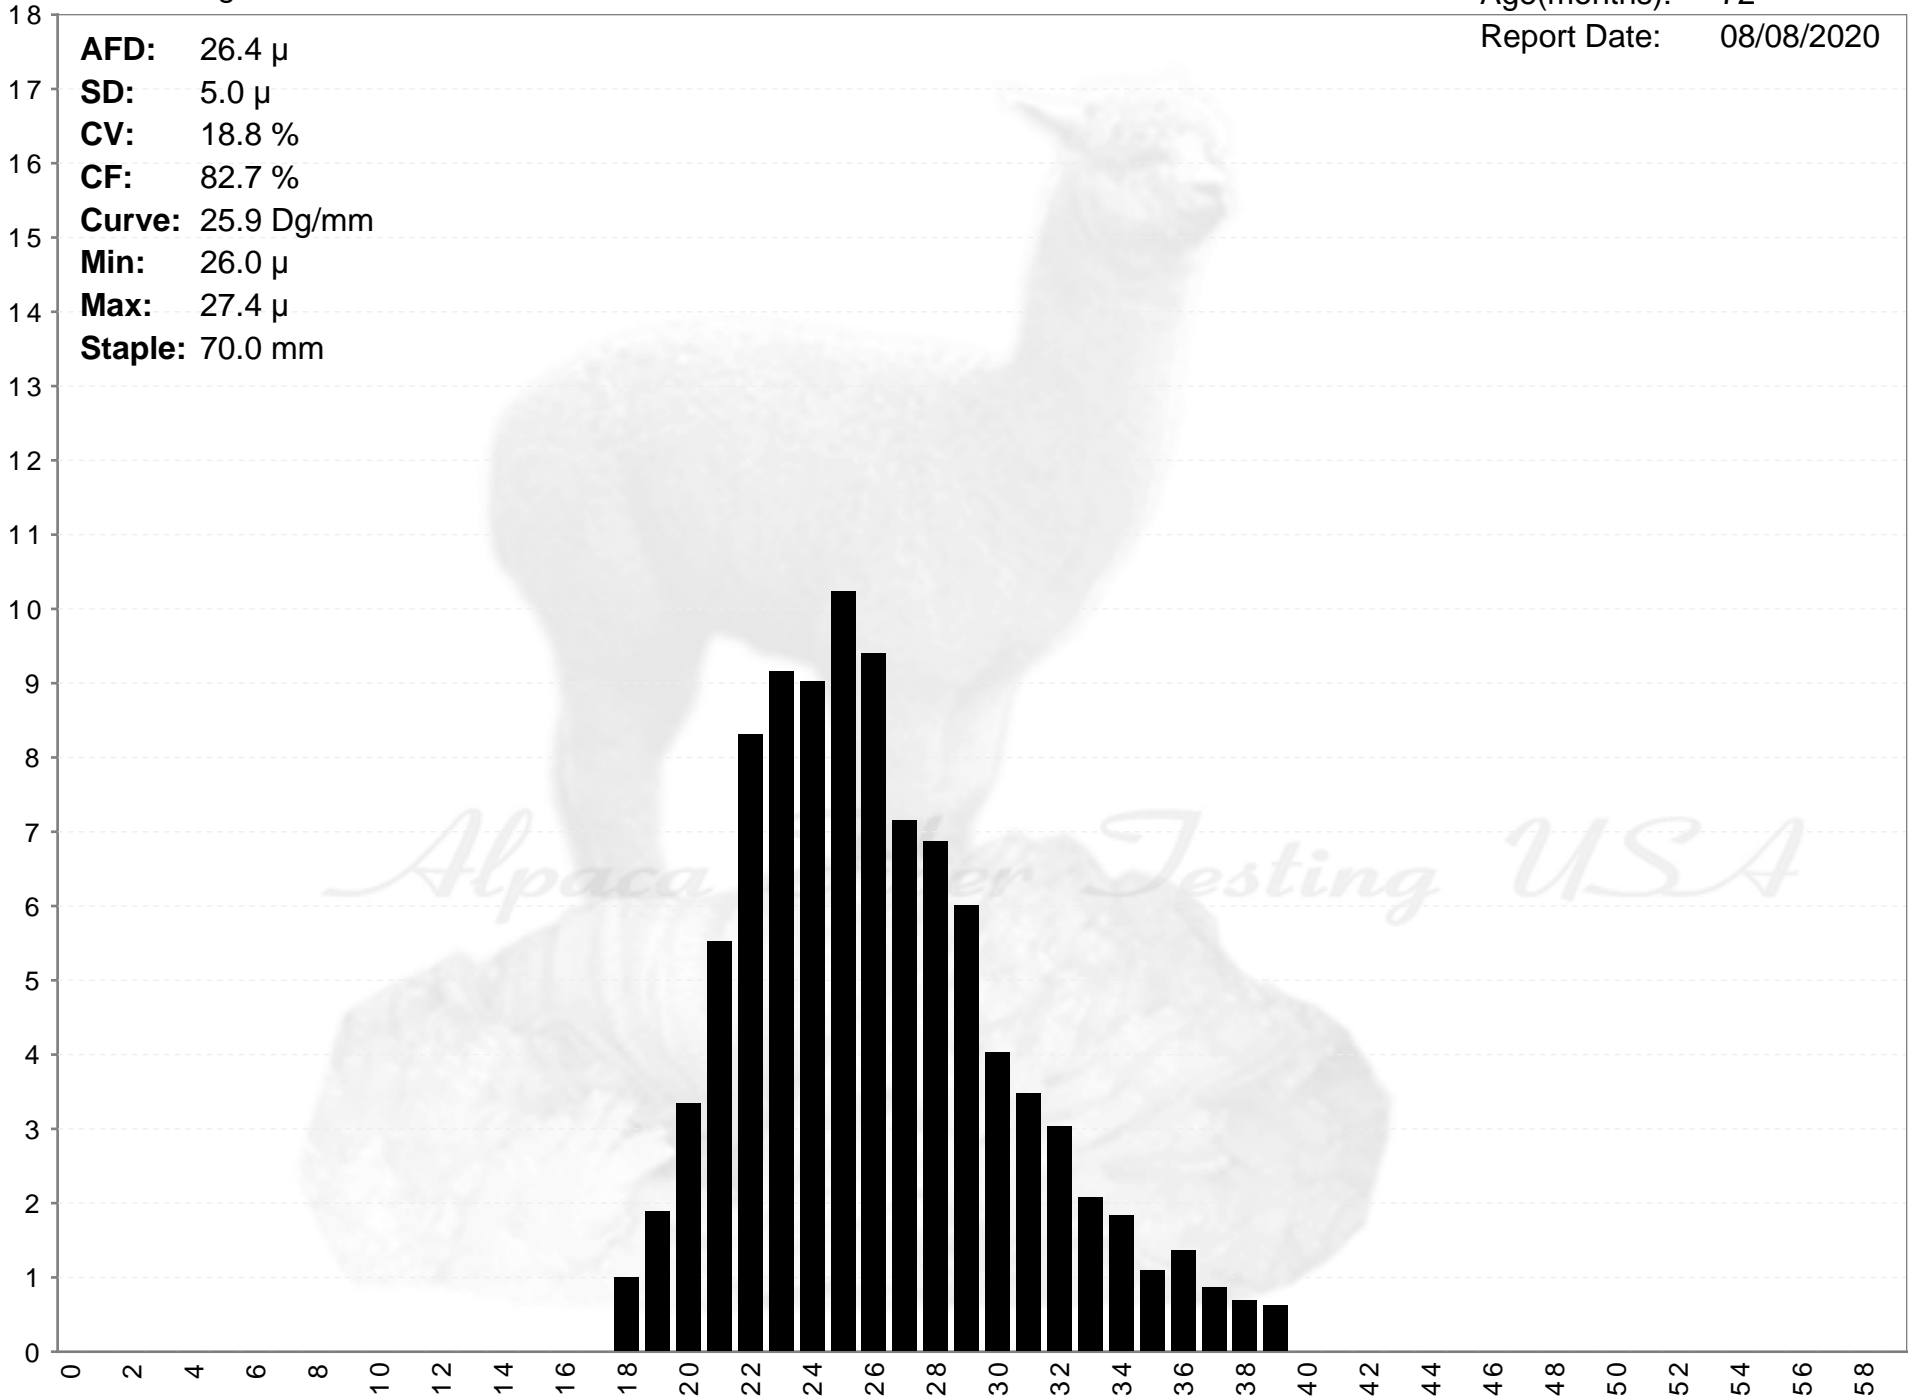

Walnut Ridge Acres

DARK FORCE

Age(months): 72
Report Date: 08/08/2020

AFD: 26.4 μ
SD: 5.0 μ
CV: 18.8 %
CF: 82.7 %
Curve: 25.9 Dg/mm
Min: 26.0 μ
Max: 27.4 μ
Staple: 70.0 mm

% of Fibers

Fiber Diameter (microns)