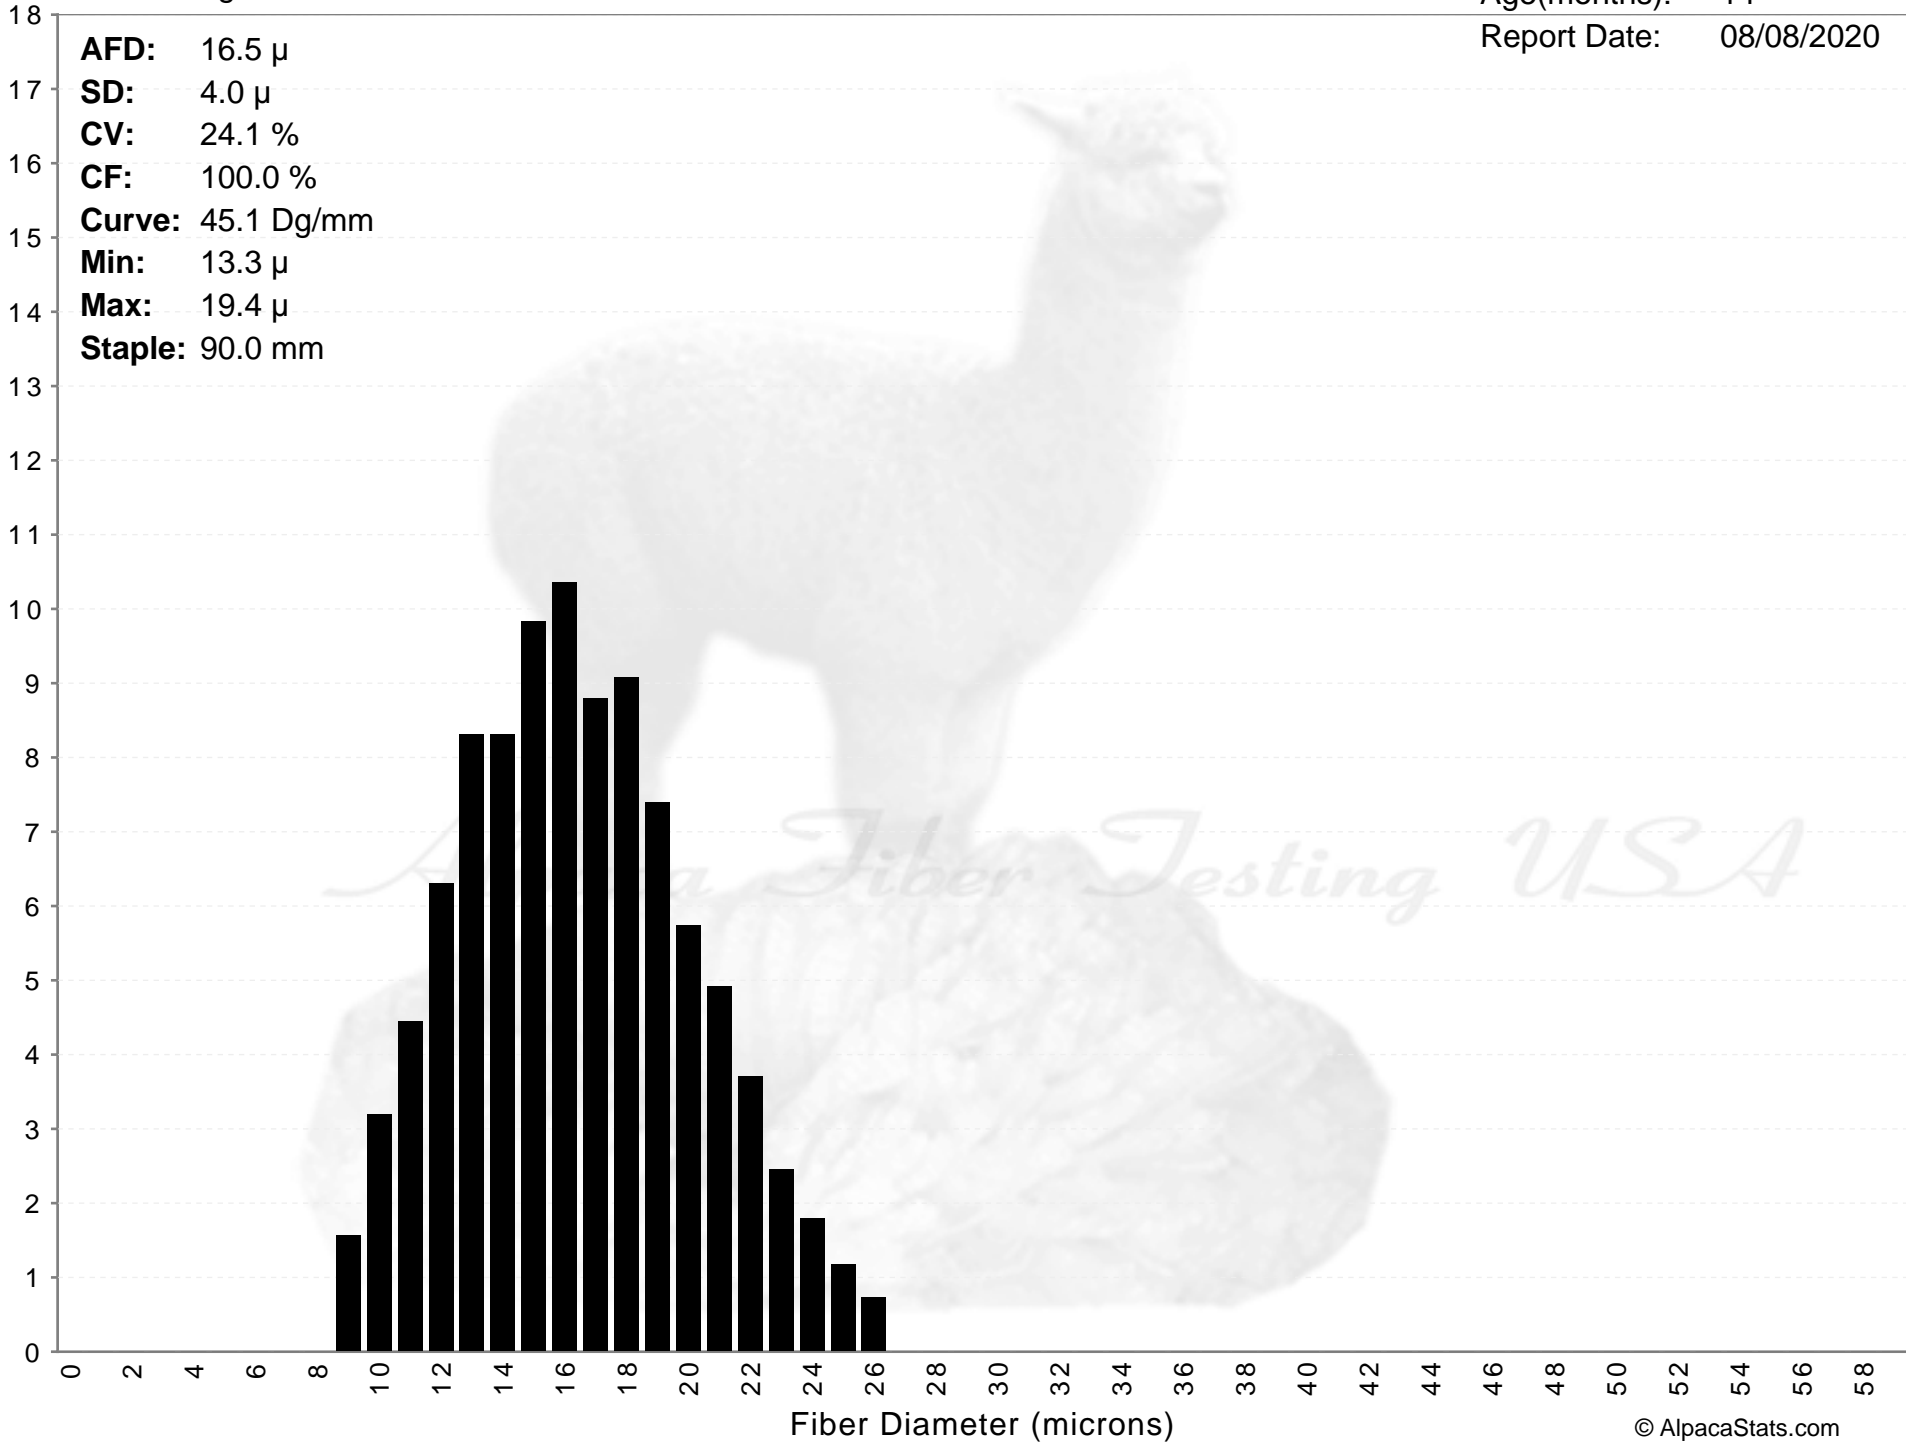

Walnut Ridge Acres

JUBILEE

Age(months): 14
Report Date: 08/08/2020

AFD: 16.5 μ
SD: 4.0 μ
CV: 24.1 %
CF: 100.0 %
Curve: 45.1 Dg/mm
Min: 13.3 μ
Max: 19.4 μ
Staple: 90.0 mm

% of Fibers

AFD: 16.5 μ
SD: 4.0 μ
CV: 24.1 %
CF: 100.0 %
Curve: 45.1 Dg/mm
Min: 13.3 μ
Max: 19.4 μ
Staple: 90.0 mm