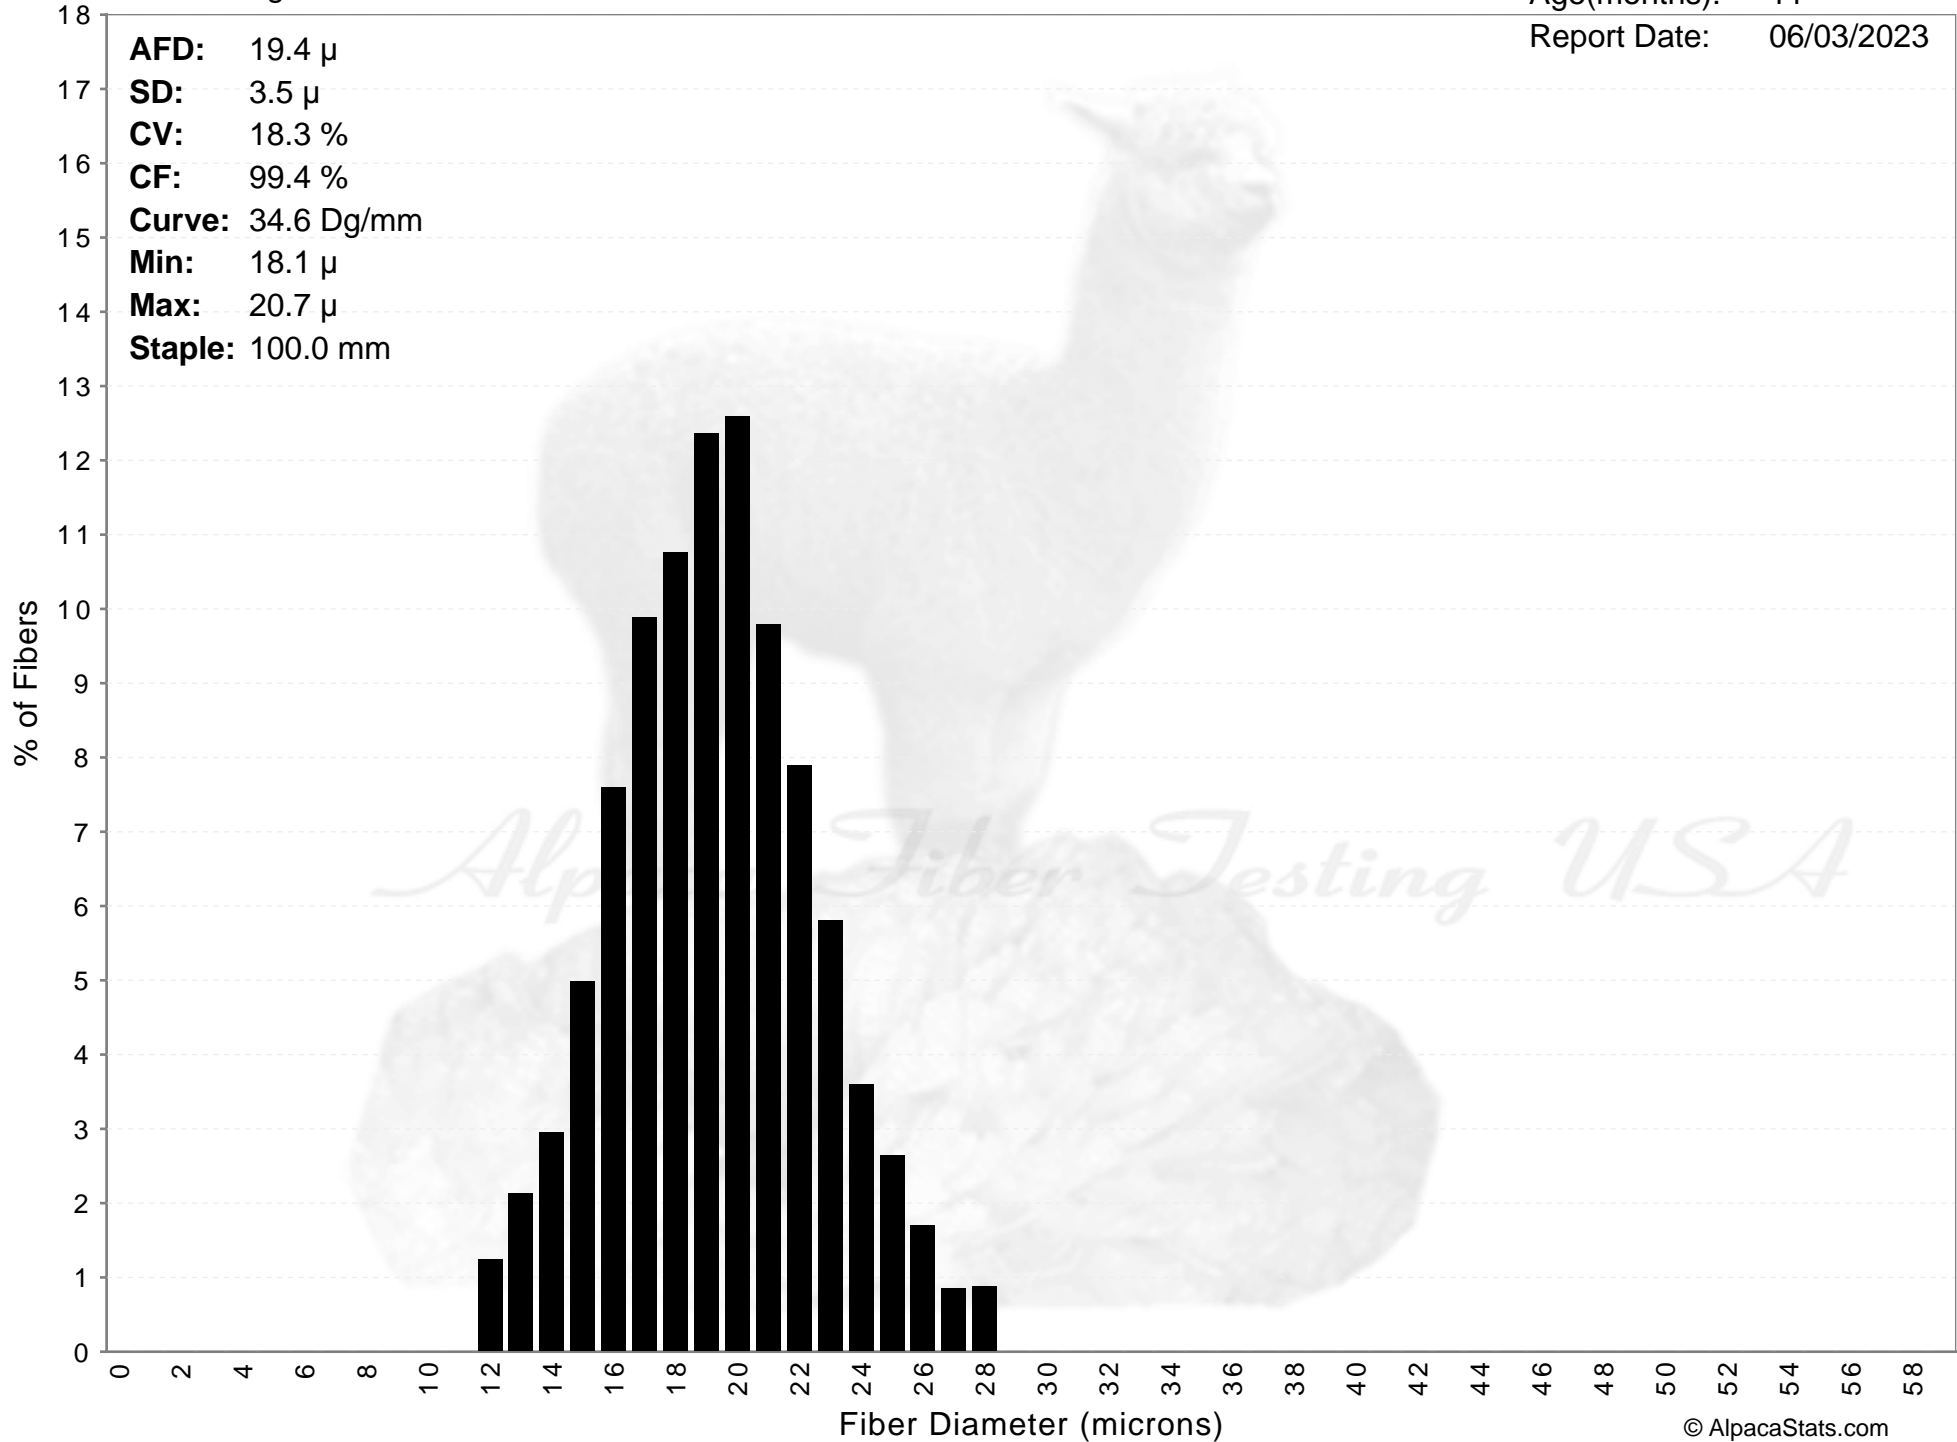

Walnut Ridge Acres

TRINITY

Age(months): 11
Report Date: 06/03/2023

AFD: 19.4 μ
SD: 3.5 μ
CV: 18.3 %
CF: 99.4 %
Curve: 34.6 Dg/mm
Min: 18.1 μ
Max: 20.7 μ
Staple: 100.0 mm

AFD: 19.4 μ
SD: 3.5 μ
CV: 18.3 %
CF: 99.4 %
Curve: 34.6 Dg/mm
Min: 18.1 μ
Max: 20.7 μ
Staple: 100.0 mm