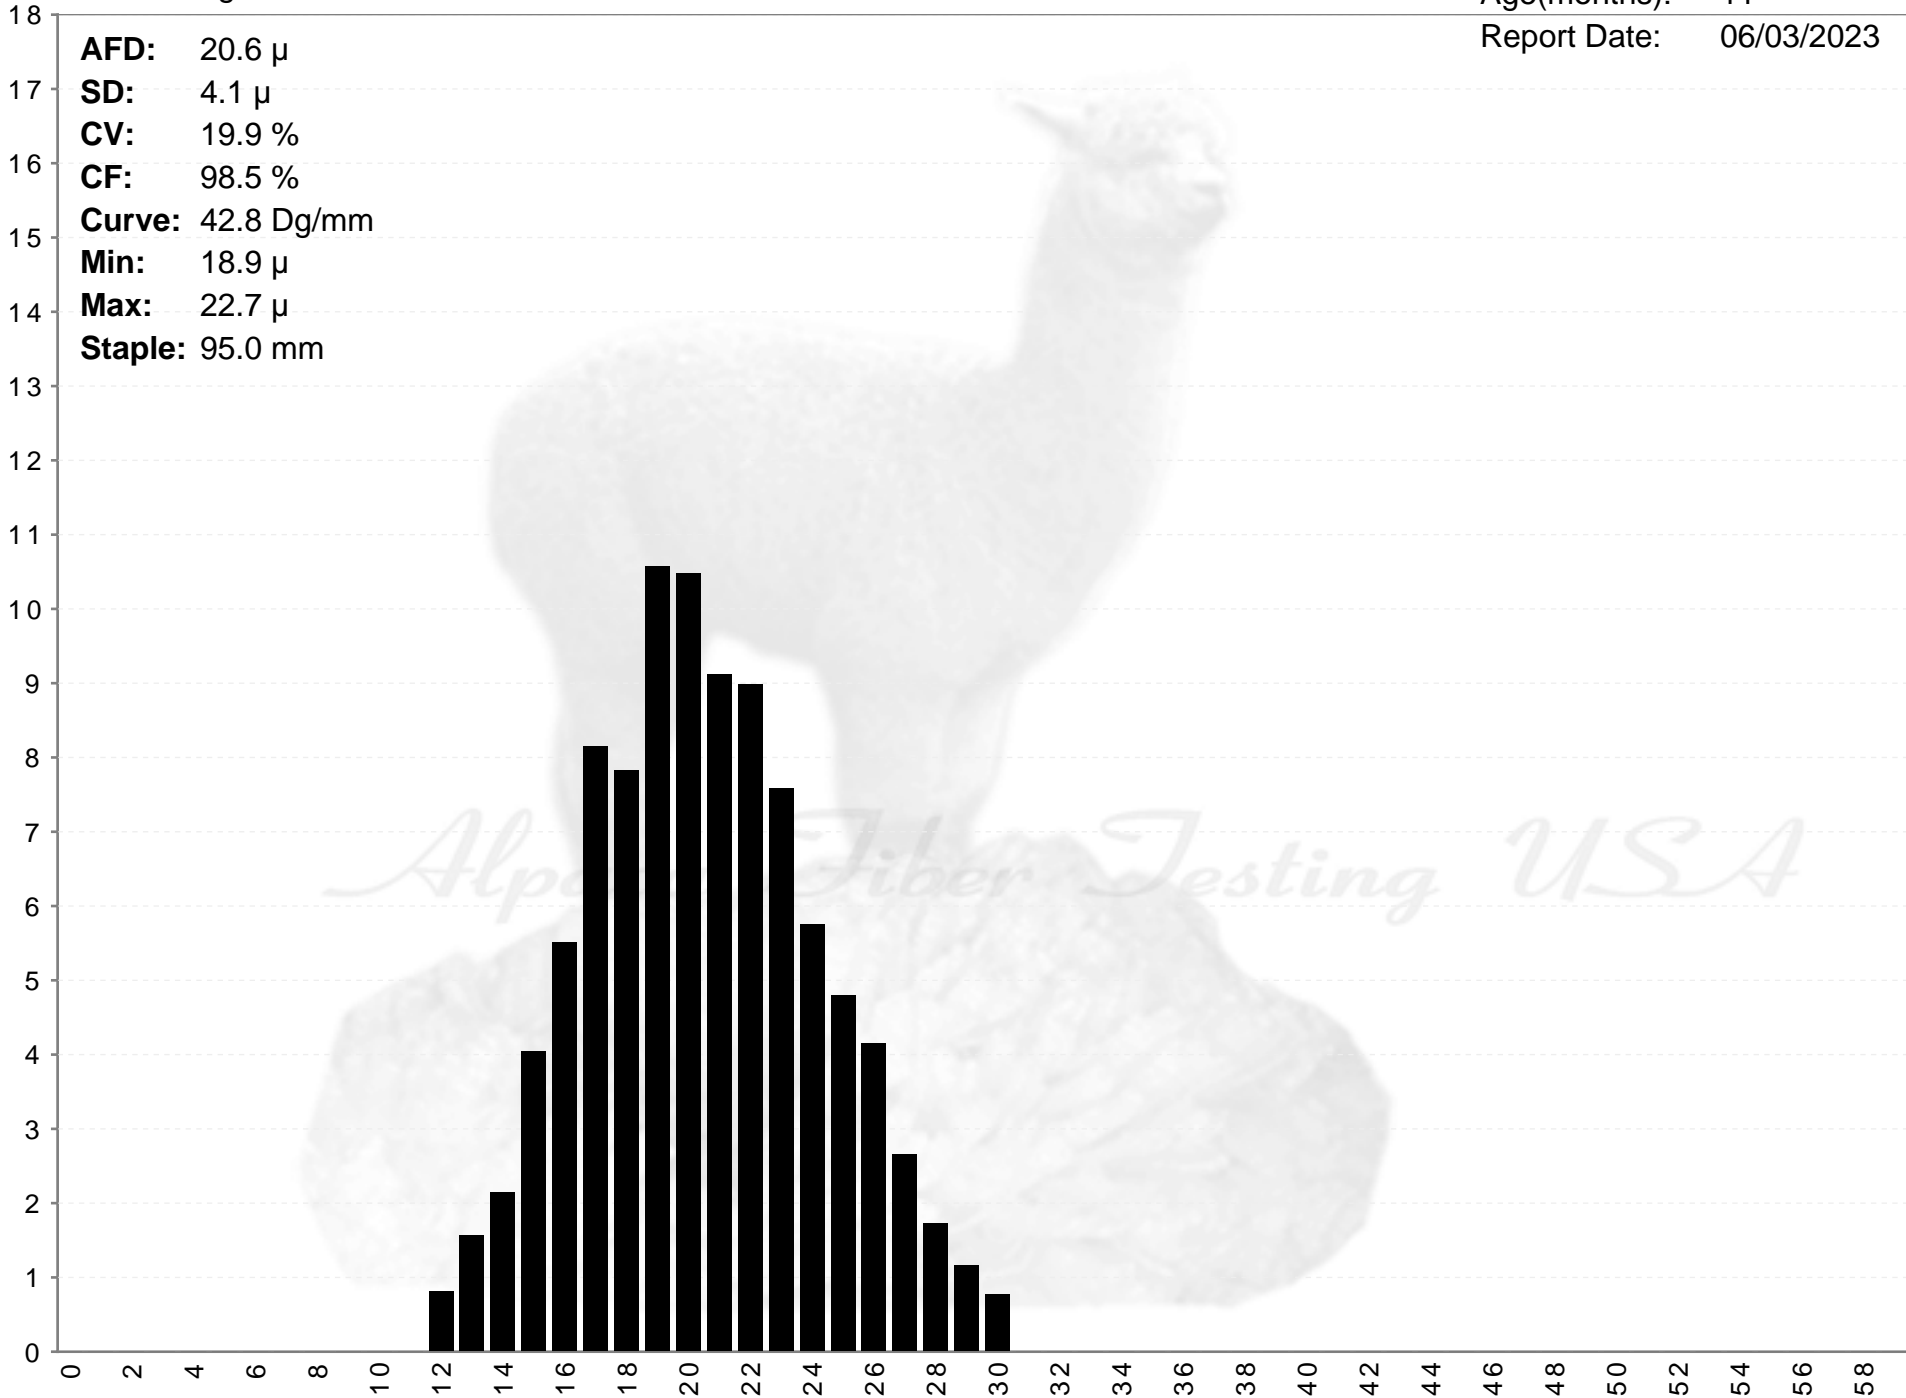

Walnut Ridge Acres

STORM

Age(months): 11
Report Date: 06/03/2023

AFD: 20.6 μ
SD: 4.1 μ
CV: 19.9 %
CF: 98.5 %
Curve: 42.8 Dg/mm
Min: 18.9 μ
Max: 22.7 μ
Staple: 95.0 mm

% of Fibers

Fiber Diameter (microns)

STORM

AFD: 20.6 μ
SD: 4.1 μ
CV: 19.9 %
CF: 98.5 %
Curve: 42.8 Dg/mm
Min: 18.9 μ
Max: 22.7 μ
Staple: 95.0 mm