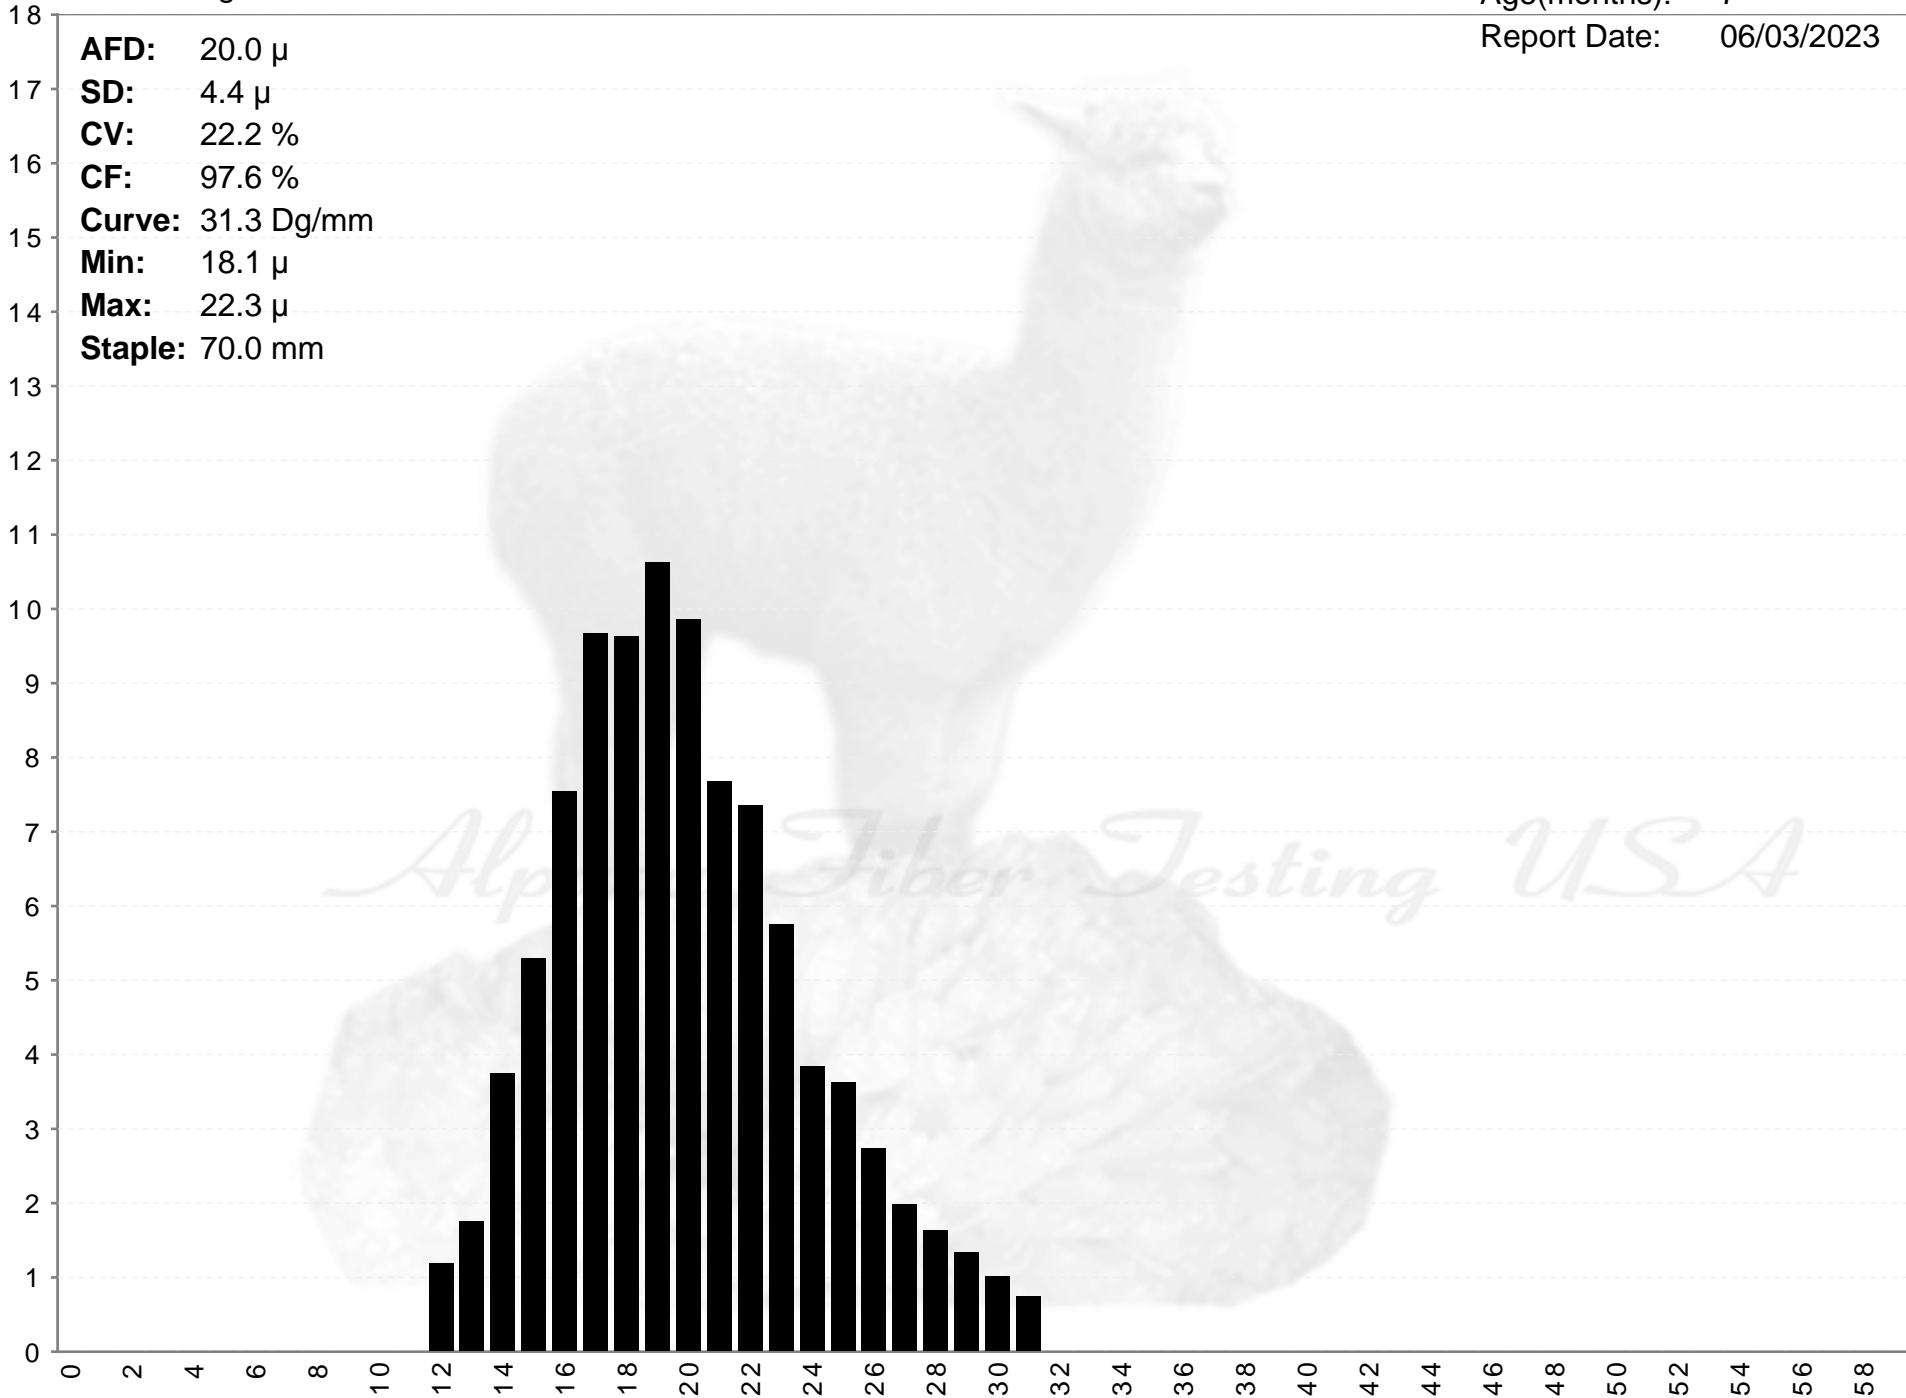

Walnut Ridge Acres

BEAN

Age(months): 7

Report Date: 06/03/2023

AFD: 20.0 μ
SD: 4.4 μ
CV: 22.2 %
CF: 97.6 %
Curve: 31.3 Dg/mm
Min: 18.1 μ
Max: 22.3 μ
Staple: 70.0 mm

% of Fibers

Alpaca Fiber Testing USA

Fiber Diameter (microns)

BEAN

AFD: 20.0 μ
SD: 4.4 μ
CV: 22.2 %
CF: 97.6 %
Curve: 31.3 Dg/mm
Min: 18.1 μ
Max: 22.3 μ
Staple: 70.0 mm