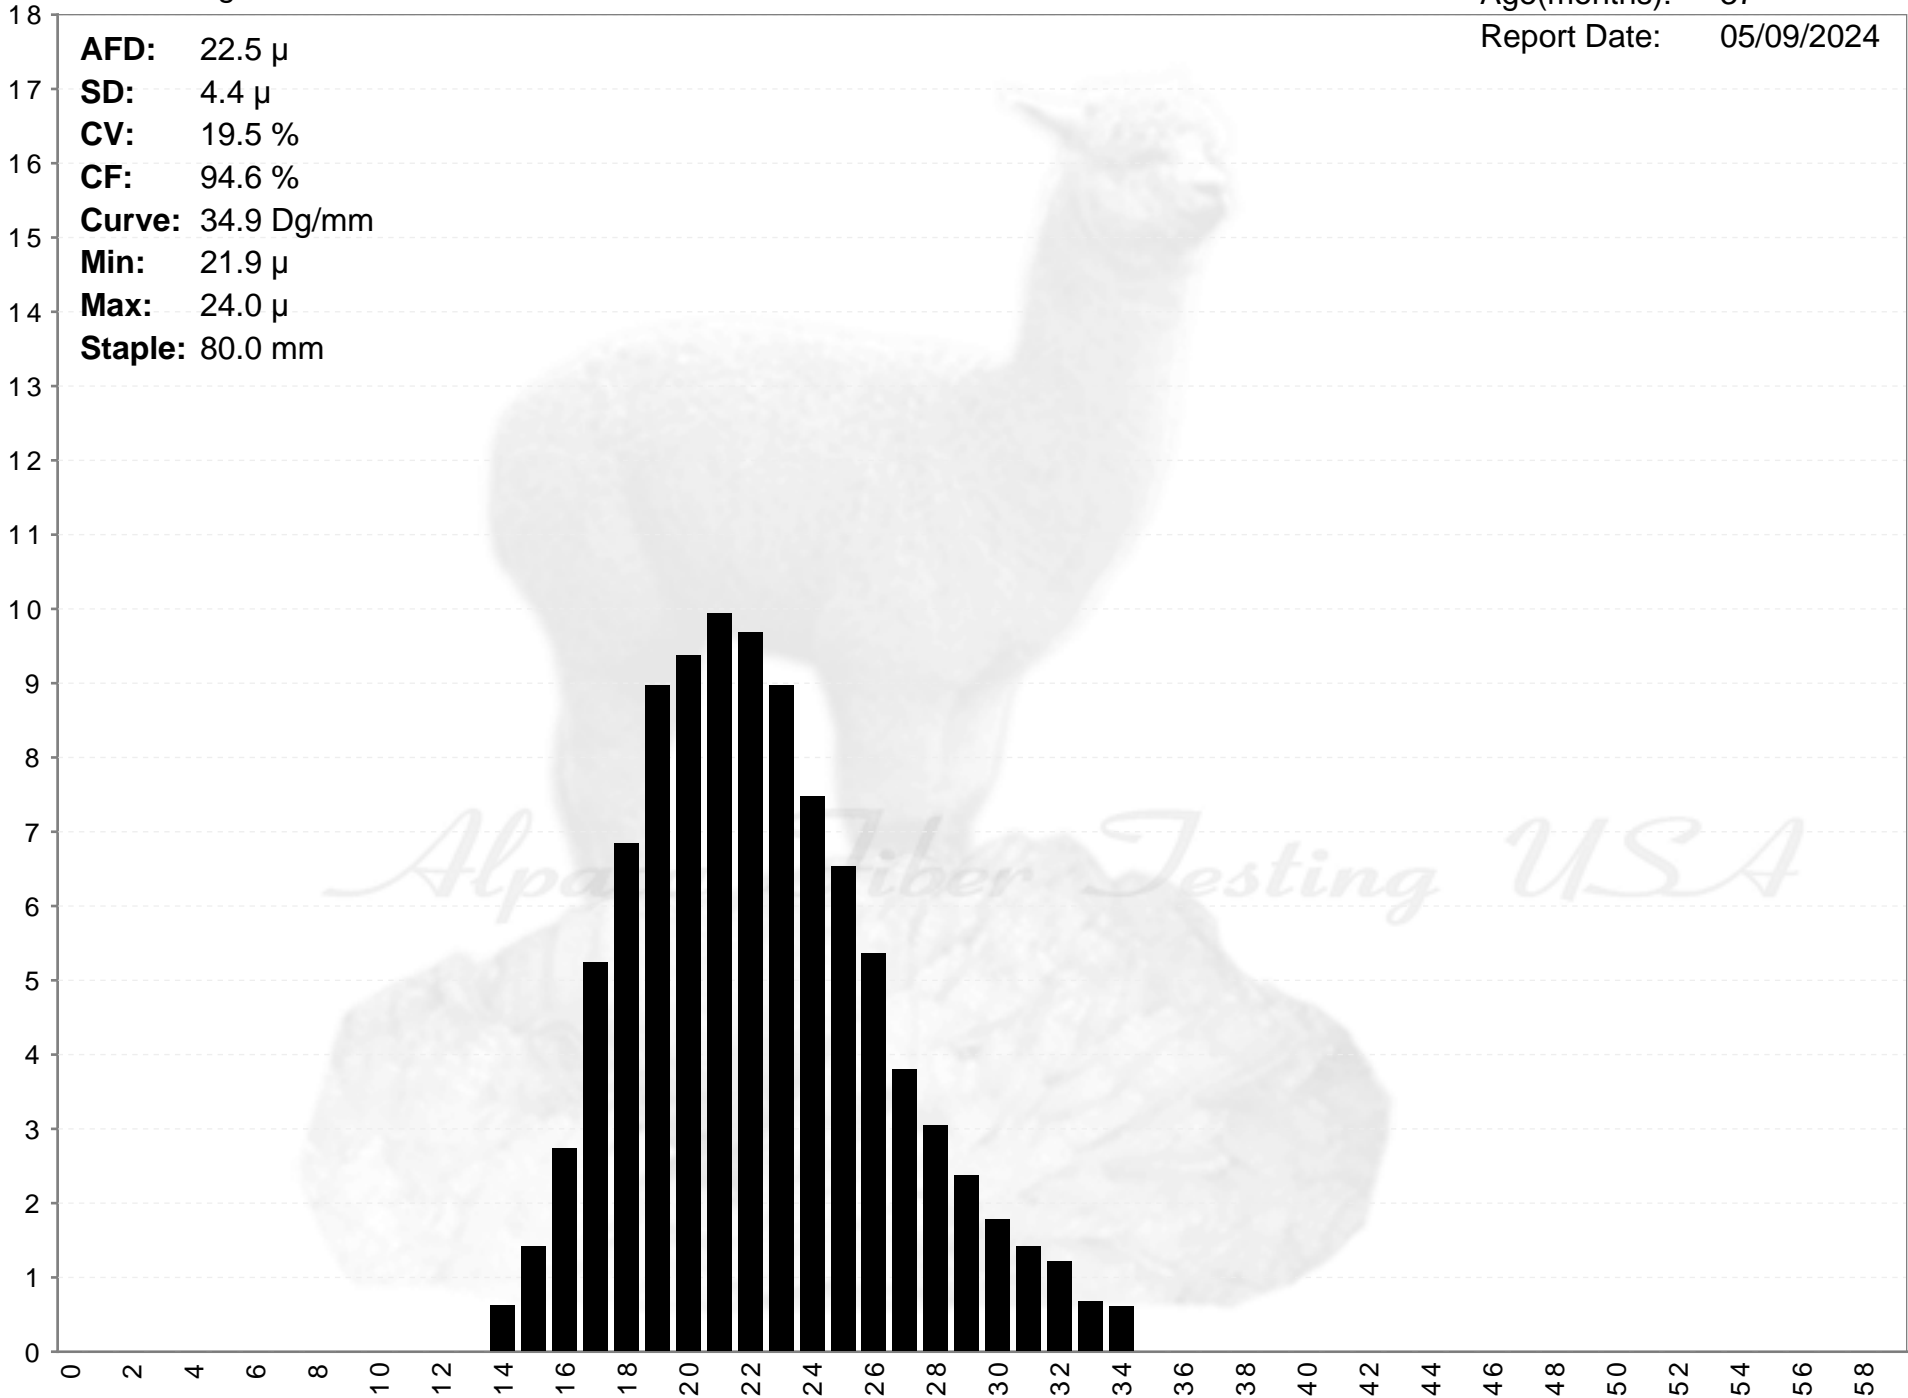

Walnut Ridge Acres

HOLLY

Age(months): 37
Report Date: 05/09/2024

AFD: 22.5 μ
SD: 4.4 μ
CV: 19.5 %
CF: 94.6 %
Curve: 34.9 Dg/mm
Min: 21.9 μ
Max: 24.0 μ
Staple: 80.0 mm

% of Fibers

Alpaca Fiber Testing USA

Fiber Diameter (microns)