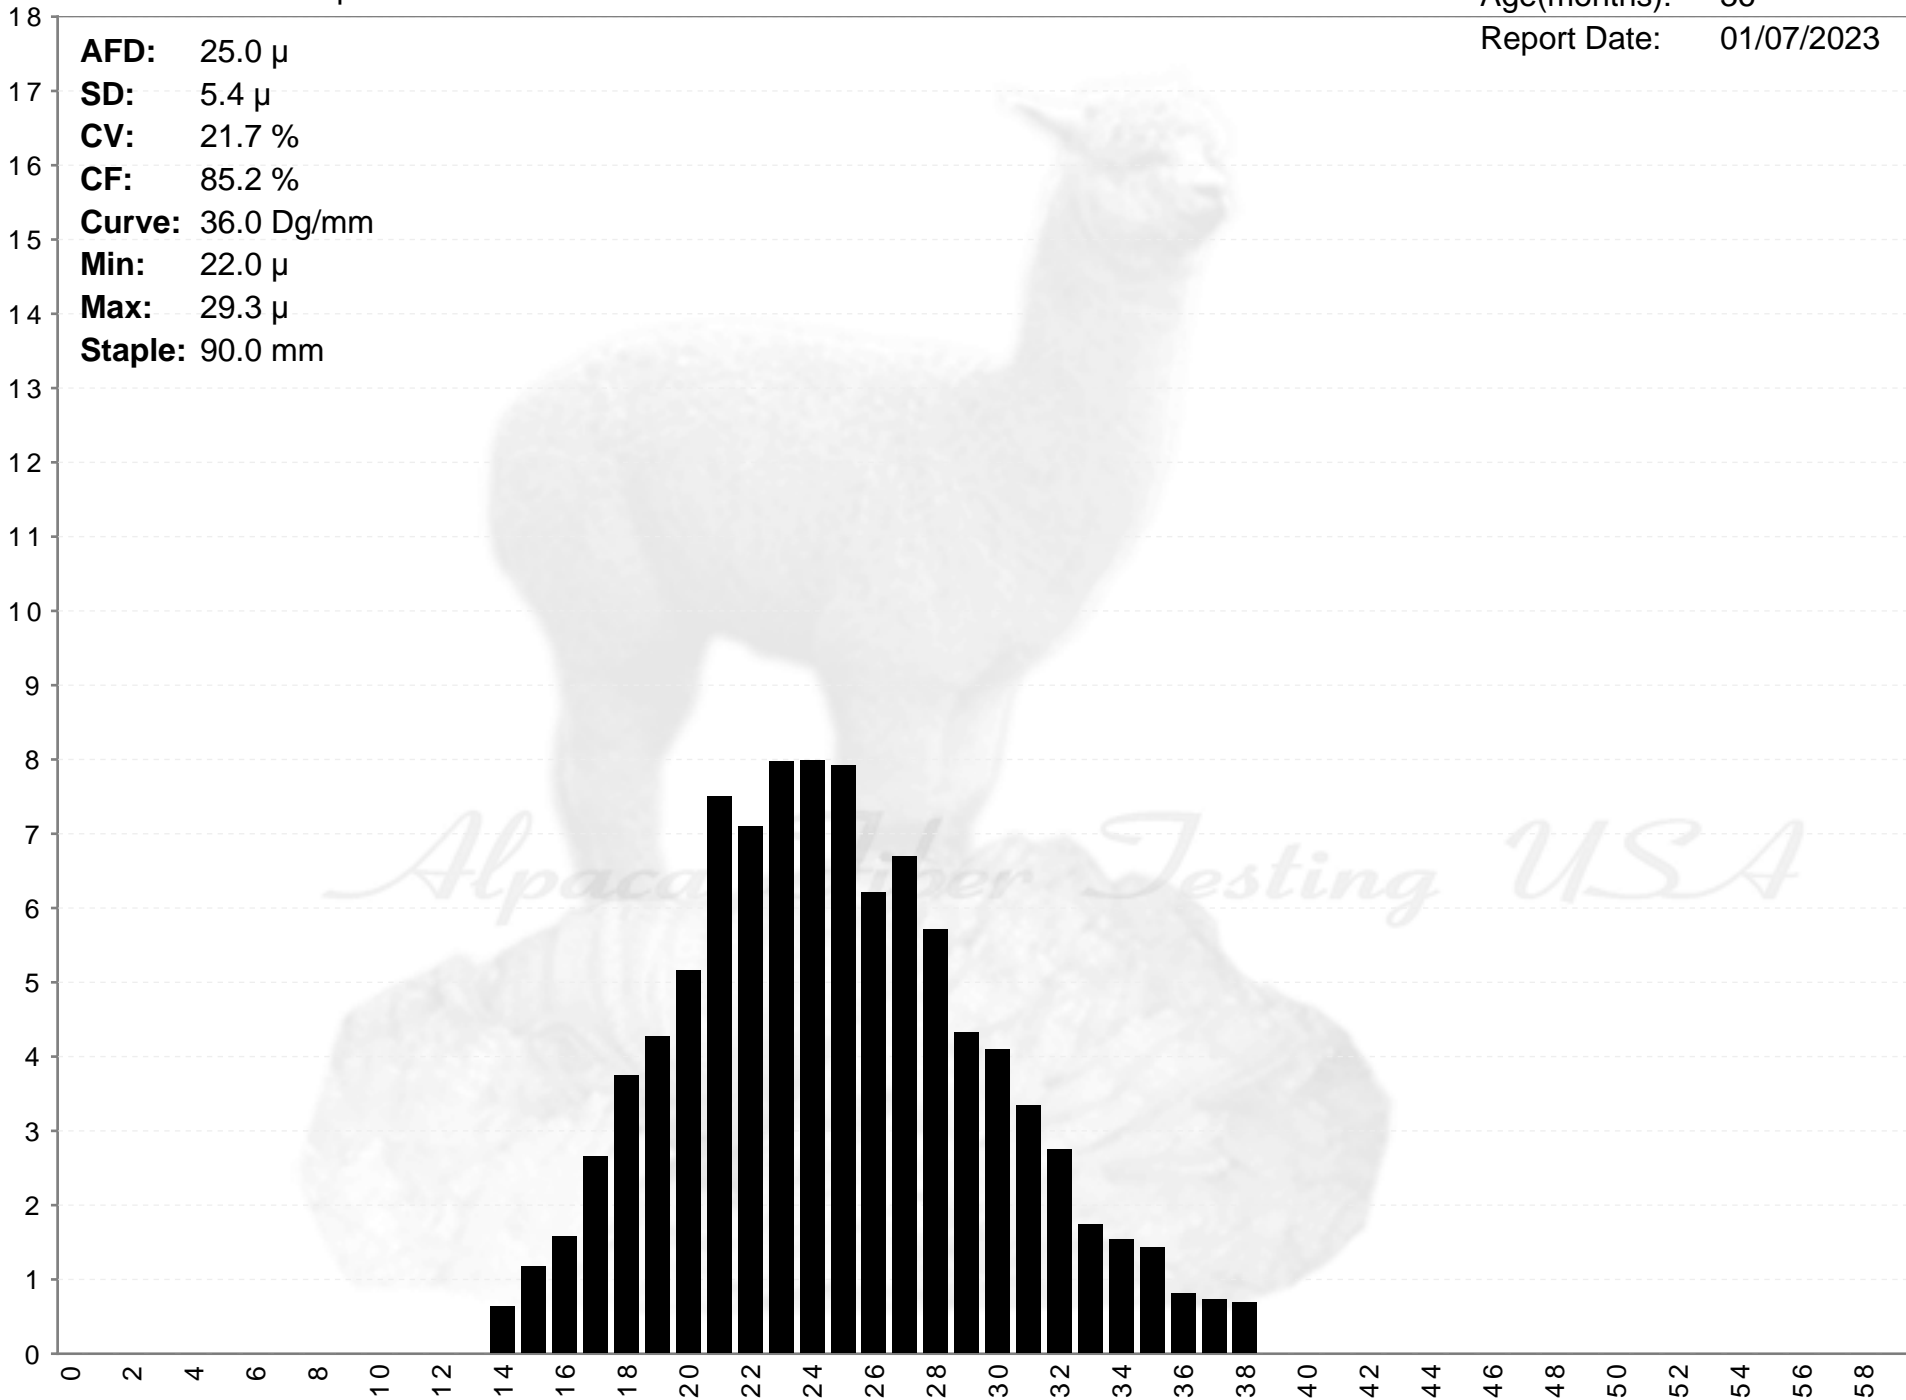

Little Bear Creek Alpacas **LBC'S SKY JUMPER SCOOTER**

Age(months): 36
Report Date: 01/07/2023

AFD: 25.0 μ
SD: 5.4 μ
CV: 21.7 %
CF: 85.2 %
Curve: 36.0 Dg/mm
Min: 22.0 μ
Max: 29.3 μ
Staple: 90.0 mm

% of Fibers

Alpaca Fiber Testing USA

Fiber Diameter (microns)

Little Bear Creek Alpacas **LBC'S SKY JUMPER SCOOTER**

Age(months): 36
Report Date: 01/07/2023

AFD: 25.0 μ
SD: 5.4 μ
CV: 21.7 %
CF: 85.2 %
Curve: 36.0 Dg/mm
Min: 22.0 μ
Max: 29.3 μ
Staple: 90.0 mm