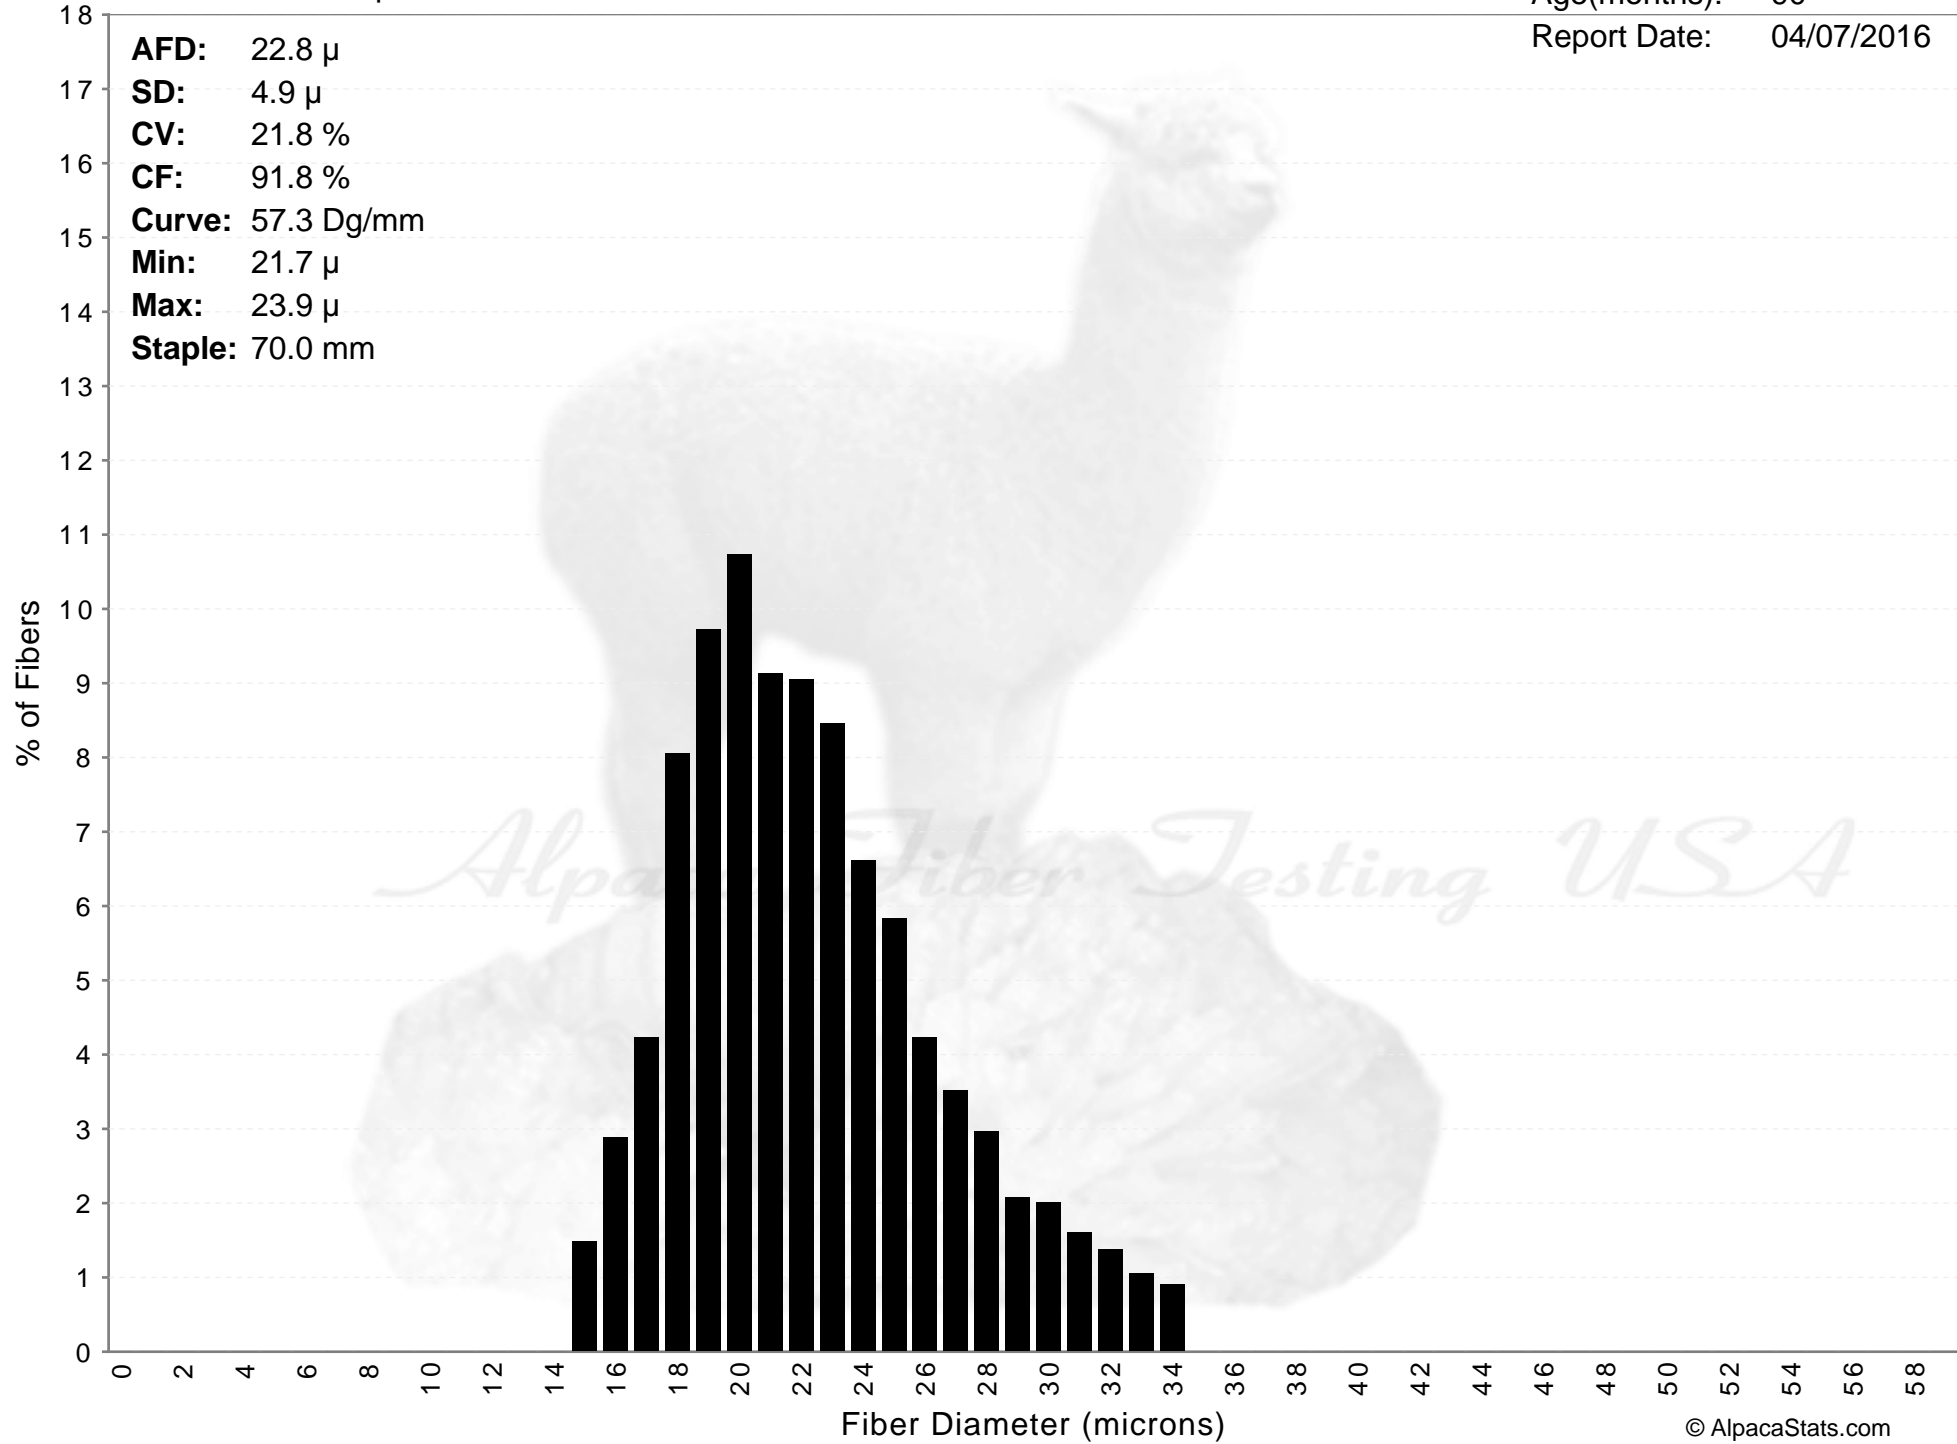

Horse Mountain Alpacas

THE RAJAH

Age(months): 90
Report Date: 04/07/2016

AFD: 22.8 μ
SD: 4.9 μ
CV: 21.8 %
CF: 91.8 %
Curve: 57.3 Dg/mm
Min: 21.7 μ
Max: 23.9 μ
Staple: 70.0 mm

THE RAJAH

AFD: 22.8 μ
SD: 4.9 μ
CV: 21.8 %
CF: 91.8 %
Curve: 57.3 Dg/mm
Min: 21.7 μ
Max: 23.9 μ
Staple: 70.0 mm