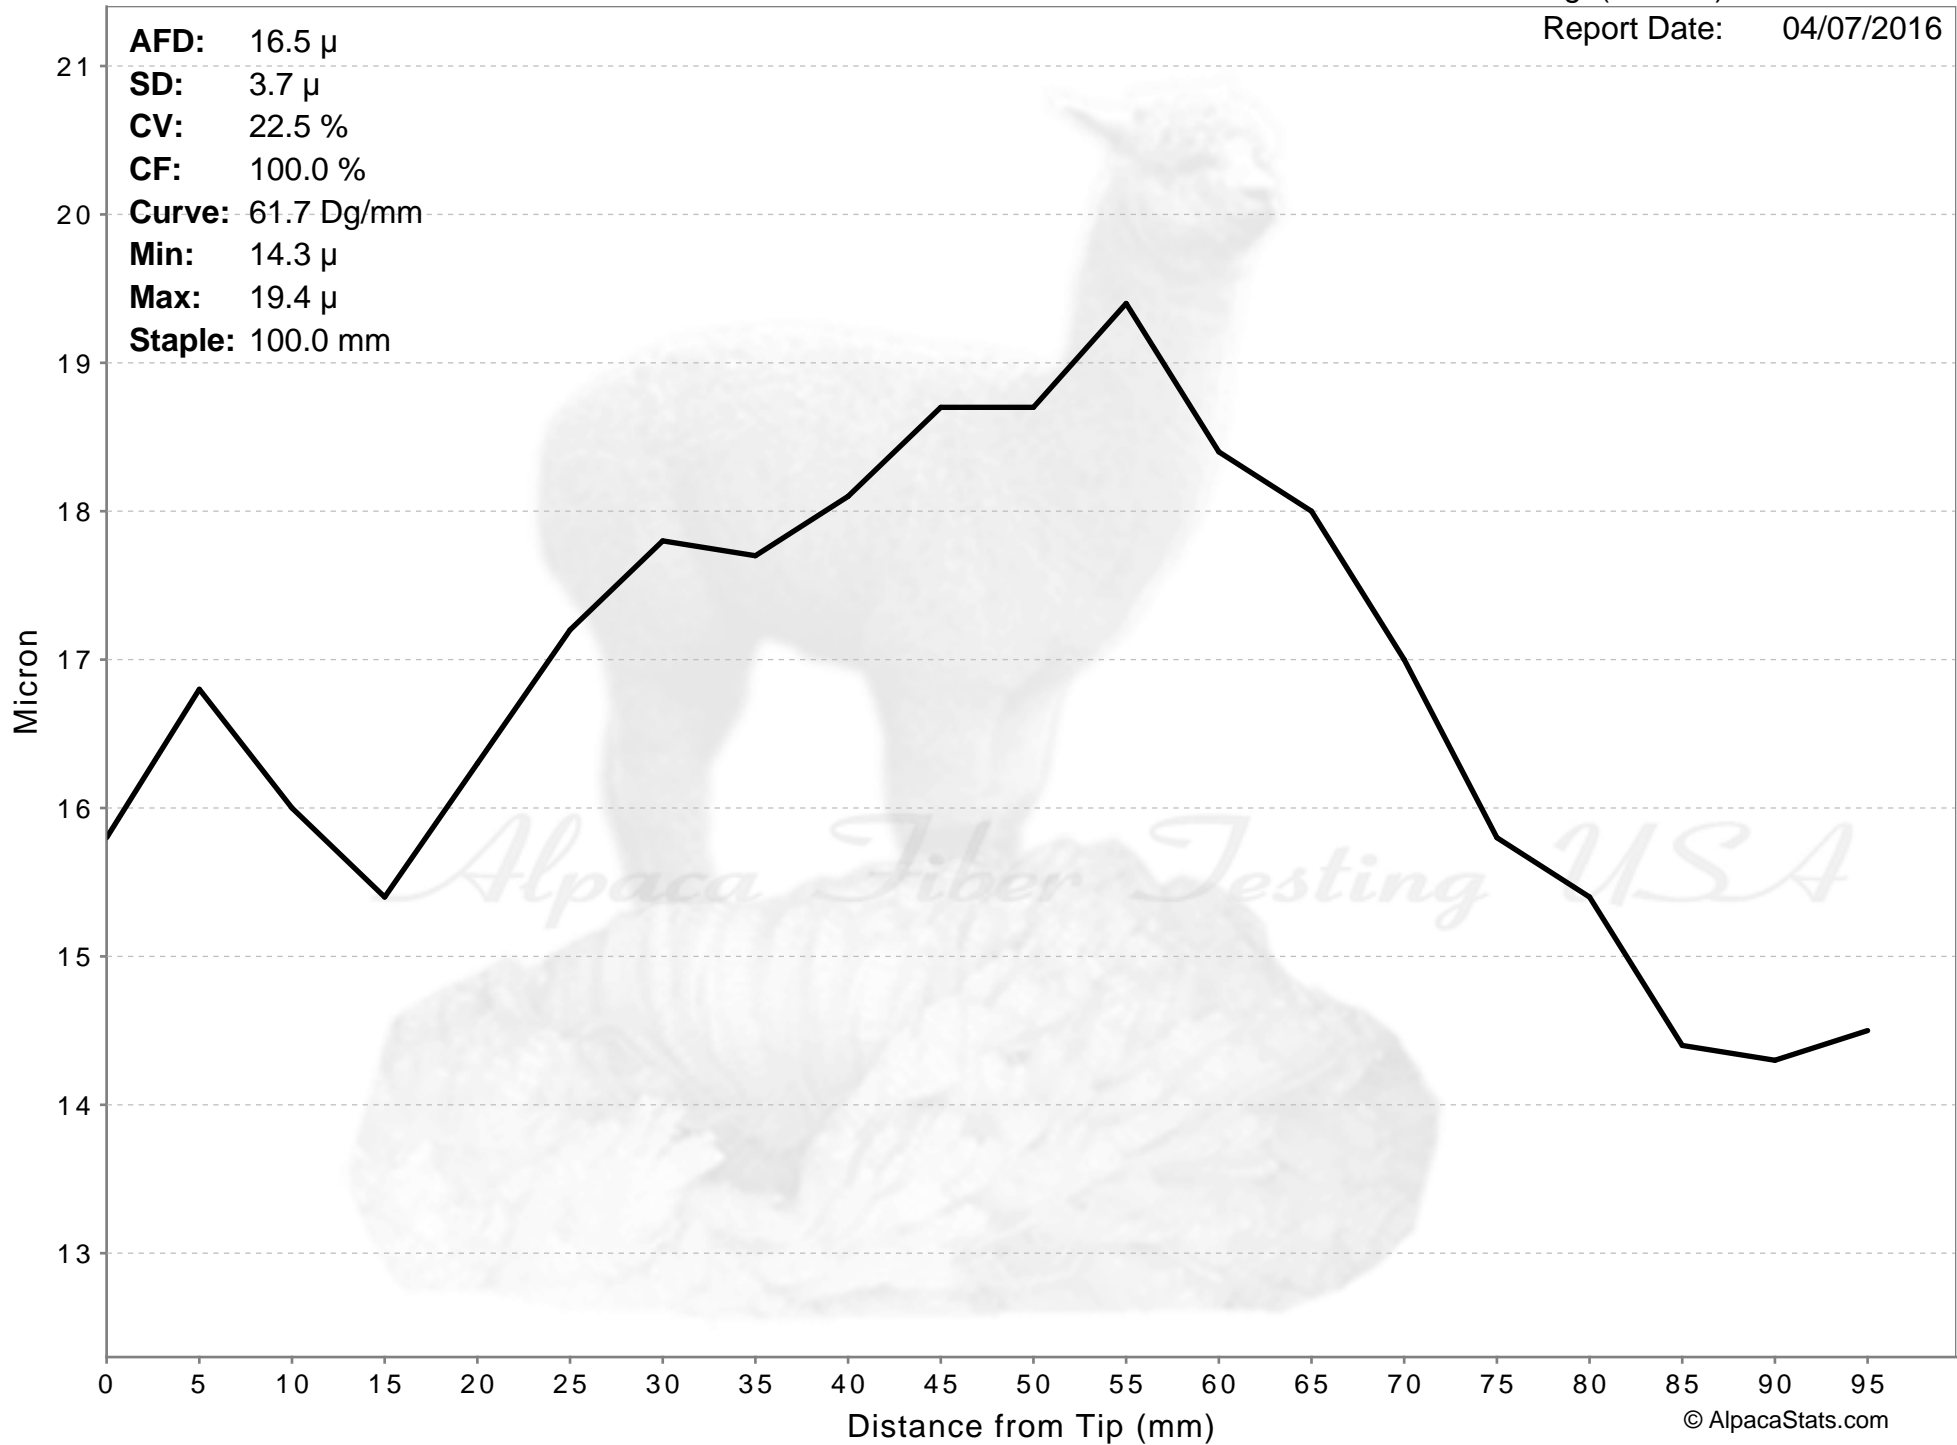

Horse Mountain Alpacas

RAJAH'S REBEL

Age(months): 22
Report Date: 04/07/2016

AFD: 16.5 μ
SD: 3.7 μ
CV: 22.5 %
CF: 100.0 %
Curve: 61.7 Dg/mm
Min: 14.3 μ
Max: 19.4 μ
Staple: 100.0 mm

RAJAH'S REBEL

AFD: 16.5 μ
SD: 3.7 μ
CV: 22.5 %
CF: 100.0 %
Curve: 61.7 Dg/mm
Min: 14.3 μ
Max: 19.4 μ
Staple: 100.0 mm

Alpaca Fiber Testing USA