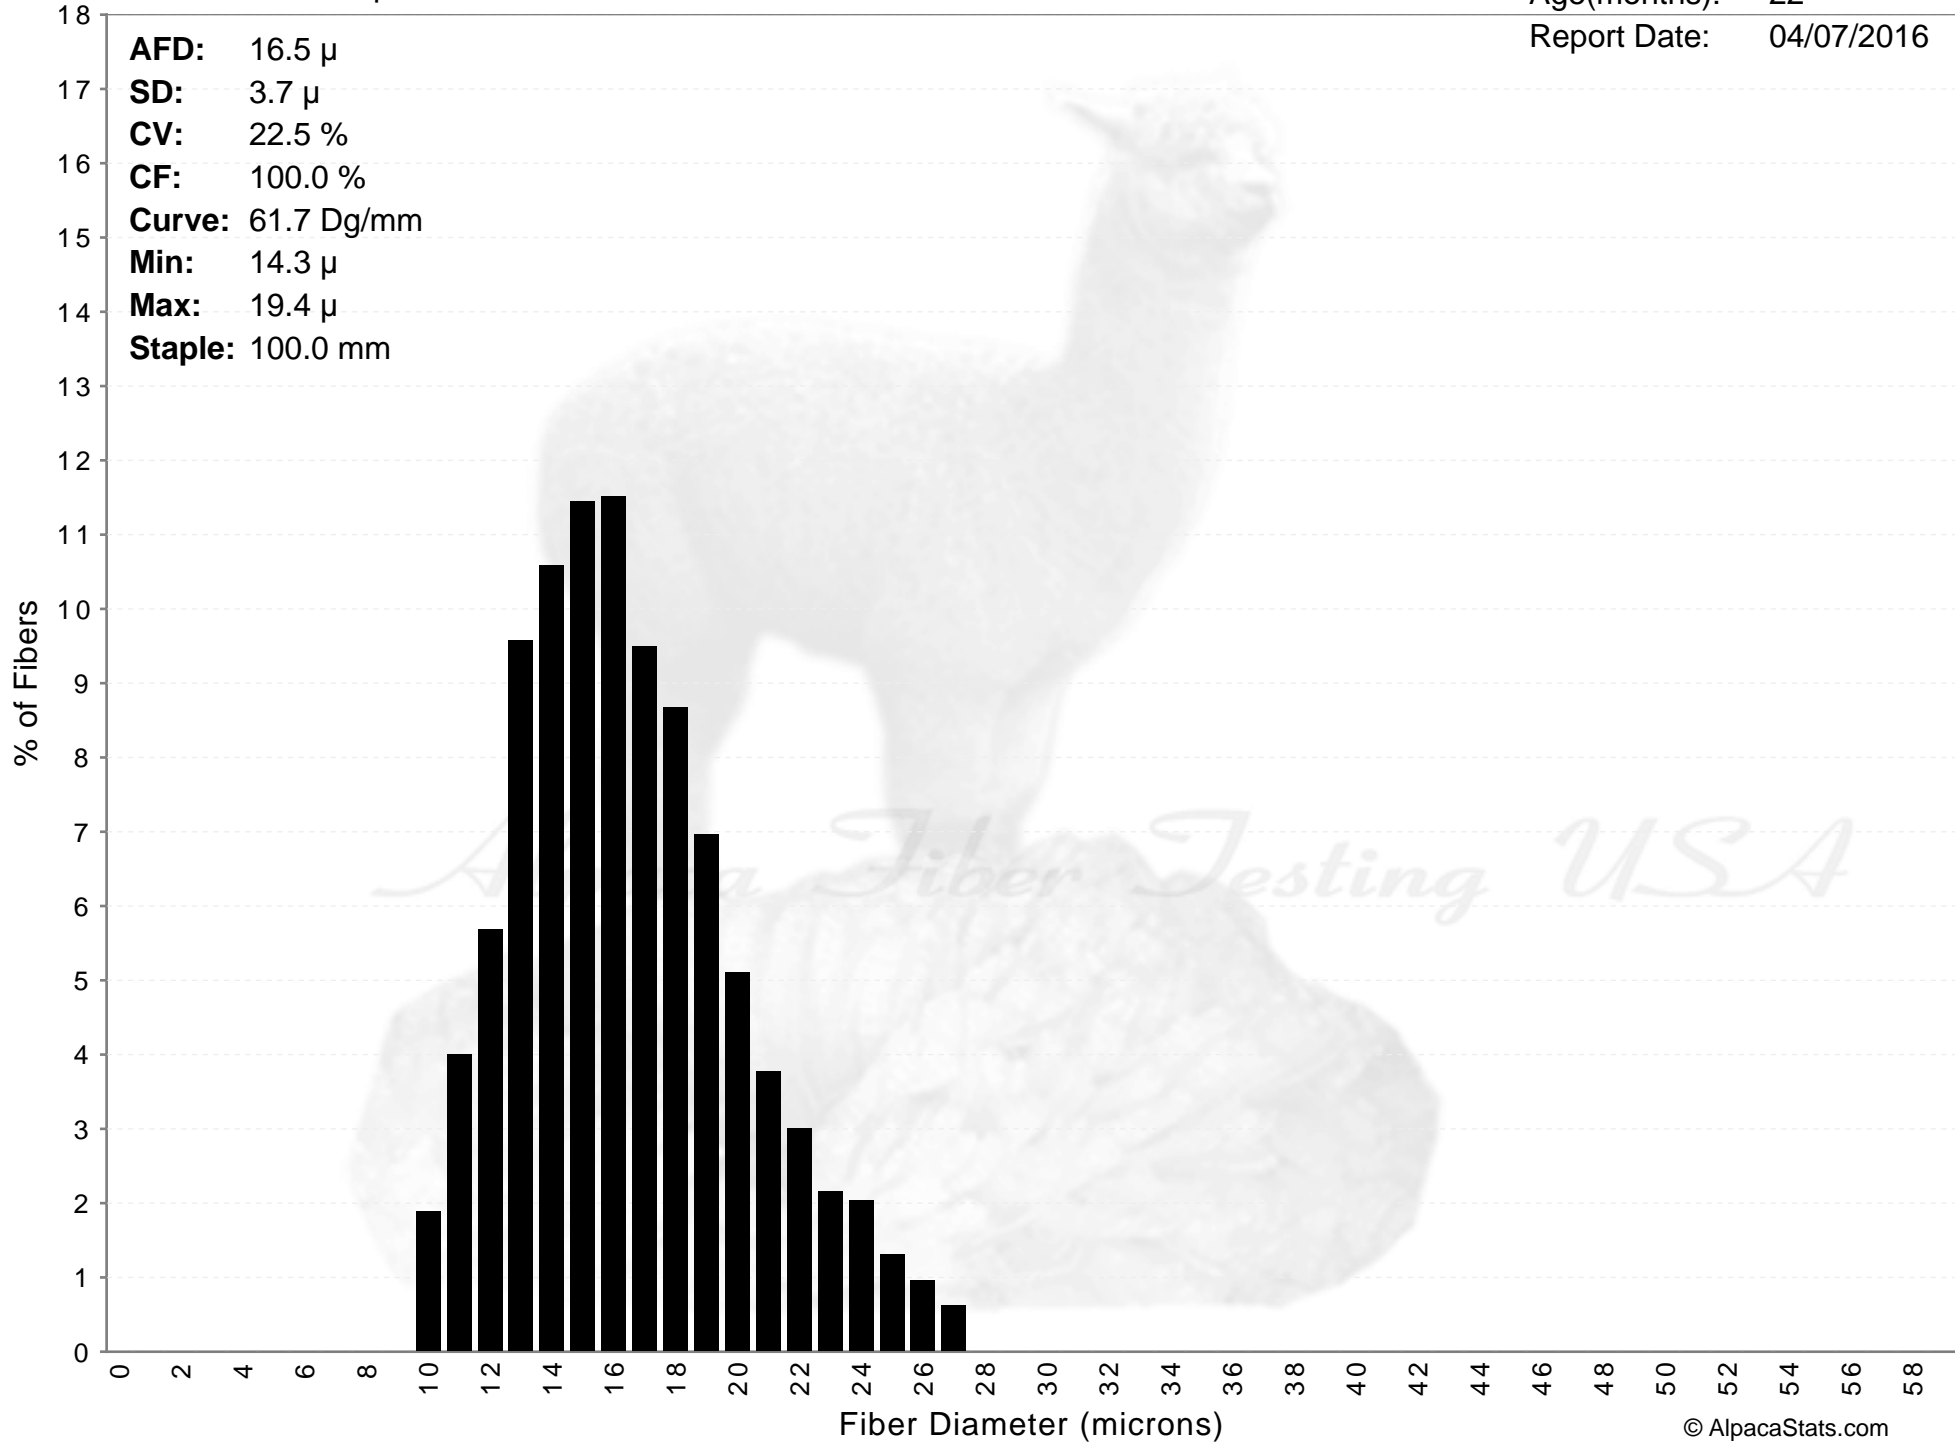

Horse Mountain Alpacas

RAJAH'S REBEL

Age(months): 22
Report Date: 04/07/2016

AFD: 16.5 μ
SD: 3.7 μ
CV: 22.5 %
CF: 100.0 %
Curve: 61.7 Dg/mm
Min: 14.3 μ
Max: 19.4 μ
Staple: 100.0 mm

RAJAH'S REBEL

AFD: 16.5 μ
SD: 3.7 μ
CV: 22.5 %
CF: 100.0 %
Curve: 61.7 Dg/mm
Min: 14.3 μ
Max: 19.4 μ
Staple: 100.0 mm

Alpaca Fiber Testing USA