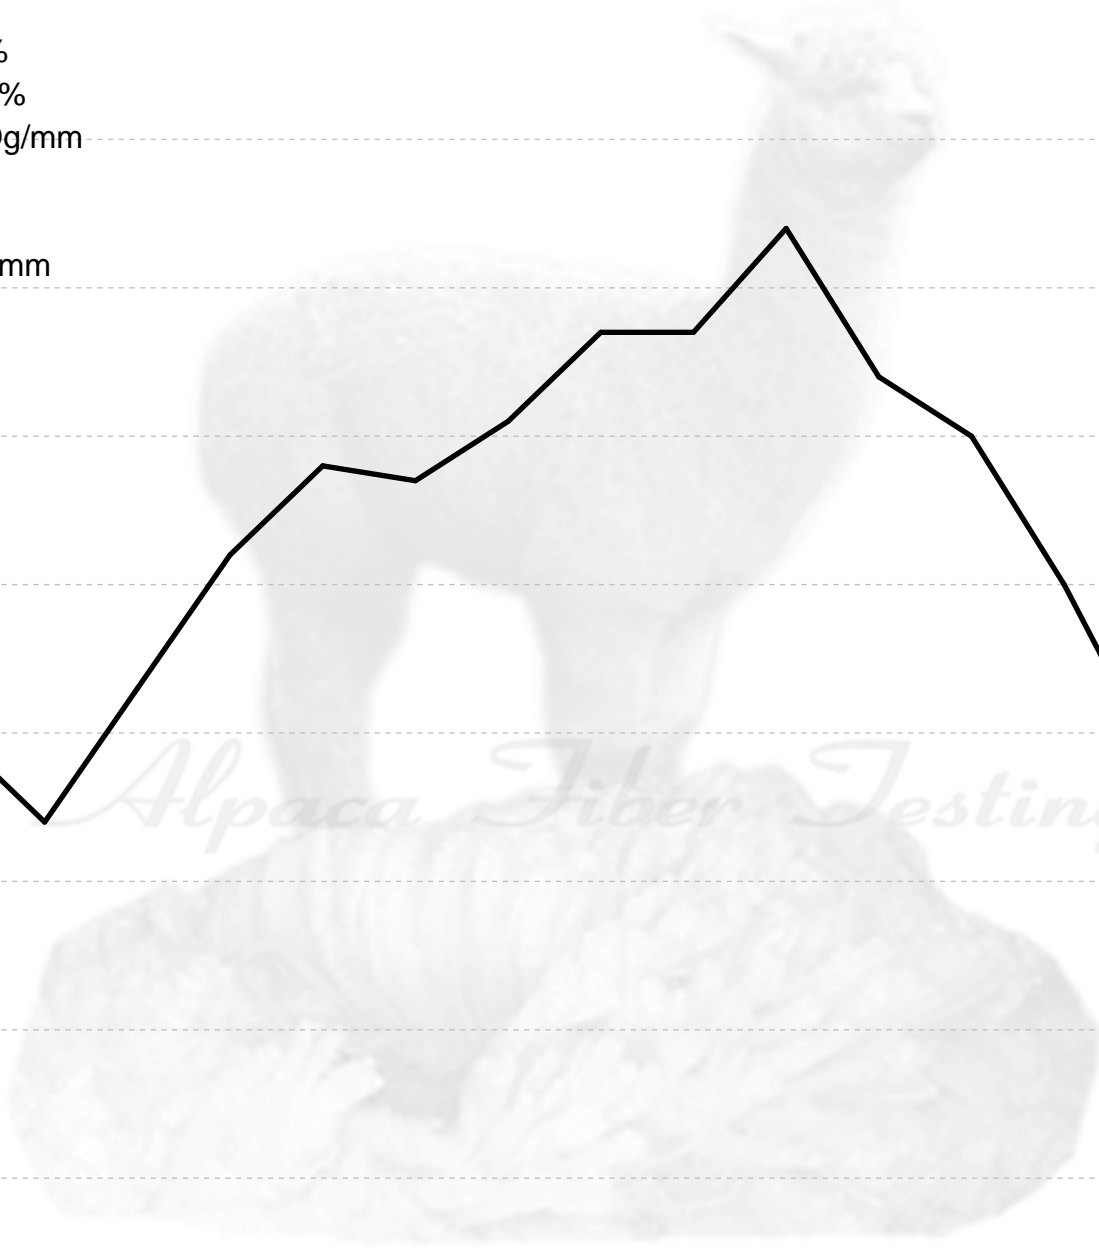

Horse Mountain Alpacas

RAJAH'S REBEL

Age(months): 22
Report Date: 04/07/2016

AFD: 16.5 μ
SD: 3.7 μ
CV: 22.5 %
CF: 100.0 %
Curve: 61.7 Dg/mm
Min: 14.3 μ
Max: 19.4 μ
Staple: 100.0 mm

RAJAH'S REBEL

AFD: 16.5 μ
SD: 3.7 μ
CV: 22.5 %
CF: 100.0 %
Curve: 61.7 Dg/mm
Min: 14.3 μ
Max: 19.4 μ
Staple: 100.0 mm