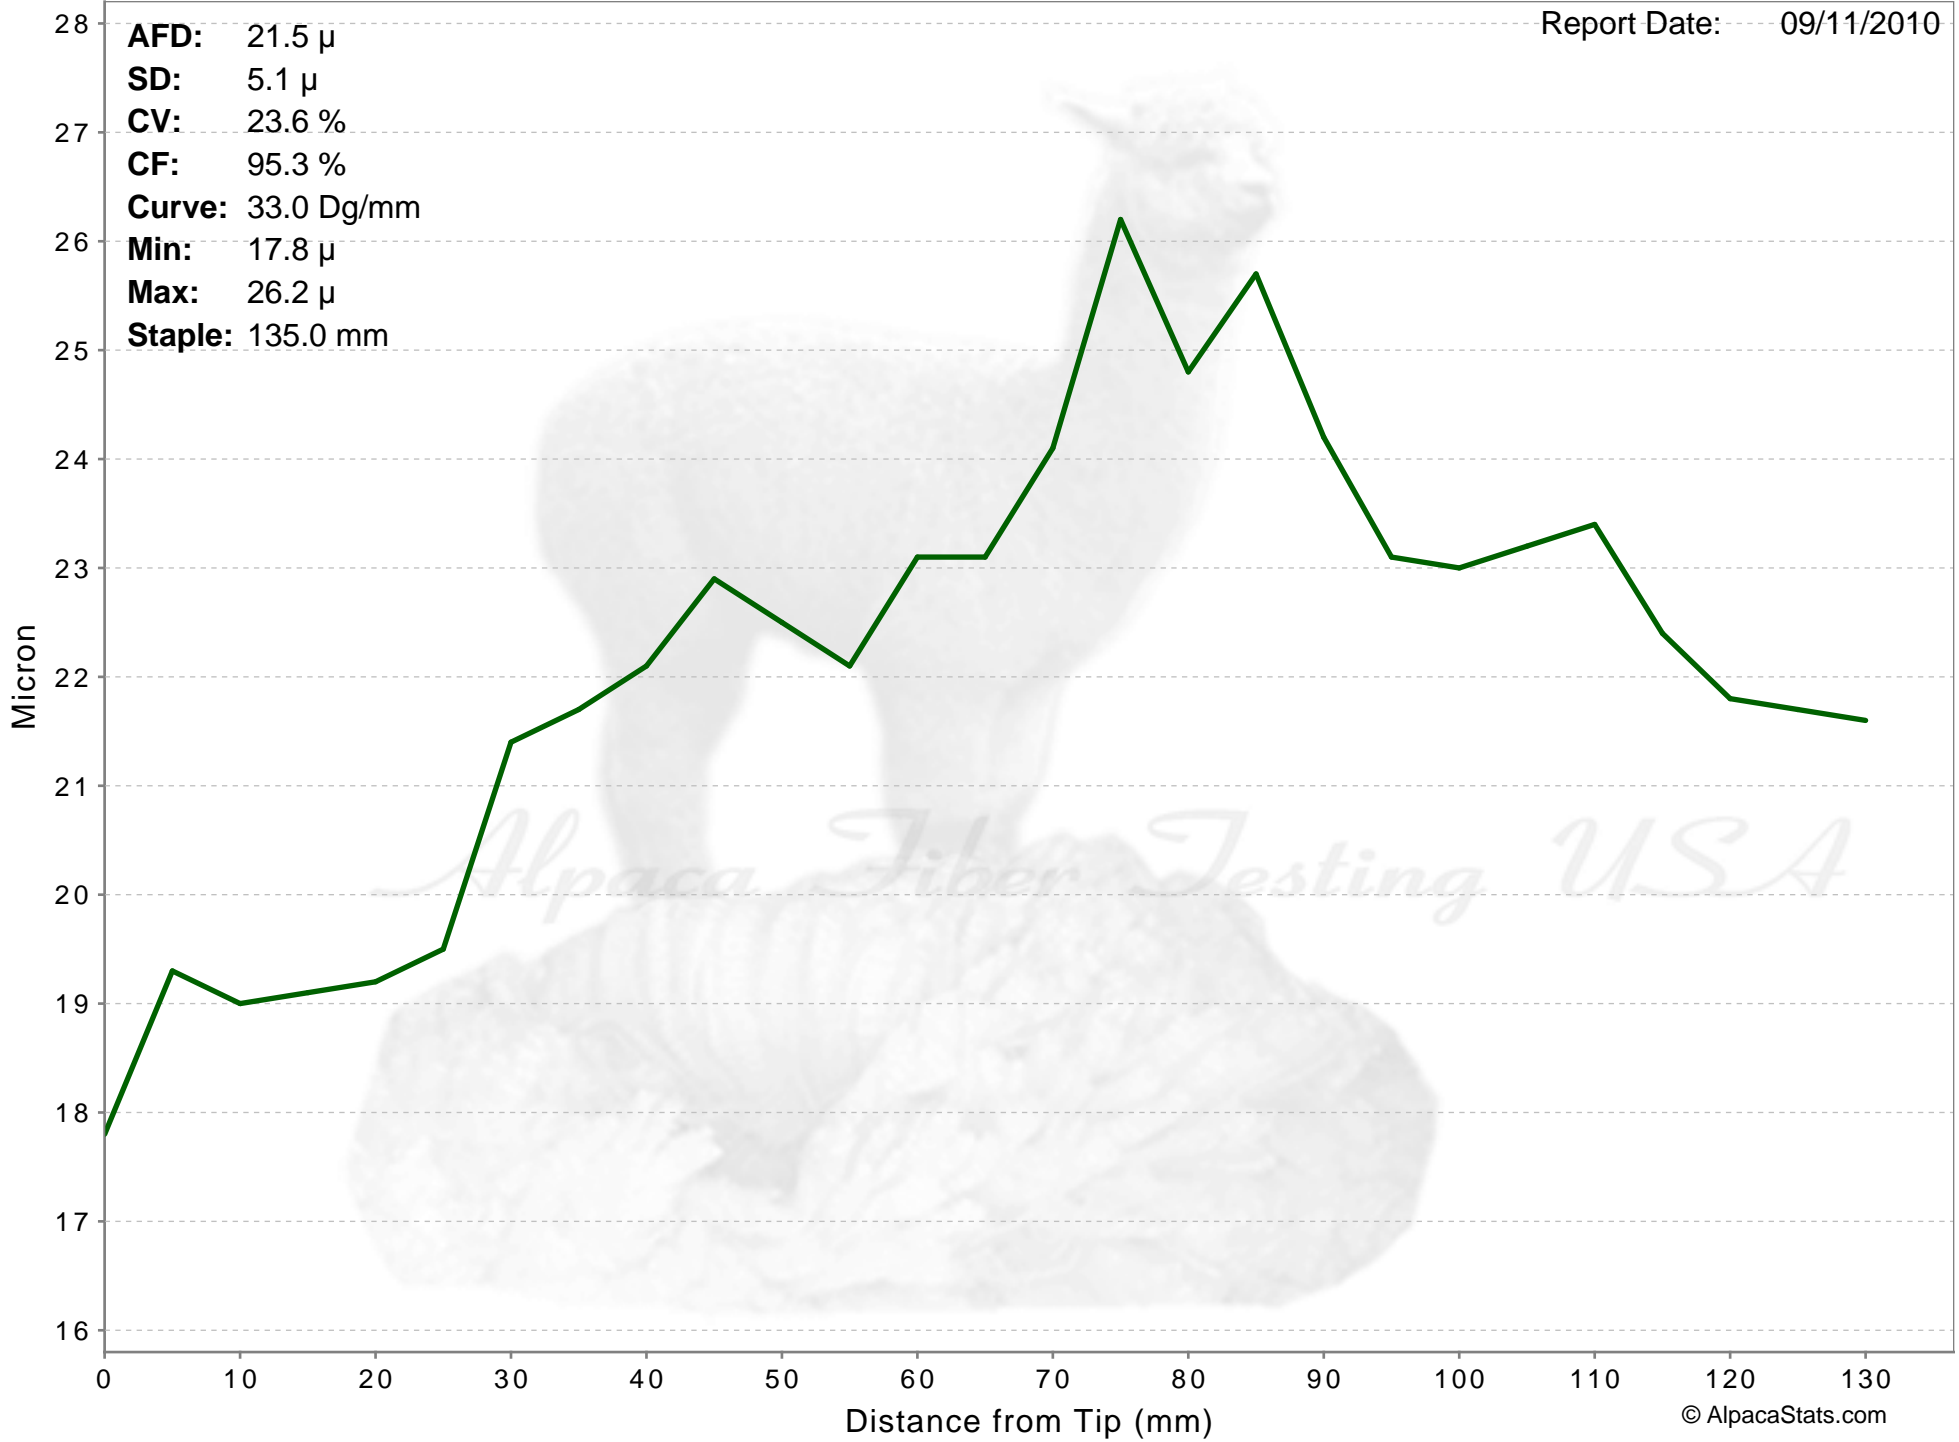

Painted Spring Farm

SPLASH

Age(months): 11
Report Date: 09/11/2010

AFD: 21.5 μ
SD: 5.1 μ
CV: 23.6 %
CF: 95.3 %
Curve: 33.0 Dg/mm
Min: 17.8 μ
Max: 26.2 μ
Staple: 135.0 mm

% of Fibers

Alpaca Fiber Testing USA

SPLASH

AFD: 21.5 μ
SD: 5.1 μ
CV: 23.6 %
CF: 95.3 %
Curve: 33.0 Dg/mm
Min: 17.8 μ
Max: 26.2 μ
Staple: 135.0 mm

Alpaca Fiber Testing USA