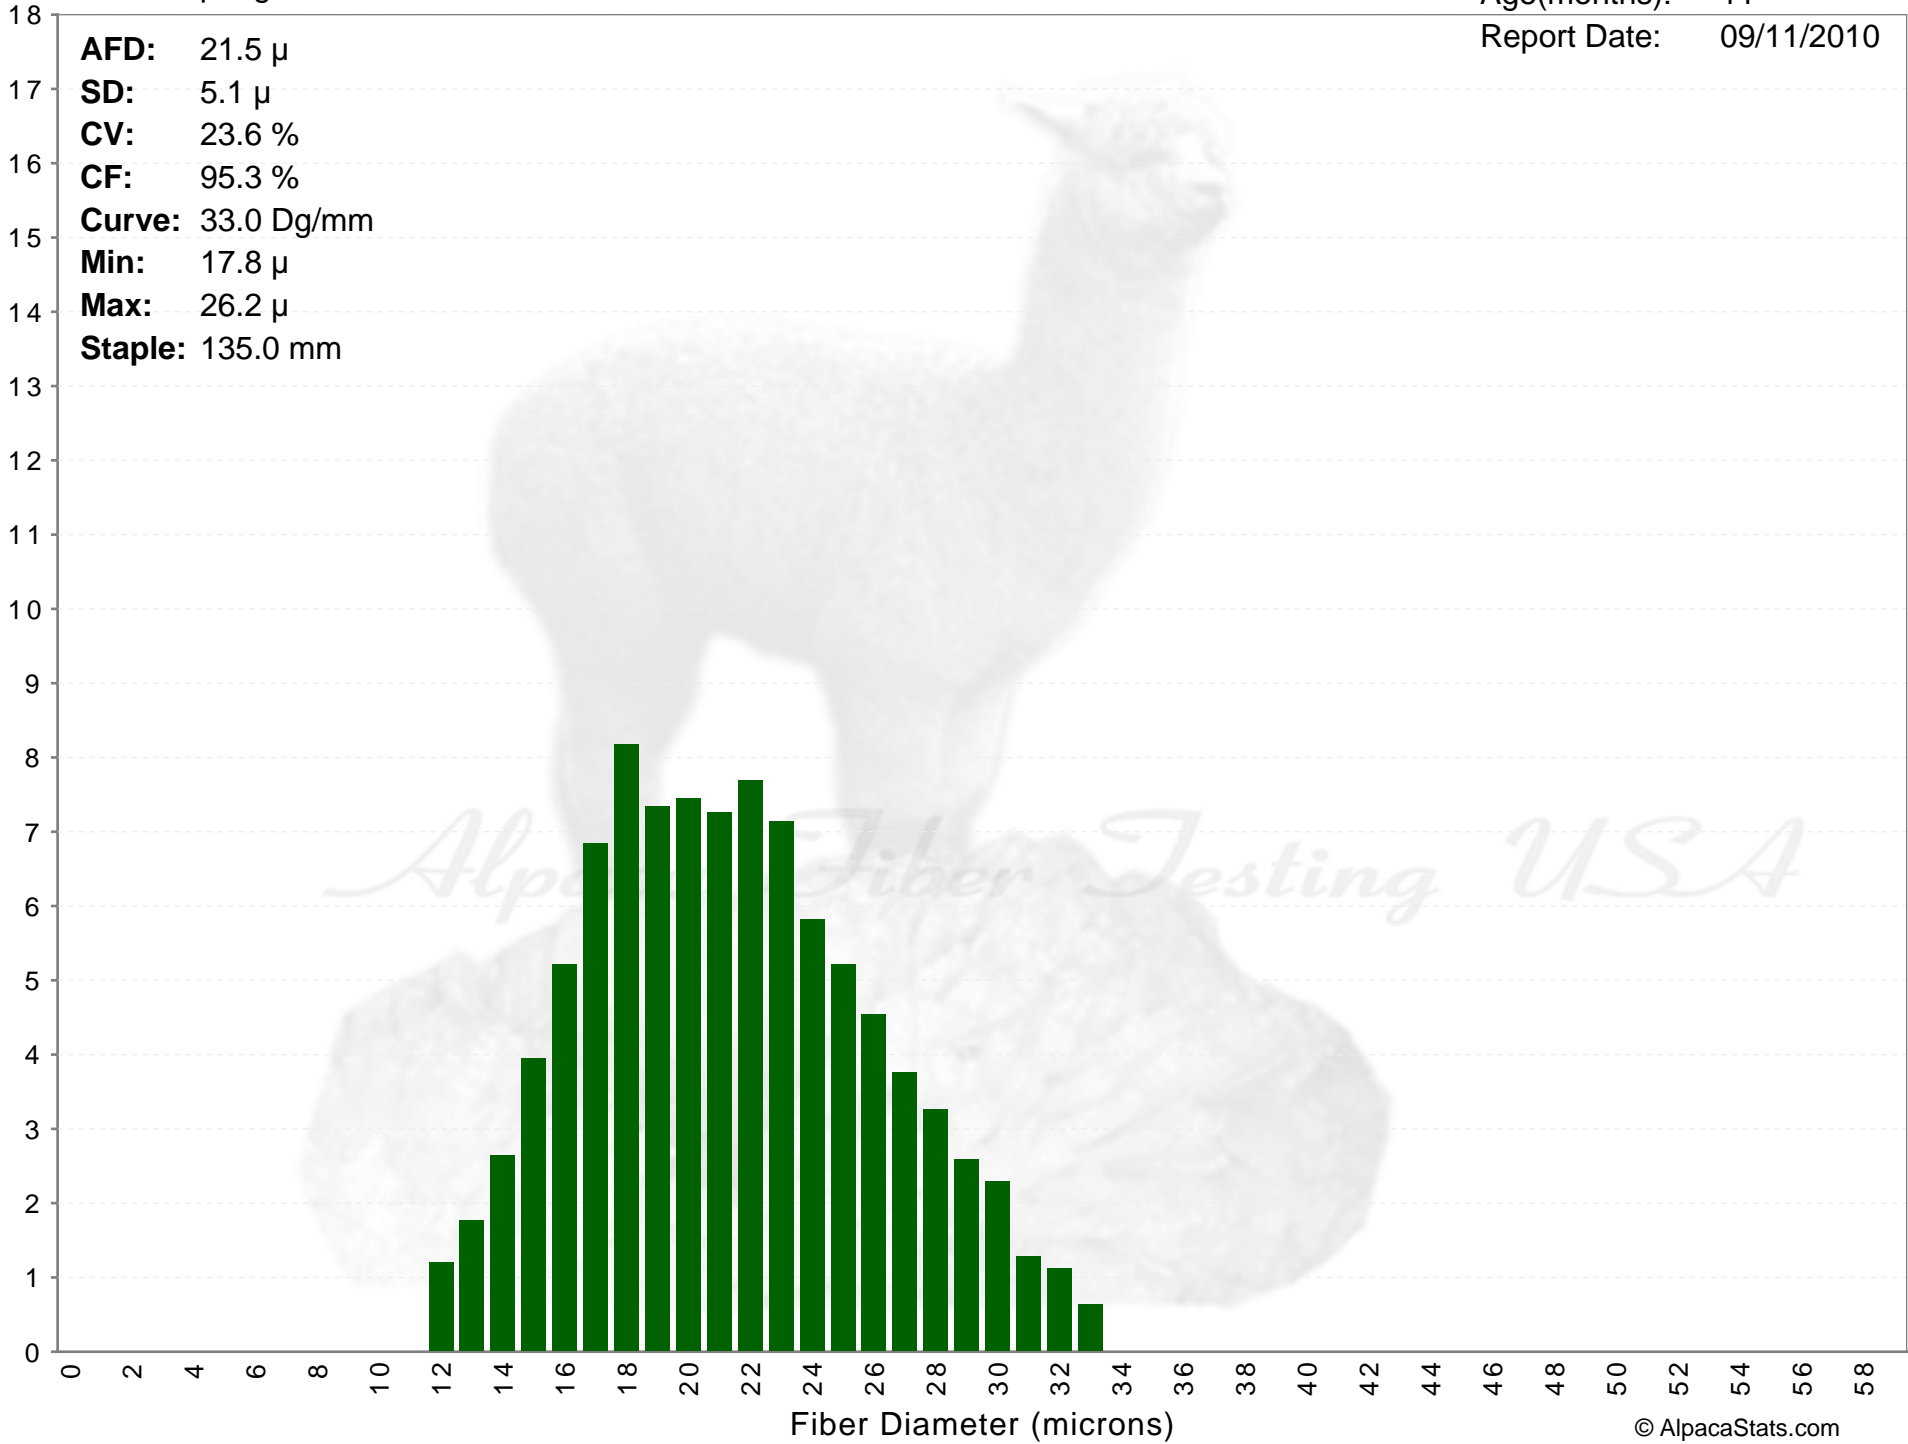

Painted Spring Farm

SPLASH

Age(months): 11
Report Date: 09/11/2010

AFD: 21.5 μ
SD: 5.1 μ
CV: 23.6 %
CF: 95.3 %
Curve: 33.0 Dg/mm
Min: 17.8 μ
Max: 26.2 μ
Staple: 135.0 mm

% of Fibers

Alpaca Fiber Testing USA

SPLASH

AFD: 21.5 μ
SD: 5.1 μ
CV: 23.6 %
CF: 95.3 %
Curve: 33.0 Dg/mm
Min: 17.8 μ
Max: 26.2 μ
Staple: 135.0 mm

Alpaca Fiber Testing USA