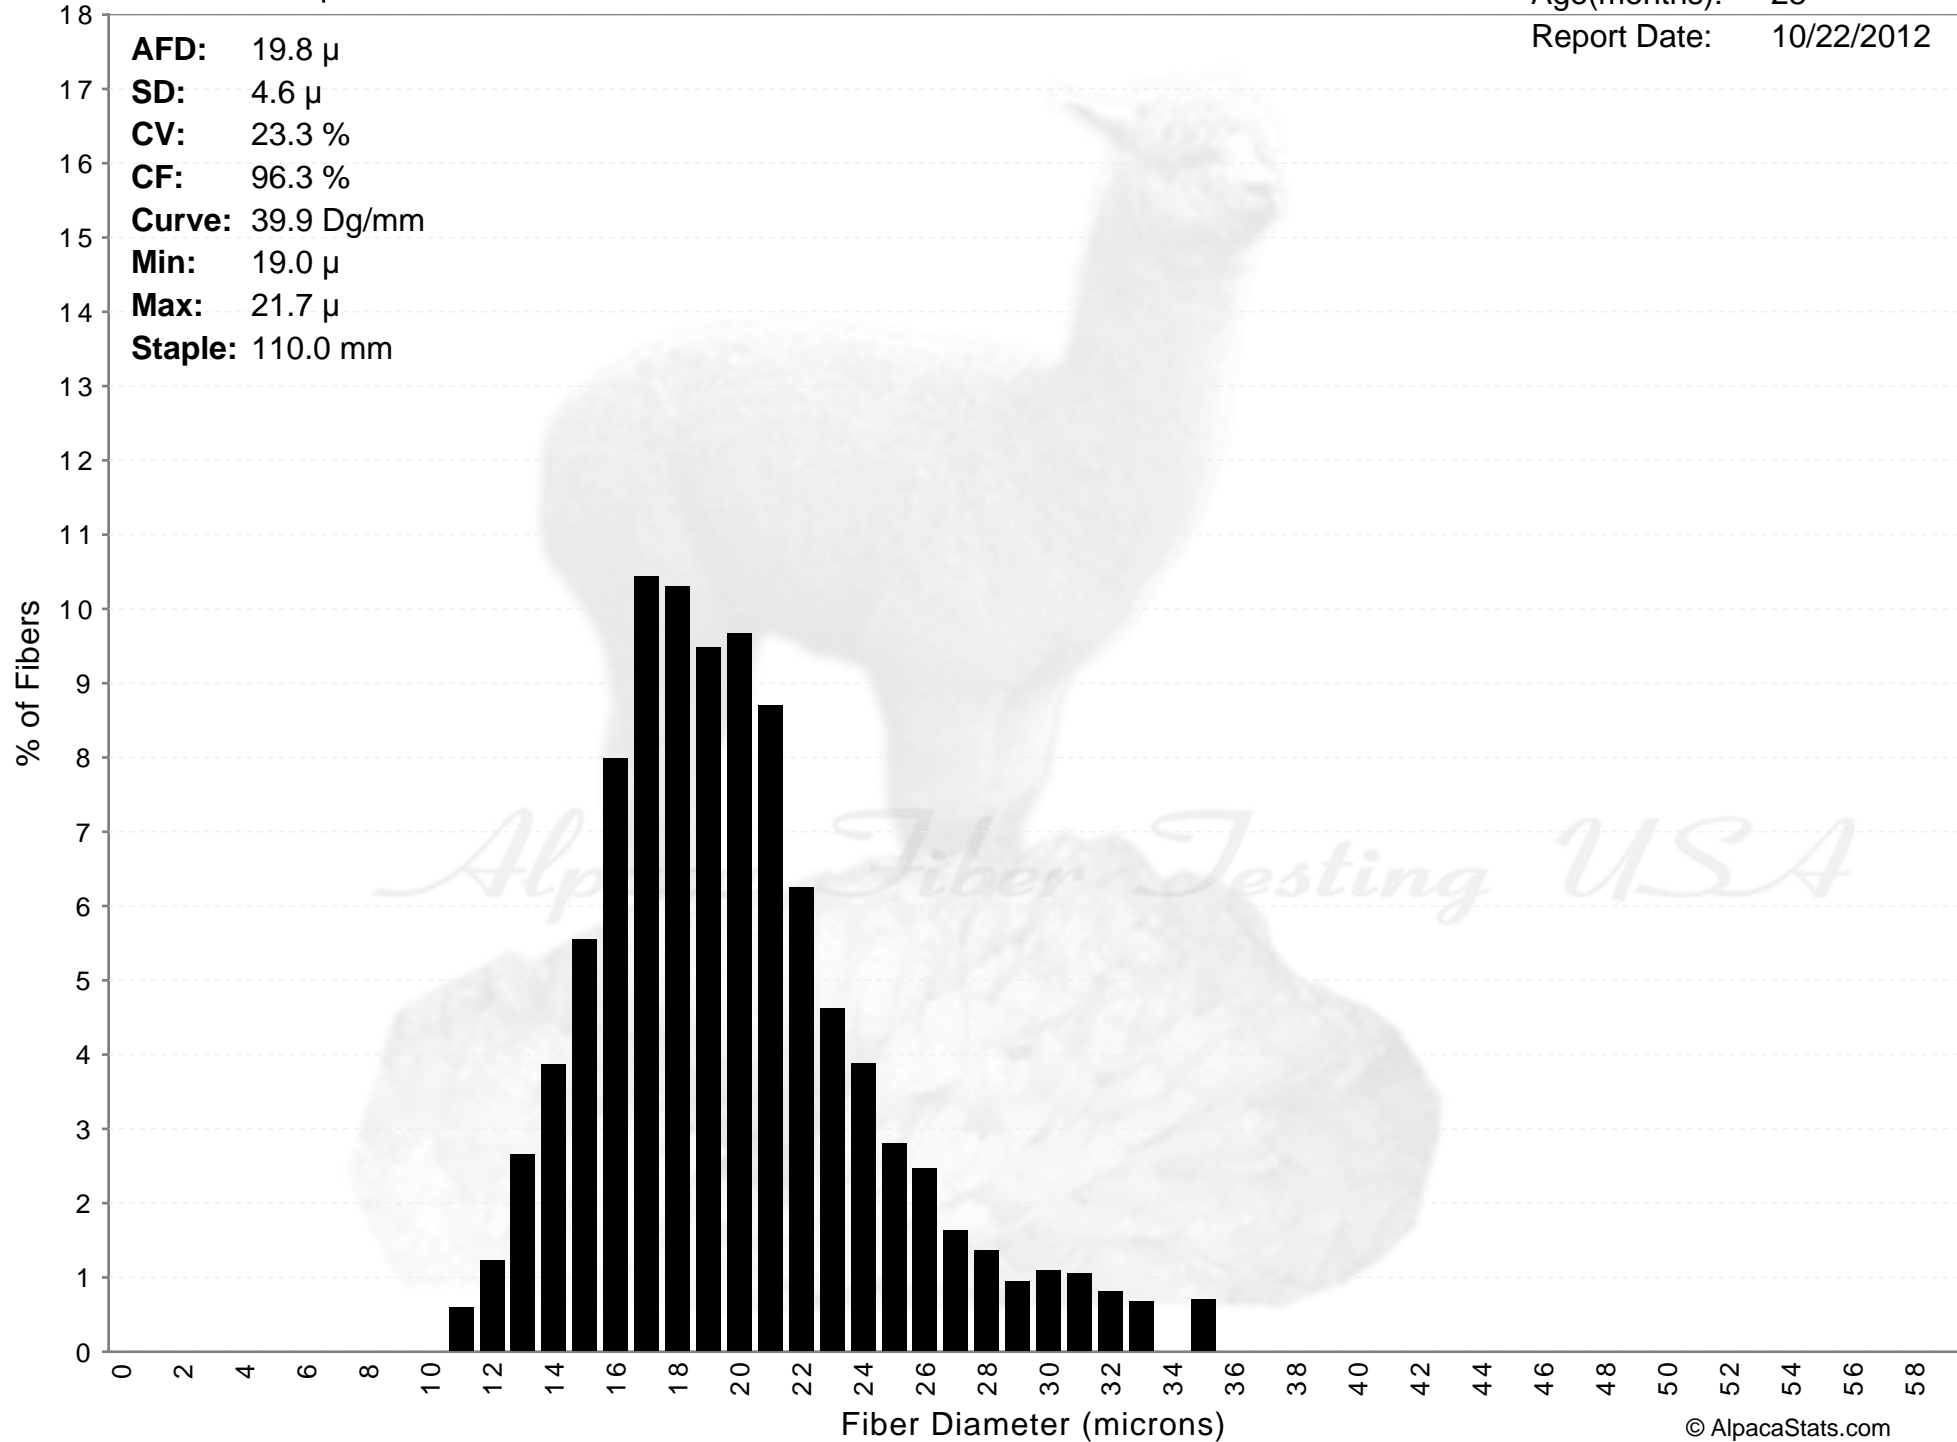

North Coast Alpacas

NORTHCOAST SILVER SOVEREIGN

Age(months): 28
Report Date: 10/22/2012

AFD: 19.8 μ
SD: 4.6 μ
CV: 23.3 %
CF: 96.3 %
Curve: 39.9 Dg/mm
Min: 19.0 μ
Max: 21.7 μ
Staple: 110.0 mm

NORTHCOAST SILVER SOVEREIGN

AFD: 19.8 μ
SD: 4.6 μ
CV: 23.3 %
CF: 96.3 %
Curve: 39.9 Dg/mm
Min: 19.0 μ
Max: 21.7 μ
Staple: 110.0 mm