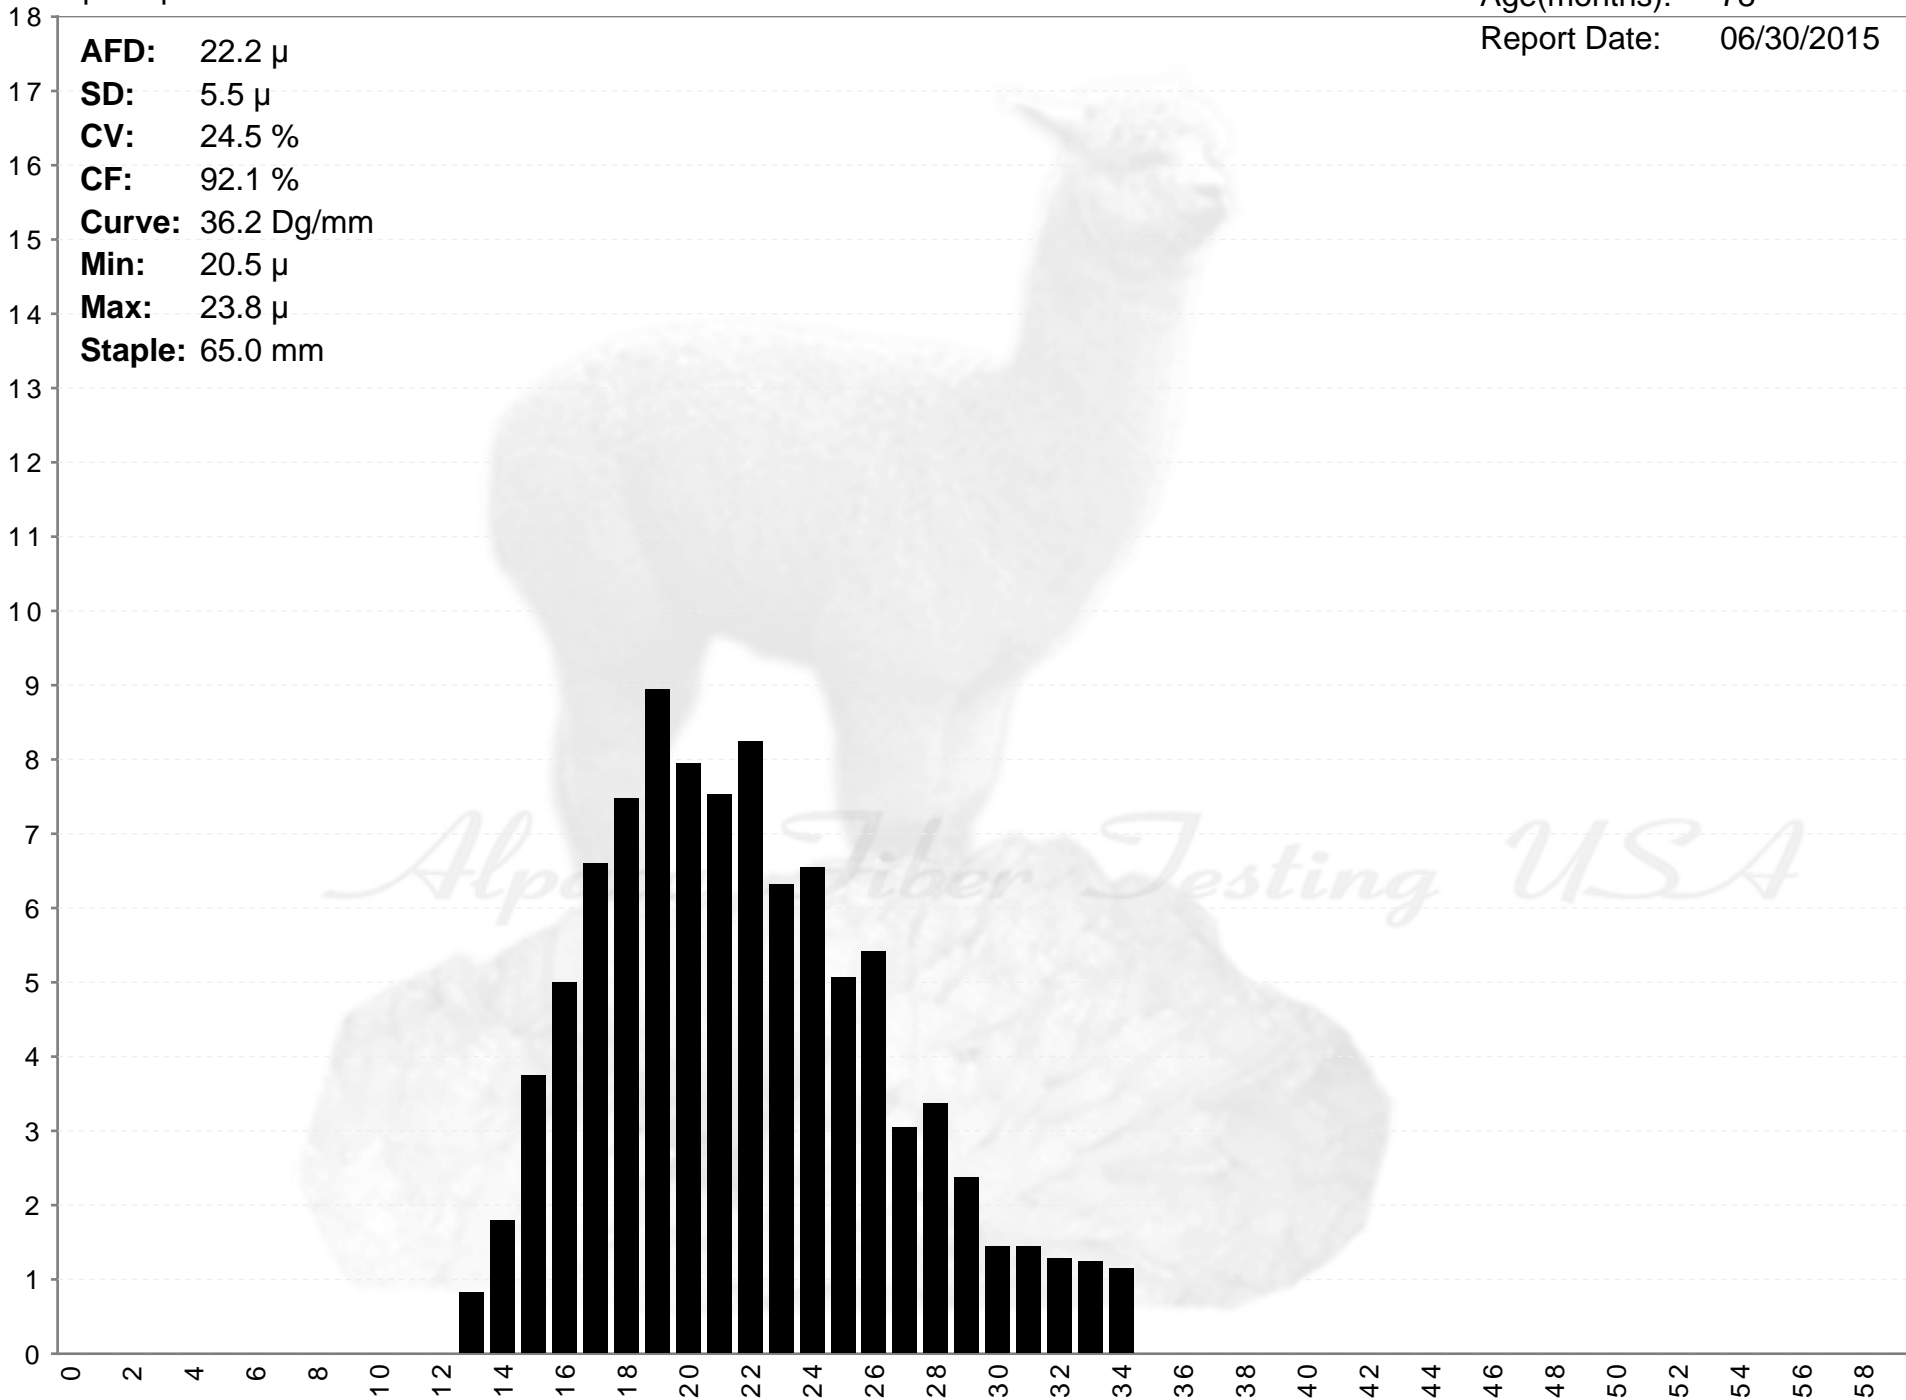

Epic Alpacas

MAJR BELLAGIO

Age(months): 78
Report Date: 06/30/2015

AFD: 22.2 μ
SD: 5.5 μ
CV: 24.5 %
CF: 92.1 %
Curve: 36.2 Dg/mm
Min: 20.5 μ
Max: 23.8 μ
Staple: 65.0 mm

% of Fibers

Fiber Diameter (microns)

Epic Alpacas

MAJR BELLAGIO

Age(months): 78

Report Date: 06/30/2015

AFD: 22.2 μ
SD: 5.5 μ
CV: 24.5 %
CF: 92.1 %
Curve: 36.2 Dg/mm
Min: 20.5 μ
Max: 23.8 μ
Staple: 65.0 mm