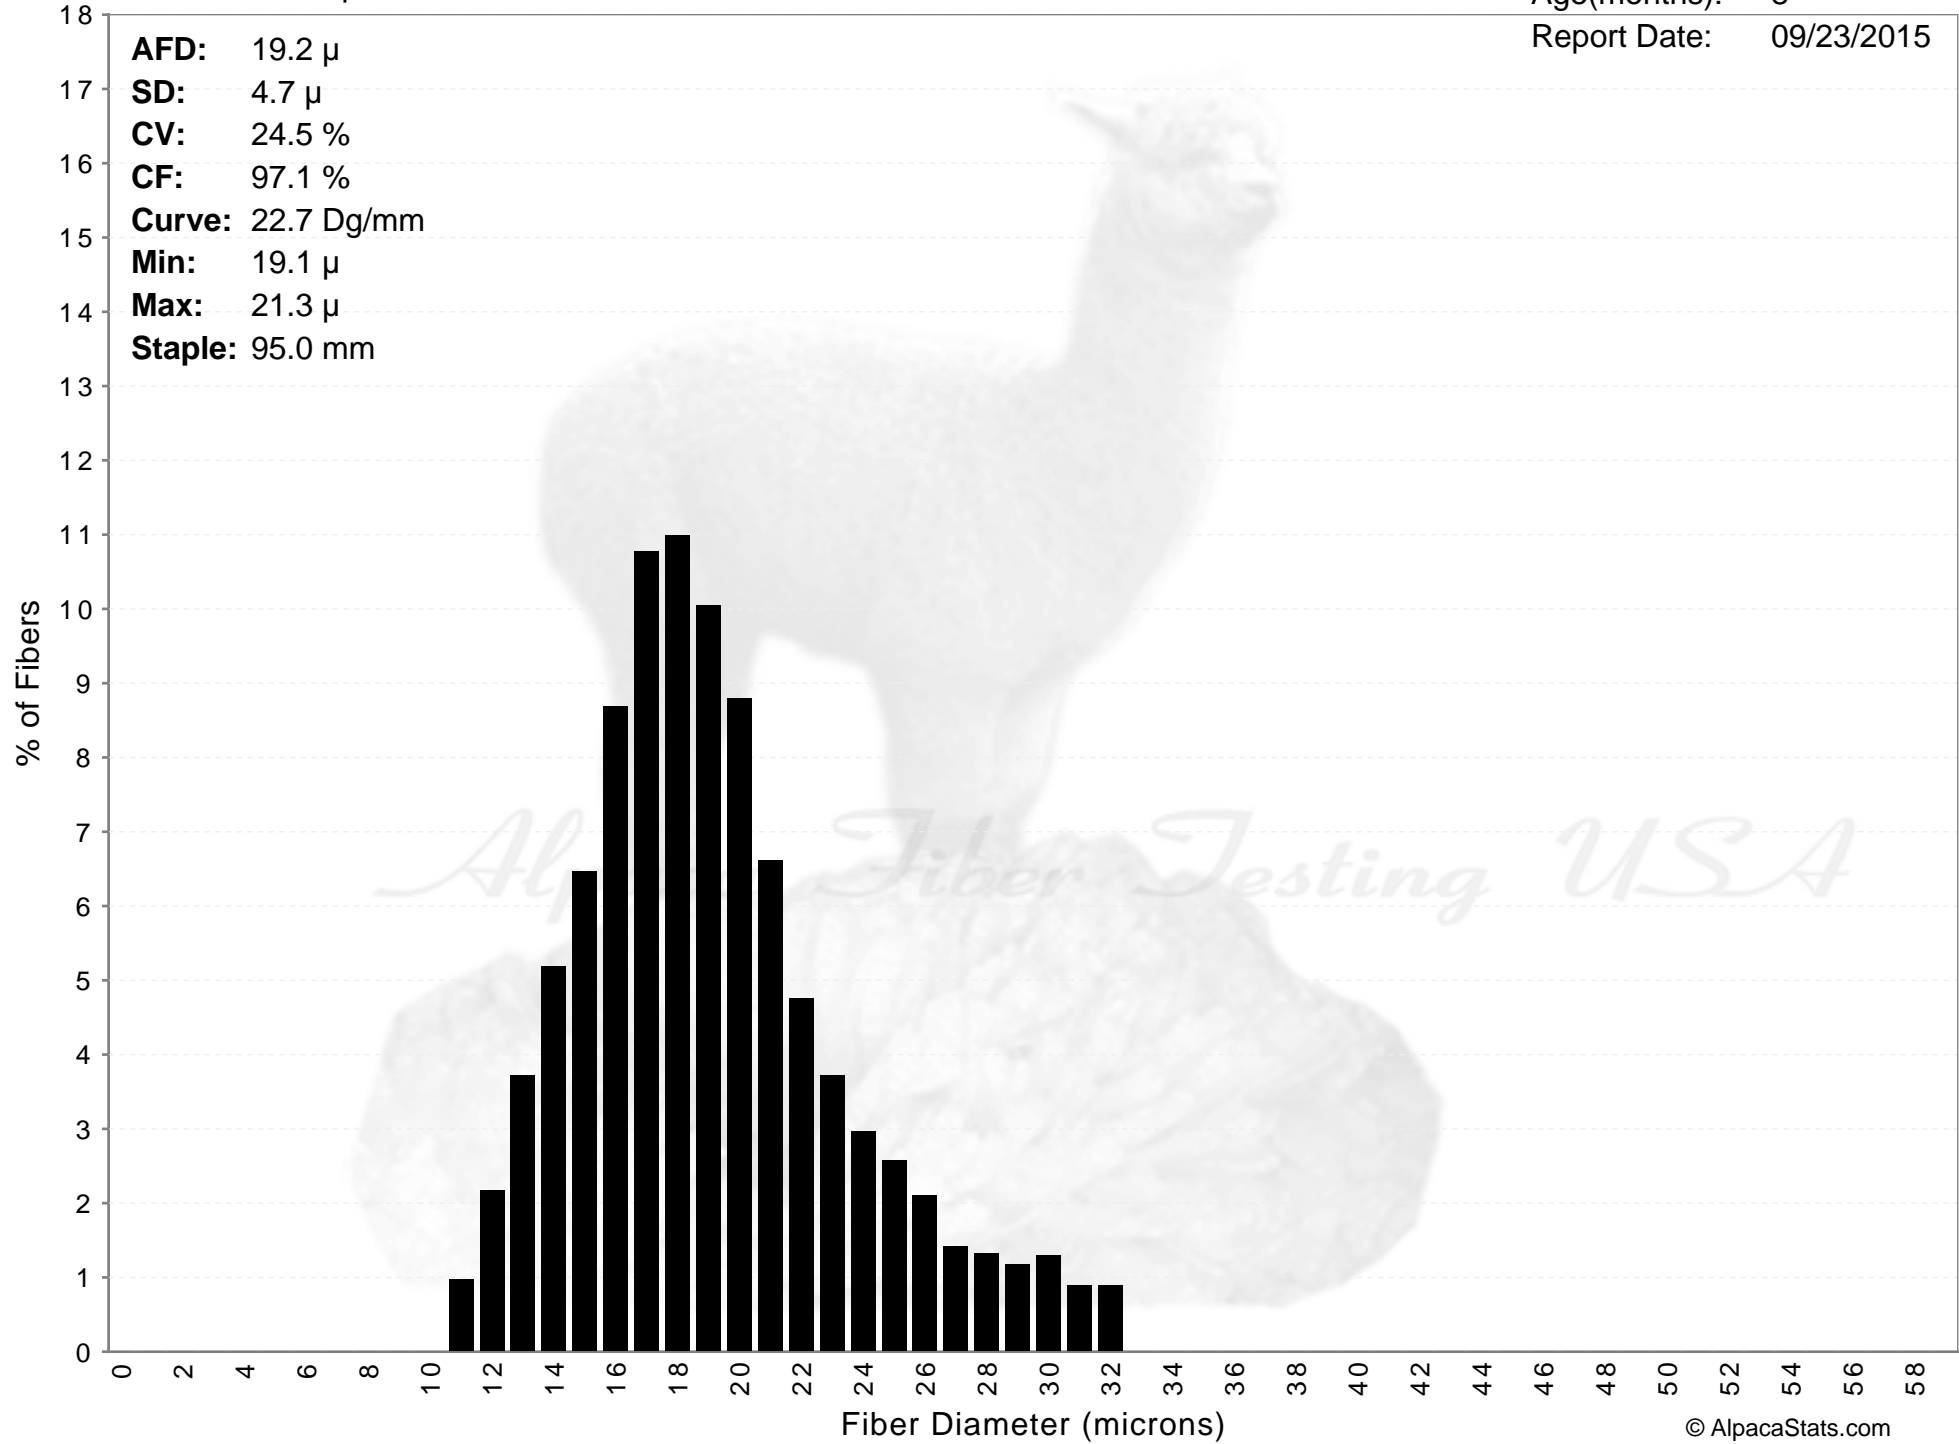

Little Britches Alpacas

4-SIGHTS LYLA

Age(months): 8

Report Date: 09/23/2015

AFD: 19.2 μ
SD: 4.7 μ
CV: 24.5 %
CF: 97.1 %
Curve: 22.7 Dg/mm
Min: 19.1 μ
Max: 21.3 μ
Staple: 95.0 mm

4-SIGHTS LYLA

AFD: 19.2 μ
SD: 4.7 μ
CV: 24.5 %
CF: 97.1 %
Curve: 22.7 Dg/mm
Min: 19.1 μ
Max: 21.3 μ
Staple: 95.0 mm