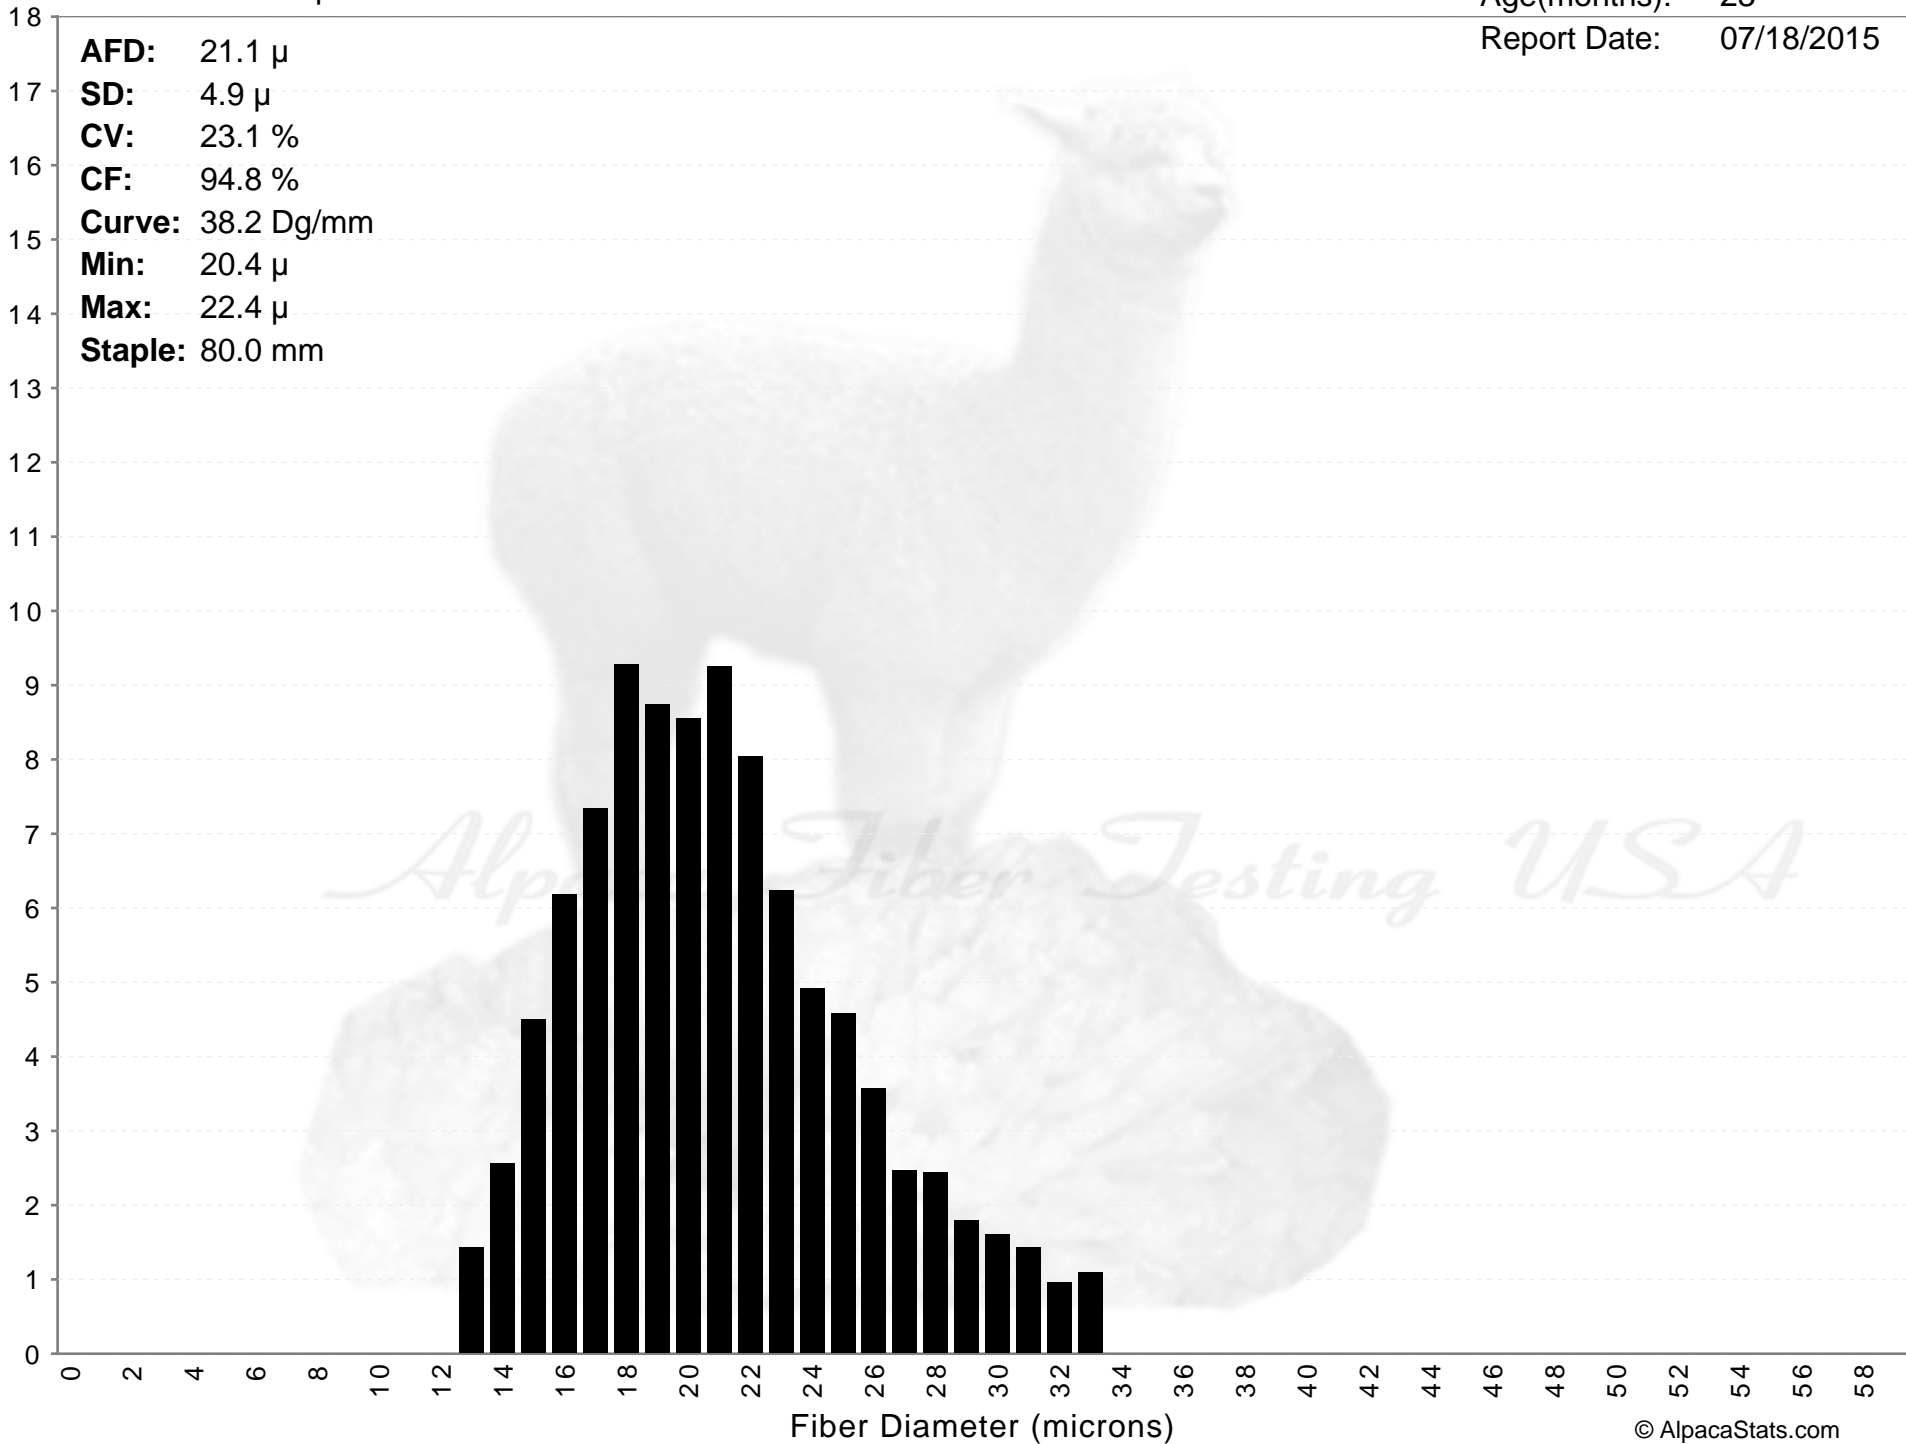

Las Flores del Altiplano

FLORA CLOUD

Age(months): 23
Report Date: 07/18/2015

AFD: 21.1 μ
SD: 4.9 μ
CV: 23.1 %
CF: 94.8 %
Curve: 38.2 Dg/mm
Min: 20.4 μ
Max: 22.4 μ
Staple: 80.0 mm

% of Fibers