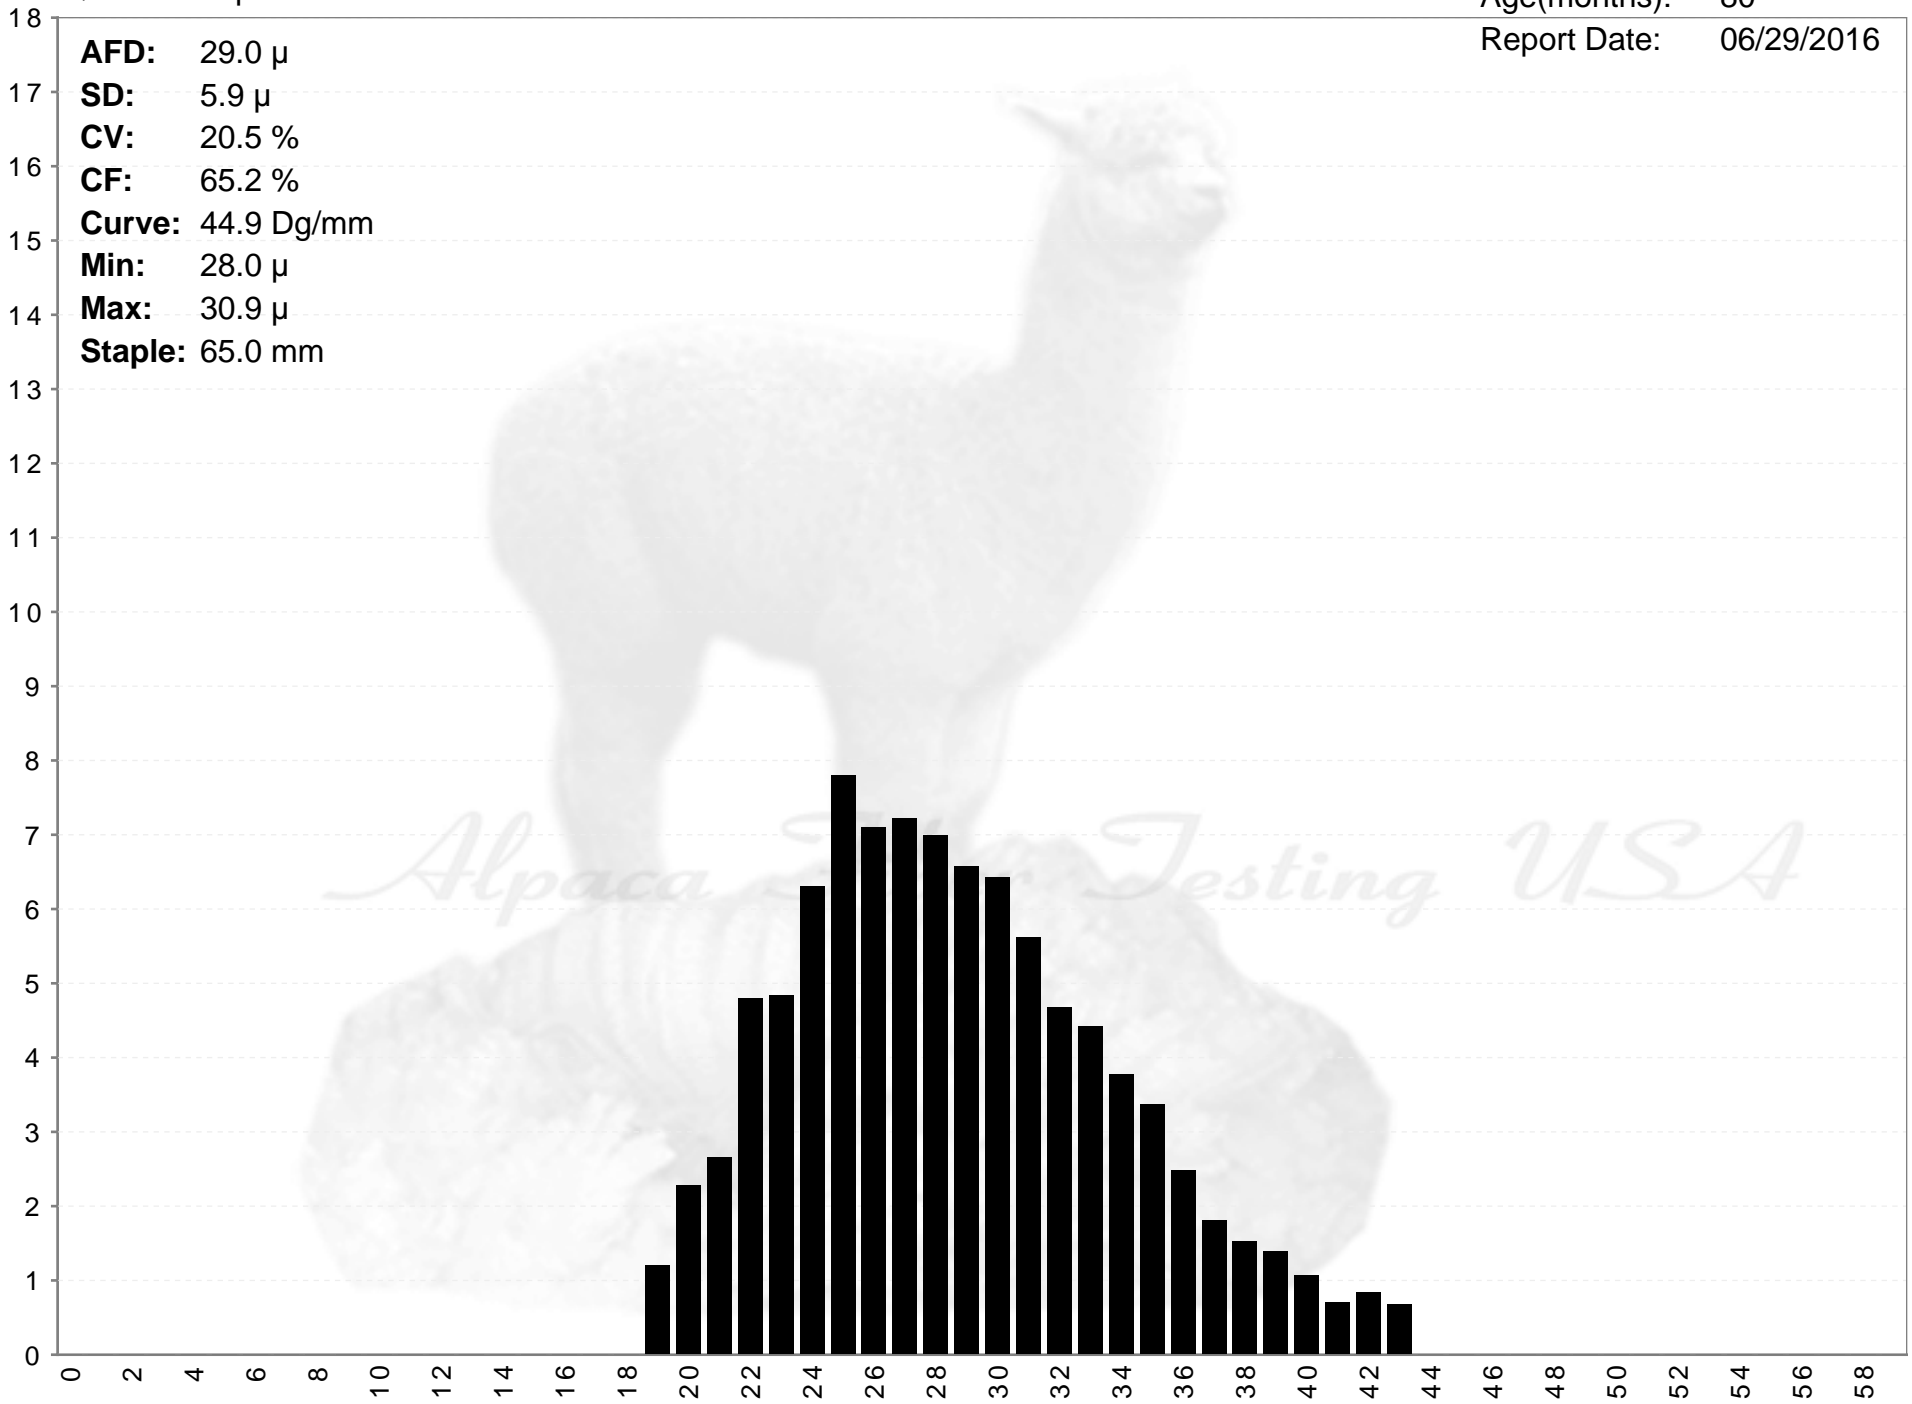

Que Sera Alpacas

RICO

Age(months): 80
Report Date: 06/29/2016

AFD: 29.0 μ
SD: 5.9 μ
CV: 20.5 %
CF: 65.2 %
Curve: 44.9 Dg/mm
Min: 28.0 μ
Max: 30.9 μ
Staple: 65.0 mm

% of Fibers

Alpaca Stats Testing USA

Fiber Diameter (microns)

Que Sera Alpacas

RICO

Age(months): 80
Report Date: 06/29/2016

AFD: 29.0 μ
SD: 5.9 μ
CV: 20.5 %
CF: 65.2 %
Curve: 44.9 Dg/mm
Min: 28.0 μ
Max: 30.9 μ
Staple: 65.0 mm