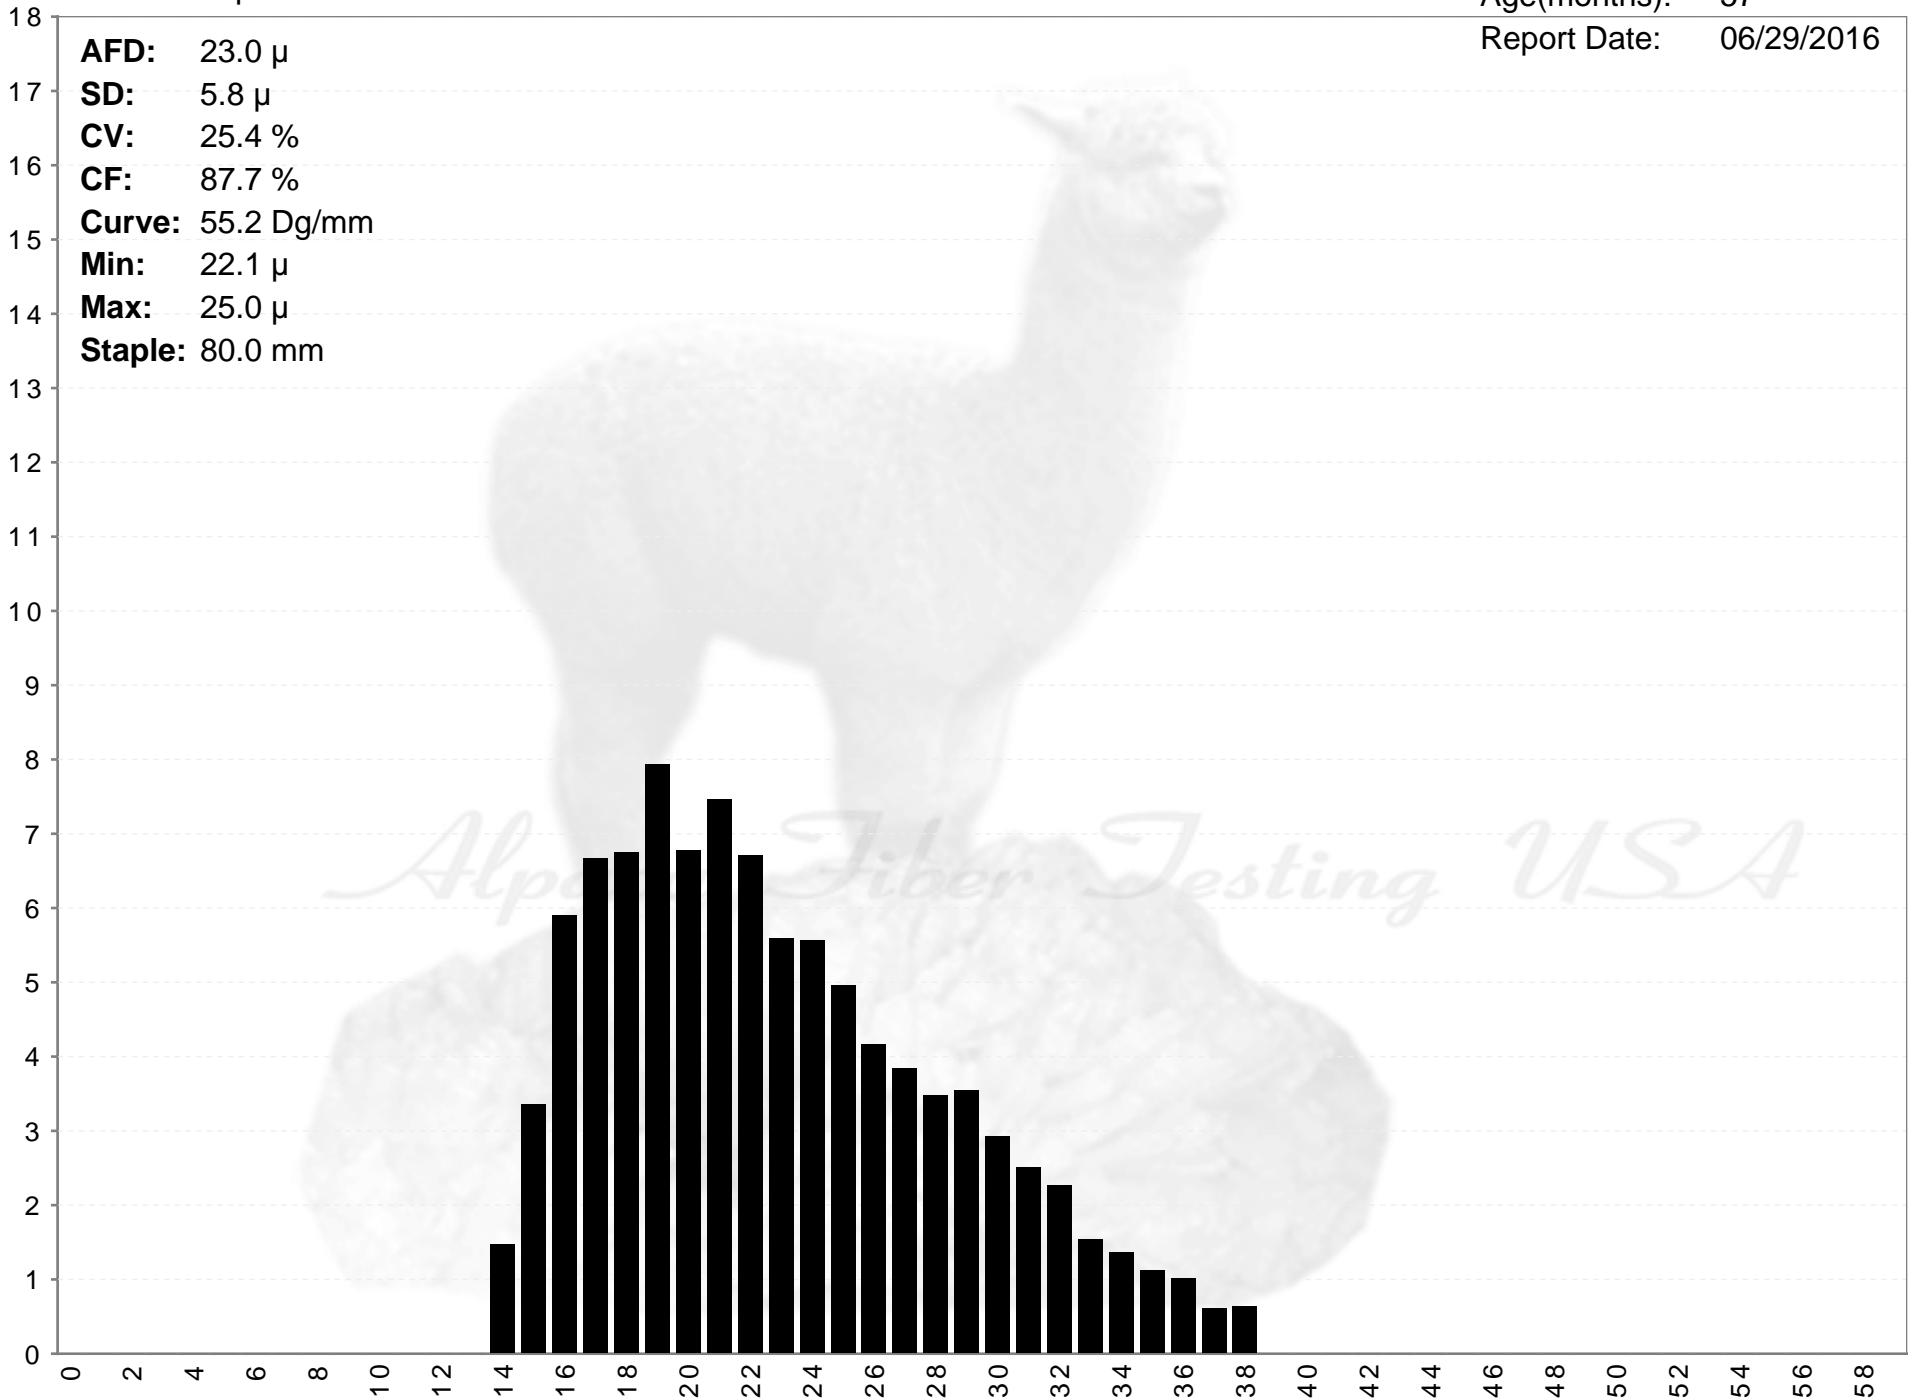

Que Sera Alpacas

RENAISSANCE

Age(months): 57
Report Date: 06/29/2016

AFD: 23.0 μ
SD: 5.8 μ
CV: 25.4 %
CF: 87.7 %
Curve: 55.2 Dg/mm
Min: 22.1 μ
Max: 25.0 μ
Staple: 80.0 mm

% of Fibers

Fiber Diameter (microns)

Que Sera Alpacas

RENAISSANCE

Age(months): 57

Report Date: 06/29/2016

AFD: 23.0 μ
SD: 5.8 μ
CV: 25.4 %
CF: 87.7 %
Curve: 55.2 Dg/mm
Min: 22.1 μ
Max: 25.0 μ
Staple: 80.0 mm