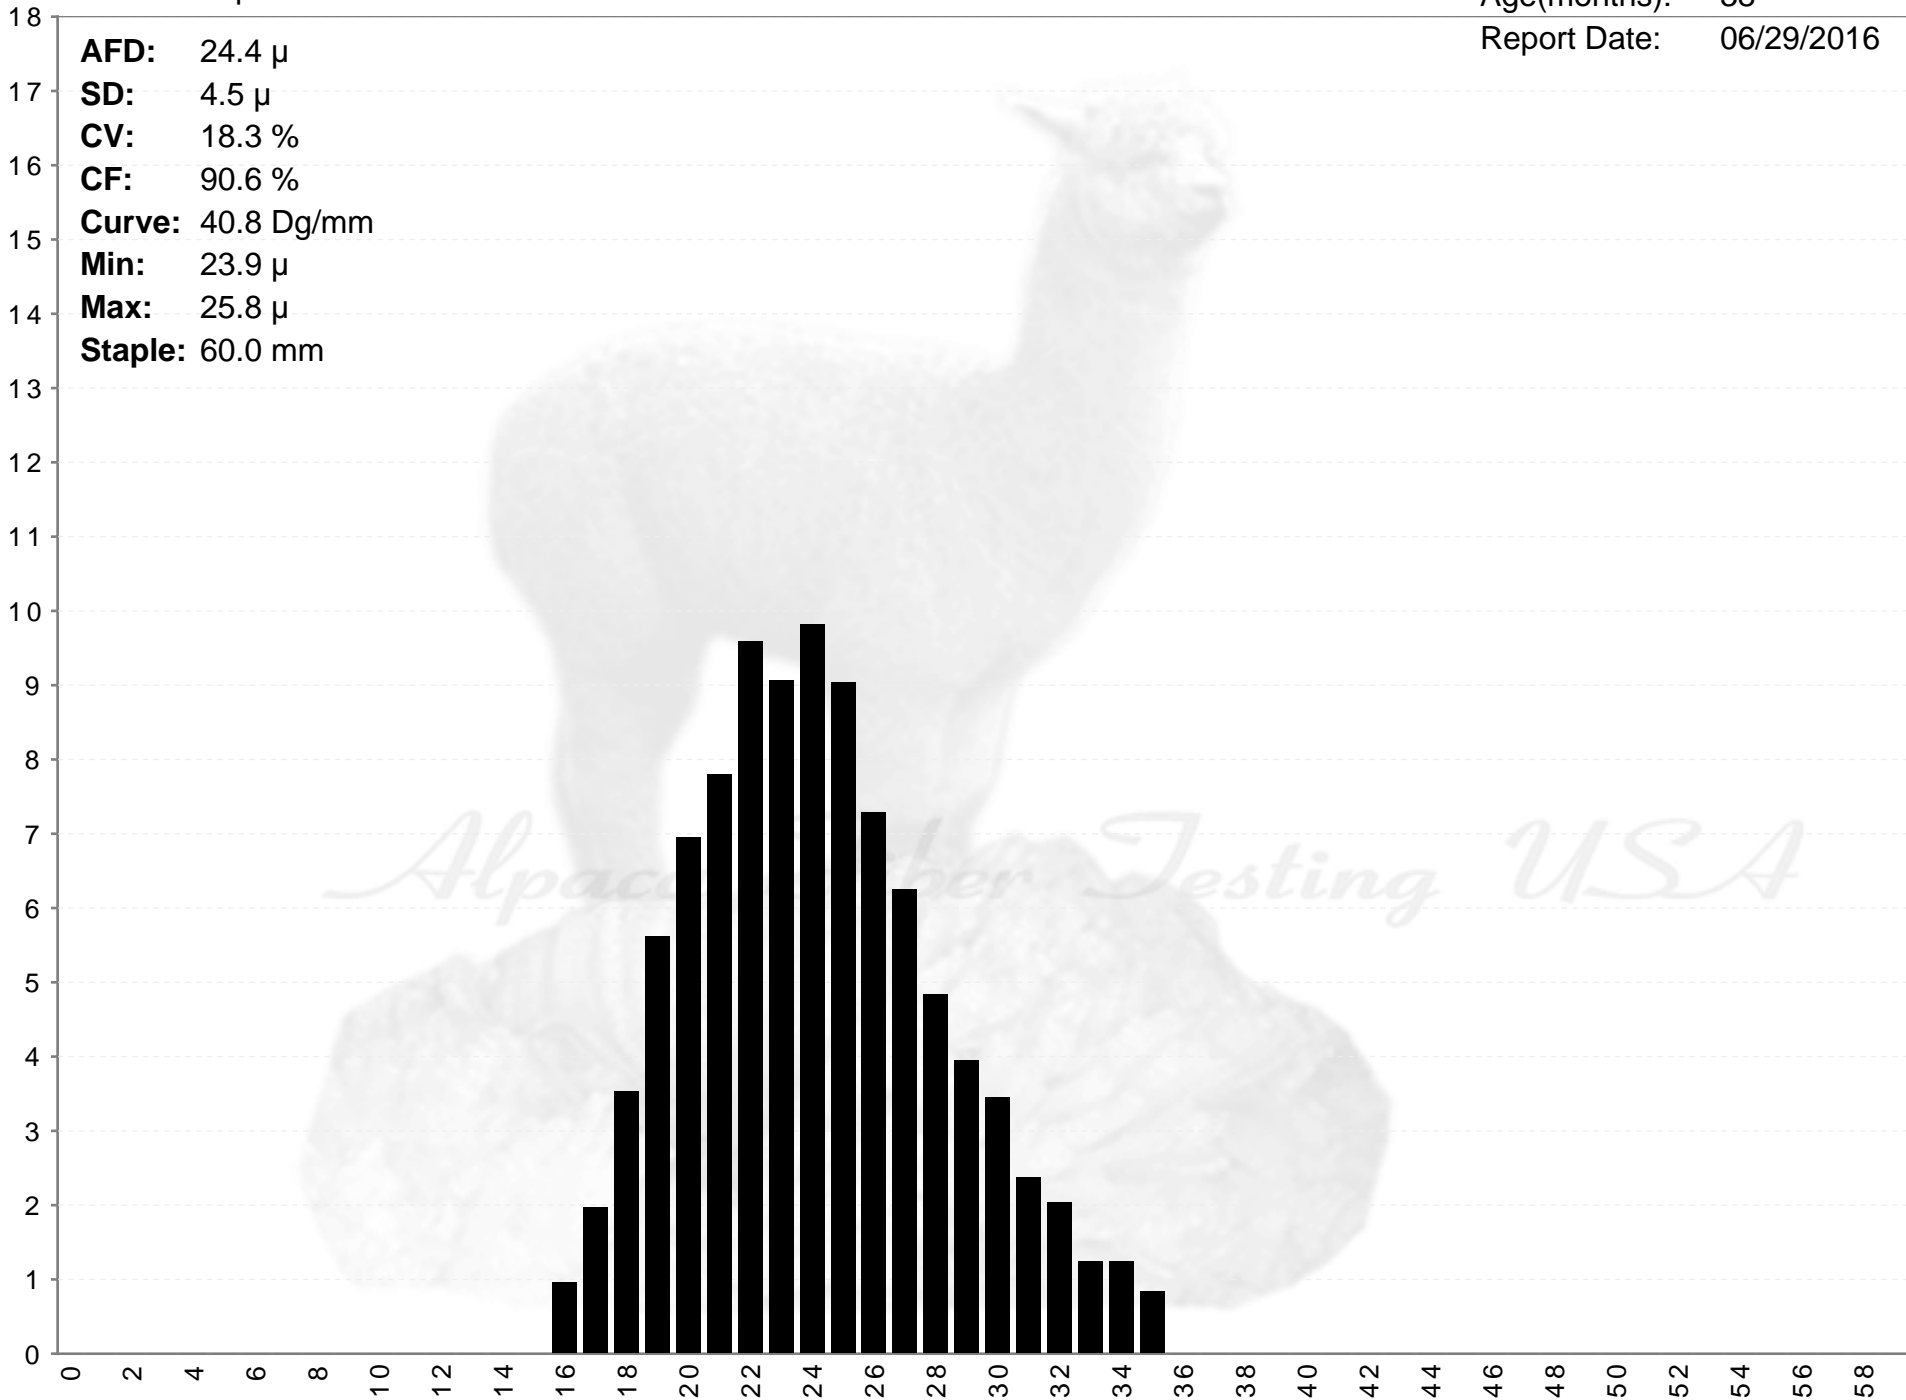

Que Sera Alpacas

IKE

Age(months): 38
Report Date: 06/29/2016

AFD: 24.4 μ
SD: 4.5 μ
CV: 18.3 %
CF: 90.6 %
Curve: 40.8 Dg/mm
Min: 23.9 μ
Max: 25.8 μ
Staple: 60.0 mm

% of Fibers

Alpaca Fiber Testing USA

Fiber Diameter (microns)

Que Sera Alpacas

IKE

Age(months): 38

Report Date: 06/29/2016

AFD: 24.4 μ
SD: 4.5 μ
CV: 18.3 %
CF: 90.6 %
Curve: 40.8 Dg/mm
Min: 23.9 μ
Max: 25.8 μ
Staple: 60.0 mm