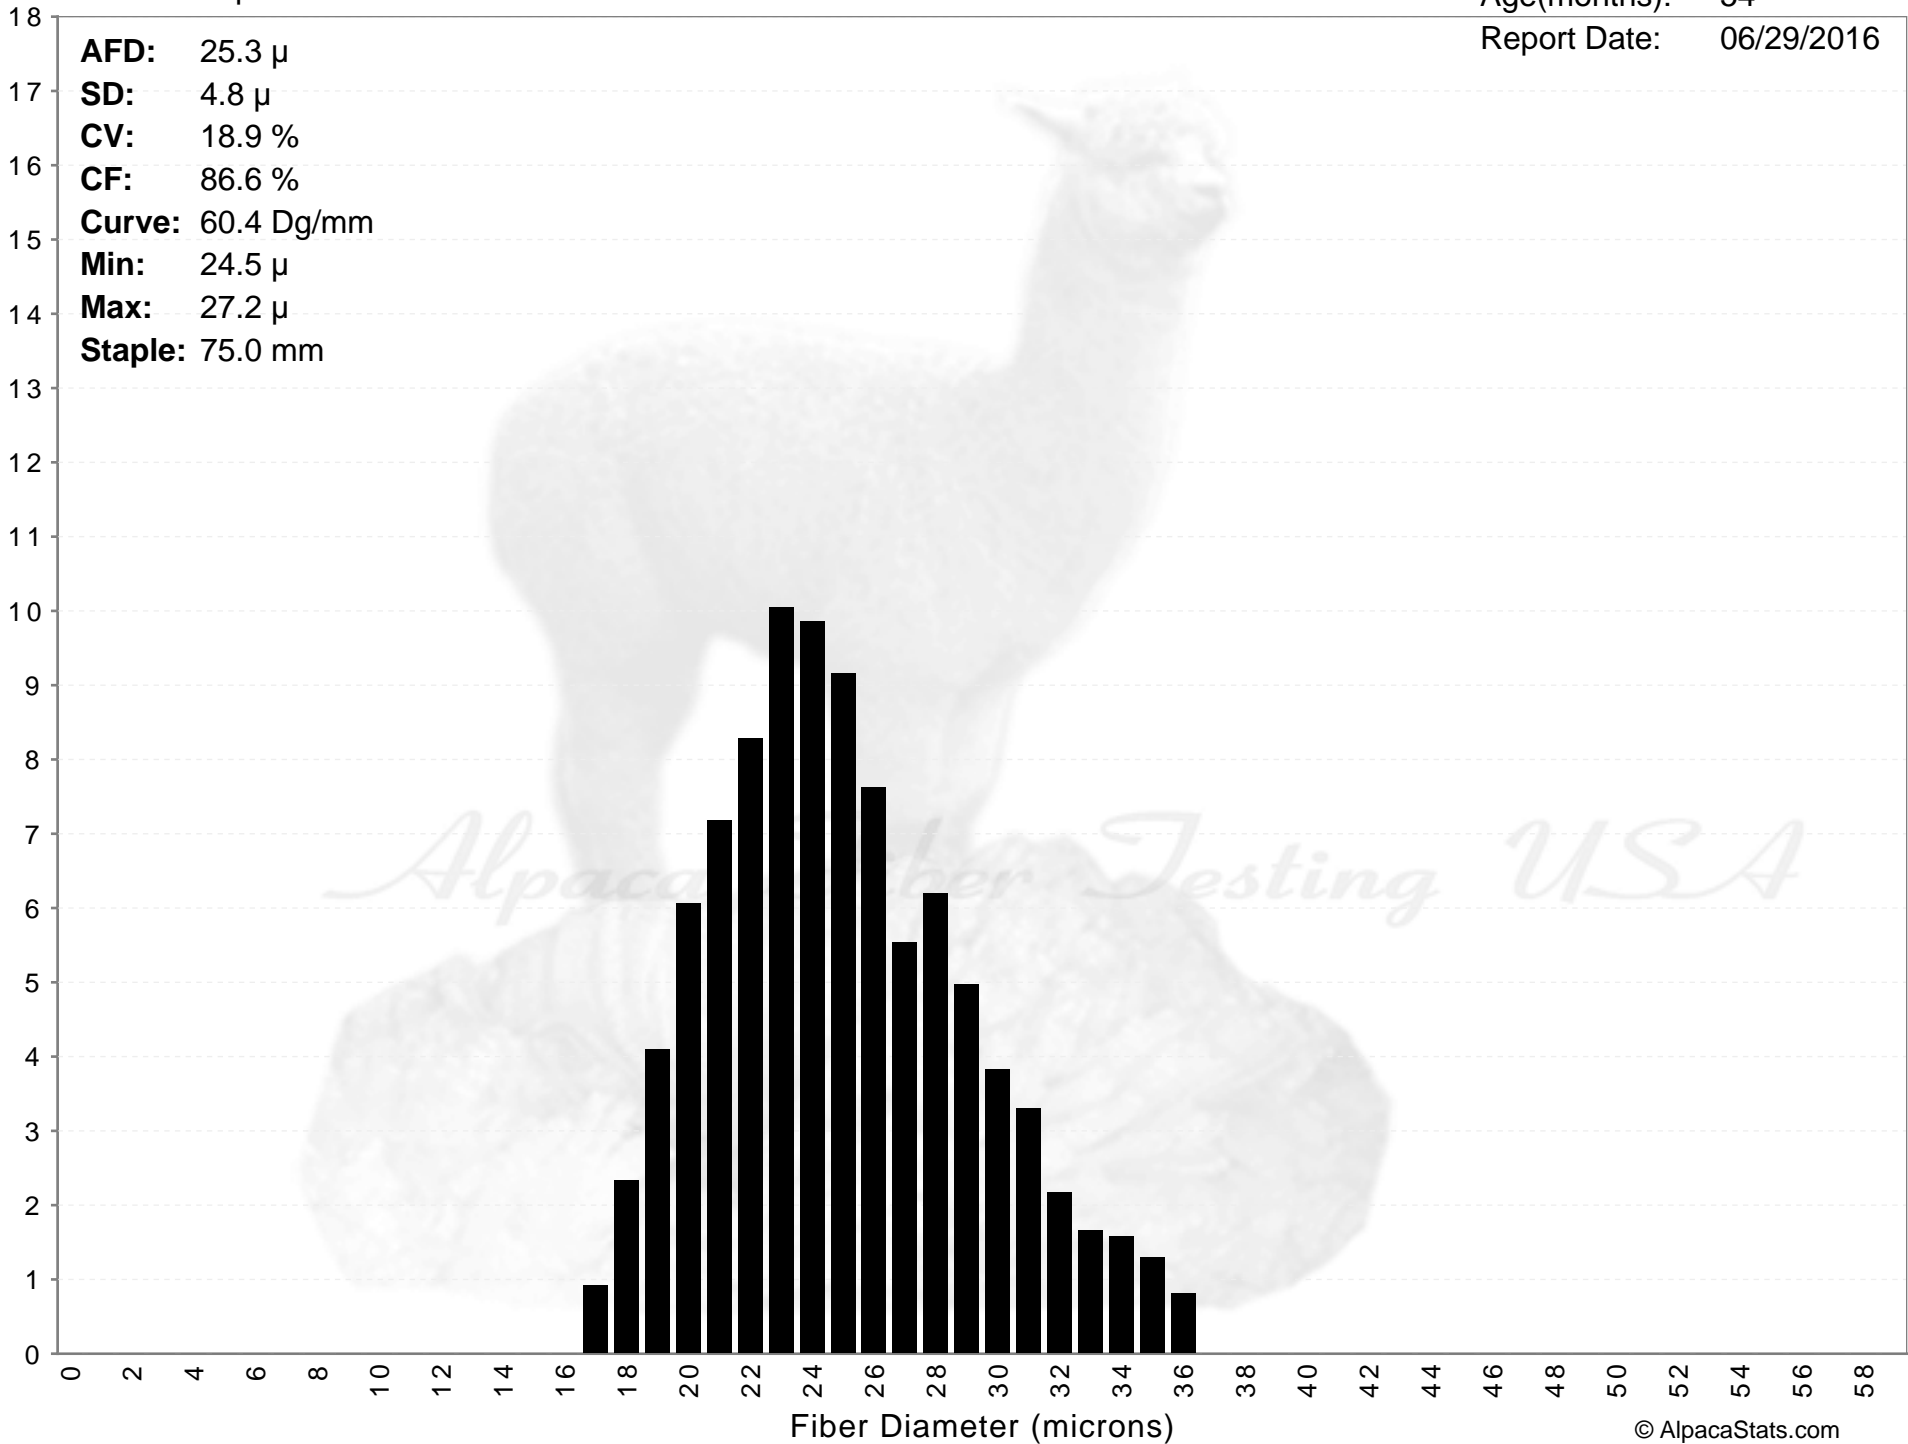

Que Sera Alpacas

LAYLA

Age(months): 54
Report Date: 06/29/2016

AFD: 25.3 μ
SD: 4.8 μ
CV: 18.9 %
CF: 86.6 %
Curve: 60.4 Dg/mm
Min: 24.5 μ
Max: 27.2 μ
Staple: 75.0 mm

% of Fibers

Alpaca Fiber Testing USA