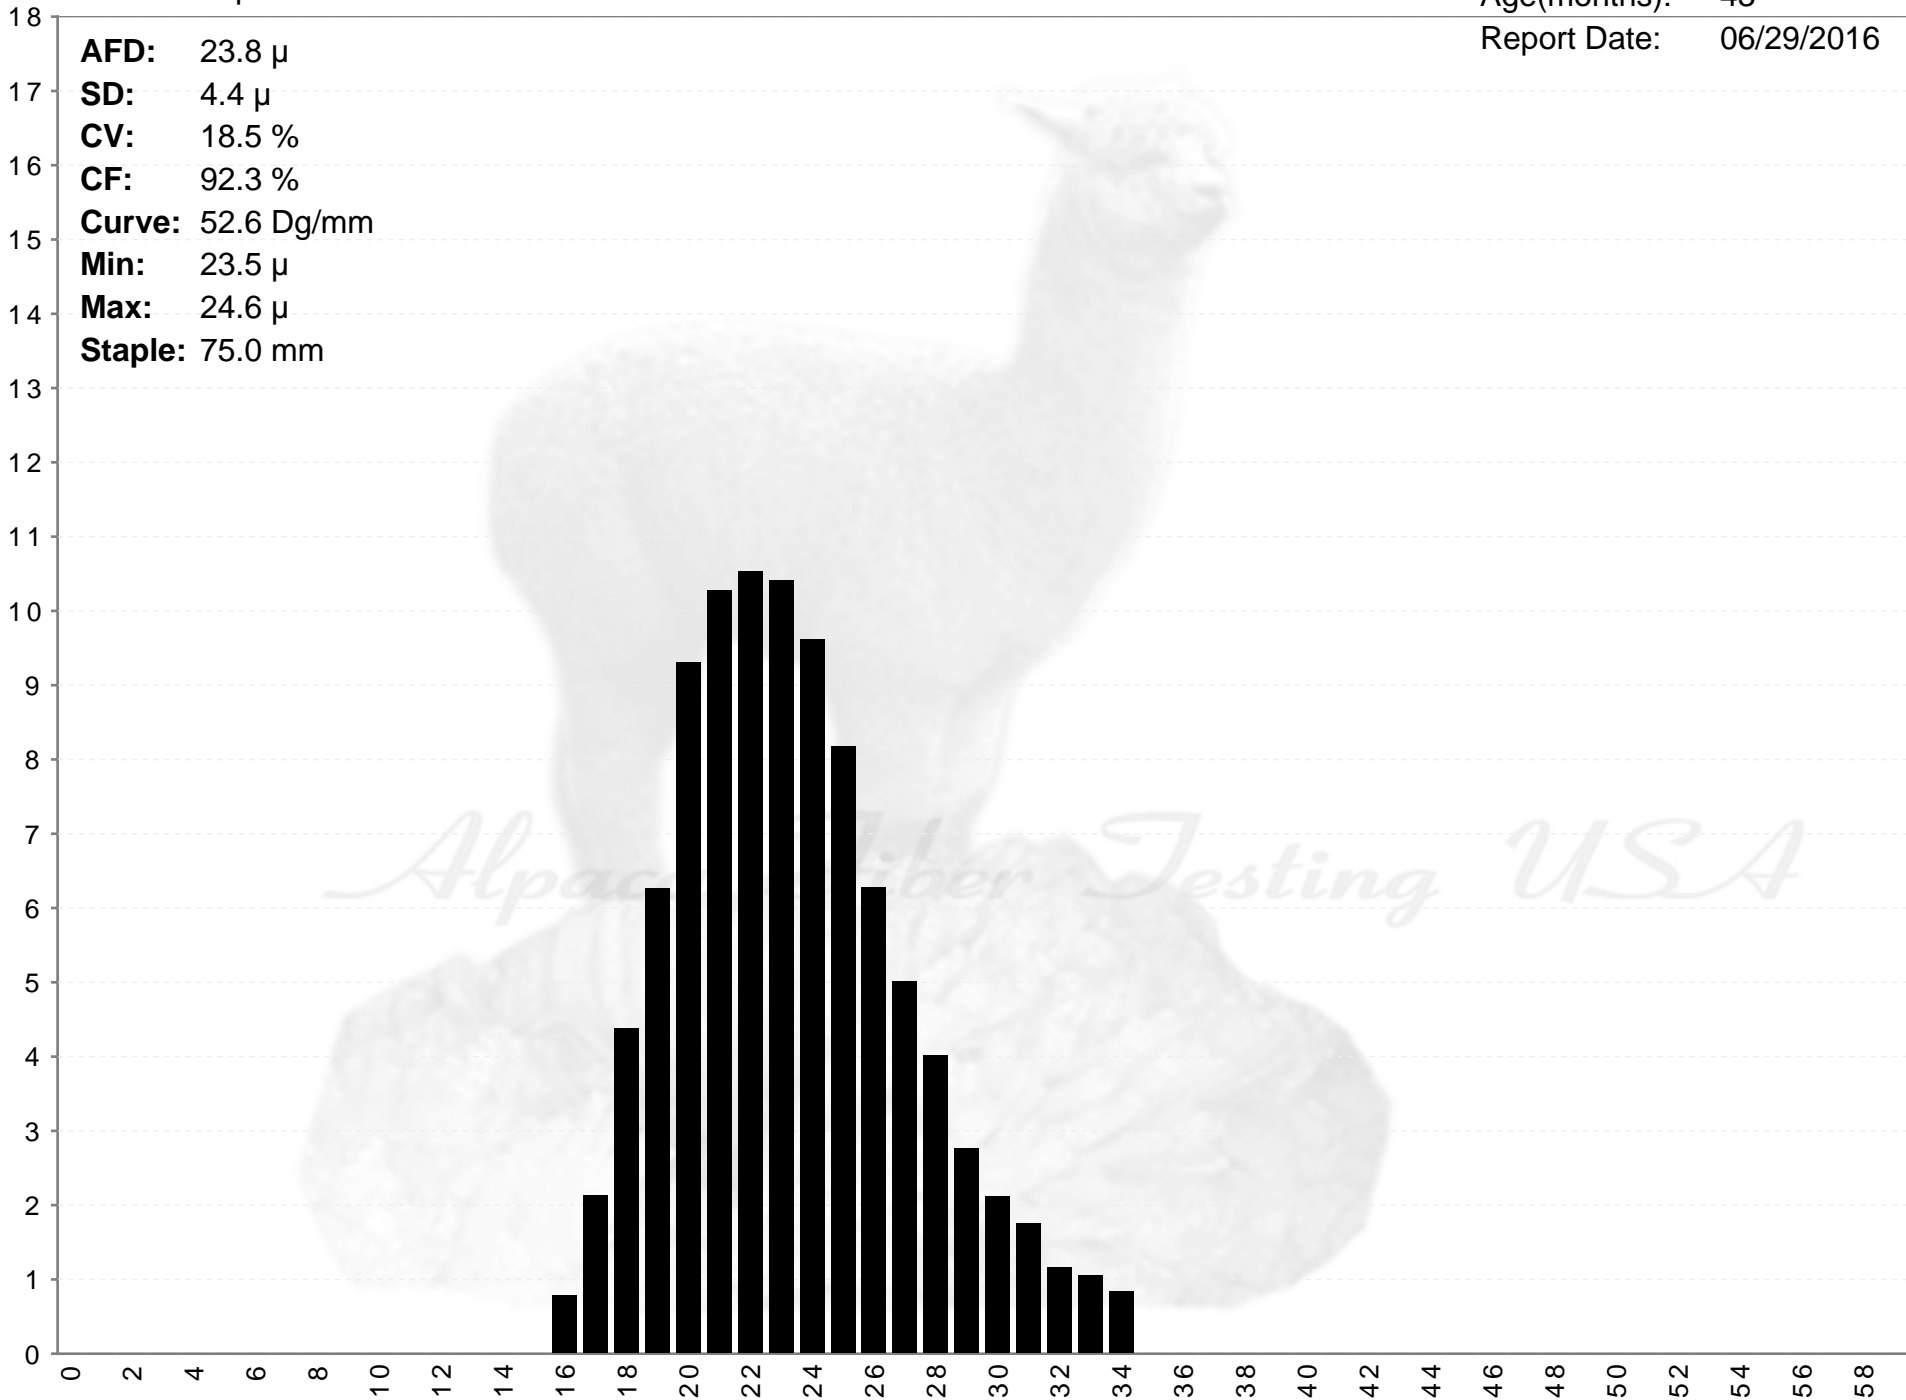

Que Sera Alpacas

EDEN

Age(months): 43
Report Date: 06/29/2016

AFD: 23.8 μ
SD: 4.4 μ
CV: 18.5 %
CF: 92.3 %
Curve: 52.6 Dg/mm
Min: 23.5 μ
Max: 24.6 μ
Staple: 75.0 mm

% of Fibers

Alpaca Fiber Testing USA

Fiber Diameter (microns)

Que Sera Alpacas

EDEN

Age(months): 43

Report Date: 06/29/2016

AFD: 23.8 μ
SD: 4.4 μ
CV: 18.5 %
CF: 92.3 %
Curve: 52.6 Dg/mm
Min: 23.5 μ
Max: 24.6 μ
Staple: 75.0 mm