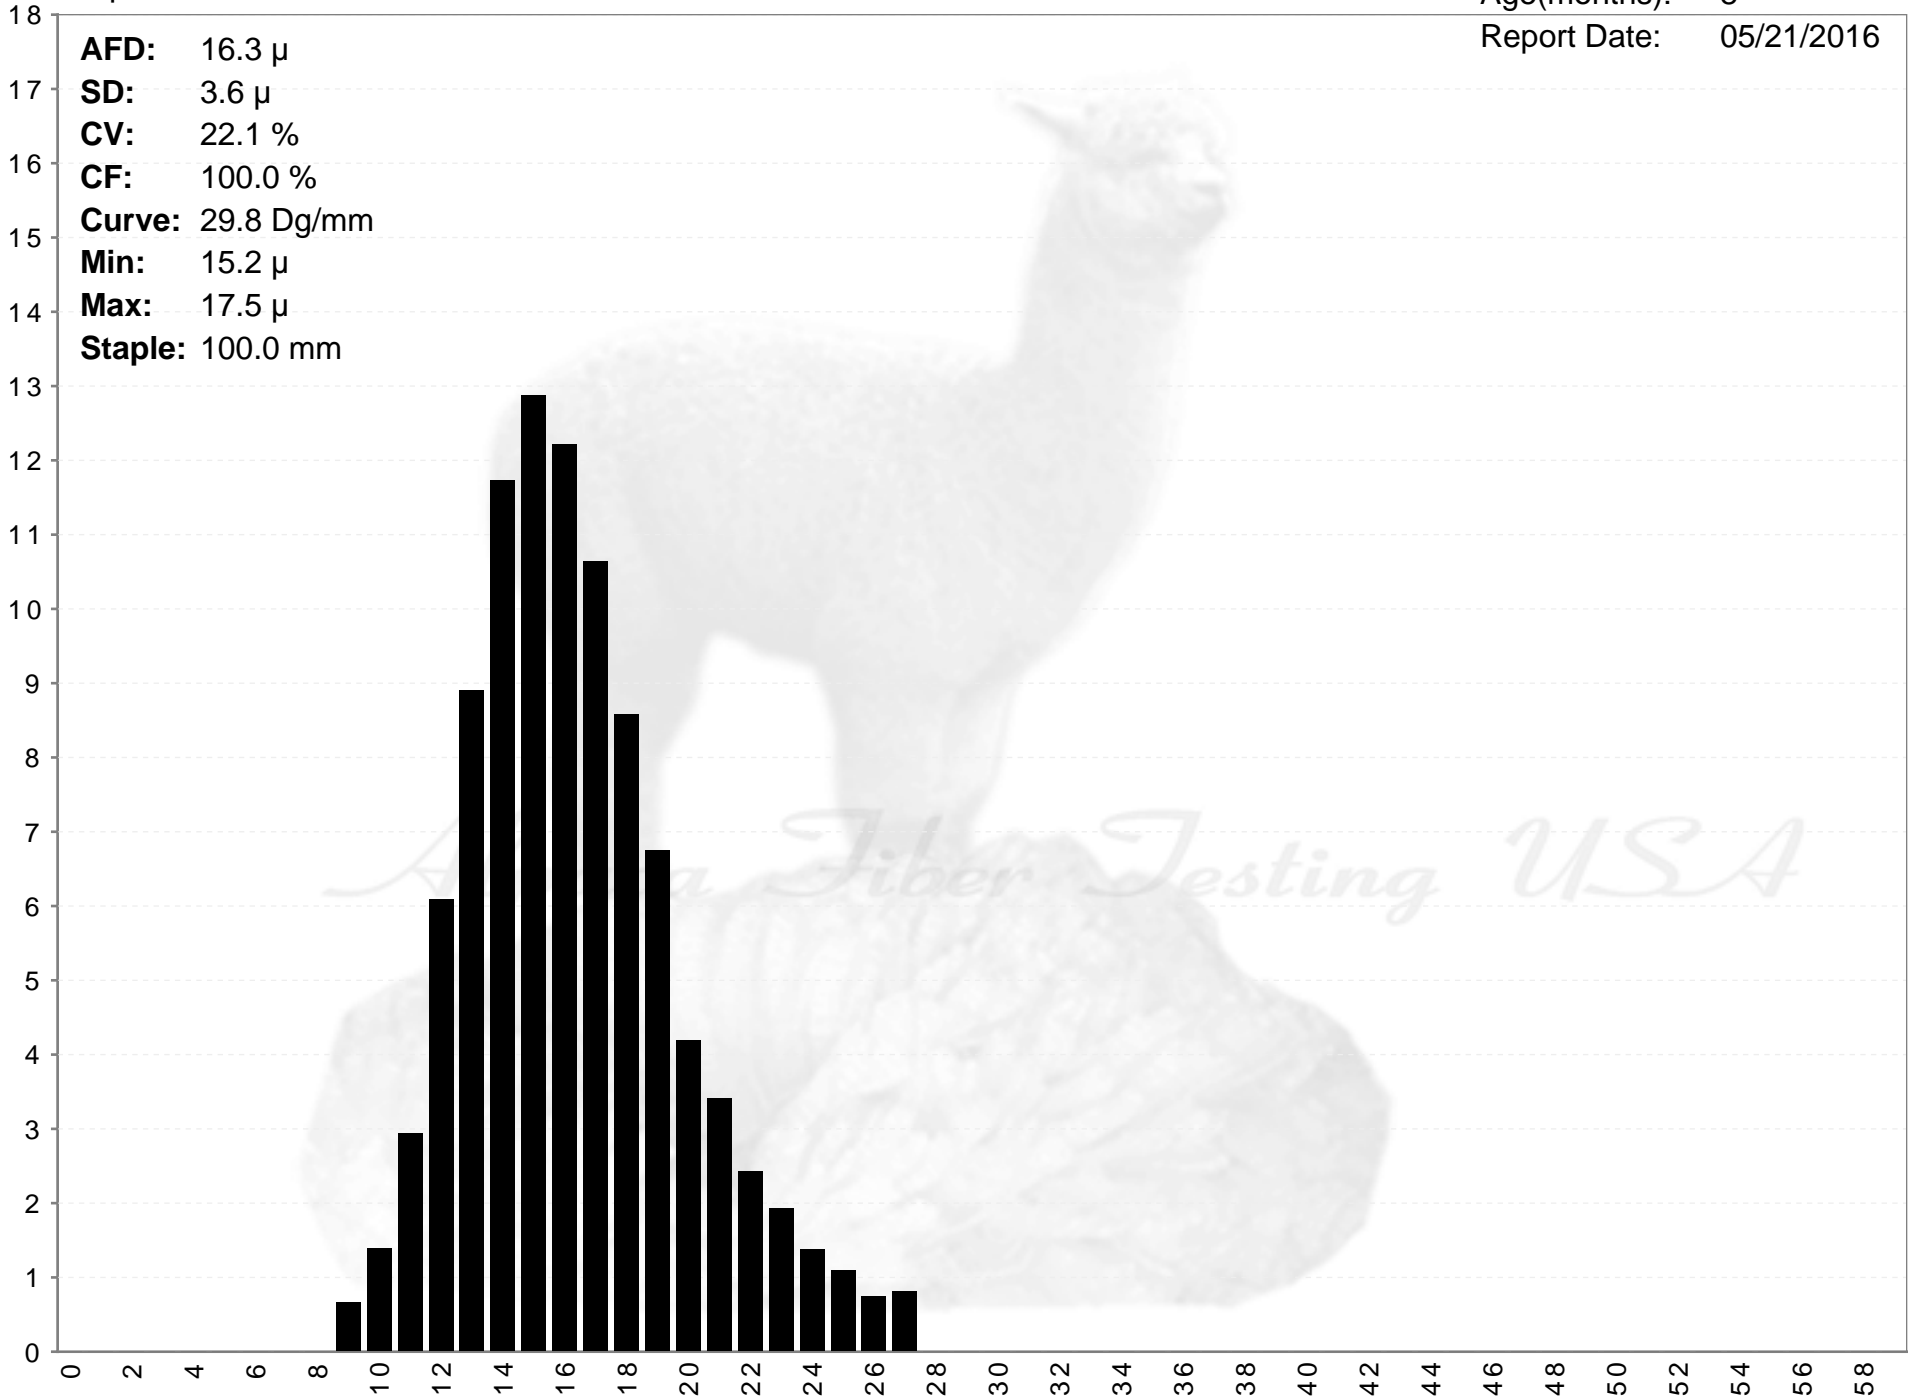

Stephanie Block

SUNDROP'S BELLA FANCY PANTS

Age(months): 8

Report Date: 05/21/2016

AFD: 16.3 μ
SD: 3.6 μ
CV: 22.1 %
CF: 100.0 %
Curve: 29.8 Dg/mm
Min: 15.2 μ
Max: 17.5 μ
Staple: 100.0 mm

% of Fibers

Fiber Diameter (microns)

Stephanie Block

SUNDROP'S BELLA FANCY PANTS

Age(months): 8
Report Date: 05/21/2016

AFD: 16.3 μ
SD: 3.6 μ
CV: 22.1 %
CF: 100.0 %
Curve: 29.8 Dg/mm
Min: 15.2 μ
Max: 17.5 μ
Staple: 100.0 mm