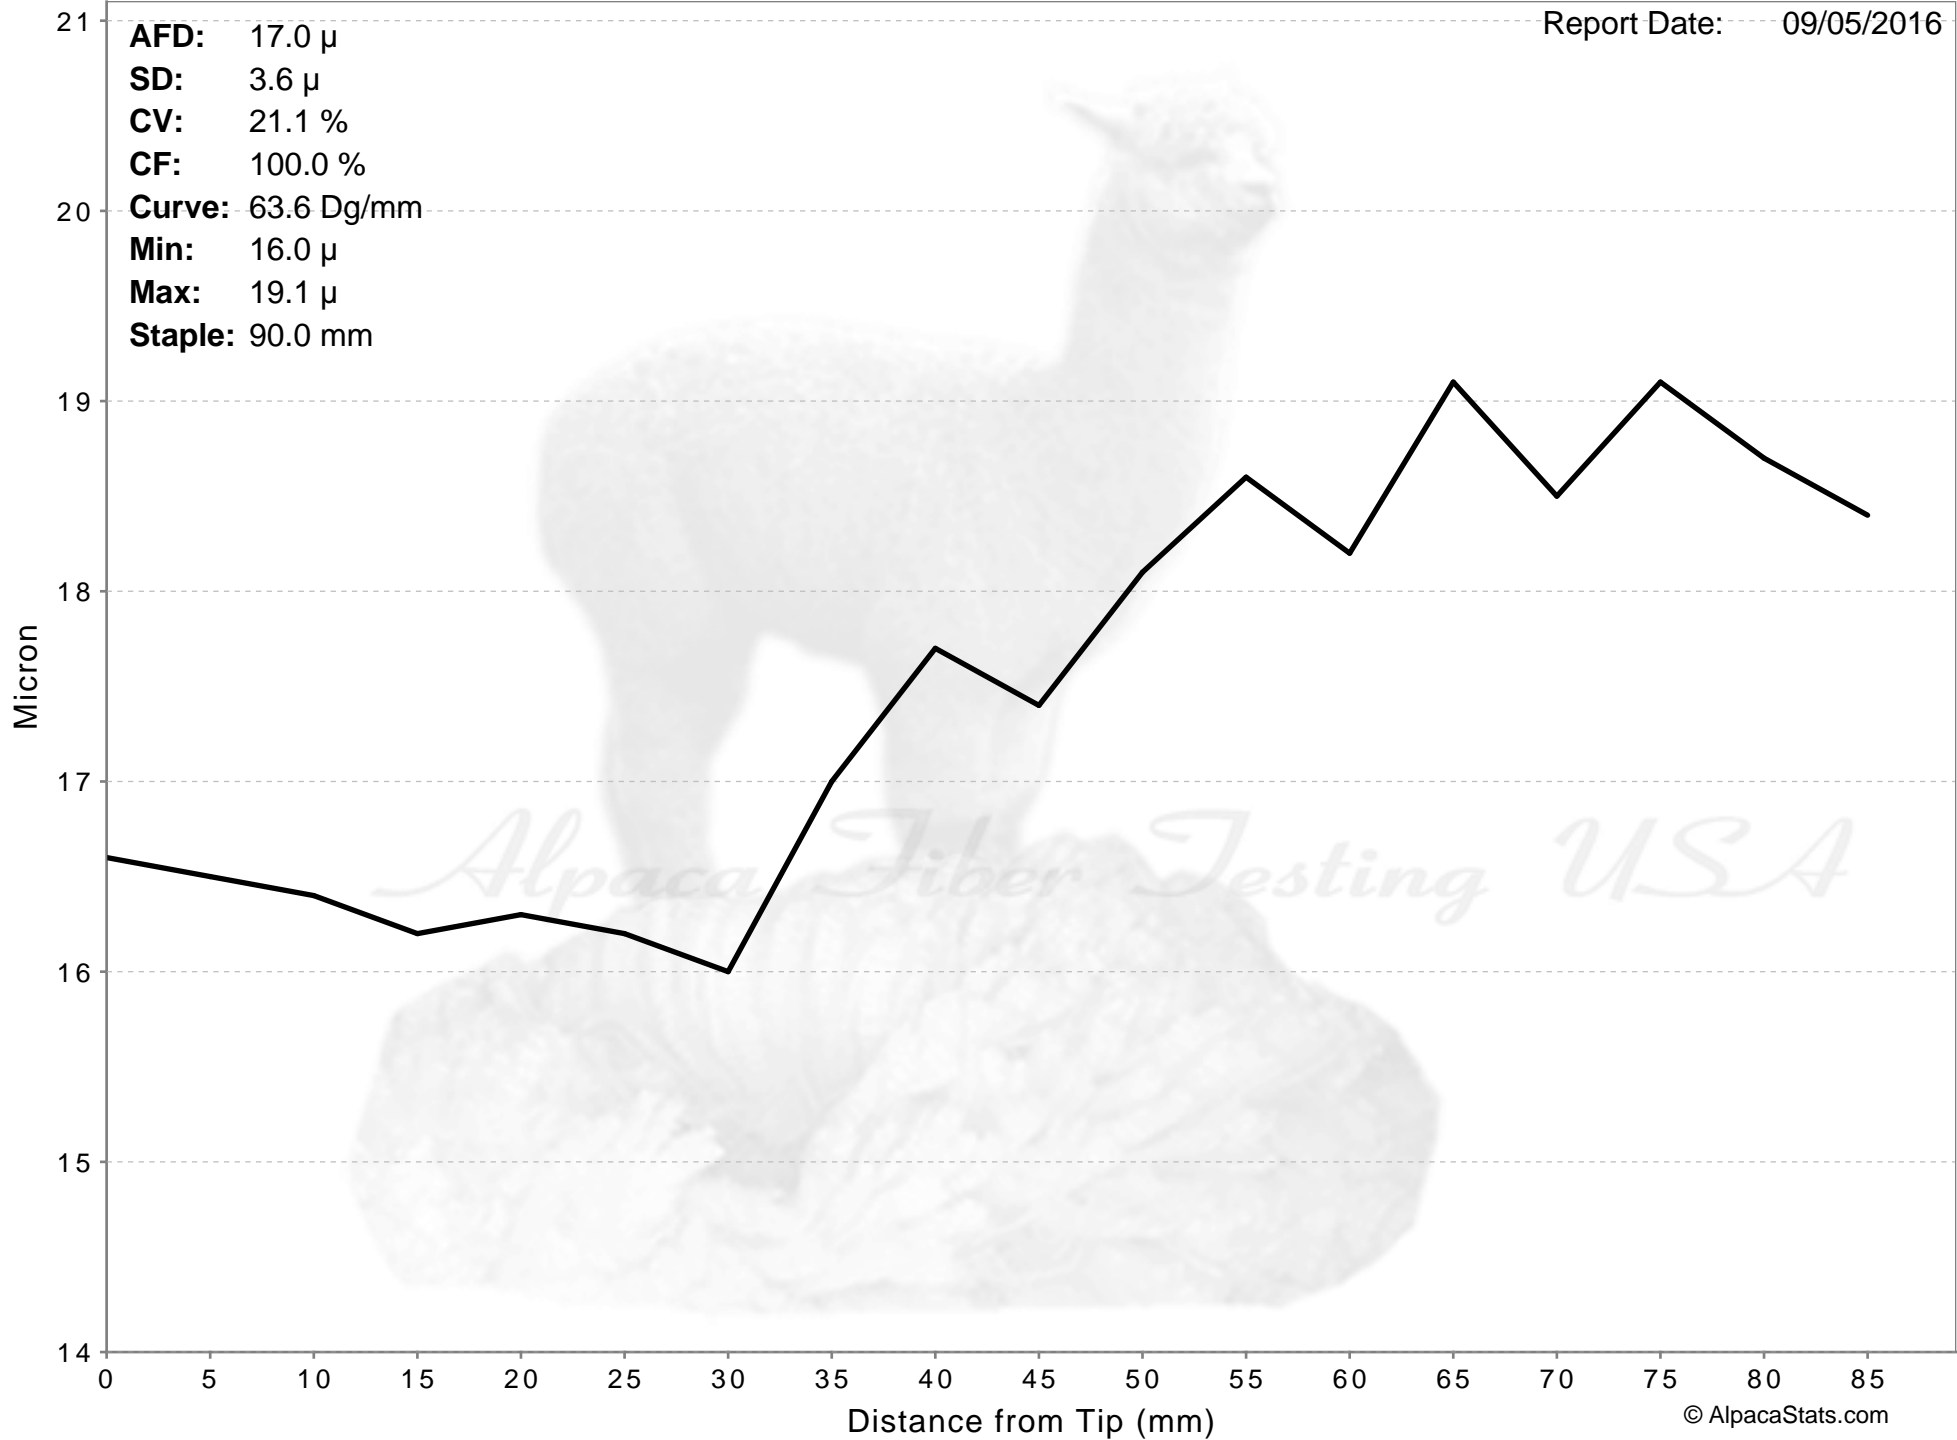

Epic Alpacas

BRIENNE

Age(months): 20
Report Date: 09/05/2016

AFD: 17.0 μ
SD: 3.6 μ
CV: 21.1 %
CF: 100.0 %
Curve: 63.6 Dg/mm
Min: 16.0 μ
Max: 19.1 μ
Staple: 90.0 mm

% of Fibers

Fiber Diameter (microns)

AFD: 17.0 μ
SD: 3.6 μ
CV: 21.1 %
CF: 100.0 %
Curve: 63.6 Dg/mm
Min: 16.0 μ
Max: 19.1 μ
Staple: 90.0 mm

Alpaca Fiber Testing USA