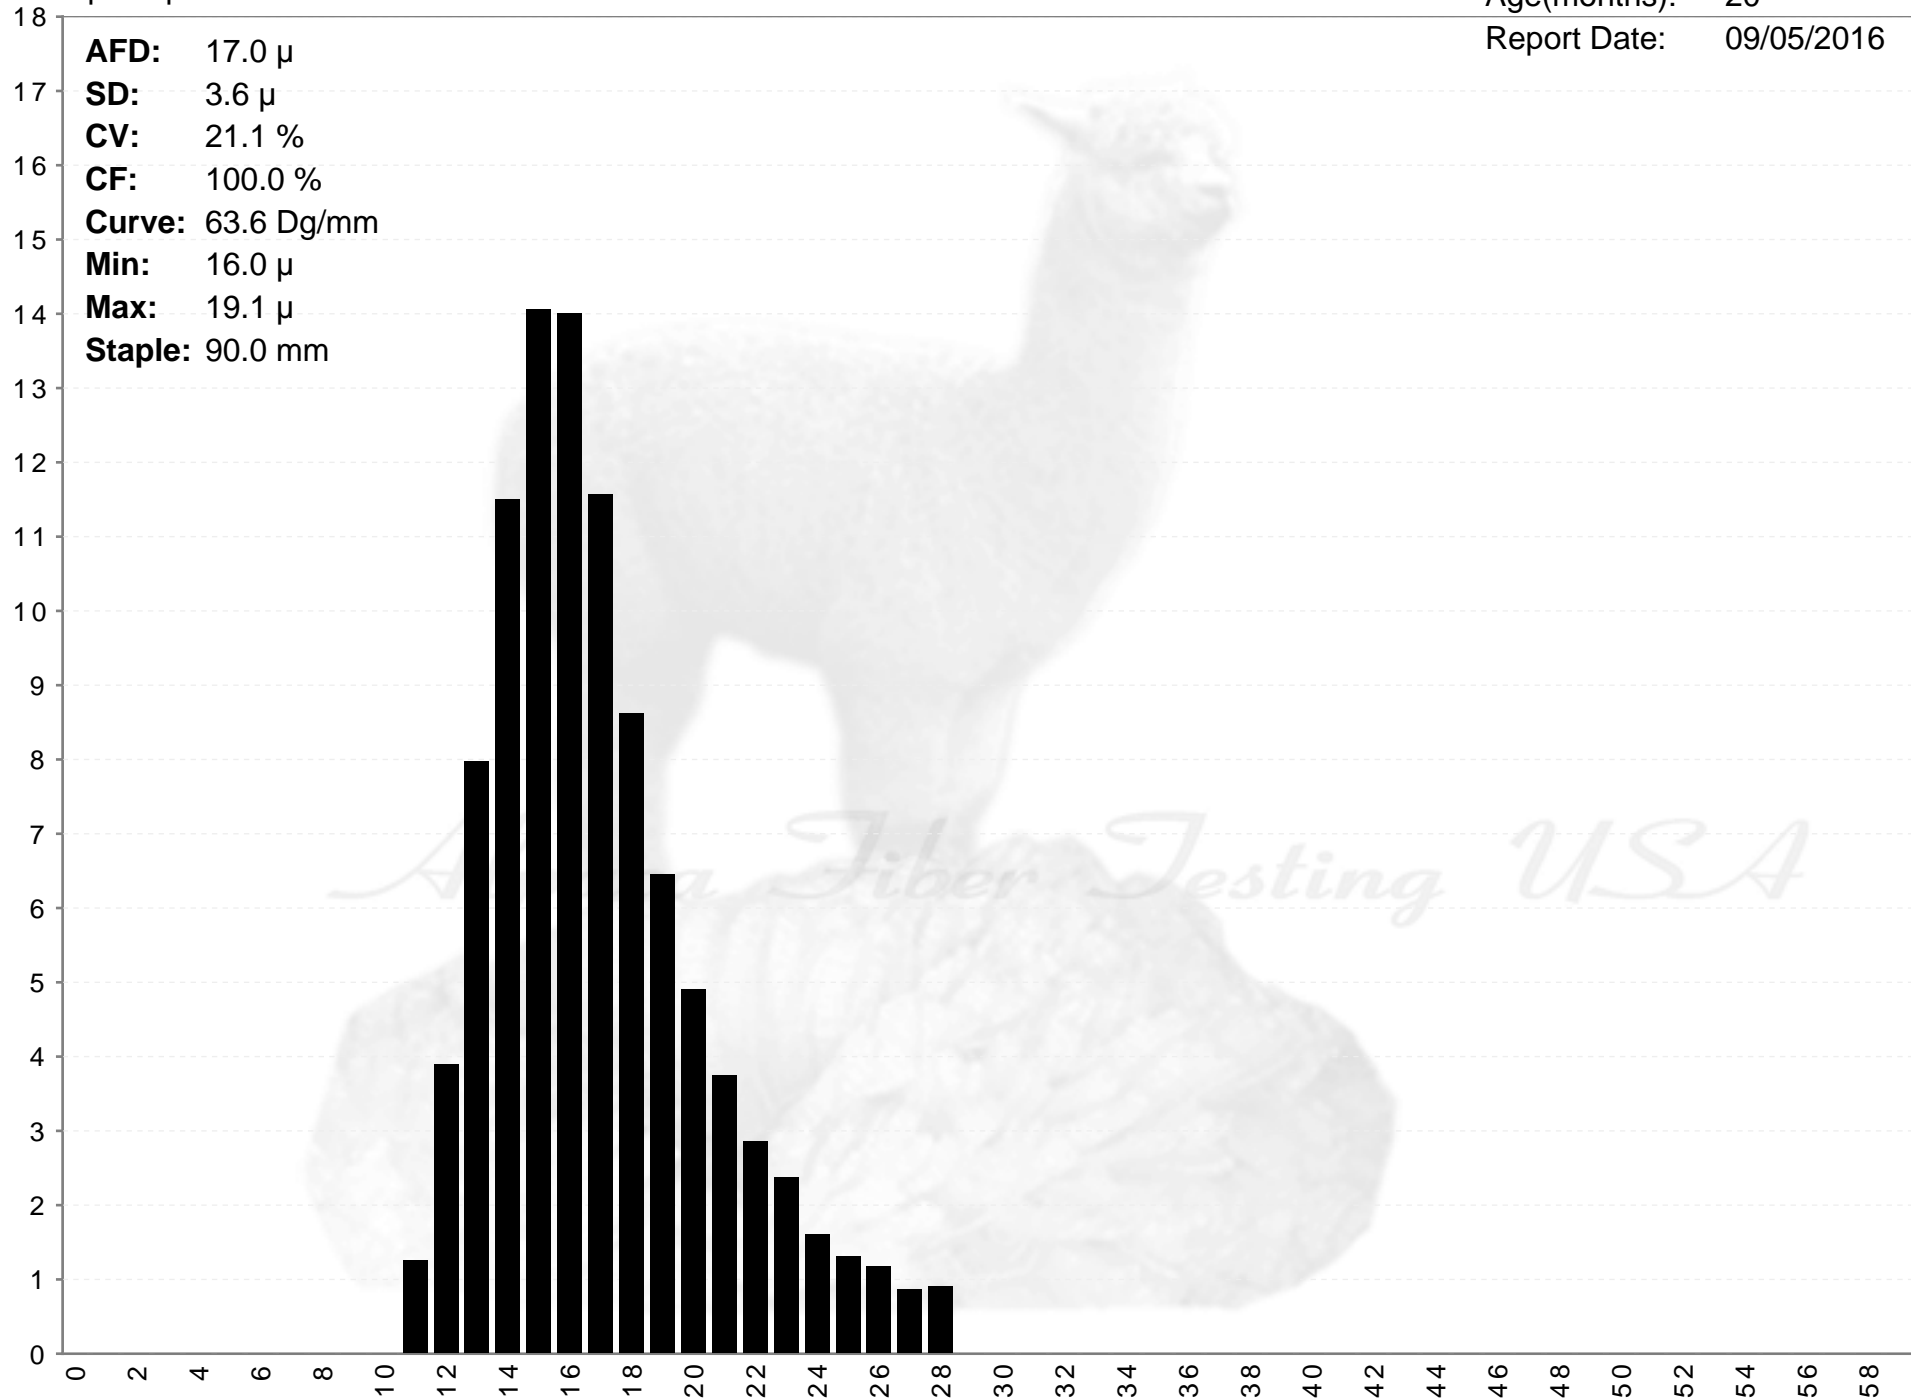

Epic Alpacas

BRIENNE

Age(months): 20
Report Date: 09/05/2016

AFD: 17.0 μ
SD: 3.6 μ
CV: 21.1 %
CF: 100.0 %
Curve: 63.6 Dg/mm
Min: 16.0 μ
Max: 19.1 μ
Staple: 90.0 mm

% of Fibers

Fiber Diameter (microns)

AFD: 17.0 μ
SD: 3.6 μ
CV: 21.1 %
CF: 100.0 %
Curve: 63.6 Dg/mm
Min: 16.0 μ
Max: 19.1 μ
Staple: 90.0 mm

Alpaca Fiber Testing USA