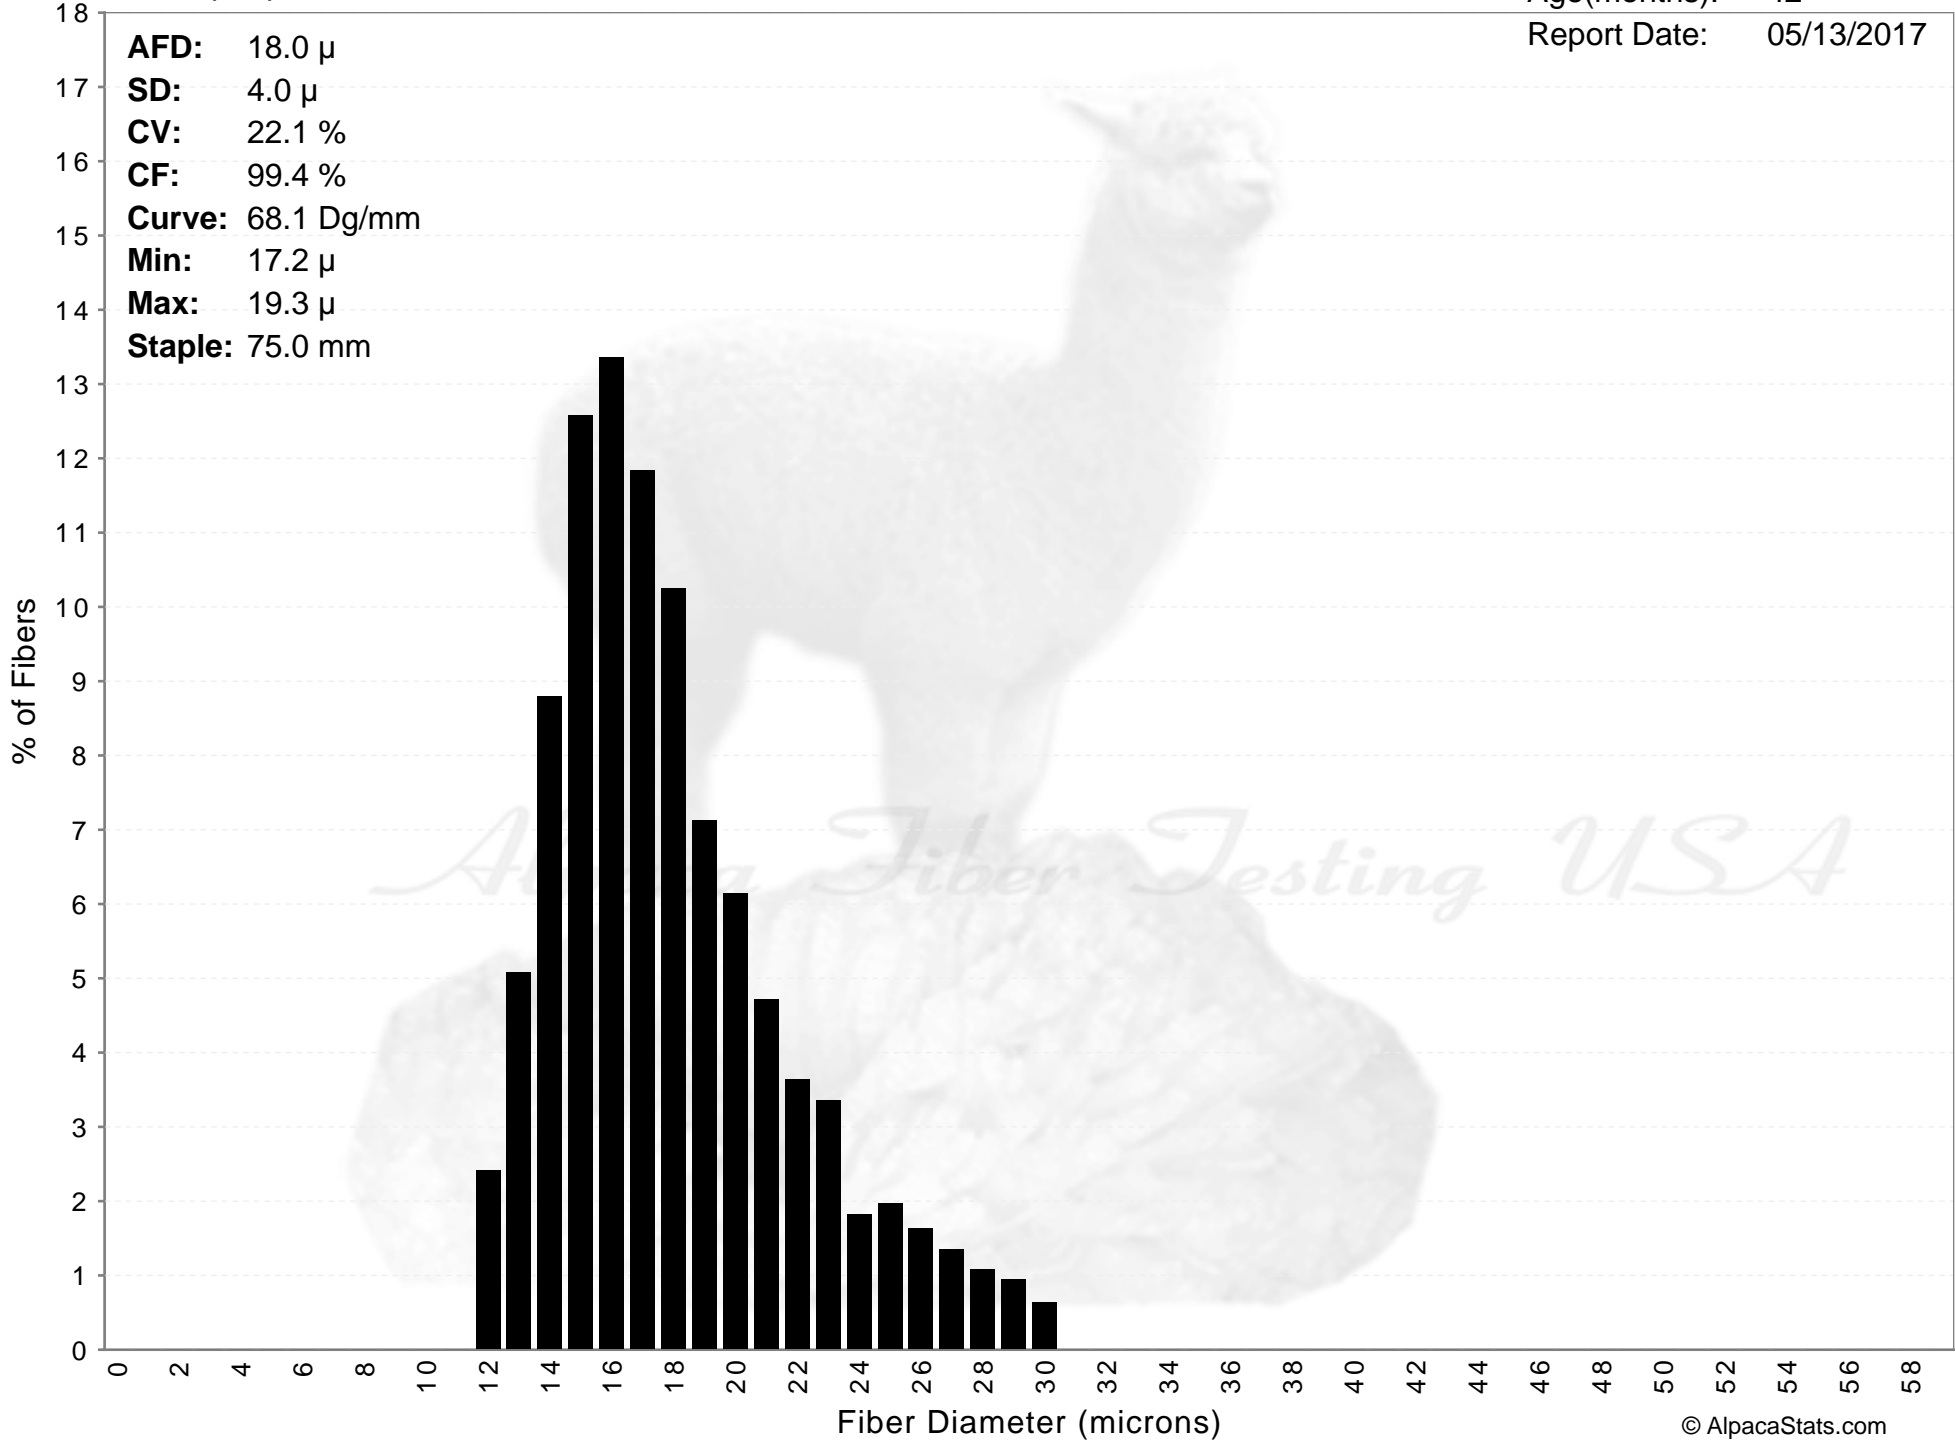

Sundrop Alpacas

LIGHTSABRE'S LEONARDO

Age(months): 42
Report Date: 05/13/2017

AFD: 18.0 μ
SD: 4.0 μ
CV: 22.1 %
CF: 99.4 %
Curve: 68.1 Dg/mm
Min: 17.2 μ
Max: 19.3 μ
Staple: 75.0 mm

LIGHTSABRE'S LEONARDO

AFD: 18.0 μ
SD: 4.0 μ
CV: 22.1 %
CF: 99.4 %
Curve: 68.1 Dg/mm
Min: 17.2 μ
Max: 19.3 μ
Staple: 75.0 mm

Alpaca Fiber Testing USA