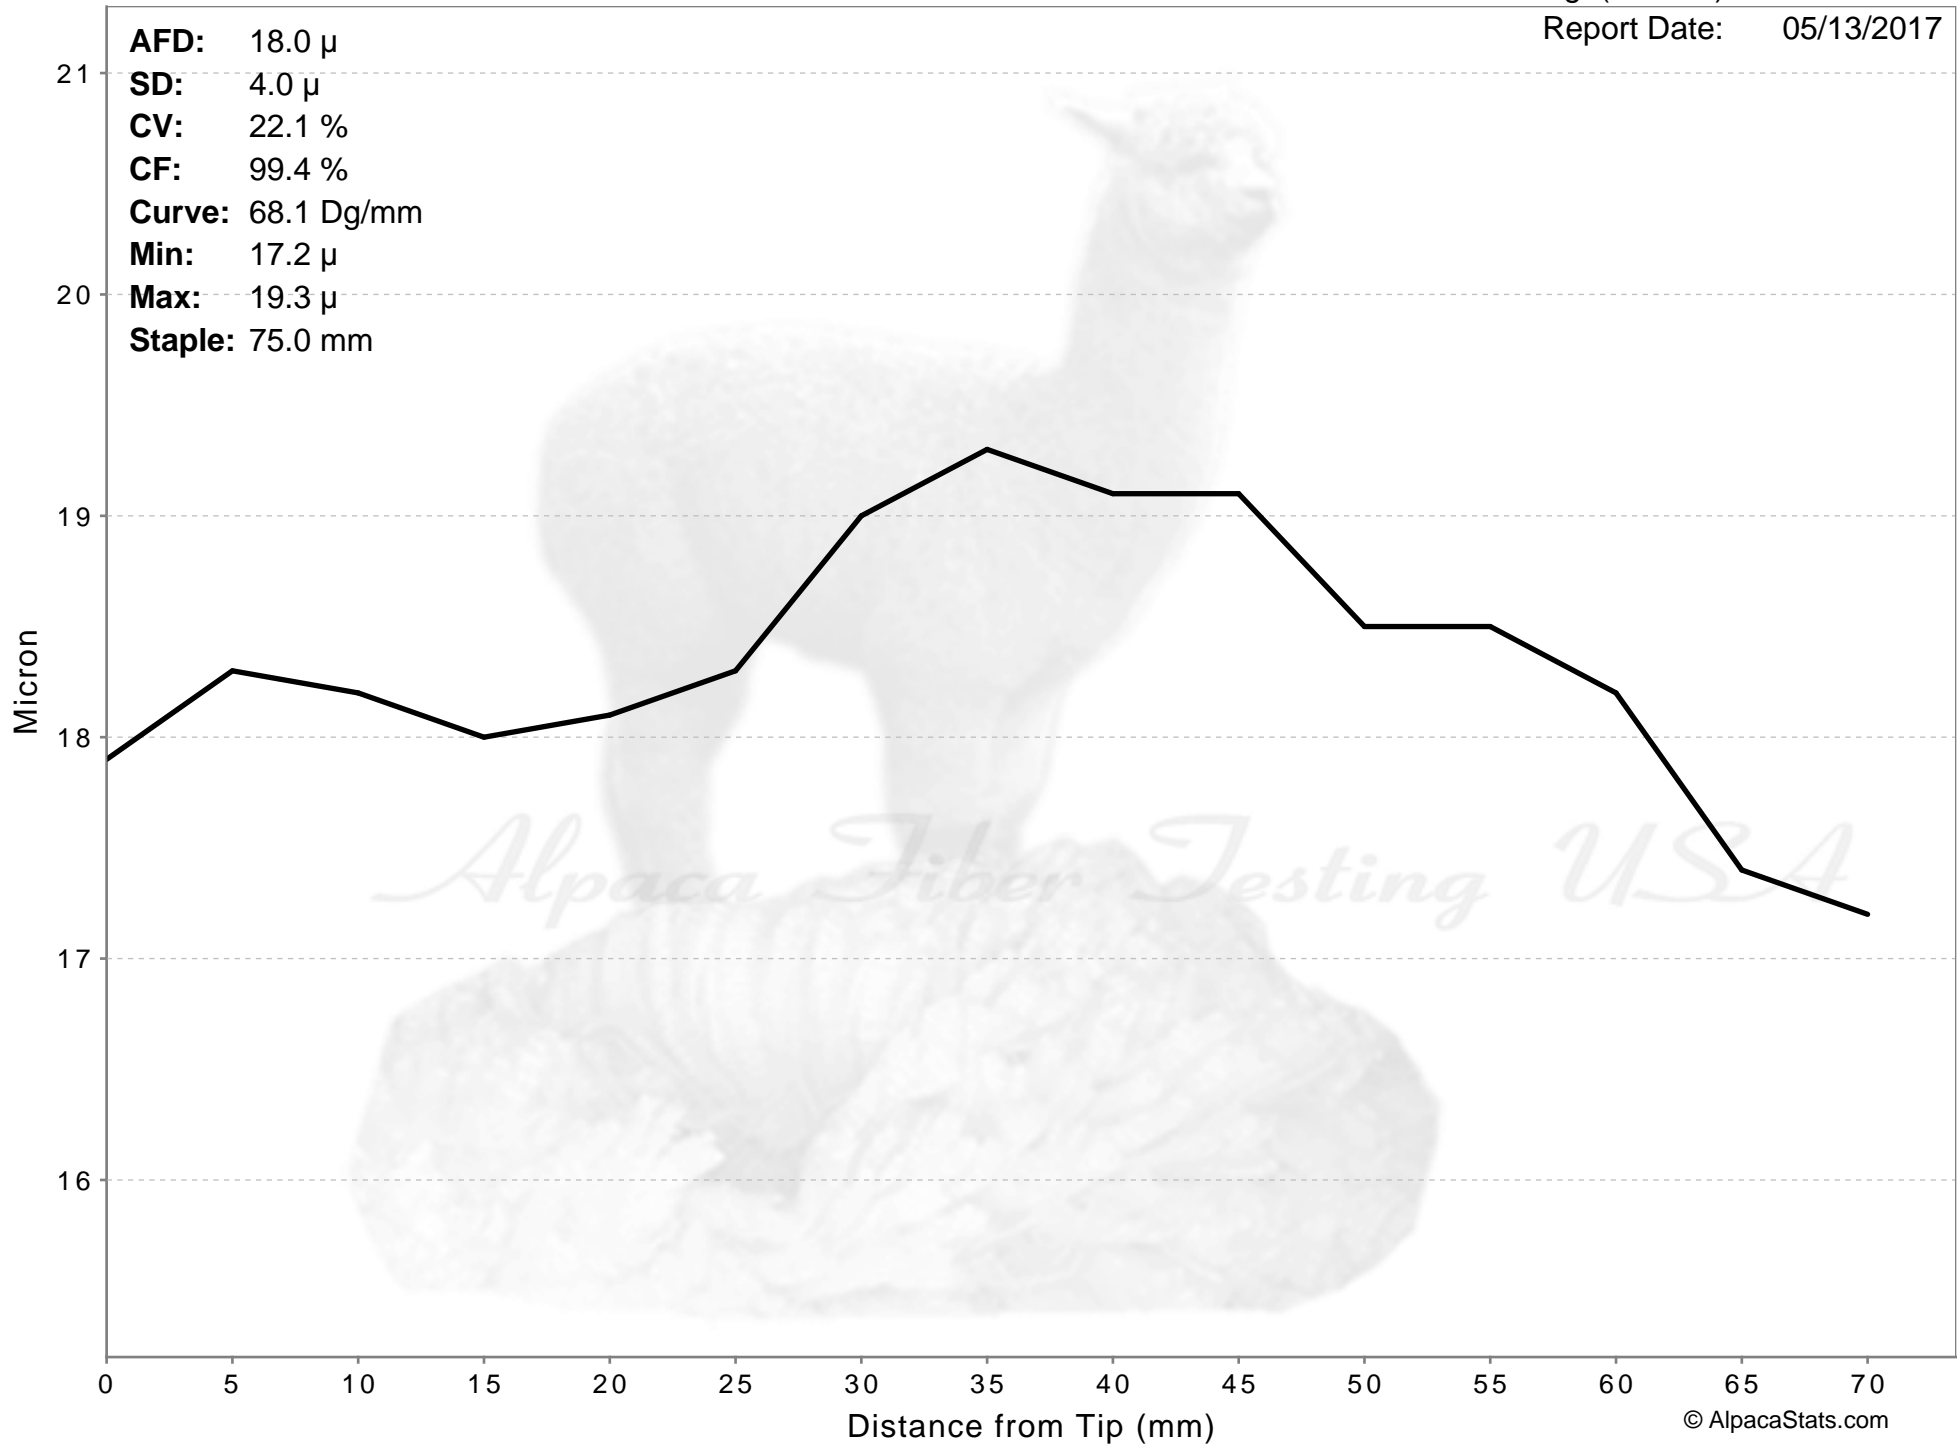

Sundrop Alpacas

LIGHTSABRE'S LEONARDO

Age(months): 42
Report Date: 05/13/2017

AFD: 18.0 μ
SD: 4.0 μ
CV: 22.1 %
CF: 99.4 %
Curve: 68.1 Dg/mm
Min: 17.2 μ
Max: 19.3 μ
Staple: 75.0 mm

LIGHTSABRE'S LEONARDO

AFD: 18.0 μ
SD: 4.0 μ
CV: 22.1 %
CF: 99.4 %
Curve: 68.1 Dg/mm
Min: 17.2 μ
Max: 19.3 μ
Staple: 75.0 mm

Alpaca Fiber Testing USA