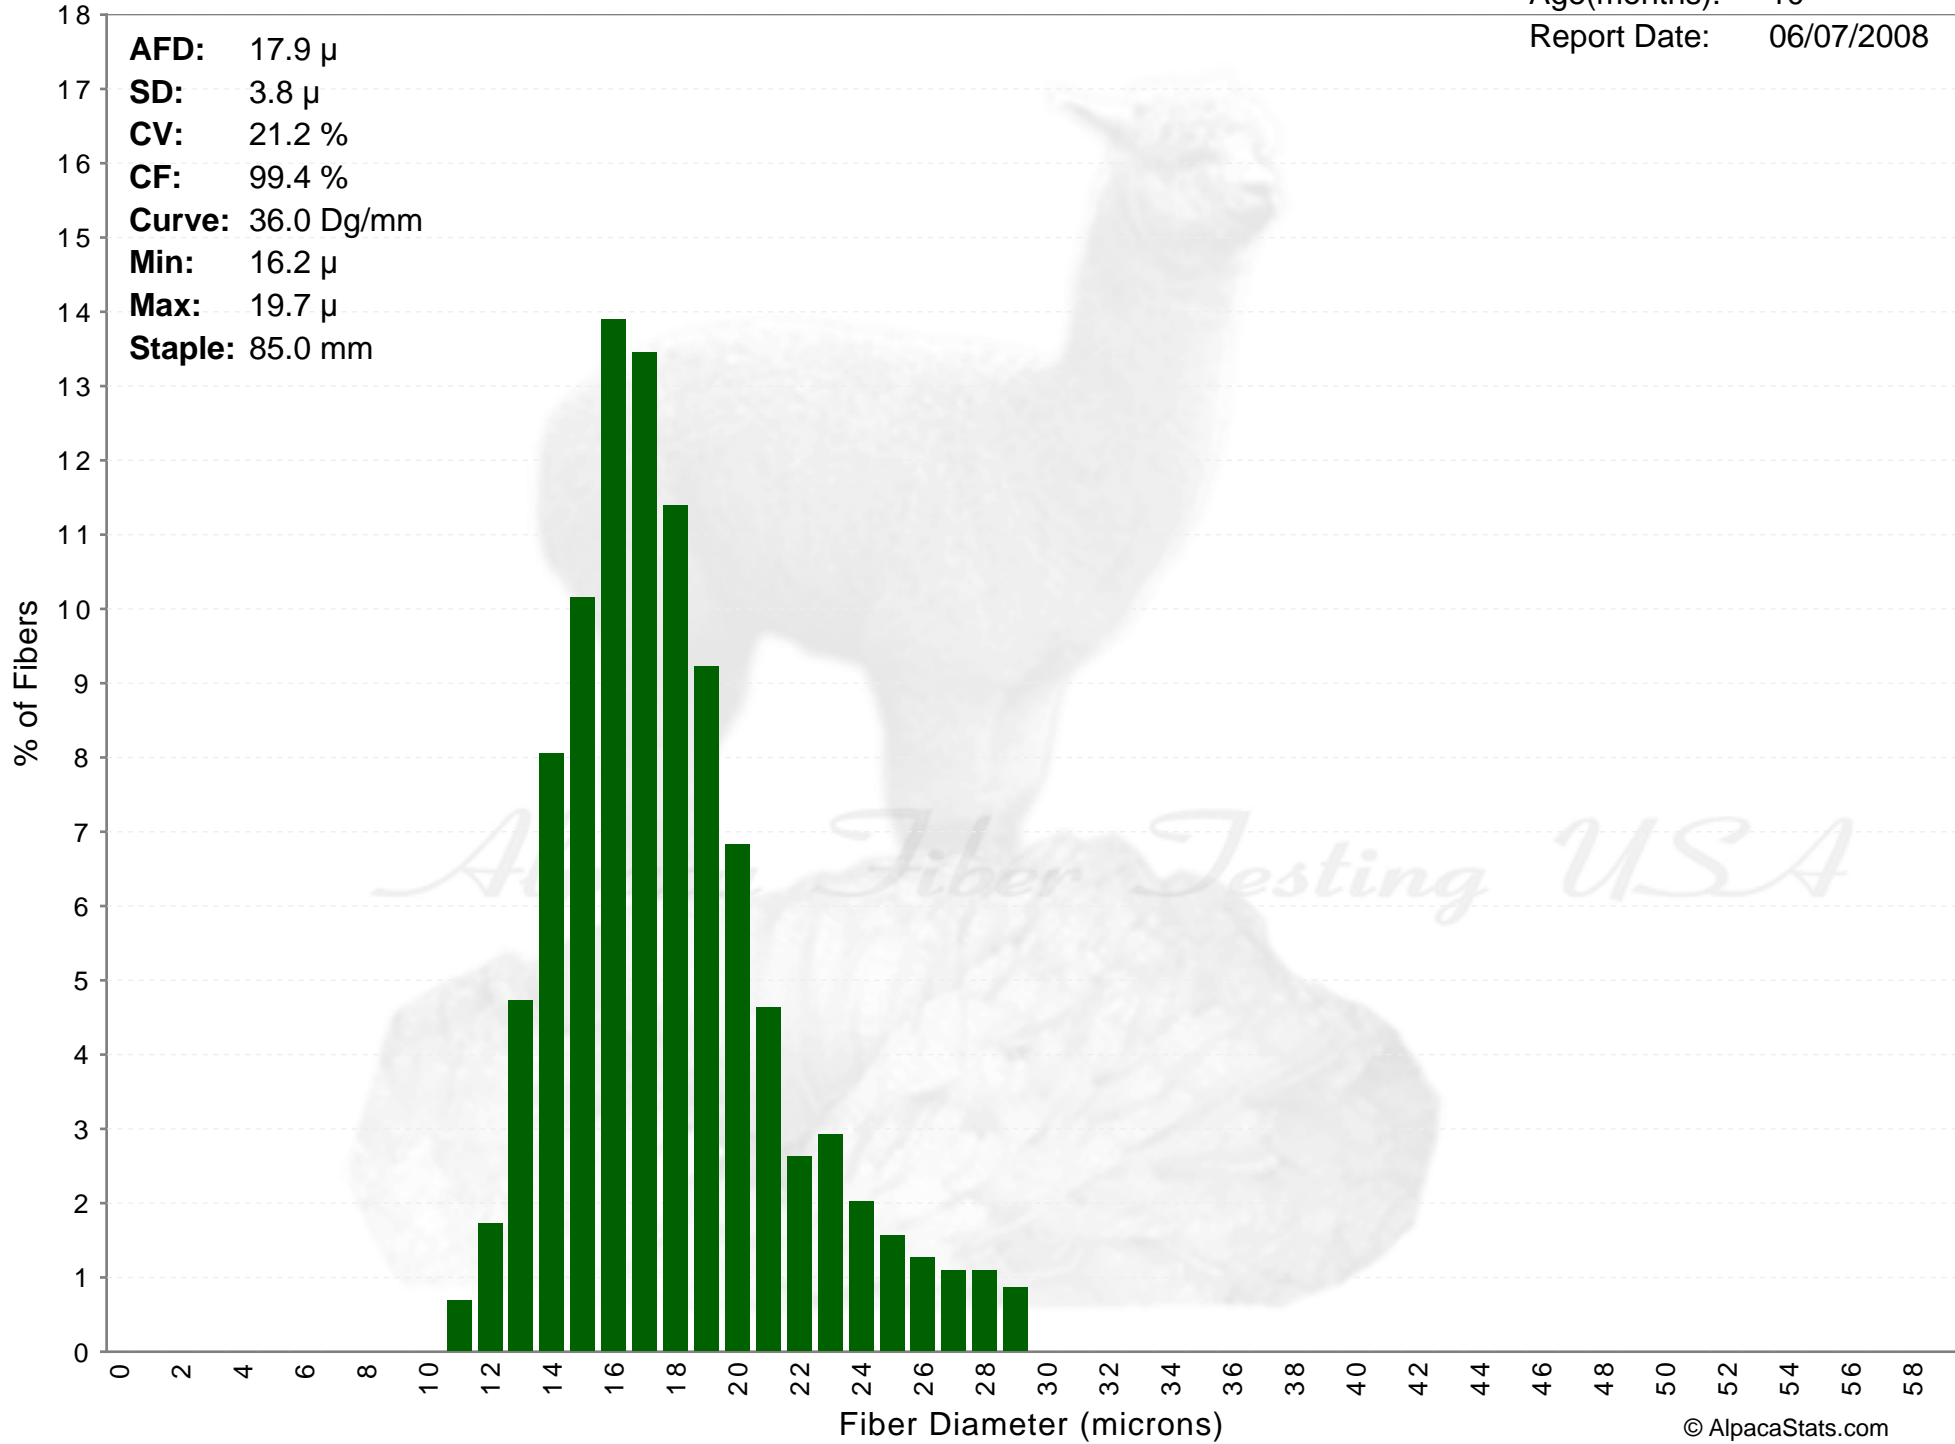

Hidden Hill Farm

HIDDEN HILL'S LUNA LINDA

Age(months): 10
Report Date: 06/07/2008

AFD: 17.9 μ
SD: 3.8 μ
CV: 21.2 %
CF: 99.4 %
Curve: 36.0 Dg/mm
Min: 16.2 μ
Max: 19.7 μ
Staple: 85.0 mm

HIDDEN HILL'S LUNA LINDA

AFD: 17.9 μ
SD: 3.8 μ
CV: 21.2 %
CF: 99.4 %
Curve: 36.0 Dg/mm
Min: 16.2 μ
Max: 19.7 μ
Staple: 85.0 mm