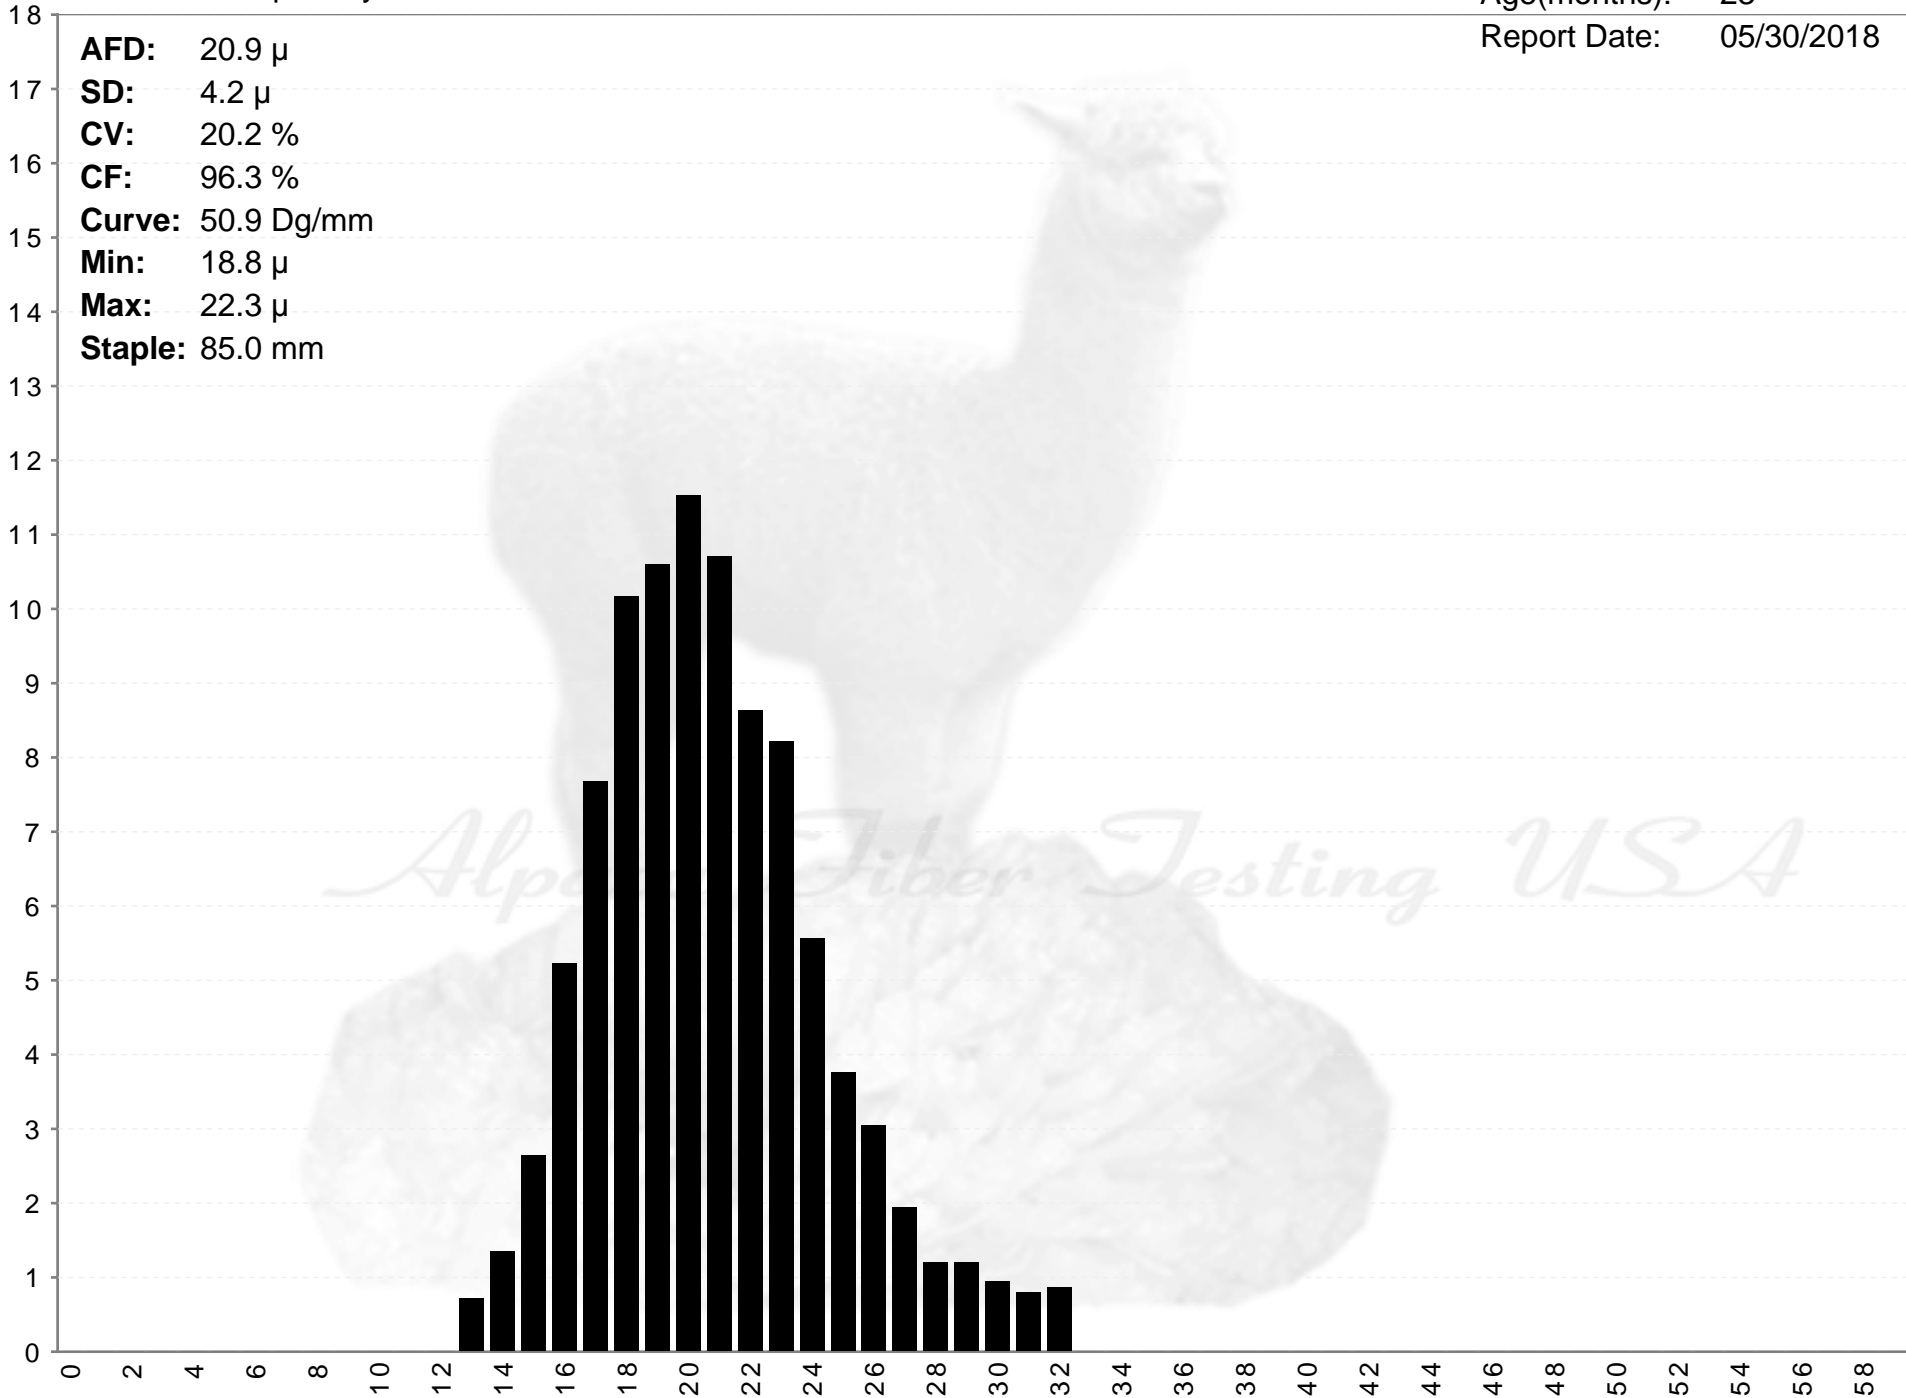

Heart & Soul Spinnery

FABULICIOUS

Age(months): 23
Report Date: 05/30/2018

AFD: 20.9 μ
SD: 4.2 μ
CV: 20.2 %
CF: 96.3 %
Curve: 50.9 Dg/mm
Min: 18.8 μ
Max: 22.3 μ
Staple: 85.0 mm

% of Fibers

Fiber Diameter (microns)

FABULICIOUS

AFD: 20.9 μ
SD: 4.2 μ
CV: 20.2 %
CF: 96.3 %
Curve: 50.9 Dg/mm
Min: 18.8 μ
Max: 22.3 μ
Staple: 85.0 mm