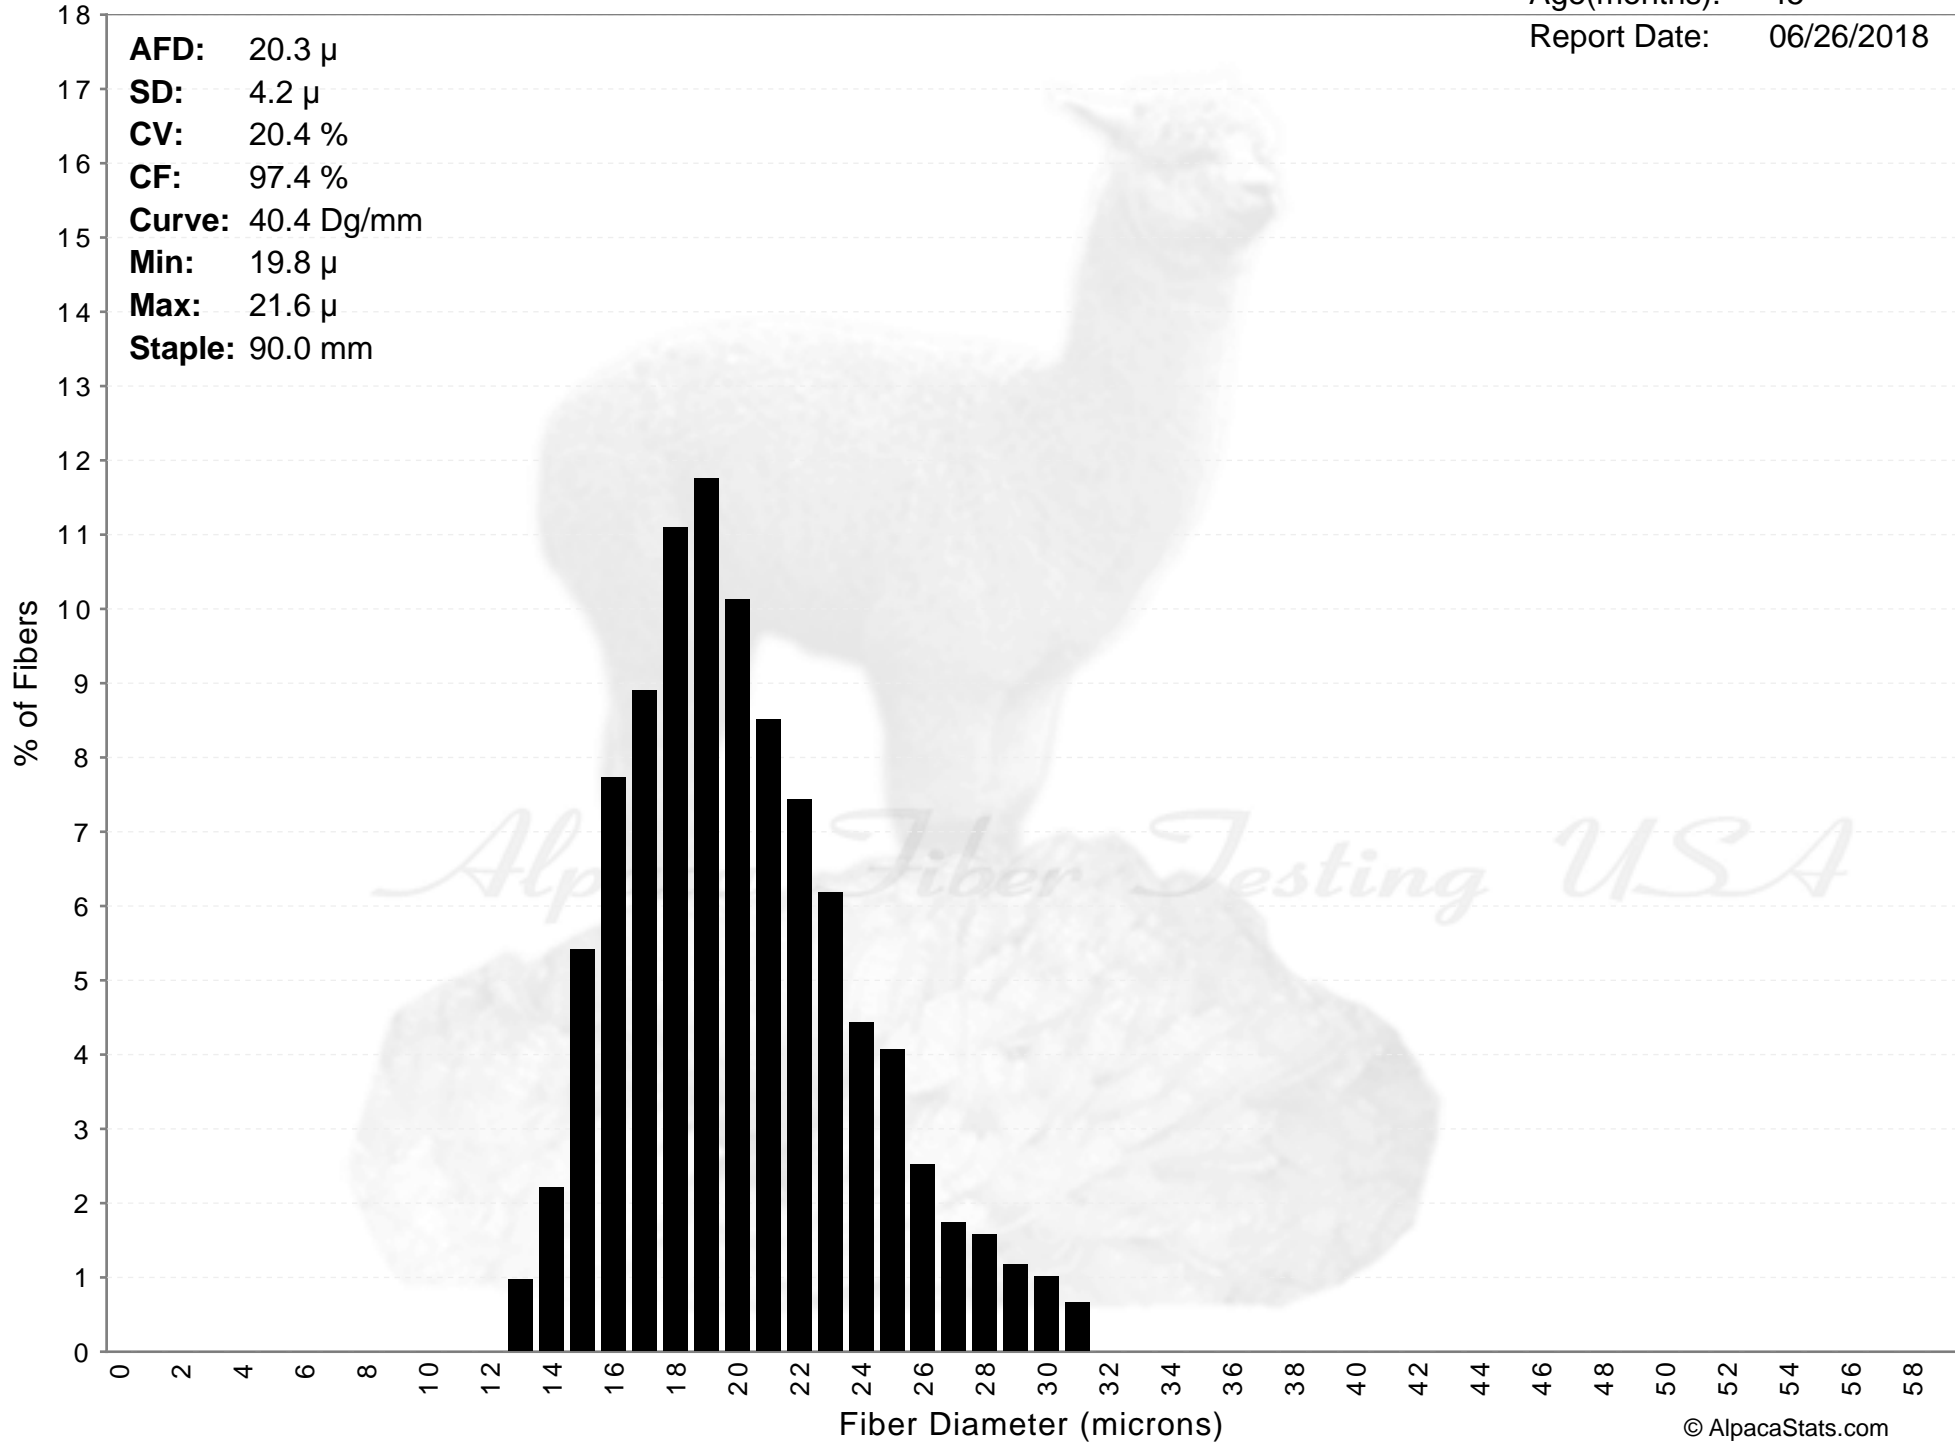

The Wood Farm

TWF PERUVIAN TESLA

Age(months): 45
Report Date: 06/26/2018

AFD: 20.3 μ
SD: 4.2 μ
CV: 20.4 %
CF: 97.4 %
Curve: 40.4 Dg/mm
Min: 19.8 μ
Max: 21.6 μ
Staple: 90.0 mm

TWF PERUVIAN TESLA

AFD: 20.3 μ
SD: 4.2 μ
CV: 20.4 %
CF: 97.4 %
Curve: 40.4 Dg/mm
Min: 19.8 μ
Max: 21.6 μ
Staple: 90.0 mm