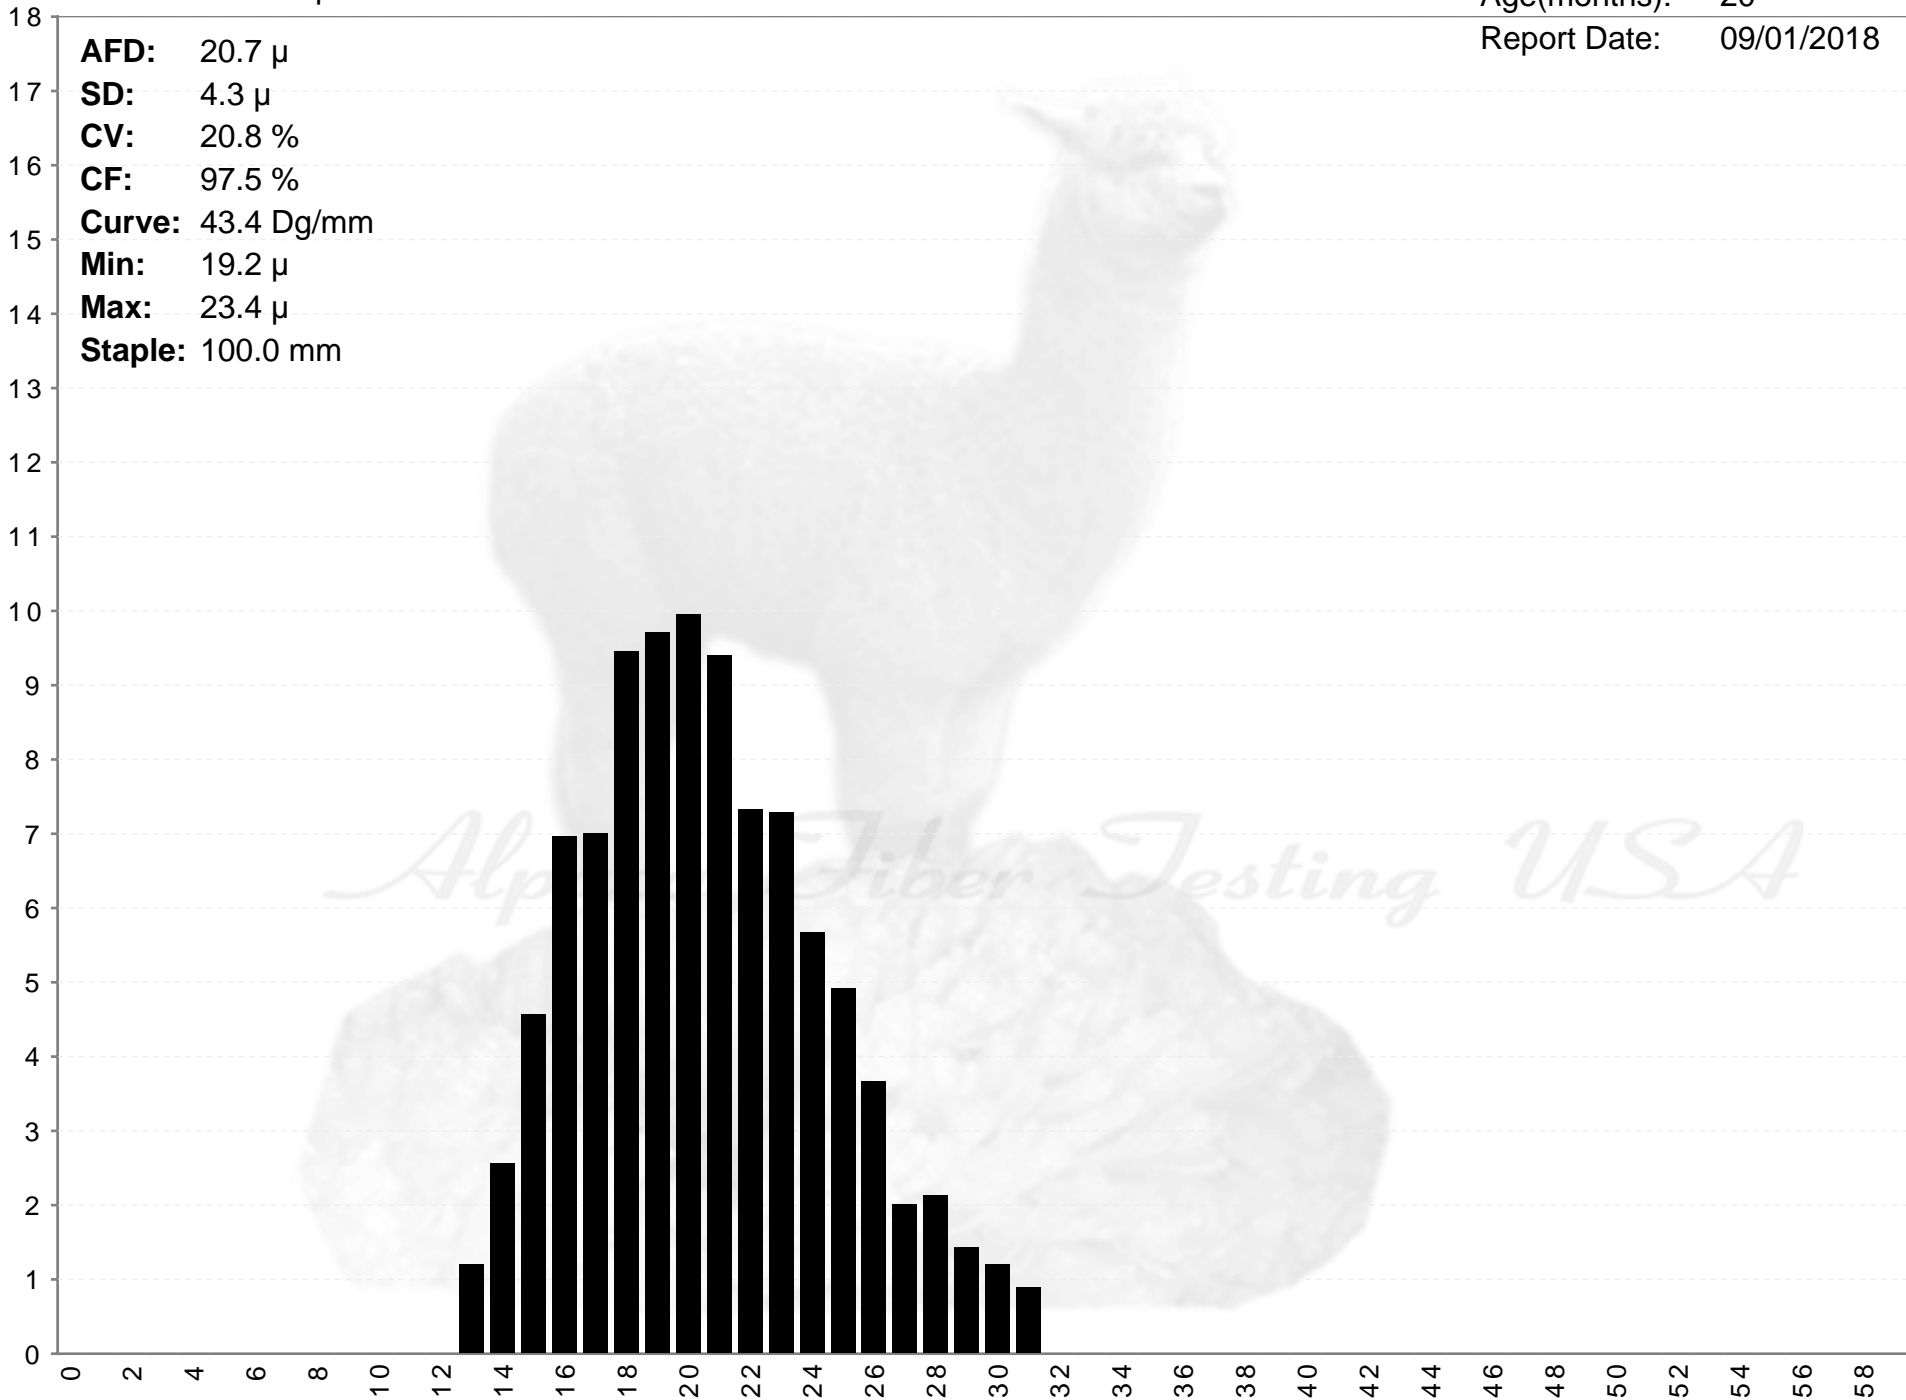

Las Flores del Altiplano

BLOSSOM

Age(months): 20
Report Date: 09/01/2018

AFD: 20.7 μ
SD: 4.3 μ
CV: 20.8 %
CF: 97.5 %
Curve: 43.4 Dg/mm
Min: 19.2 μ
Max: 23.4 μ
Staple: 100.0 mm

% of Fibers

Fiber Diameter (microns)