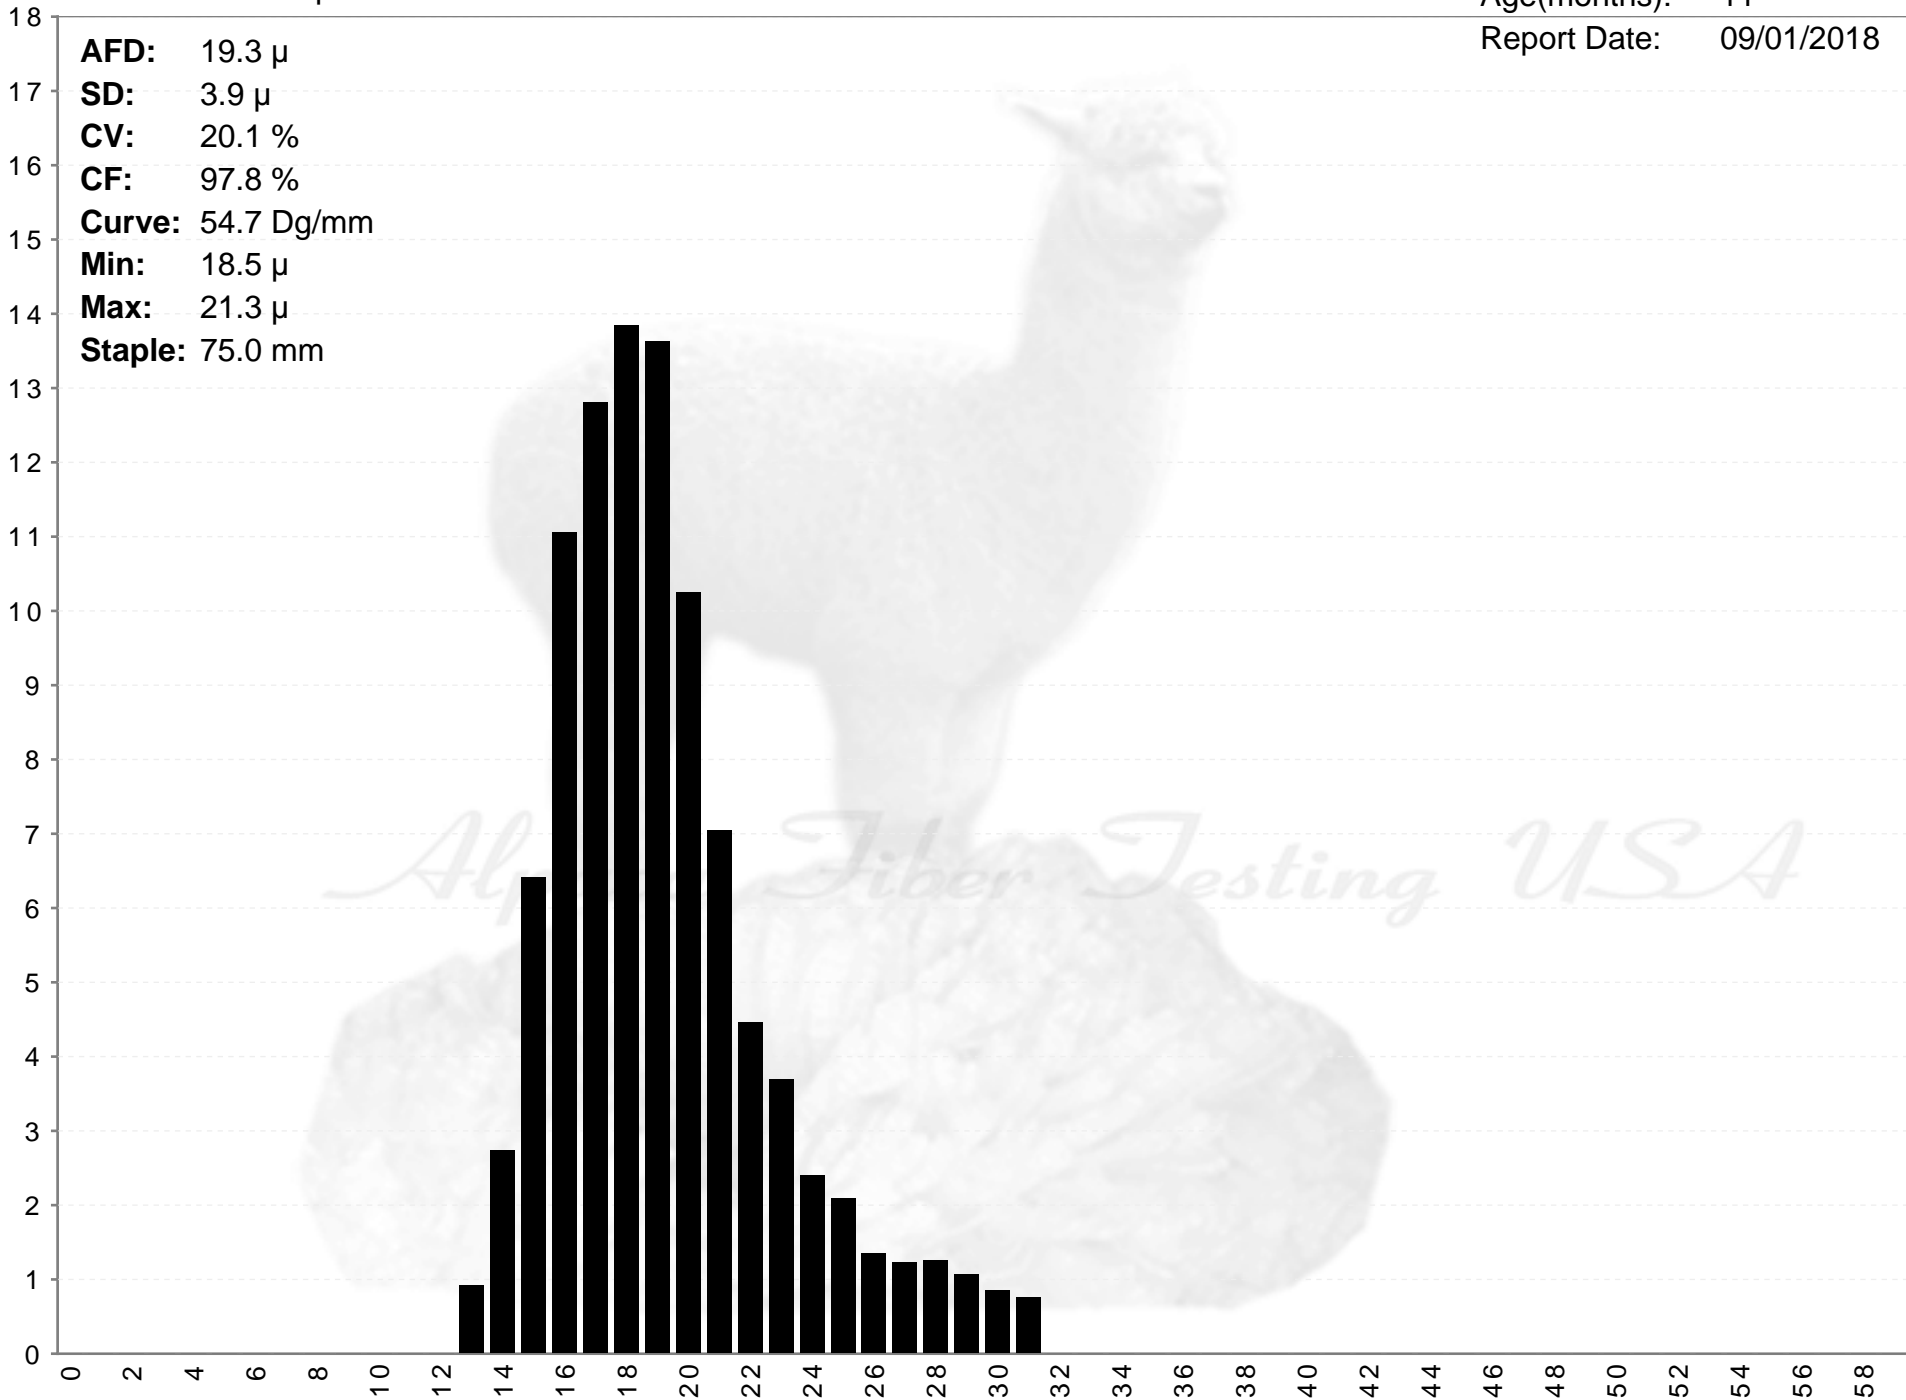

Las Flores del Altiplano

PRINCESS SASSY PANTS

Age(months): 11
Report Date: 09/01/2018

AFD: 19.3 μ
SD: 3.9 μ
CV: 20.1 %
CF: 97.8 %
Curve: 54.7 Dg/mm
Min: 18.5 μ
Max: 21.3 μ
Staple: 75.0 mm

% of Fibers

Fiber Diameter (microns)

PRINCESS SASSY PANTS

AFD: 19.3 μ
SD: 3.9 μ
CV: 20.1 %
CF: 97.8 %
Curve: 54.7 Dg/mm
Min: 18.5 μ
Max: 21.3 μ
Staple: 75.0 mm