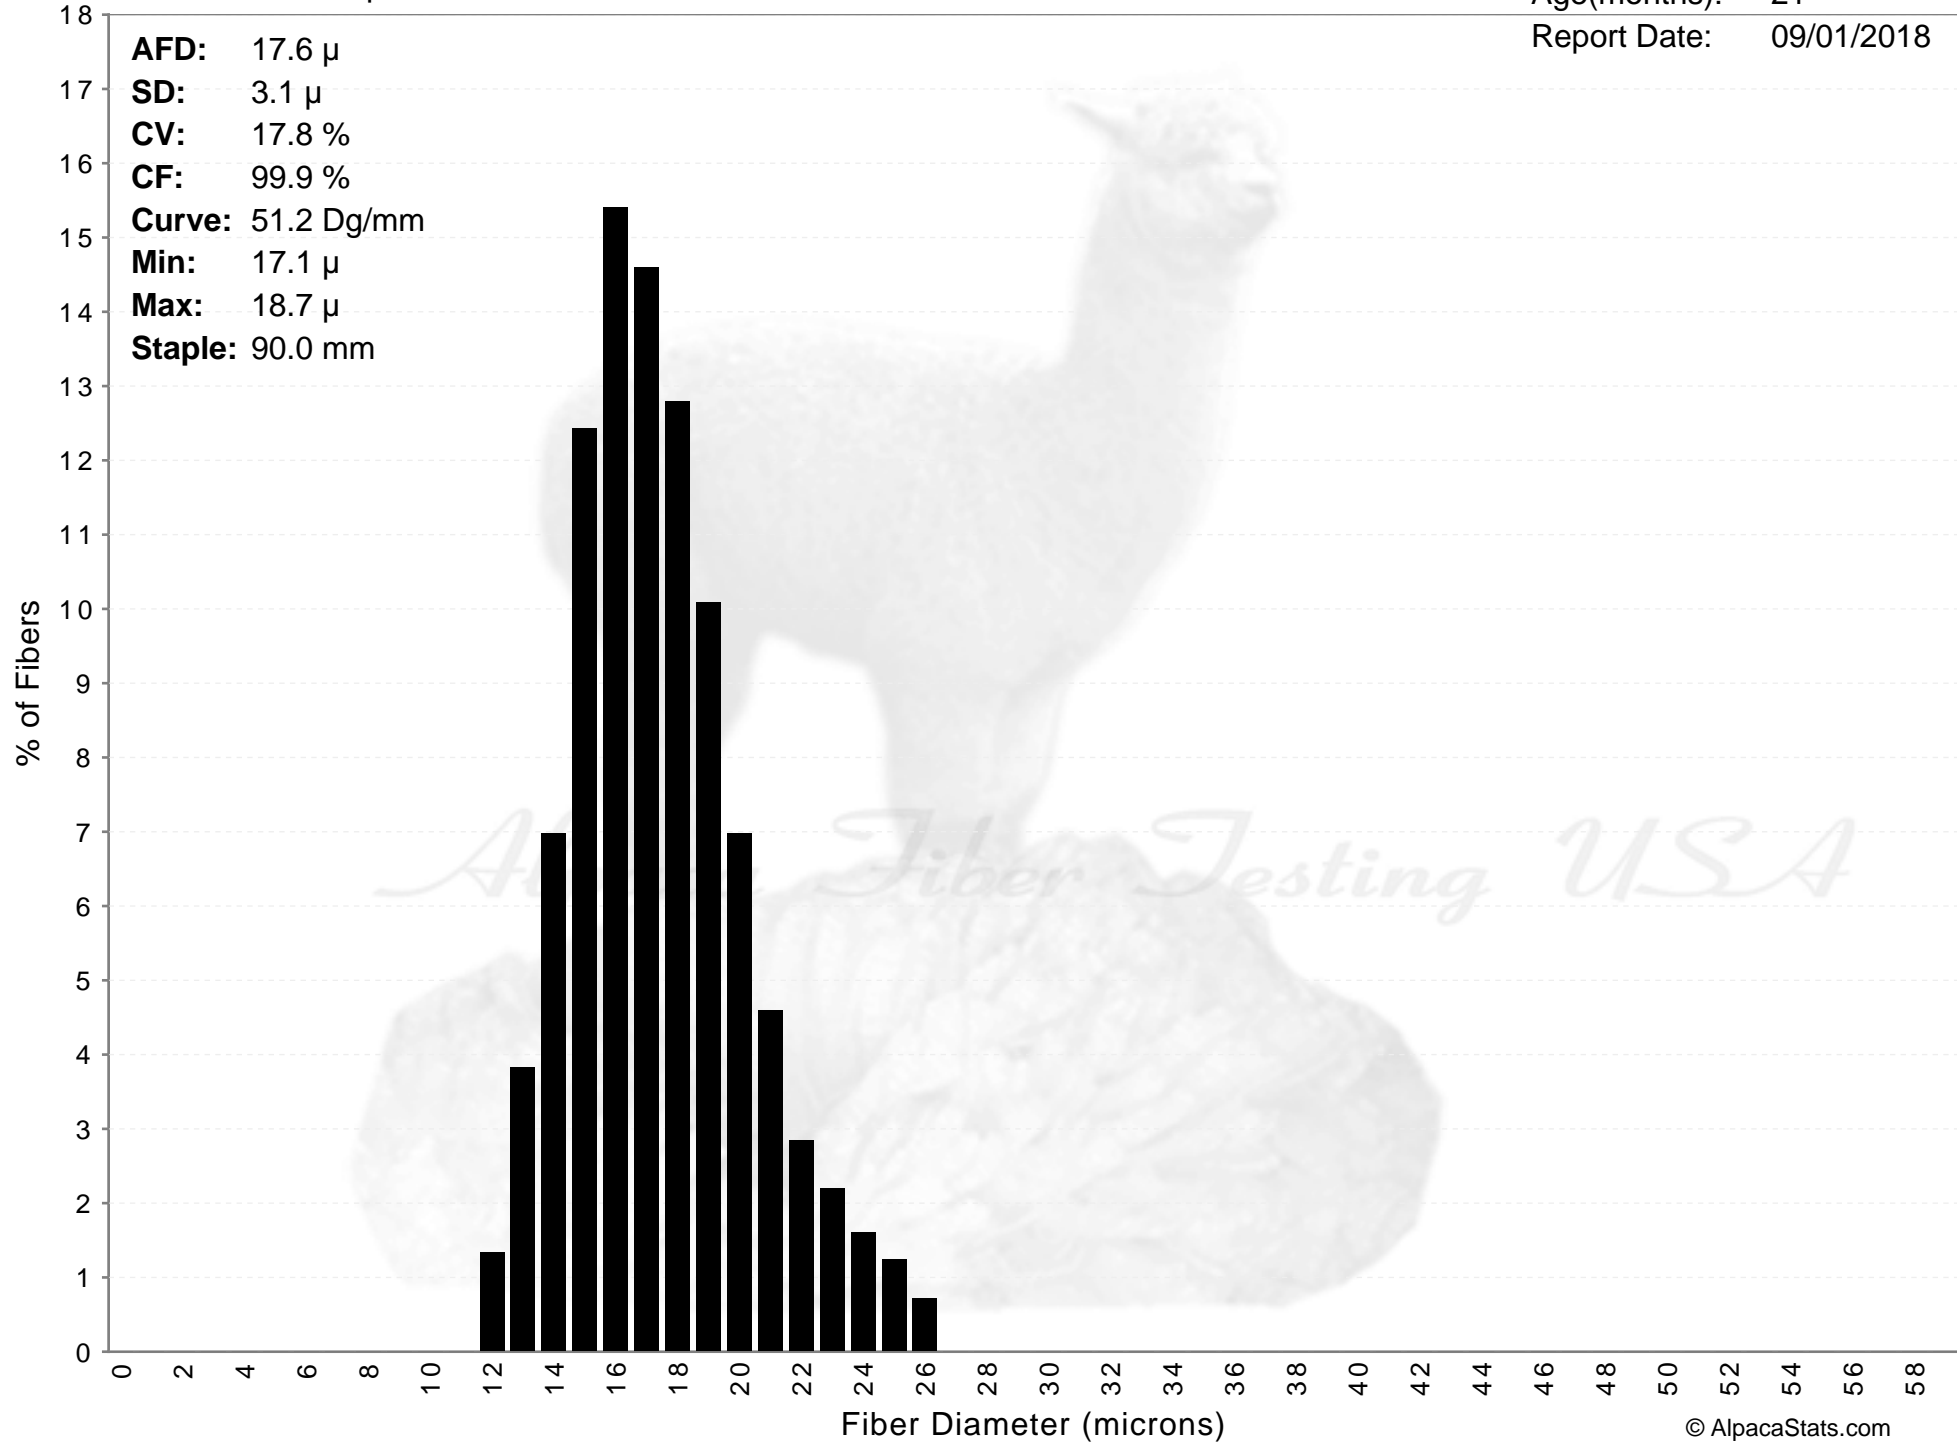

Las Flores del Altiplano

PEARLY KING

Age(months): 21
Report Date: 09/01/2018

AFD: 17.6 μ
SD: 3.1 μ
CV: 17.8 %
CF: 99.9 %
Curve: 51.2 Dg/mm
Min: 17.1 μ
Max: 18.7 μ
Staple: 90.0 mm

Las Flores del Altiplano

PEARLY KING

Age(months): 21

Report Date: 09/01/2018

AFD: 17.6 μ
SD: 3.1 μ
CV: 17.8 %
CF: 99.9 %
Curve: 51.2 Dg/mm
Min: 17.1 μ
Max: 18.7 μ
Staple: 90.0 mm