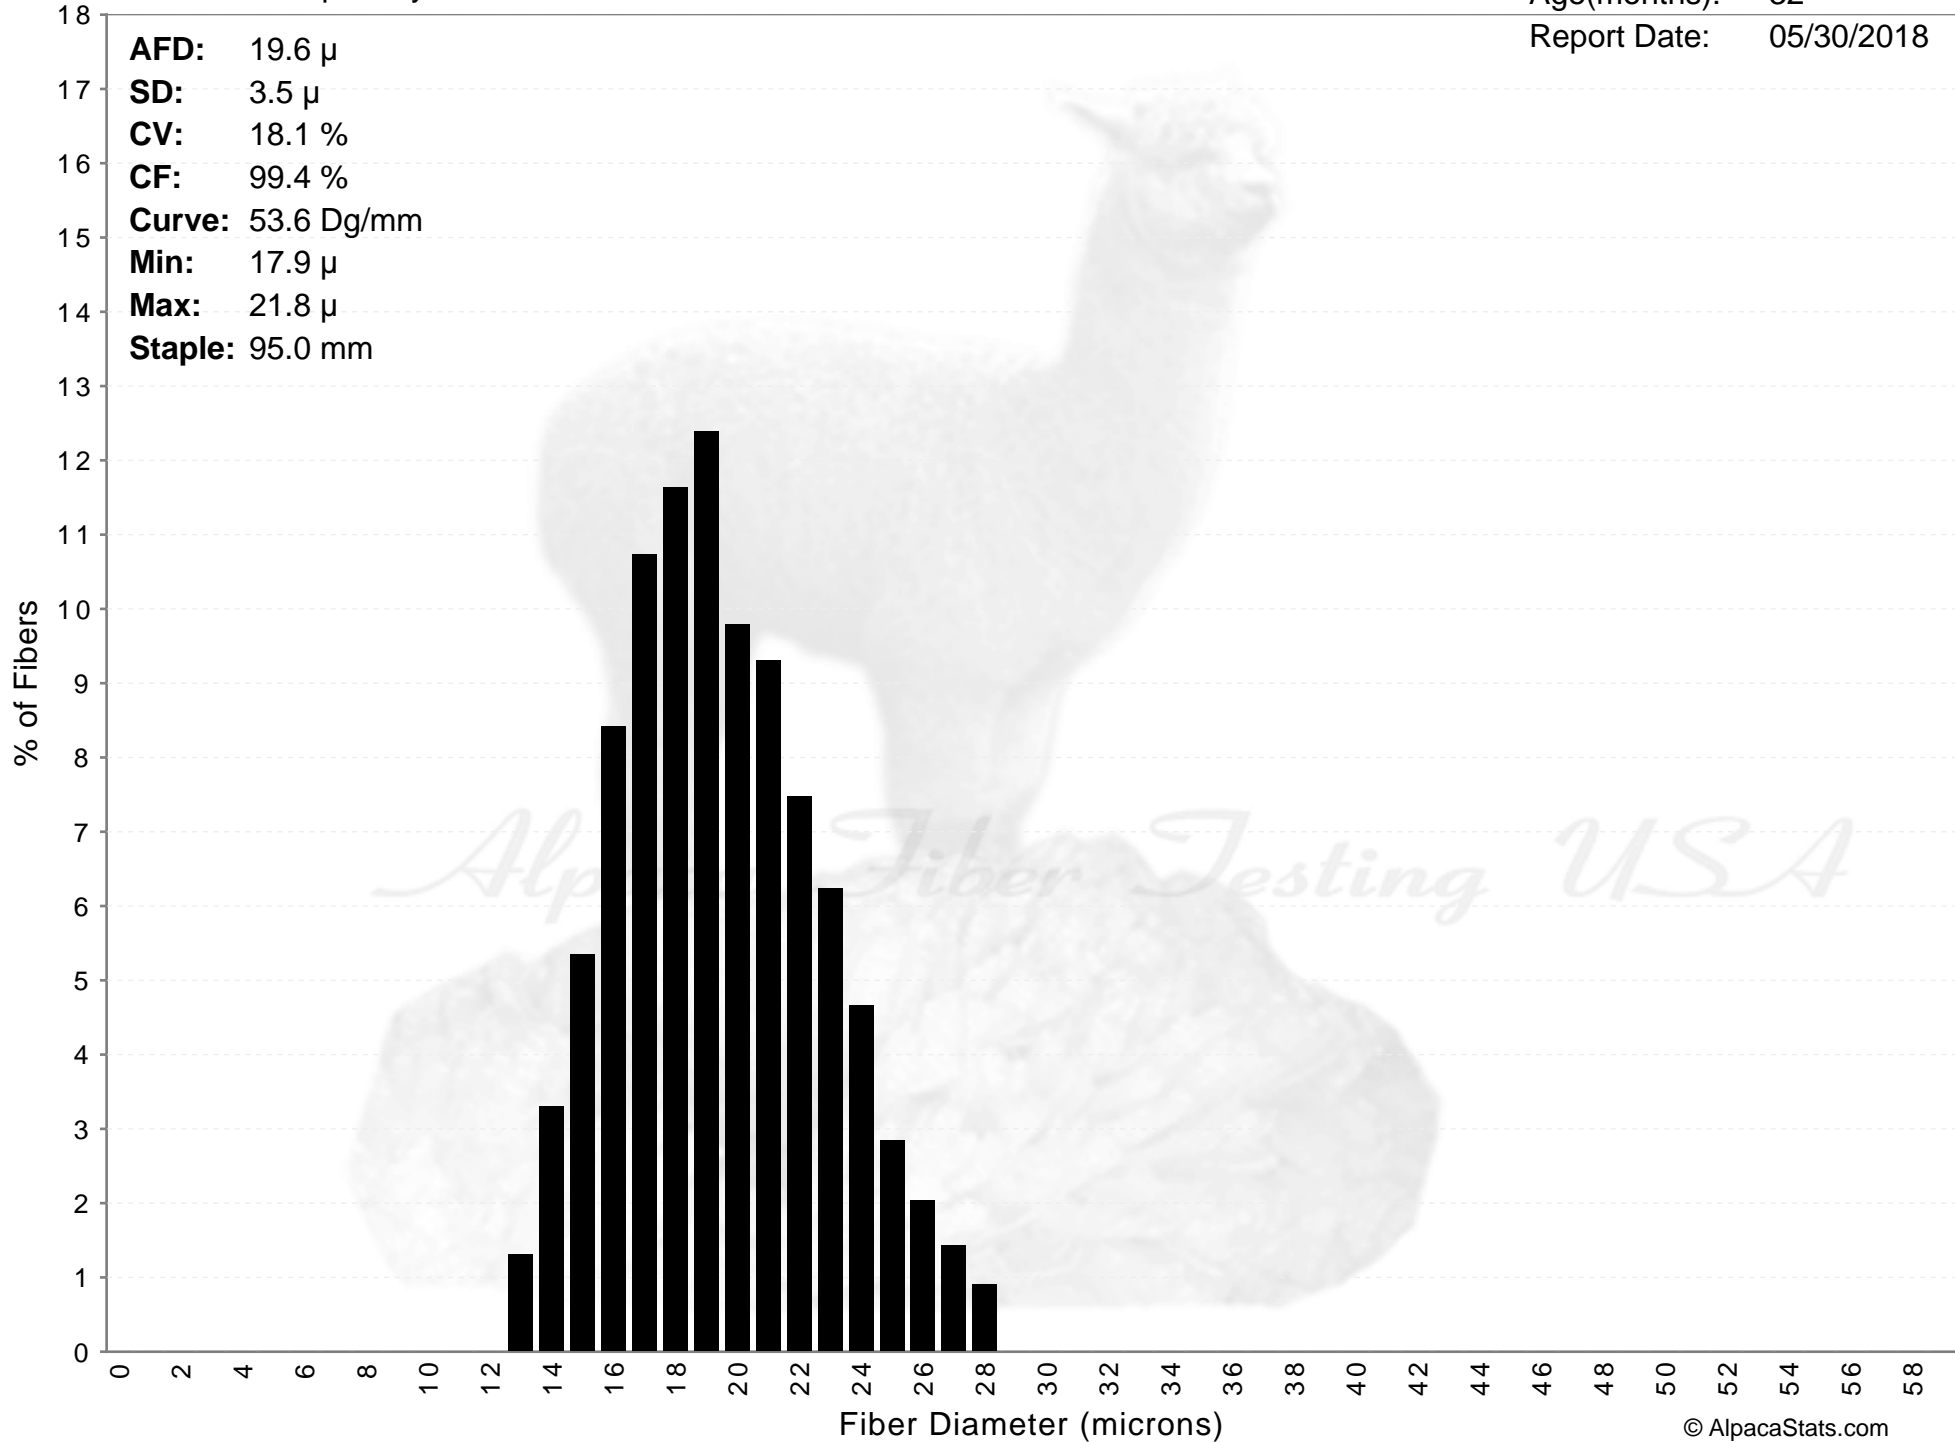

Heart & Soul Spinnery

TEZCATLIPOCA

Age(months): 32
Report Date: 05/30/2018

AFD: 19.6 μ
SD: 3.5 μ
CV: 18.1 %
CF: 99.4 %
Curve: 53.6 Dg/mm
Min: 17.9 μ
Max: 21.8 μ
Staple: 95.0 mm

TEZCATLIPOCA

AFD: 19.6 μ
SD: 3.5 μ
CV: 18.1 %
CF: 99.4 %
Curve: 53.6 Dg/mm
Min: 17.9 μ
Max: 21.8 μ
Staple: 95.0 mm