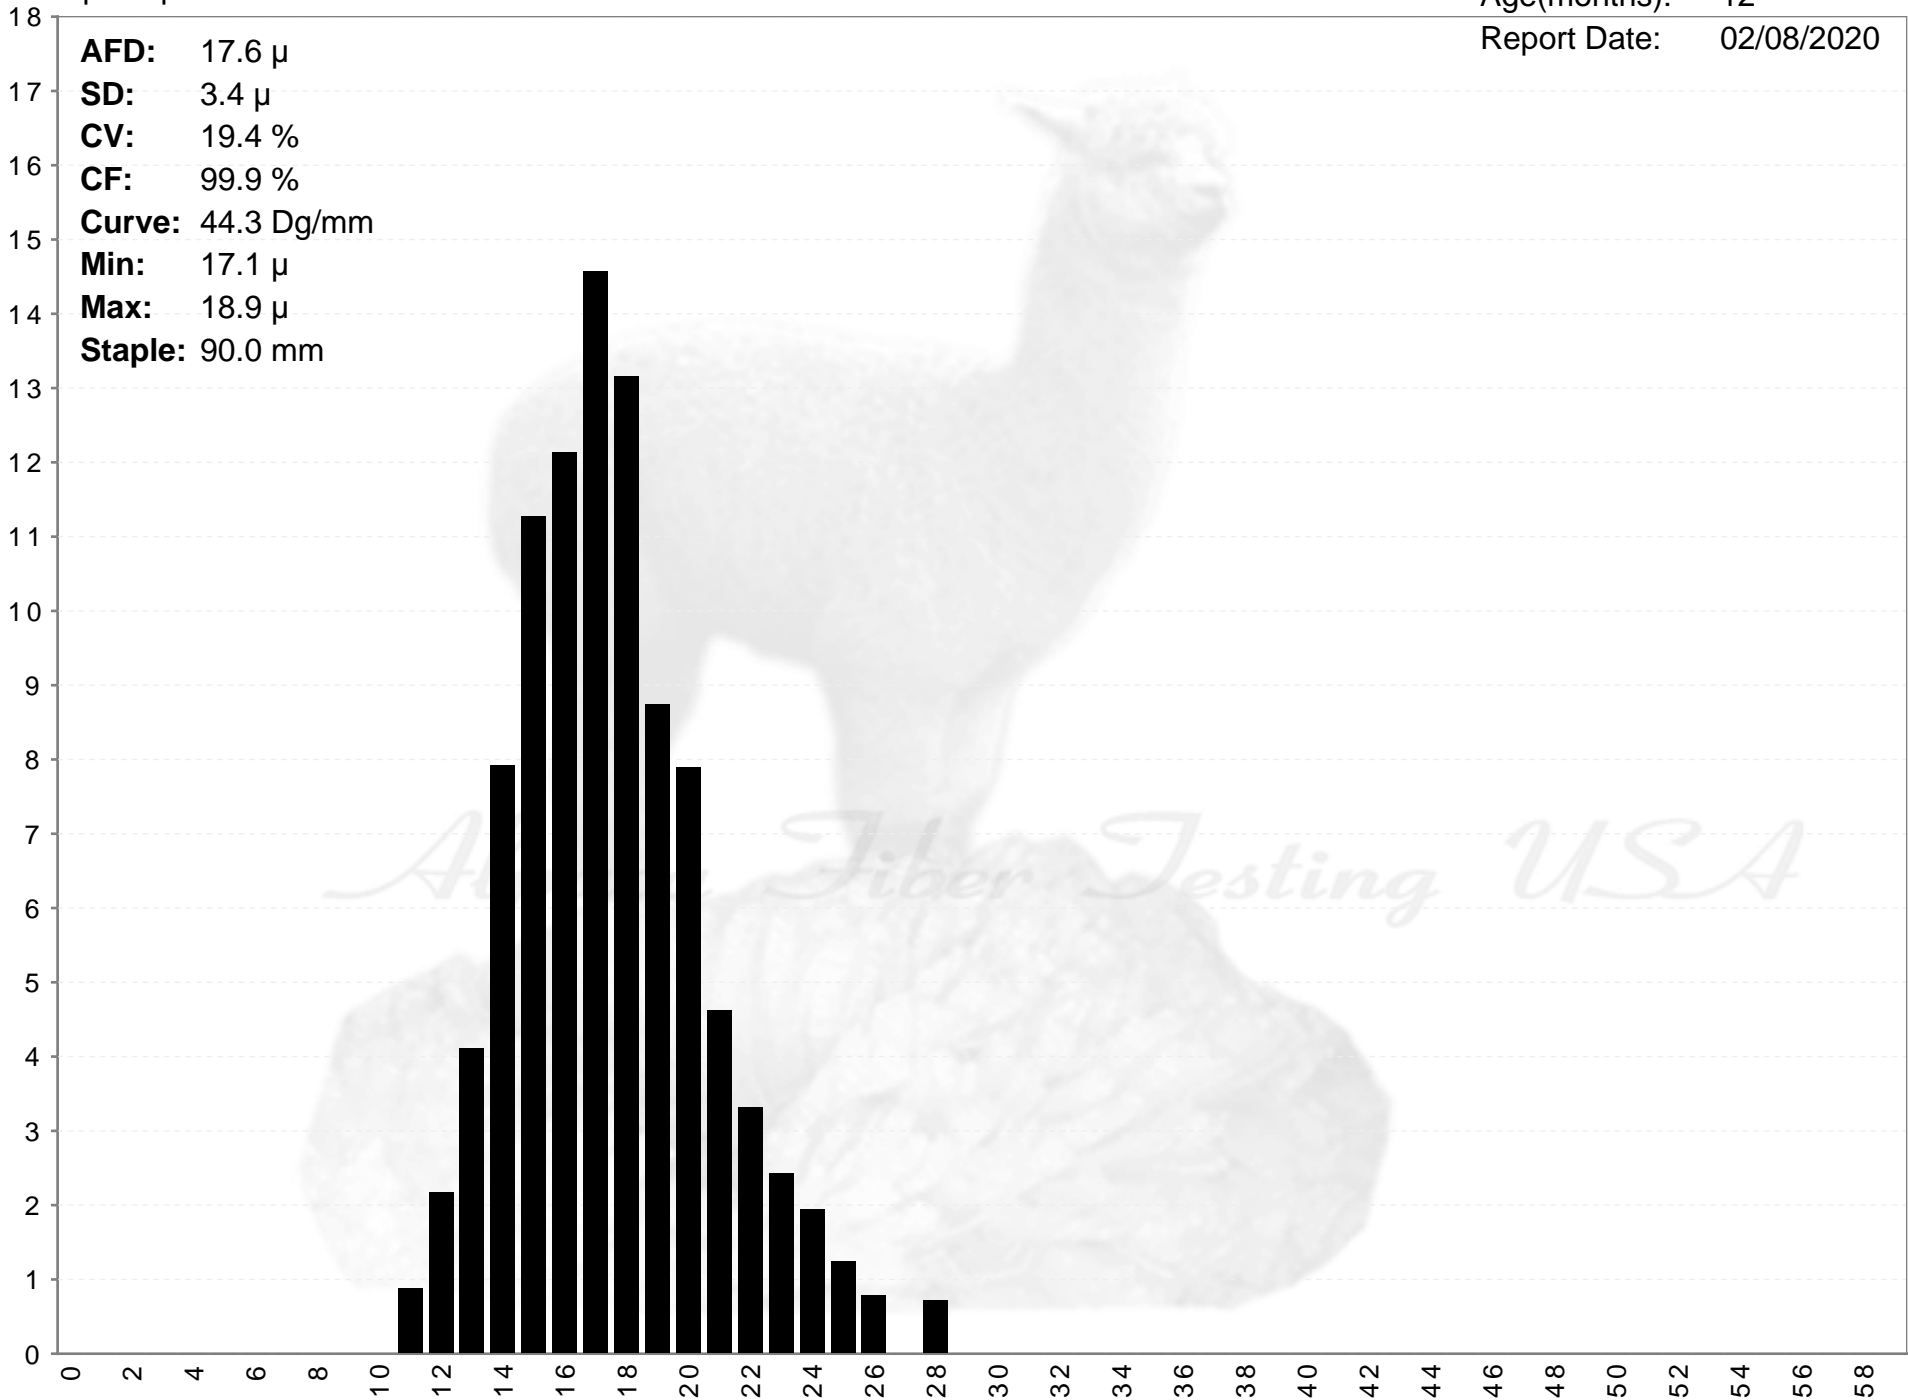

Epic Alpacas

LUNA

Age(months): 12
Report Date: 02/08/2020

AFD: 17.6 μ
SD: 3.4 μ
CV: 19.4 %
CF: 99.9 %
Curve: 44.3 Dg/mm
Min: 17.1 μ
Max: 18.9 μ
Staple: 90.0 mm

% of Fibers

Fiber Diameter (microns)

Epic Alpacas

LUNA

Age(months): 12

Report Date: 02/08/2020

AFD: 17.6 μ
SD: 3.4 μ
CV: 19.4 %
CF: 99.9 %
Curve: 44.3 Dg/mm
Min: 17.1 μ
Max: 18.9 μ
Staple: 90.0 mm