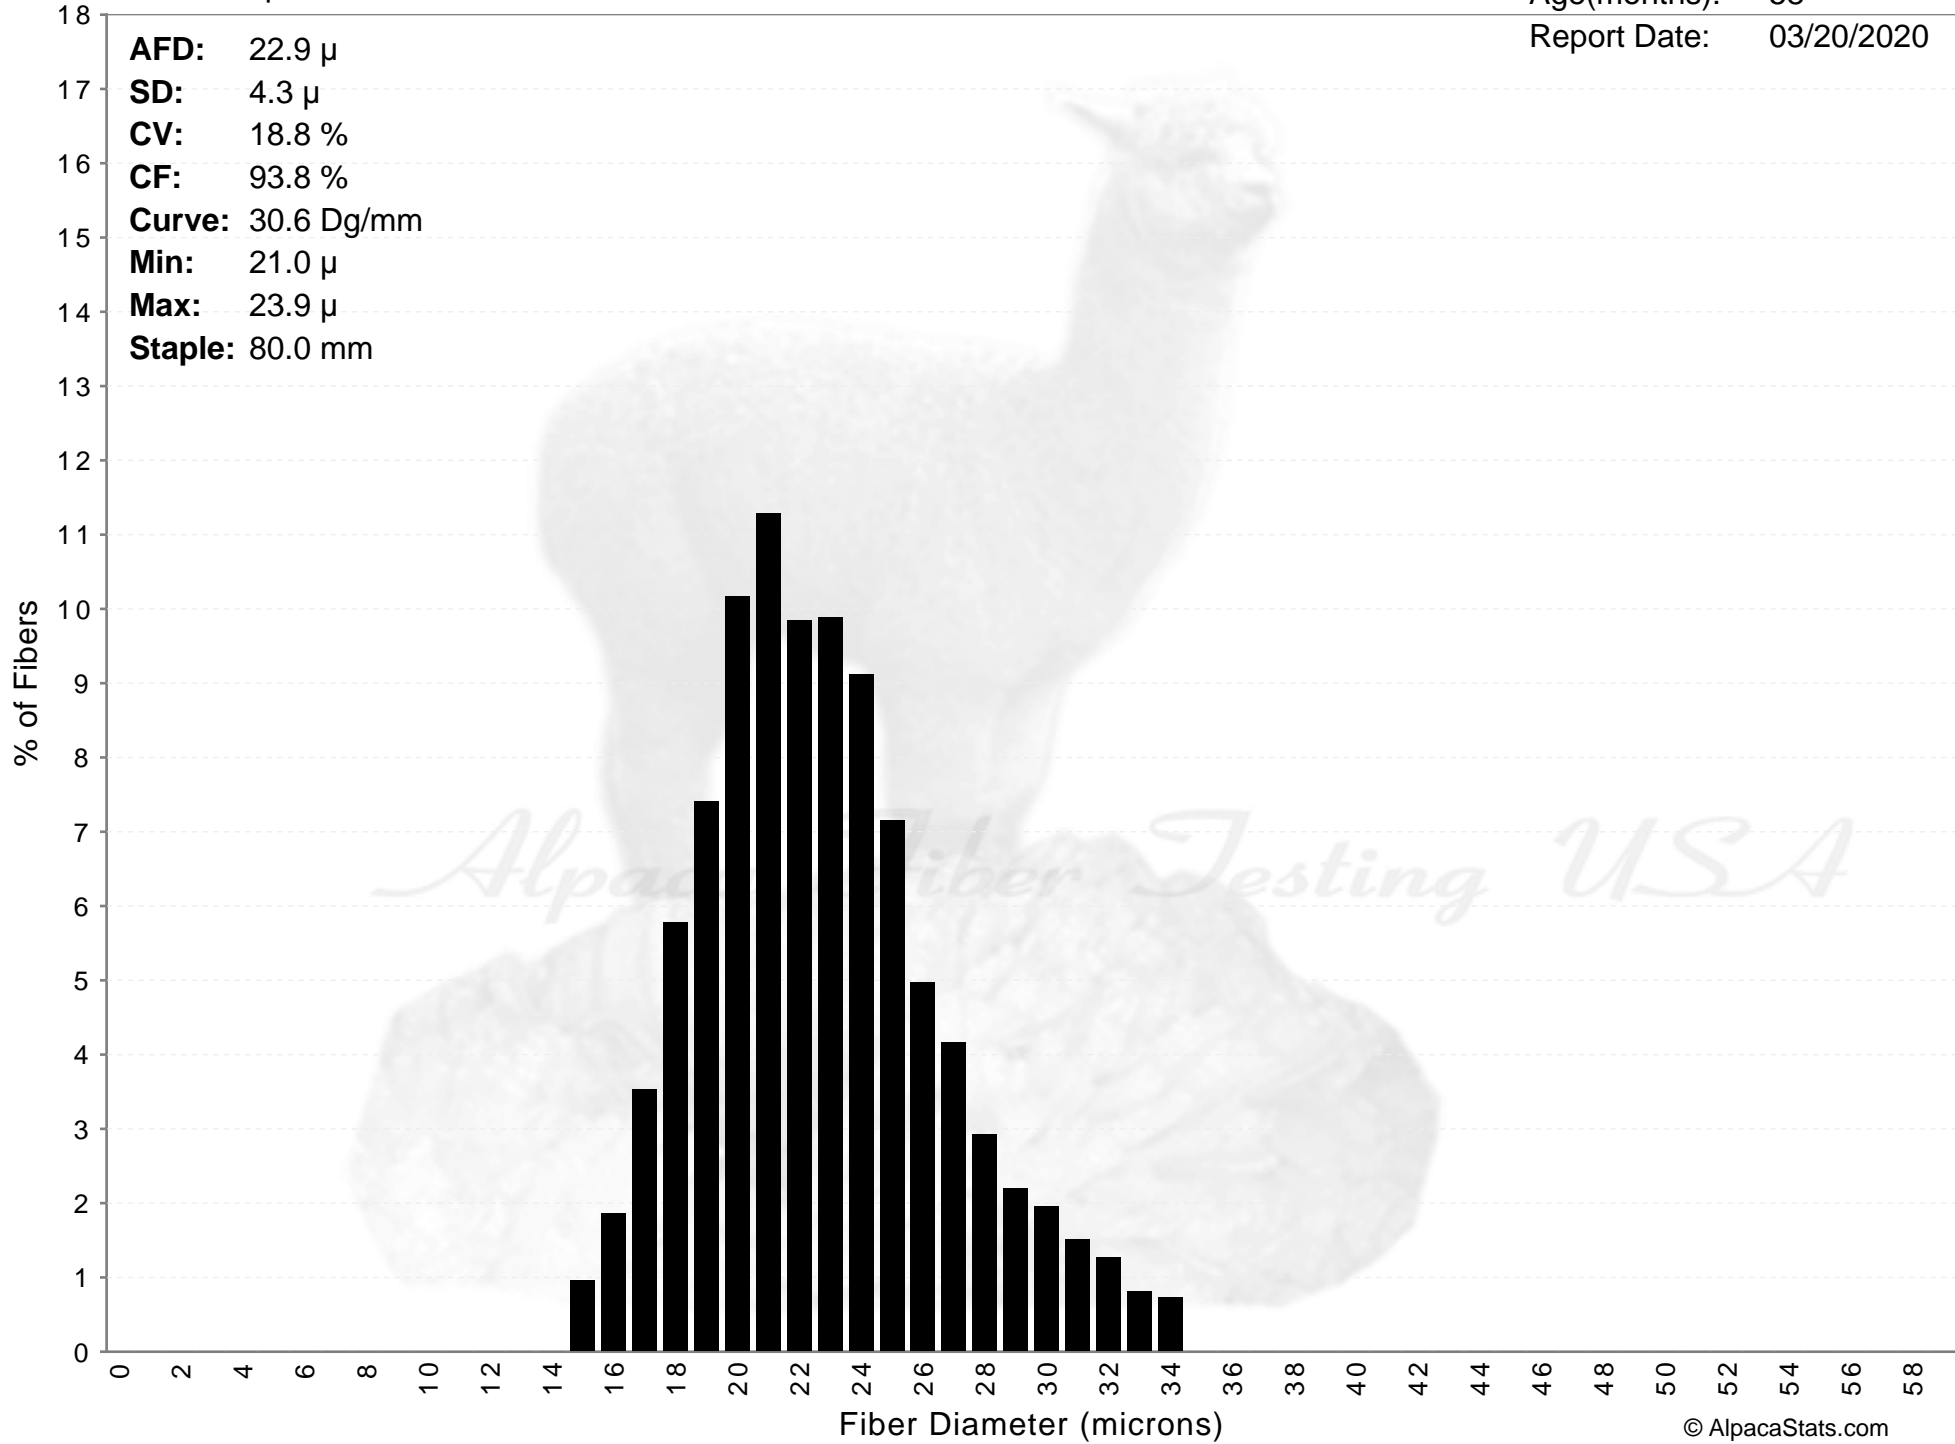

Adaleen Alpacas

AHRF ACE OF SPADES

Age(months): 58
Report Date: 03/20/2020

AFD: 22.9 μ
SD: 4.3 μ
CV: 18.8 %
CF: 93.8 %
Curve: 30.6 Dg/mm
Min: 21.0 μ
Max: 23.9 μ
Staple: 80.0 mm

Adaleen Alpacas

AHRF ACE OF SPADES

Age(months): 58

Report Date: 03/20/2020

AFD: 22.9 μ
SD: 4.3 μ
CV: 18.8 %
CF: 93.8 %
Curve: 30.6 Dg/mm
Min: 21.0 μ
Max: 23.9 μ
Staple: 80.0 mm