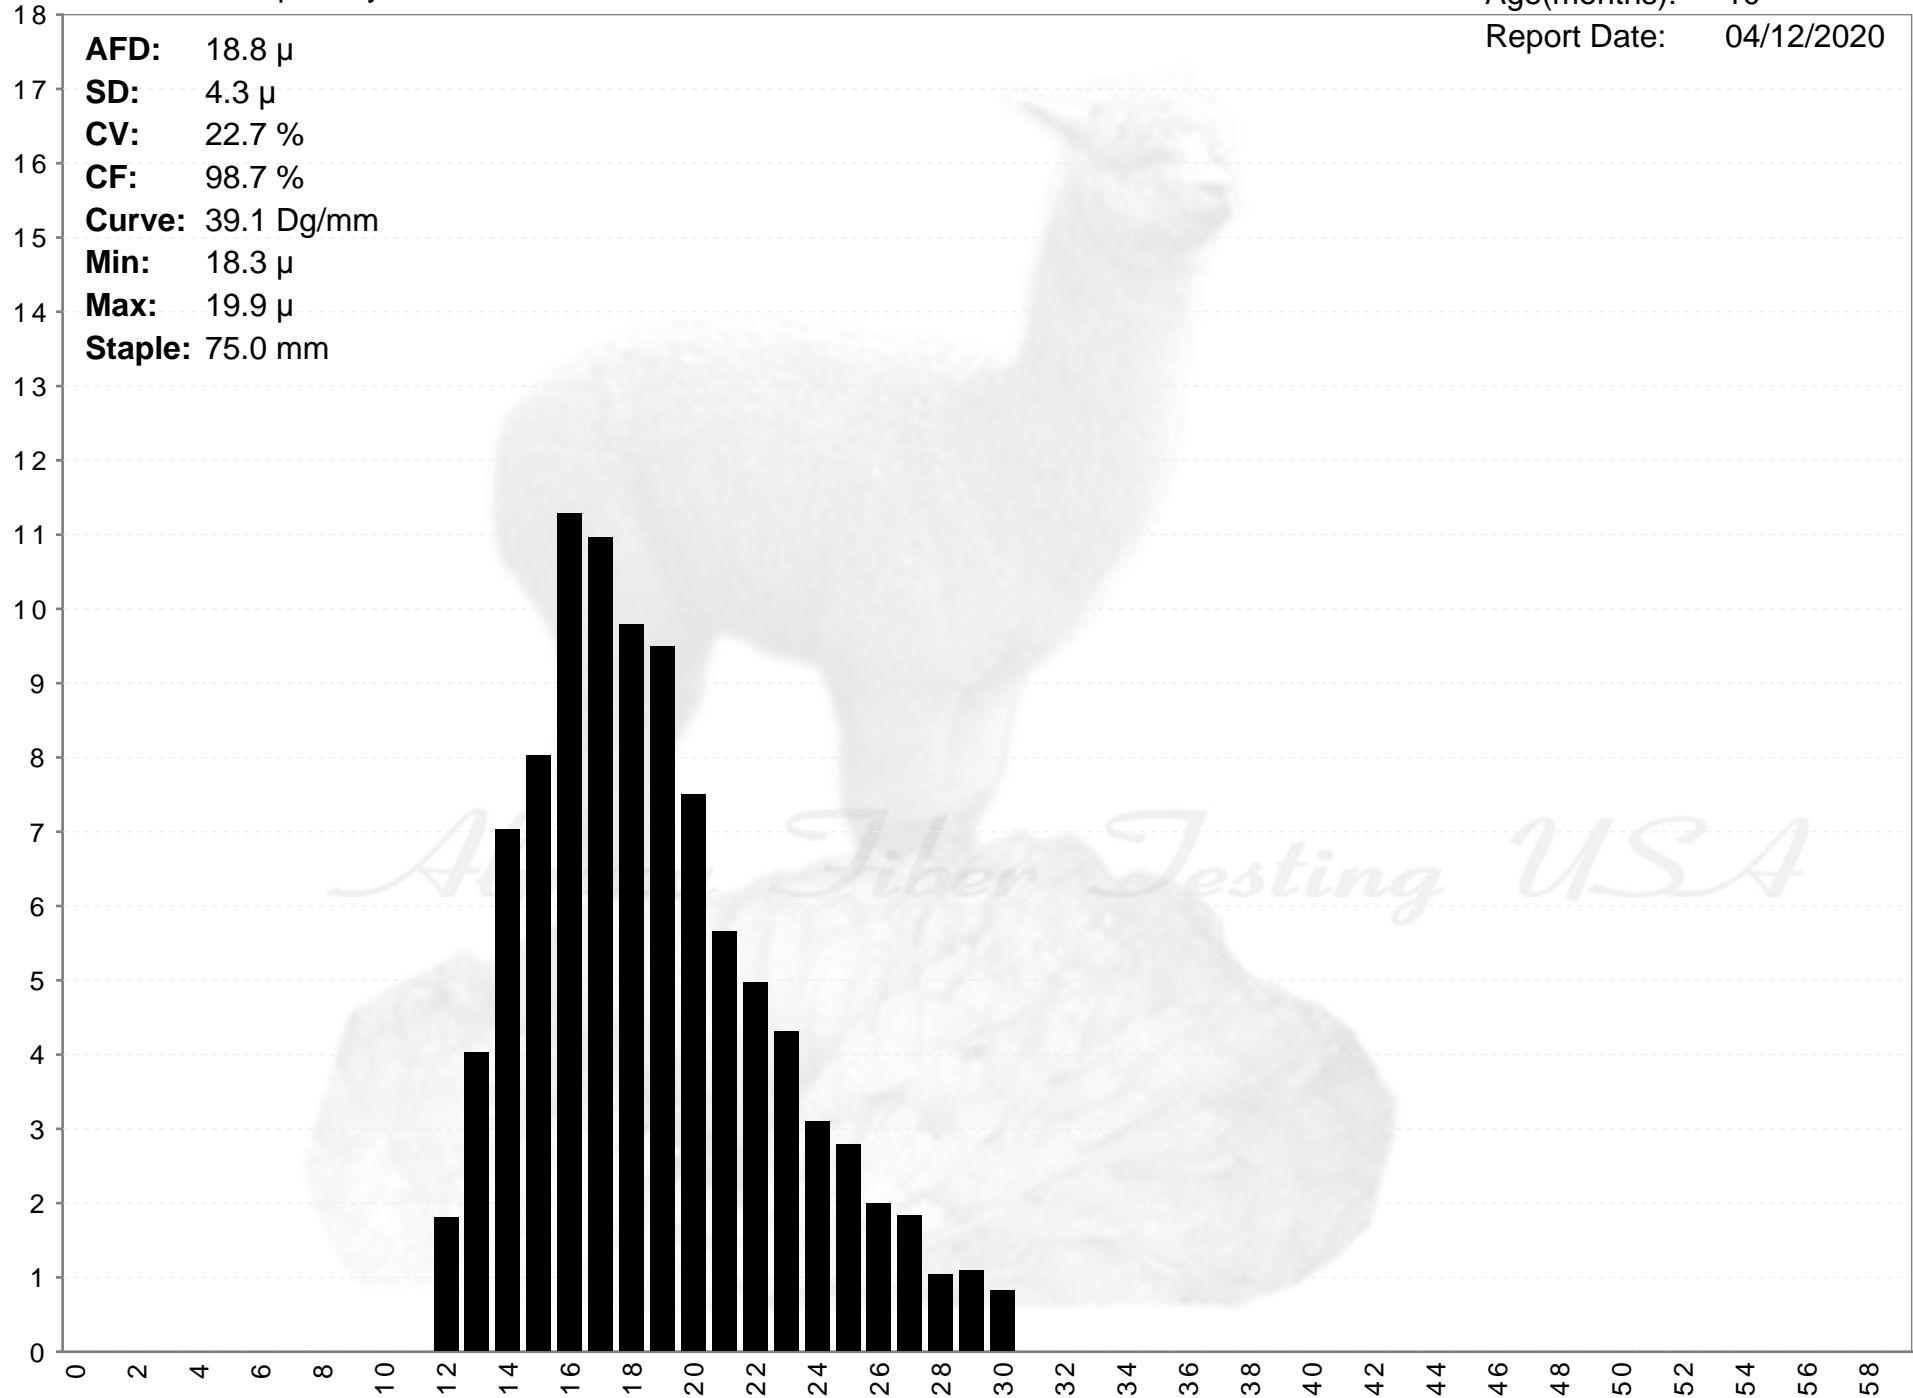

# 4-SIGHT'S HEART'S DESIRE

**AFD:** 18.8  $\mu$   
**SD:** 4.3  $\mu$   
**CV:** 22.7 %  
**CF:** 98.7 %  
**Curve:** 39.1 Dg/mm  
**Min:** 18.3  $\mu$   
**Max:** 19.9  $\mu$   
**Staple:** 75.0 mm

% of Fibers

Fiber Diameter (microns)

# 4-SIGHT'S HEART'S DESIRE

**AFD:** 18.8  $\mu$   
**SD:** 4.3  $\mu$   
**CV:** 22.7 %  
**CF:** 98.7 %  
**Curve:** 39.1 Dg/mm  
**Min:** 18.3  $\mu$   
**Max:** 19.9  $\mu$   
**Staple:** 75.0 mm