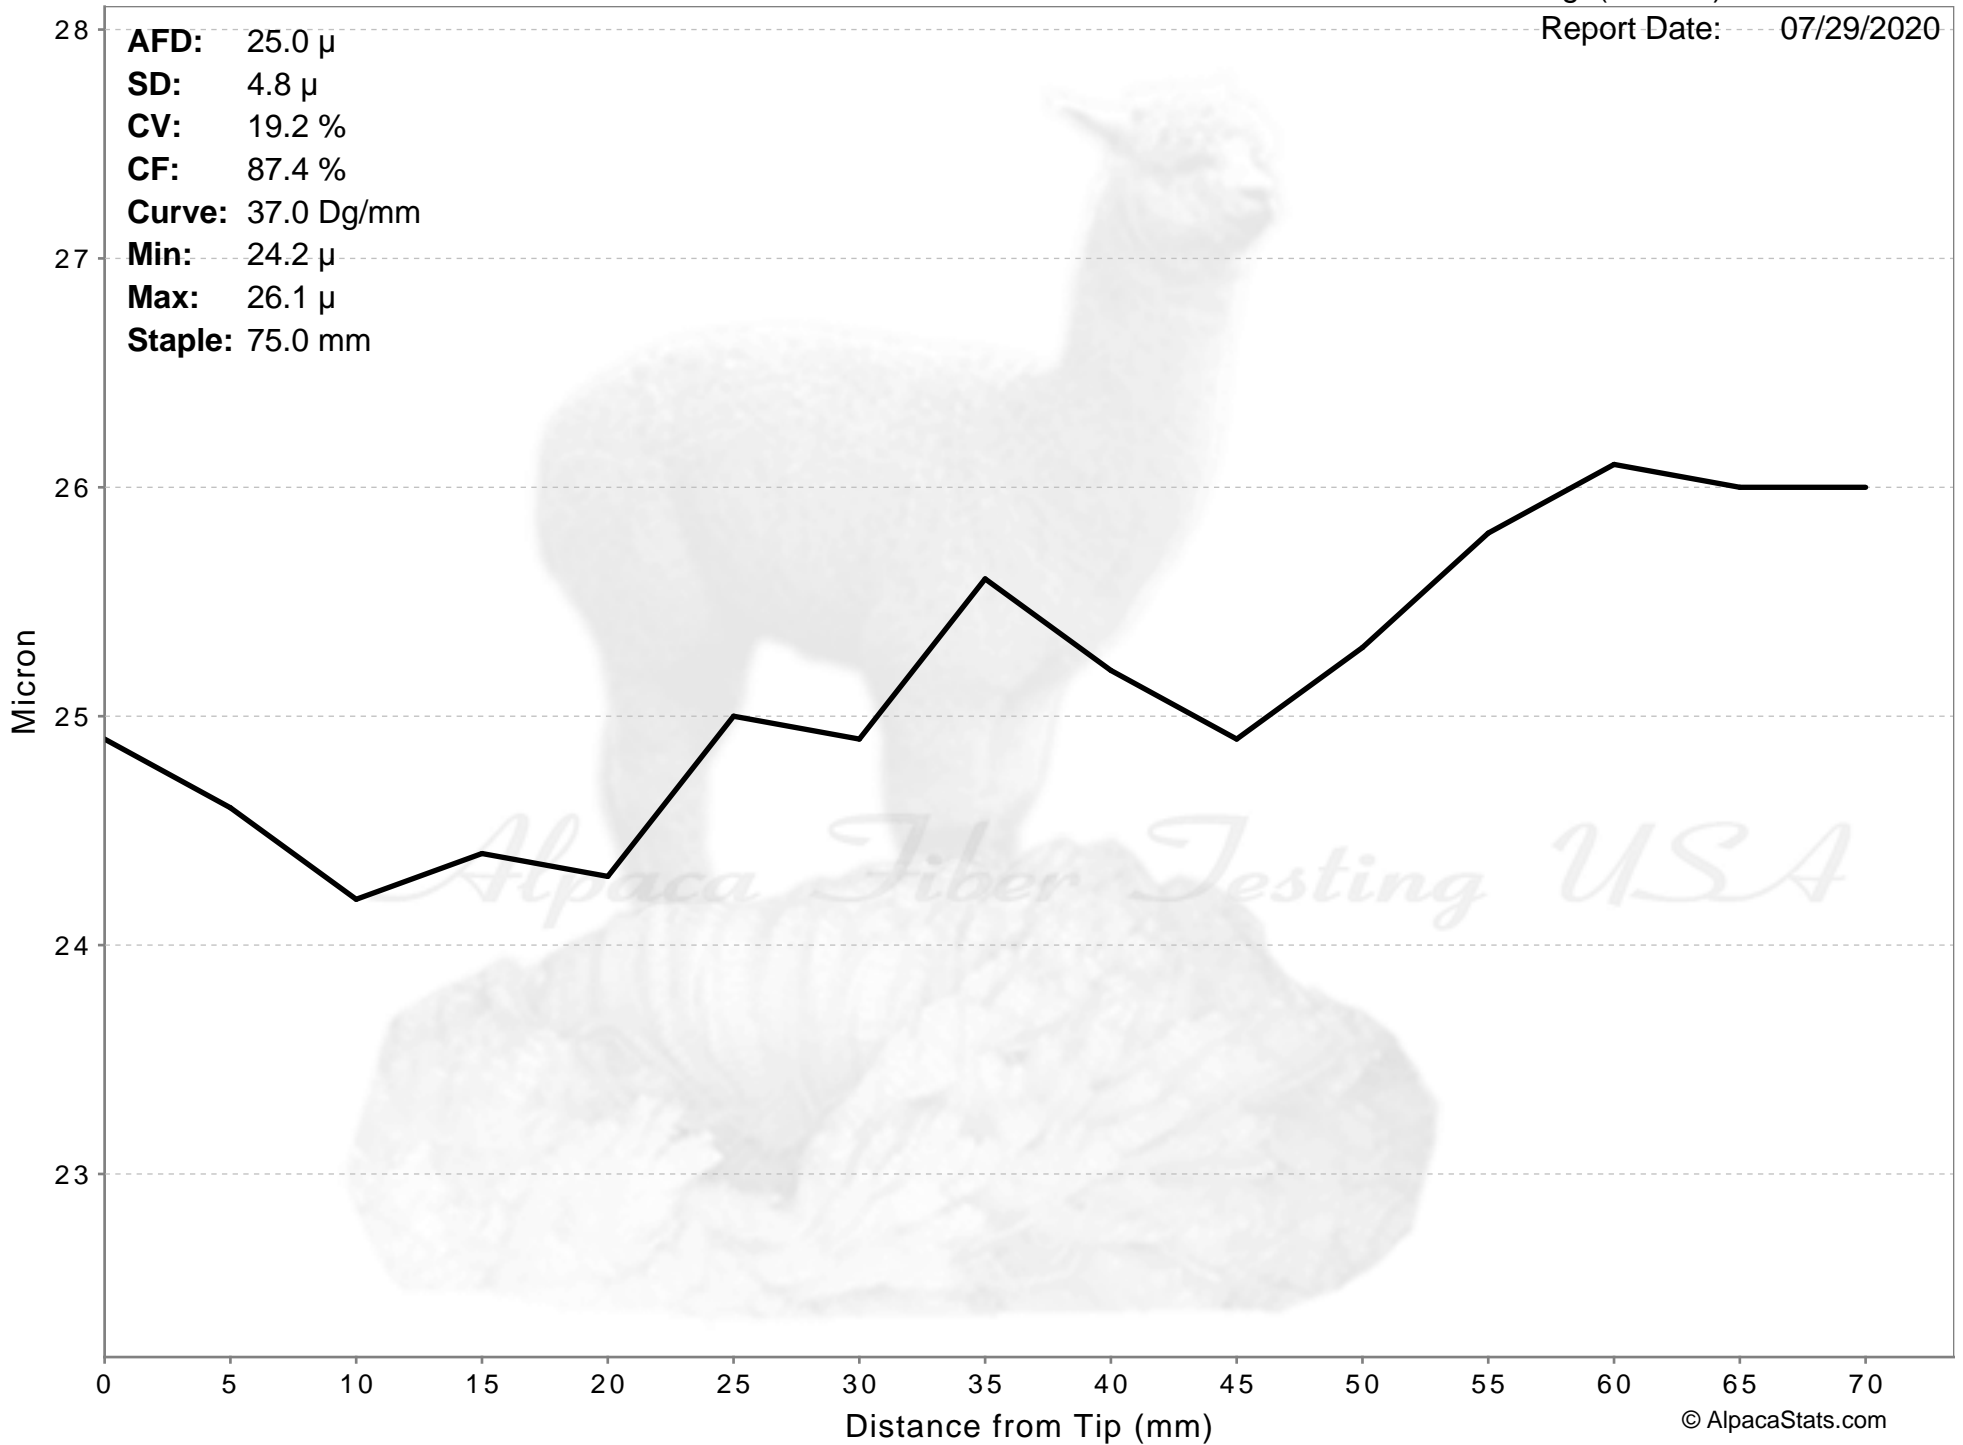

Olde LYFE Alpacas

PERUVIAN WHISPER

Age(months): 95
Report Date: 07/29/2020

AFD: 25.0 μ
SD: 4.8 μ
CV: 19.2 %
CF: 87.4 %
Curve: 37.0 Dg/mm
Min: 24.2 μ
Max: 26.1 μ
Staple: 75.0 mm

% of Fibers

Fiber Diameter (microns)

PERUVIAN WHISPER

AFD: 25.0 μ
SD: 4.8 μ
CV: 19.2 %
CF: 87.4 %
Curve: 37.0 Dg/mm
Min: 24.2 μ
Max: 26.1 μ
Staple: 75.0 mm

Alpaca Fiber Testing USA