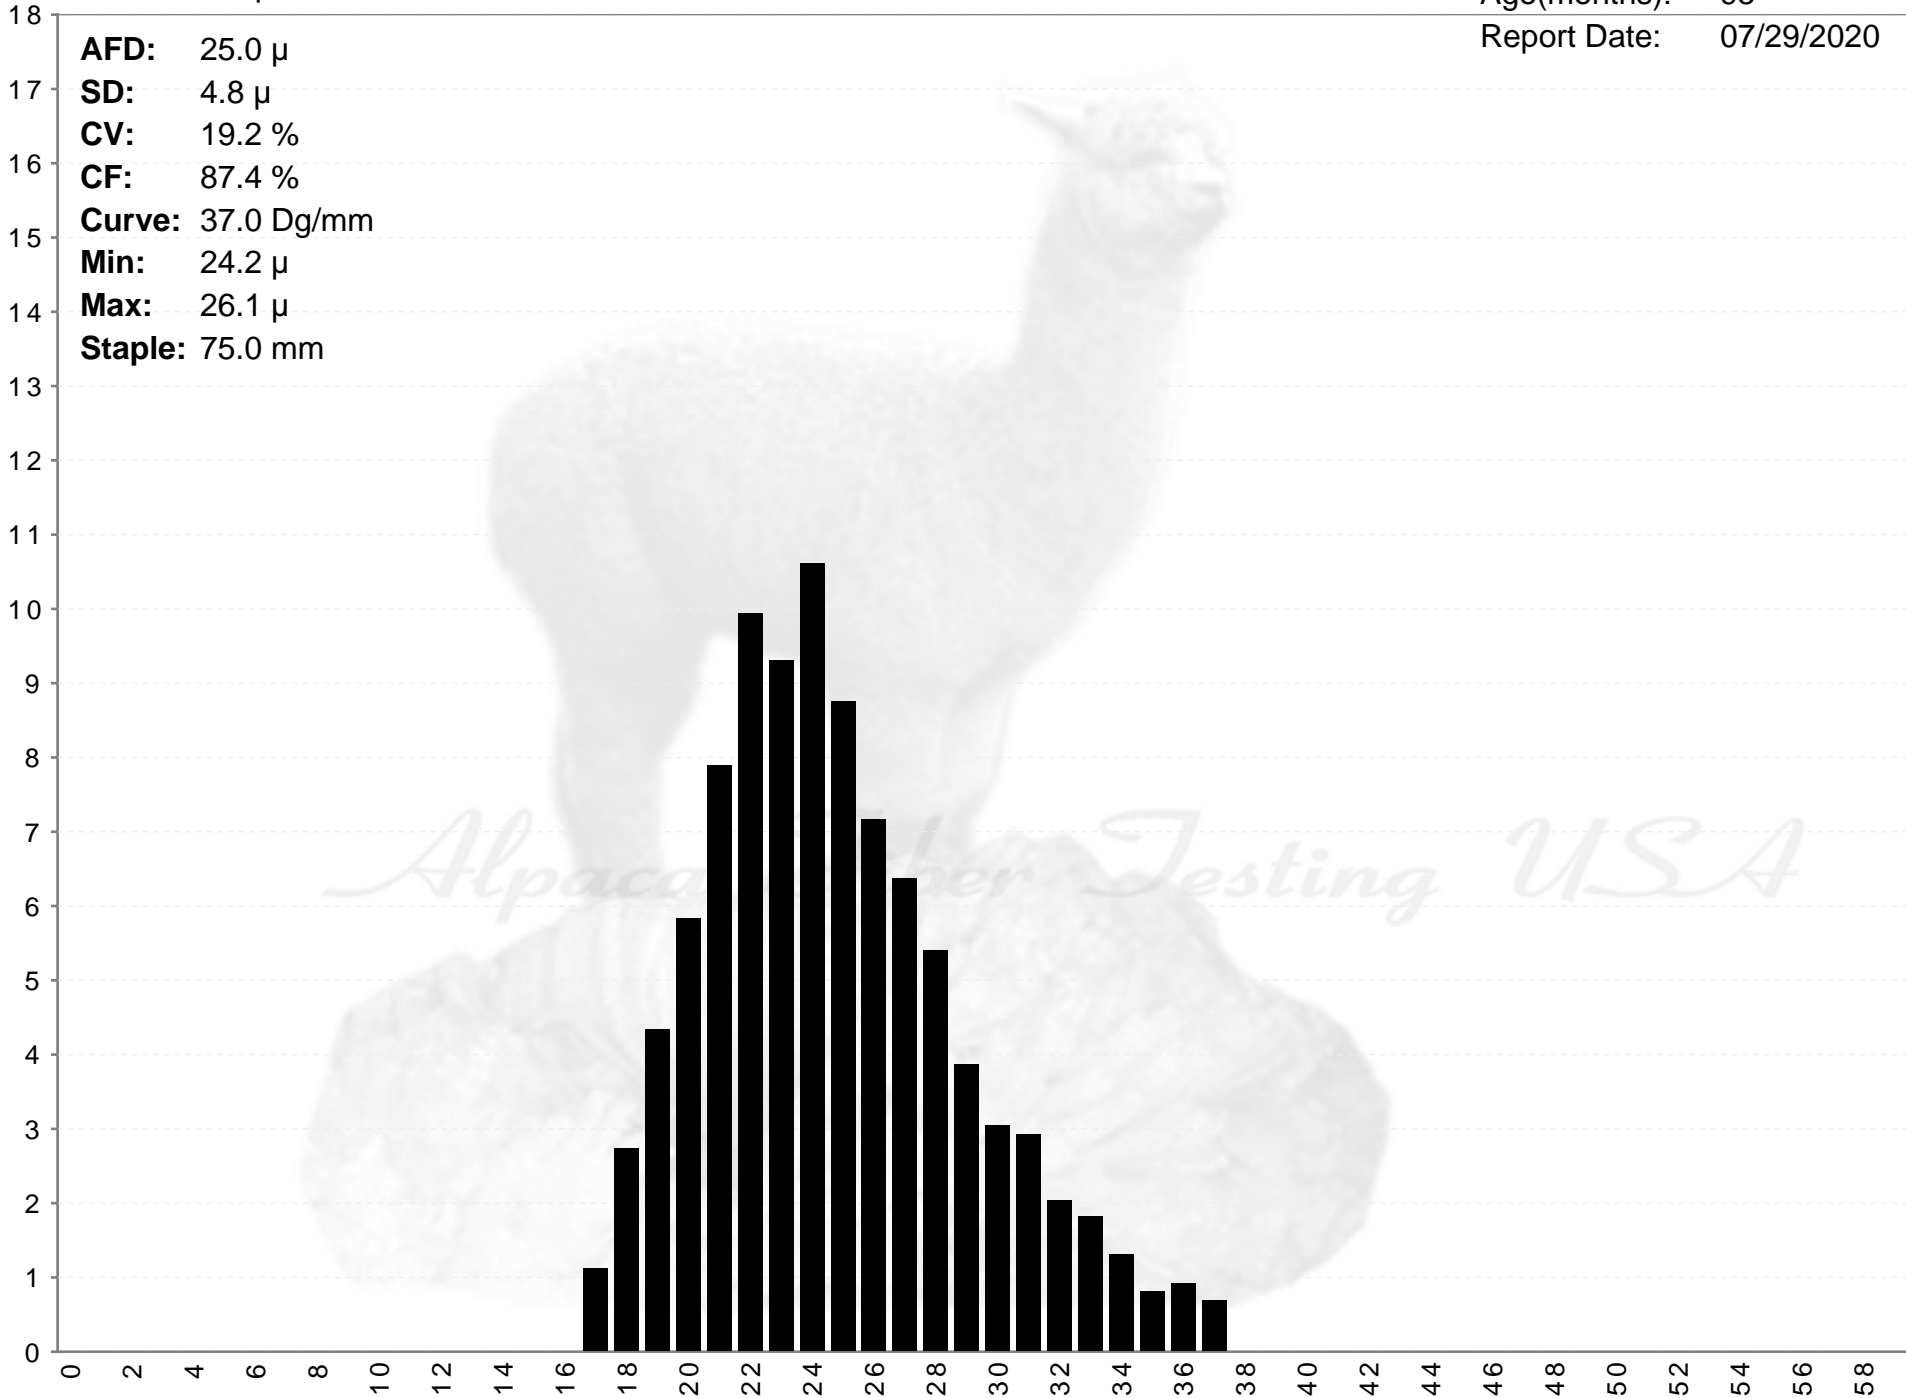

Olde LYFE Alpacas

PERUVIAN WHISPER

Age(months): 95
Report Date: 07/29/2020

AFD: 25.0 μ
SD: 4.8 μ
CV: 19.2 %
CF: 87.4 %
Curve: 37.0 Dg/mm
Min: 24.2 μ
Max: 26.1 μ
Staple: 75.0 mm

% of Fibers

Fiber Diameter (microns)

PERUVIAN WHISPER

AFD: 25.0 μ
SD: 4.8 μ
CV: 19.2 %
CF: 87.4 %
Curve: 37.0 Dg/mm
Min: 24.2 μ
Max: 26.1 μ
Staple: 75.0 mm

Alpaca Fiber Testing USA