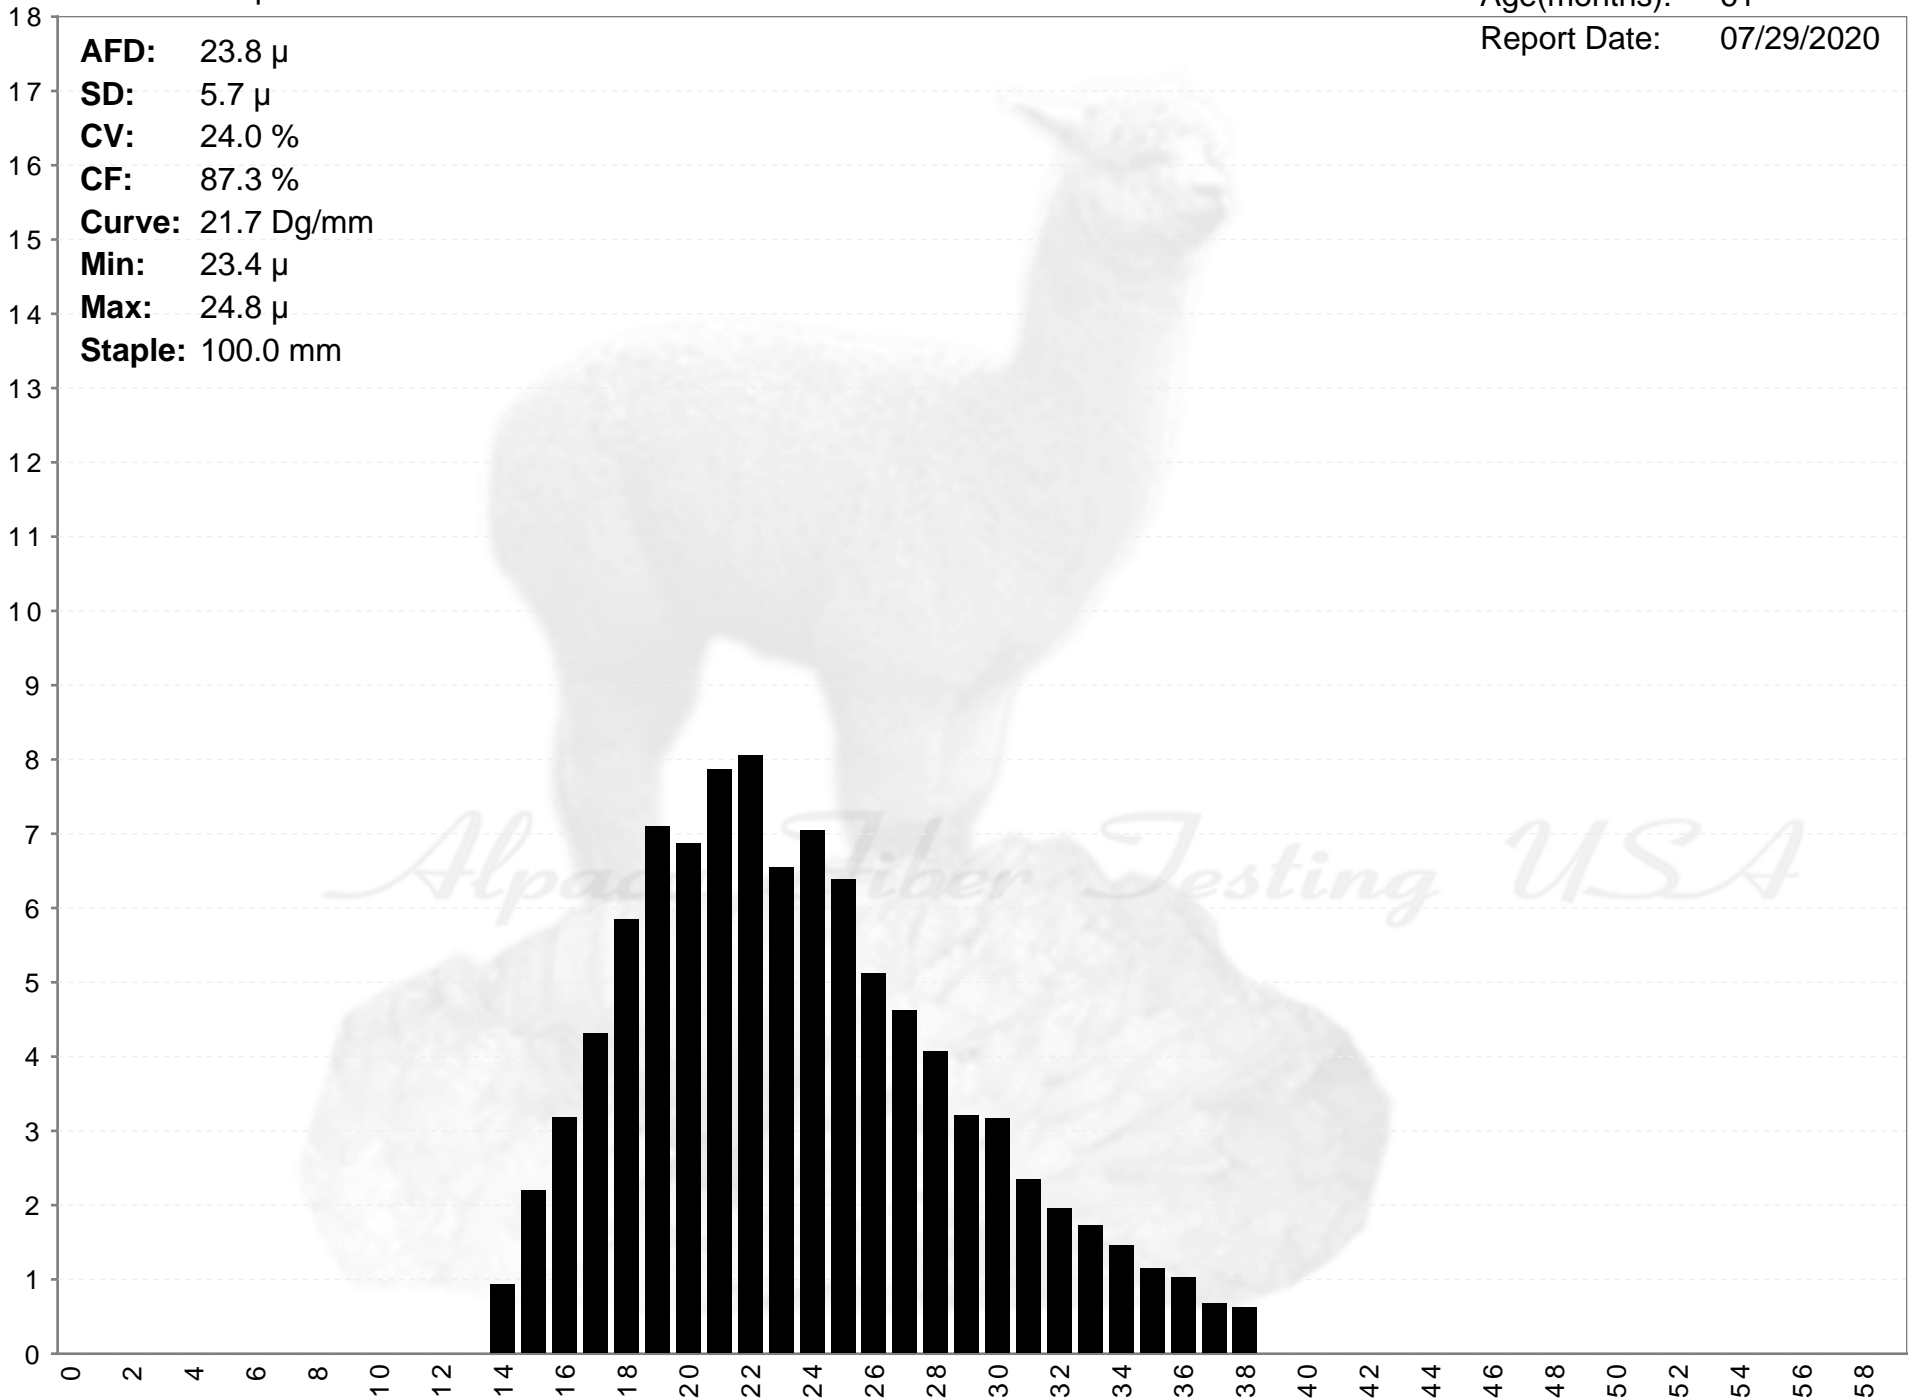

Olde LYFE Alpacas

SNOW DIAMOND RAVEN

Age(months): 61
Report Date: 07/29/2020

AFD: 23.8 μ
SD: 5.7 μ
CV: 24.0 %
CF: 87.3 %
Curve: 21.7 Dg/mm
Min: 23.4 μ
Max: 24.8 μ
Staple: 100.0 mm

% of Fibers

Alpaca Fiber Testing USA

Fiber Diameter (microns)

SNOW DIAMOND RAVEN

AFD: 23.8 μ
SD: 5.7 μ
CV: 24.0 %
CF: 87.3 %
Curve: 21.7 Dg/mm
Min: 23.4 μ
Max: 24.8 μ
Staple: 100.0 mm