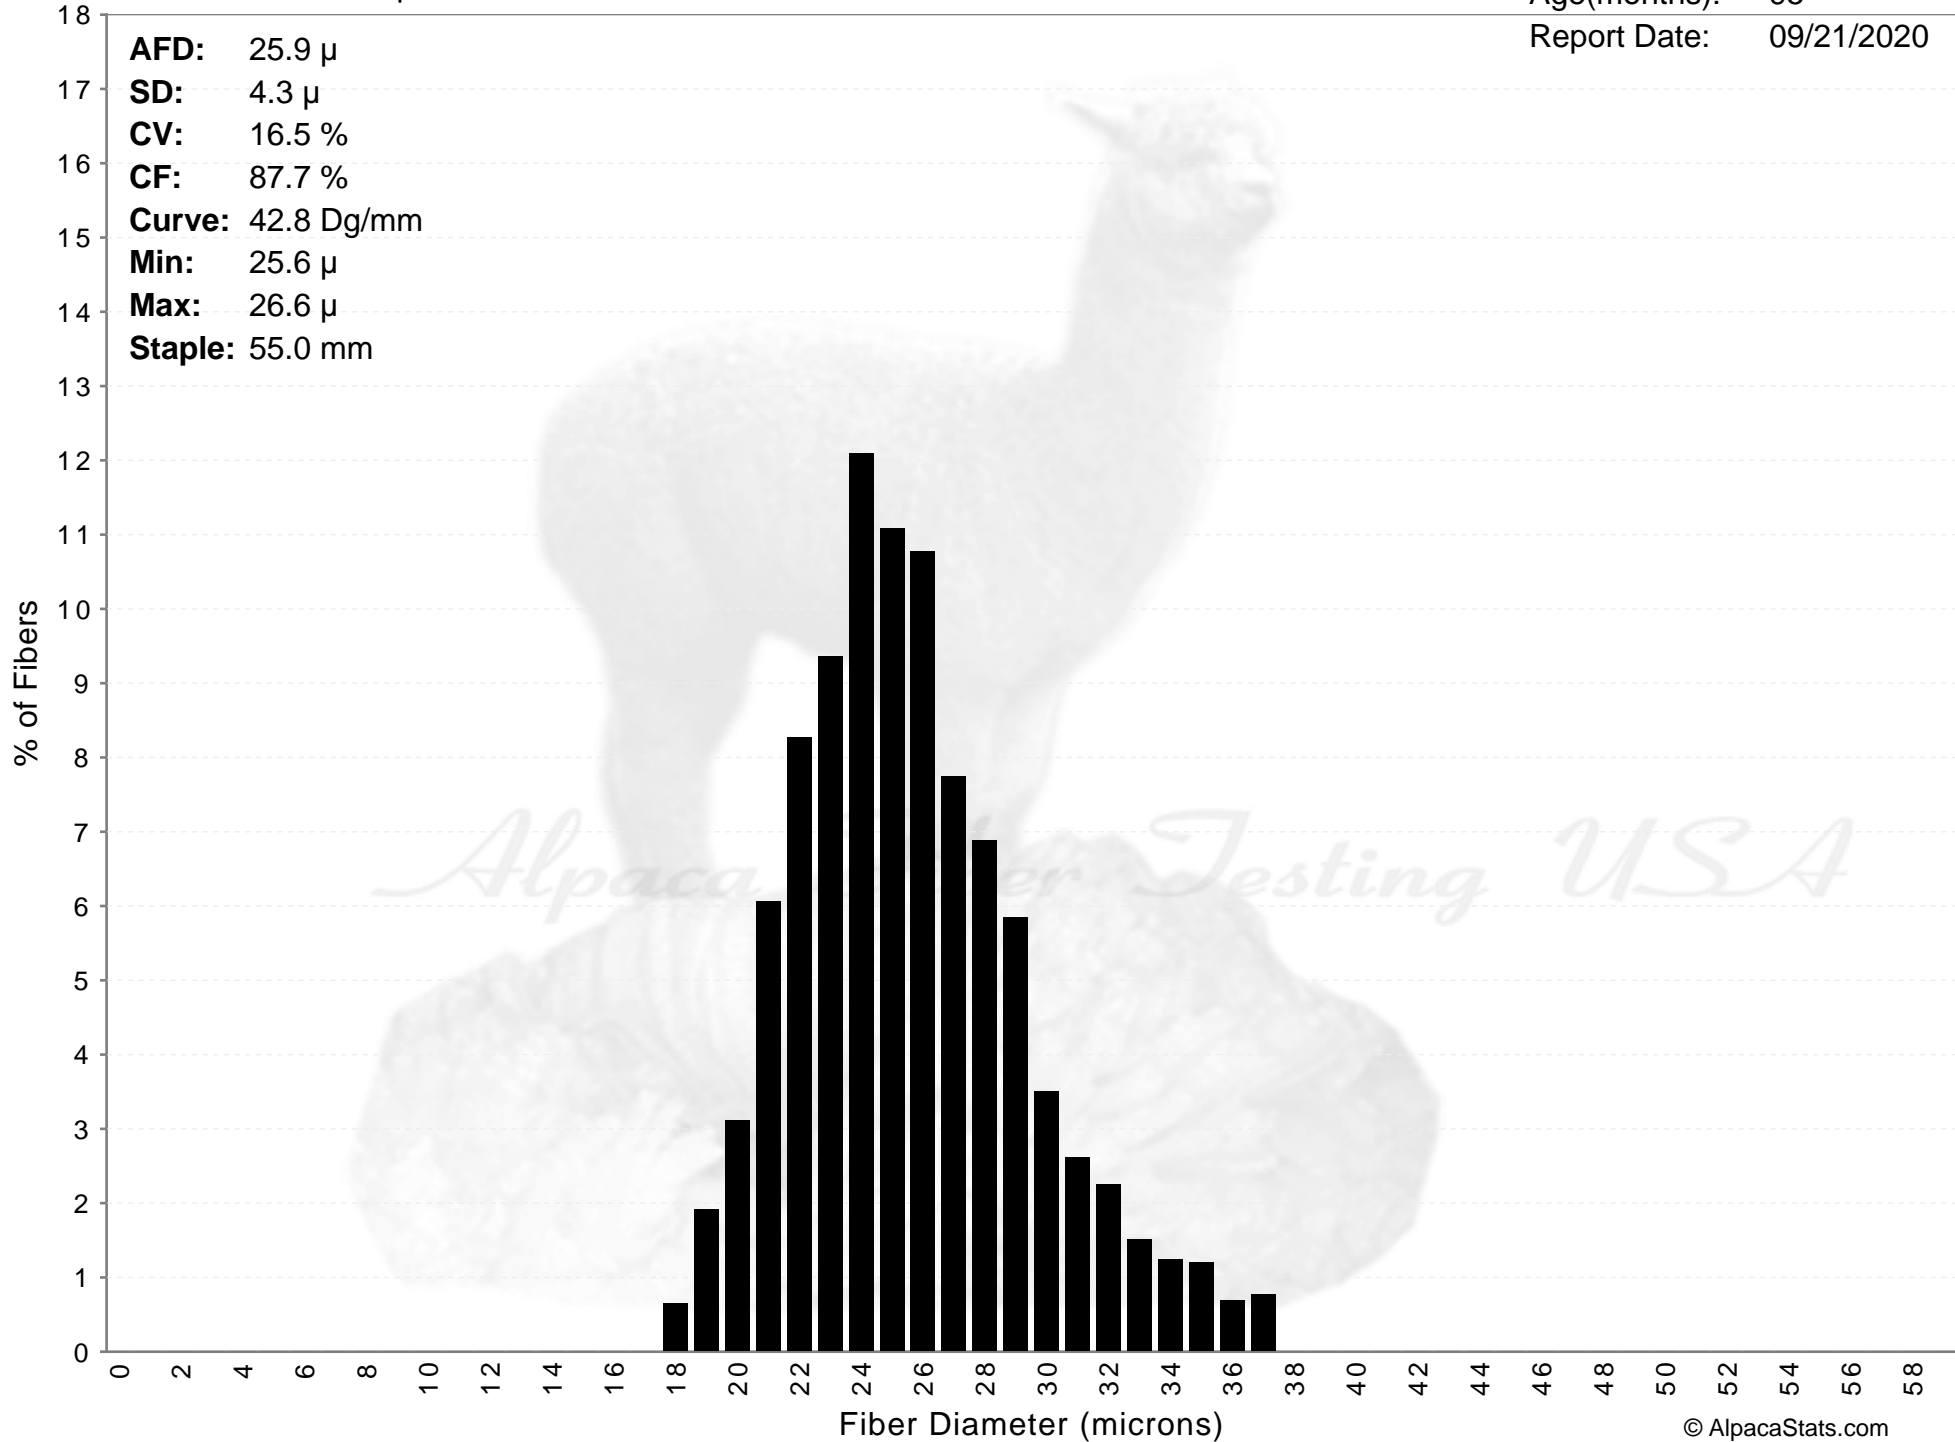

Enchanted Grove Alpacas

ARA LENORE

Age(months): 95
Report Date: 09/21/2020

AFD: 25.9 μ
SD: 4.3 μ
CV: 16.5 %
CF: 87.7 %
Curve: 42.8 Dg/mm
Min: 25.6 μ
Max: 26.6 μ
Staple: 55.0 mm

ARA LENORE

AFD: 25.9 μ
SD: 4.3 μ
CV: 16.5 %
CF: 87.7 %
Curve: 42.8 Dg/mm
Min: 25.6 μ
Max: 26.6 μ
Staple: 55.0 mm