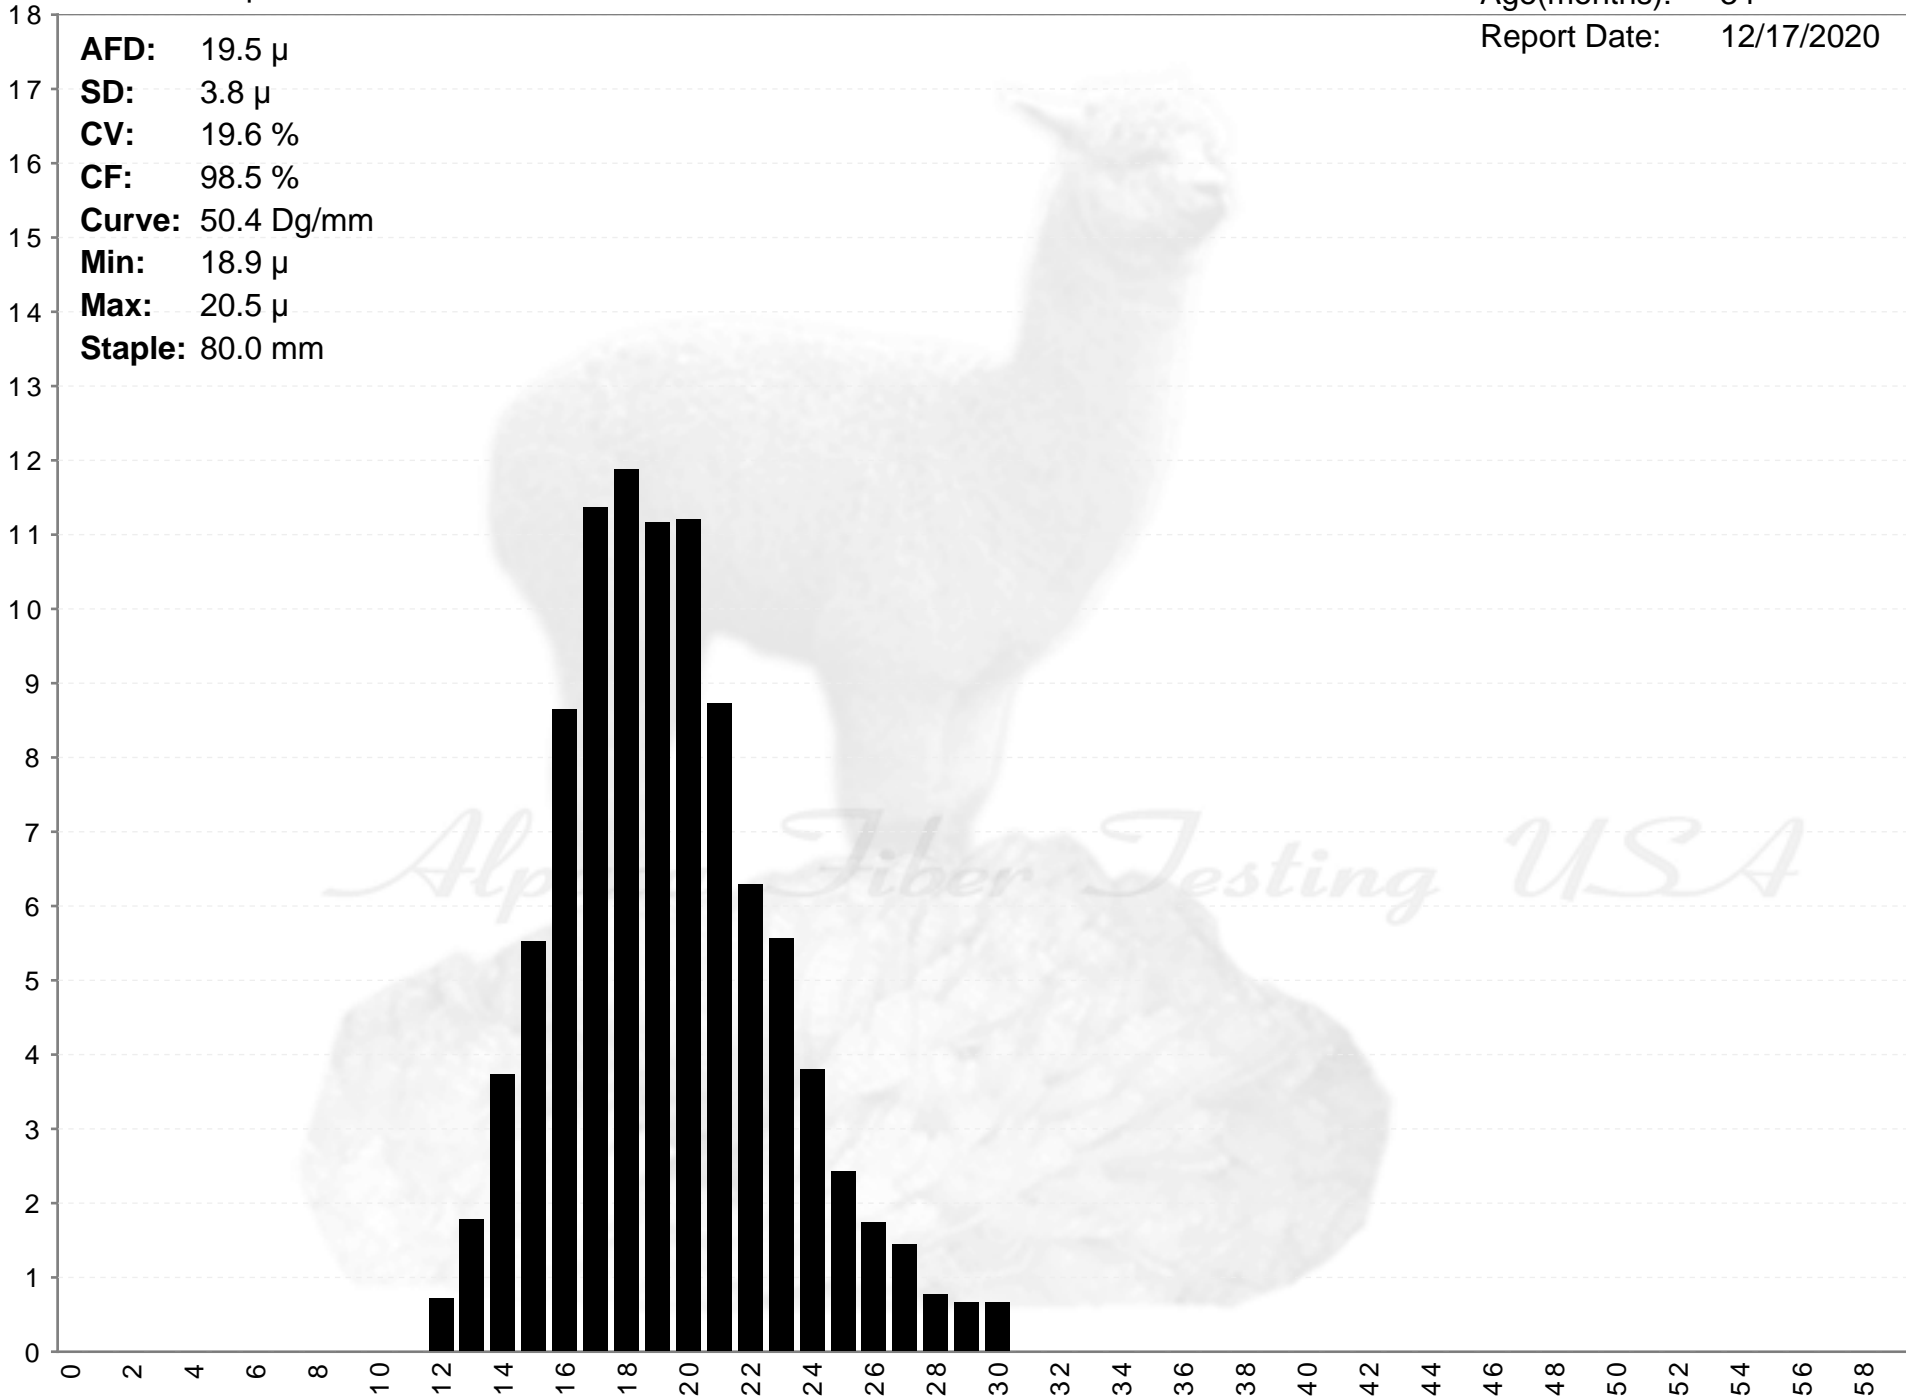

Rare Gem Alpacas

RL PEACHES & CREAM

Age(months): 34
Report Date: 12/17/2020

AFD: 19.5 μ
SD: 3.8 μ
CV: 19.6 %
CF: 98.5 %
Curve: 50.4 Dg/mm
Min: 18.9 μ
Max: 20.5 μ
Staple: 80.0 mm

% of Fibers

Fiber Diameter (microns)

Rare Gem Alpacas

RL PEACHES & CREAM

Age(months): 34

Report Date: 12/17/2020

AFD: 19.5 μ
SD: 3.8 μ
CV: 19.6 %
CF: 98.5 %
Curve: 50.4 Dg/mm
Min: 18.9 μ
Max: 20.5 μ
Staple: 80.0 mm