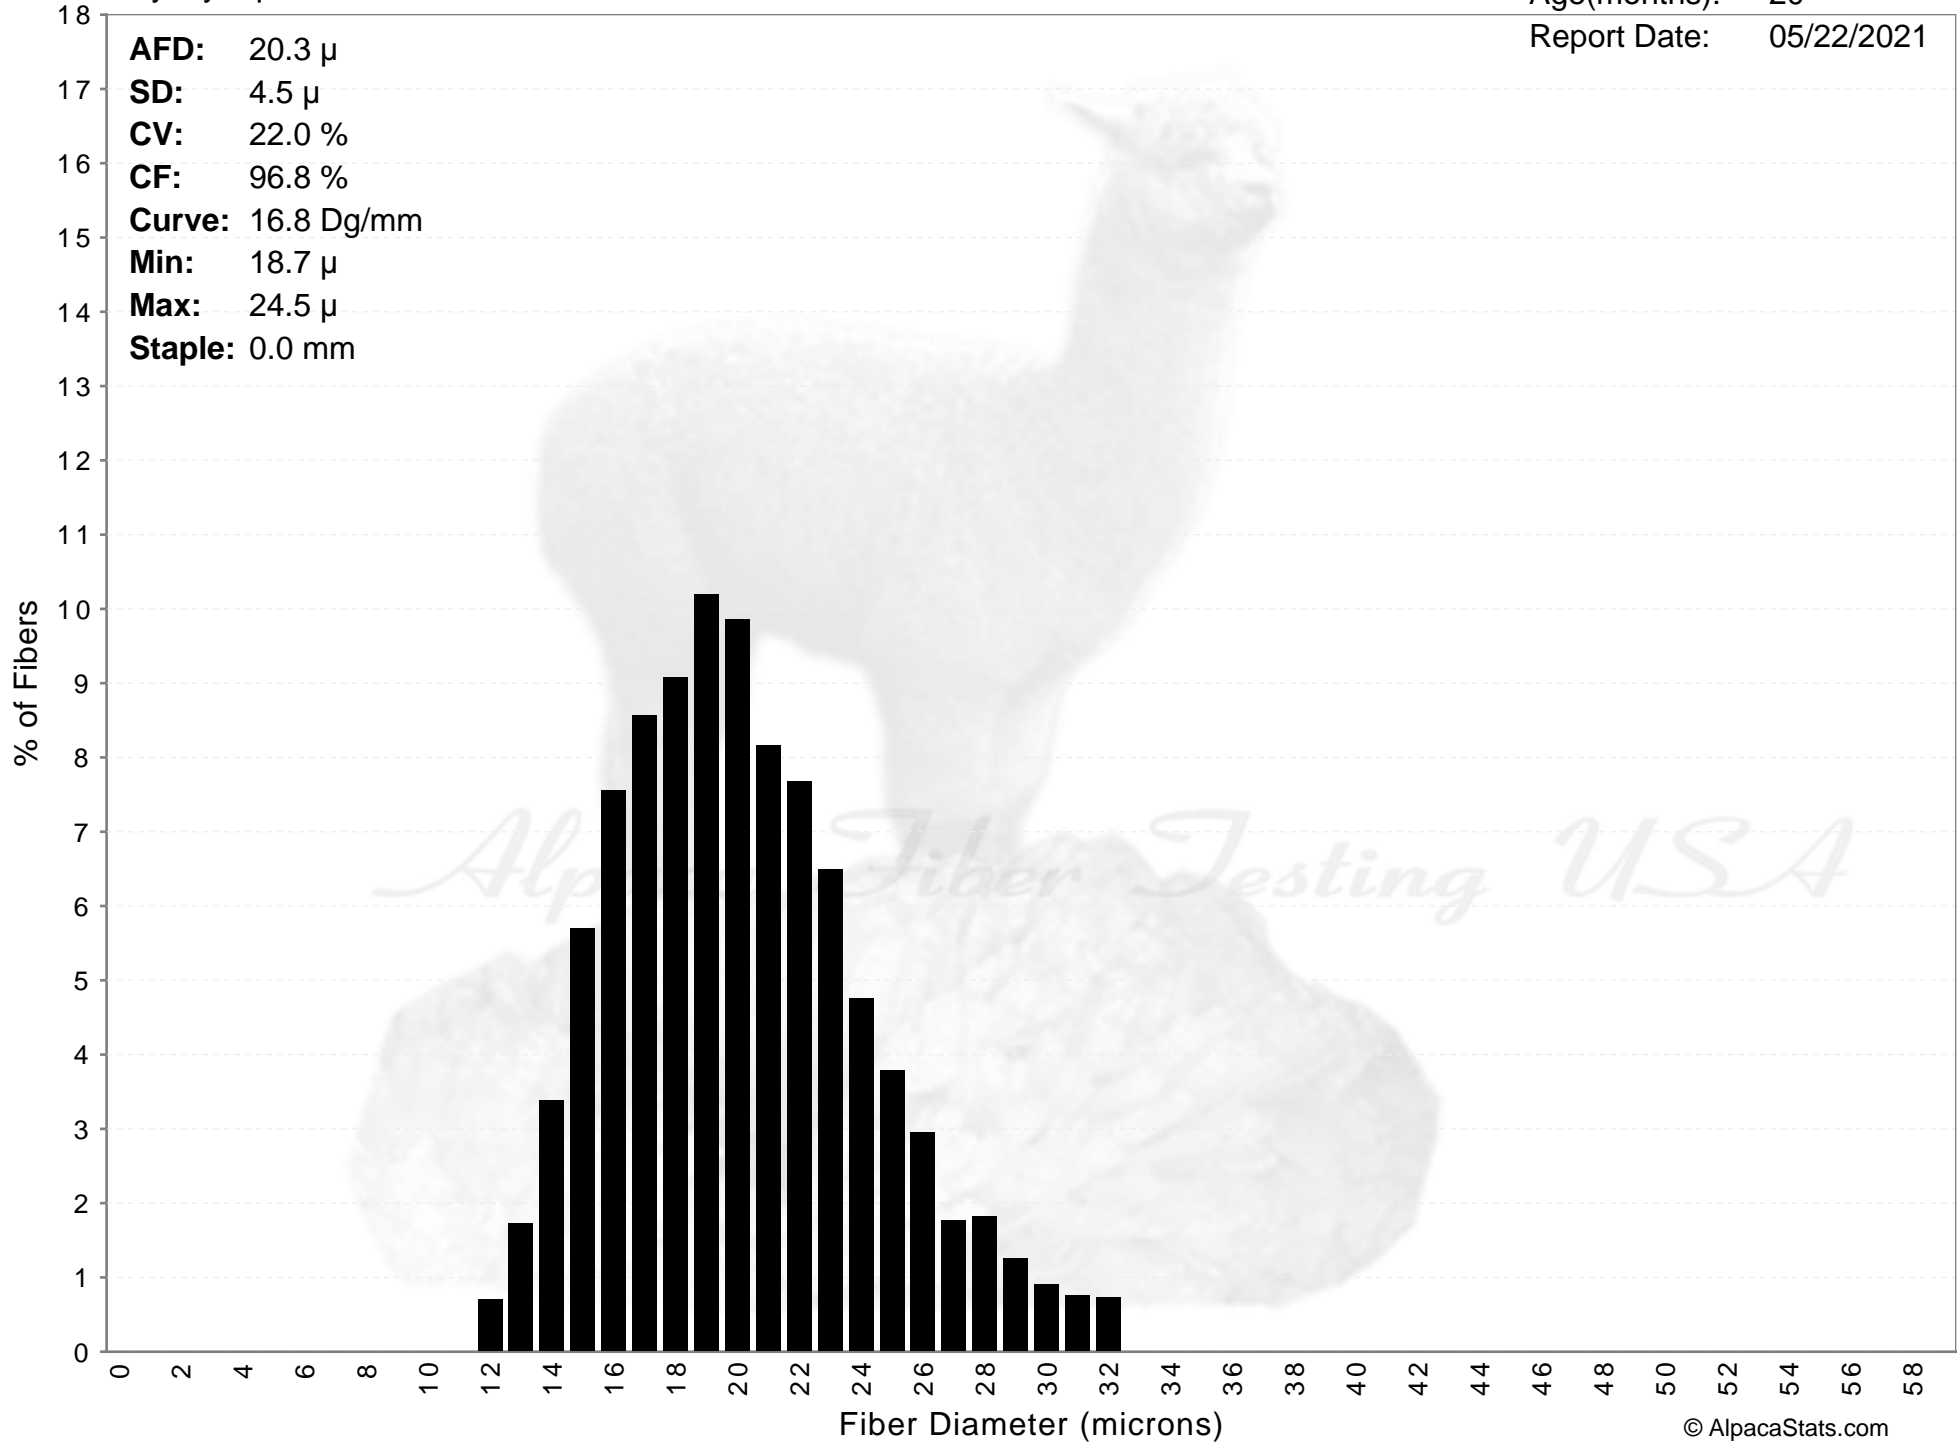

Raynay Alpaca Farm **RAYNAY'S SCOTCH BONNET BY JET**

Age(months): 20
Report Date: 05/22/2021

AFD: 20.3 μ
SD: 4.5 μ
CV: 22.0 %
CF: 96.8 %
Curve: 16.8 Dg/mm
Min: 18.7 μ
Max: 24.5 μ
Staple: 0.0 mm

Raynay Alpaca Farm **RAYNAY'S SCOTCH BONNET BY JET**

Age(months): 20
Report Date: 05/22/2021

AFD: 20.3 μ
SD: 4.5 μ
CV: 22.0 %
CF: 96.8 %
Curve: 16.8 Dg/mm
Min: 18.7 μ
Max: 24.5 μ
Staple: 0.0 mm