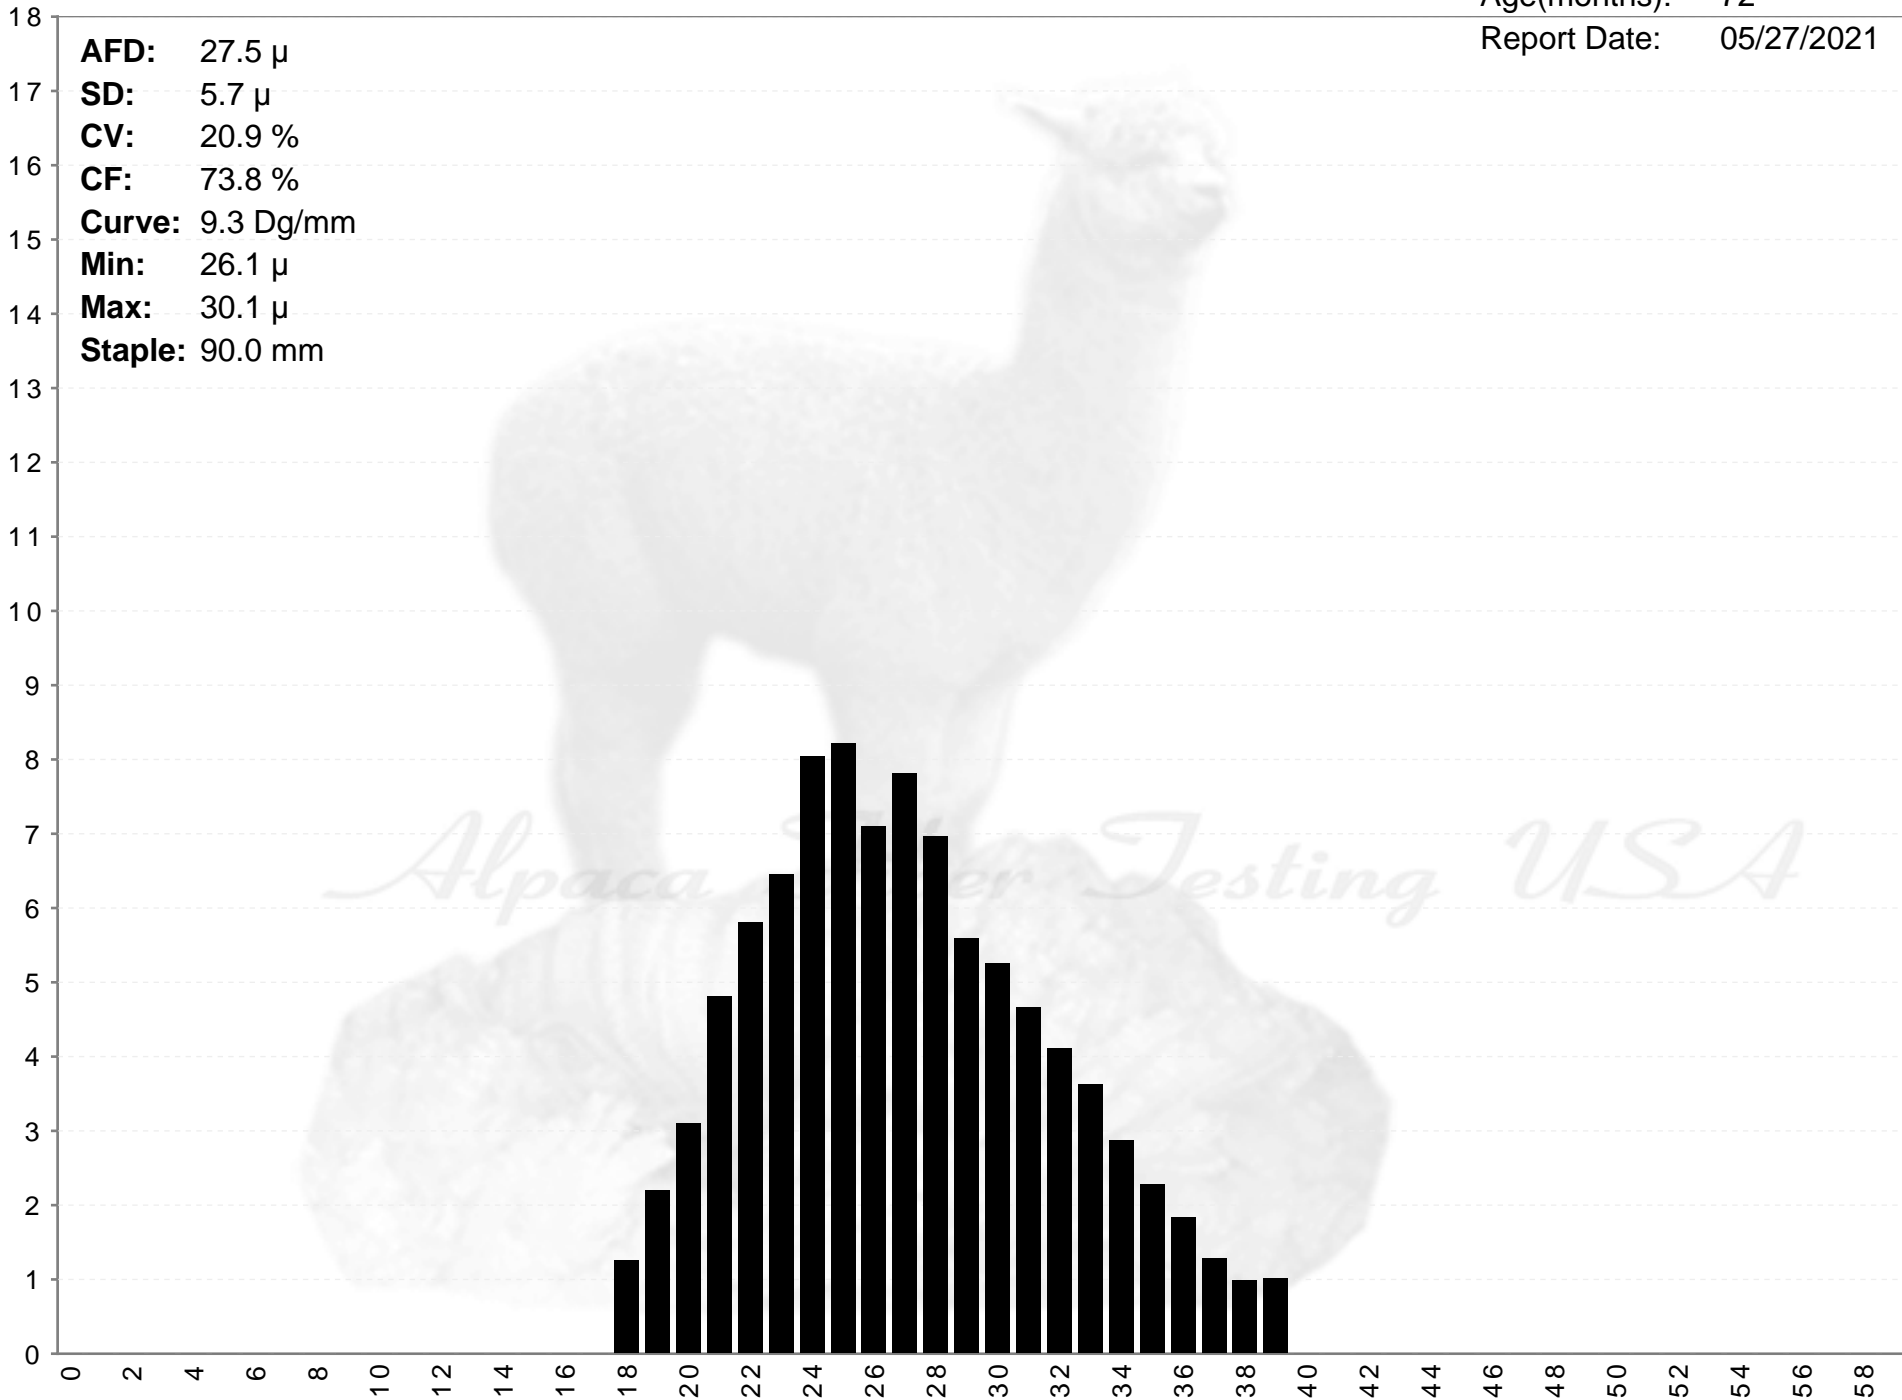

Anderson Acres

CARA

Age(months): 72
Report Date: 05/27/2021

AFD: 27.5 μ
SD: 5.7 μ
CV: 20.9 %
CF: 73.8 %
Curve: 9.3 Dg/mm
Min: 26.1 μ
Max: 30.1 μ
Staple: 90.0 mm

% of Fibers

Fiber Diameter (microns)

Anderson Acres

CARA

Age(months): 72

Report Date: 05/27/2021