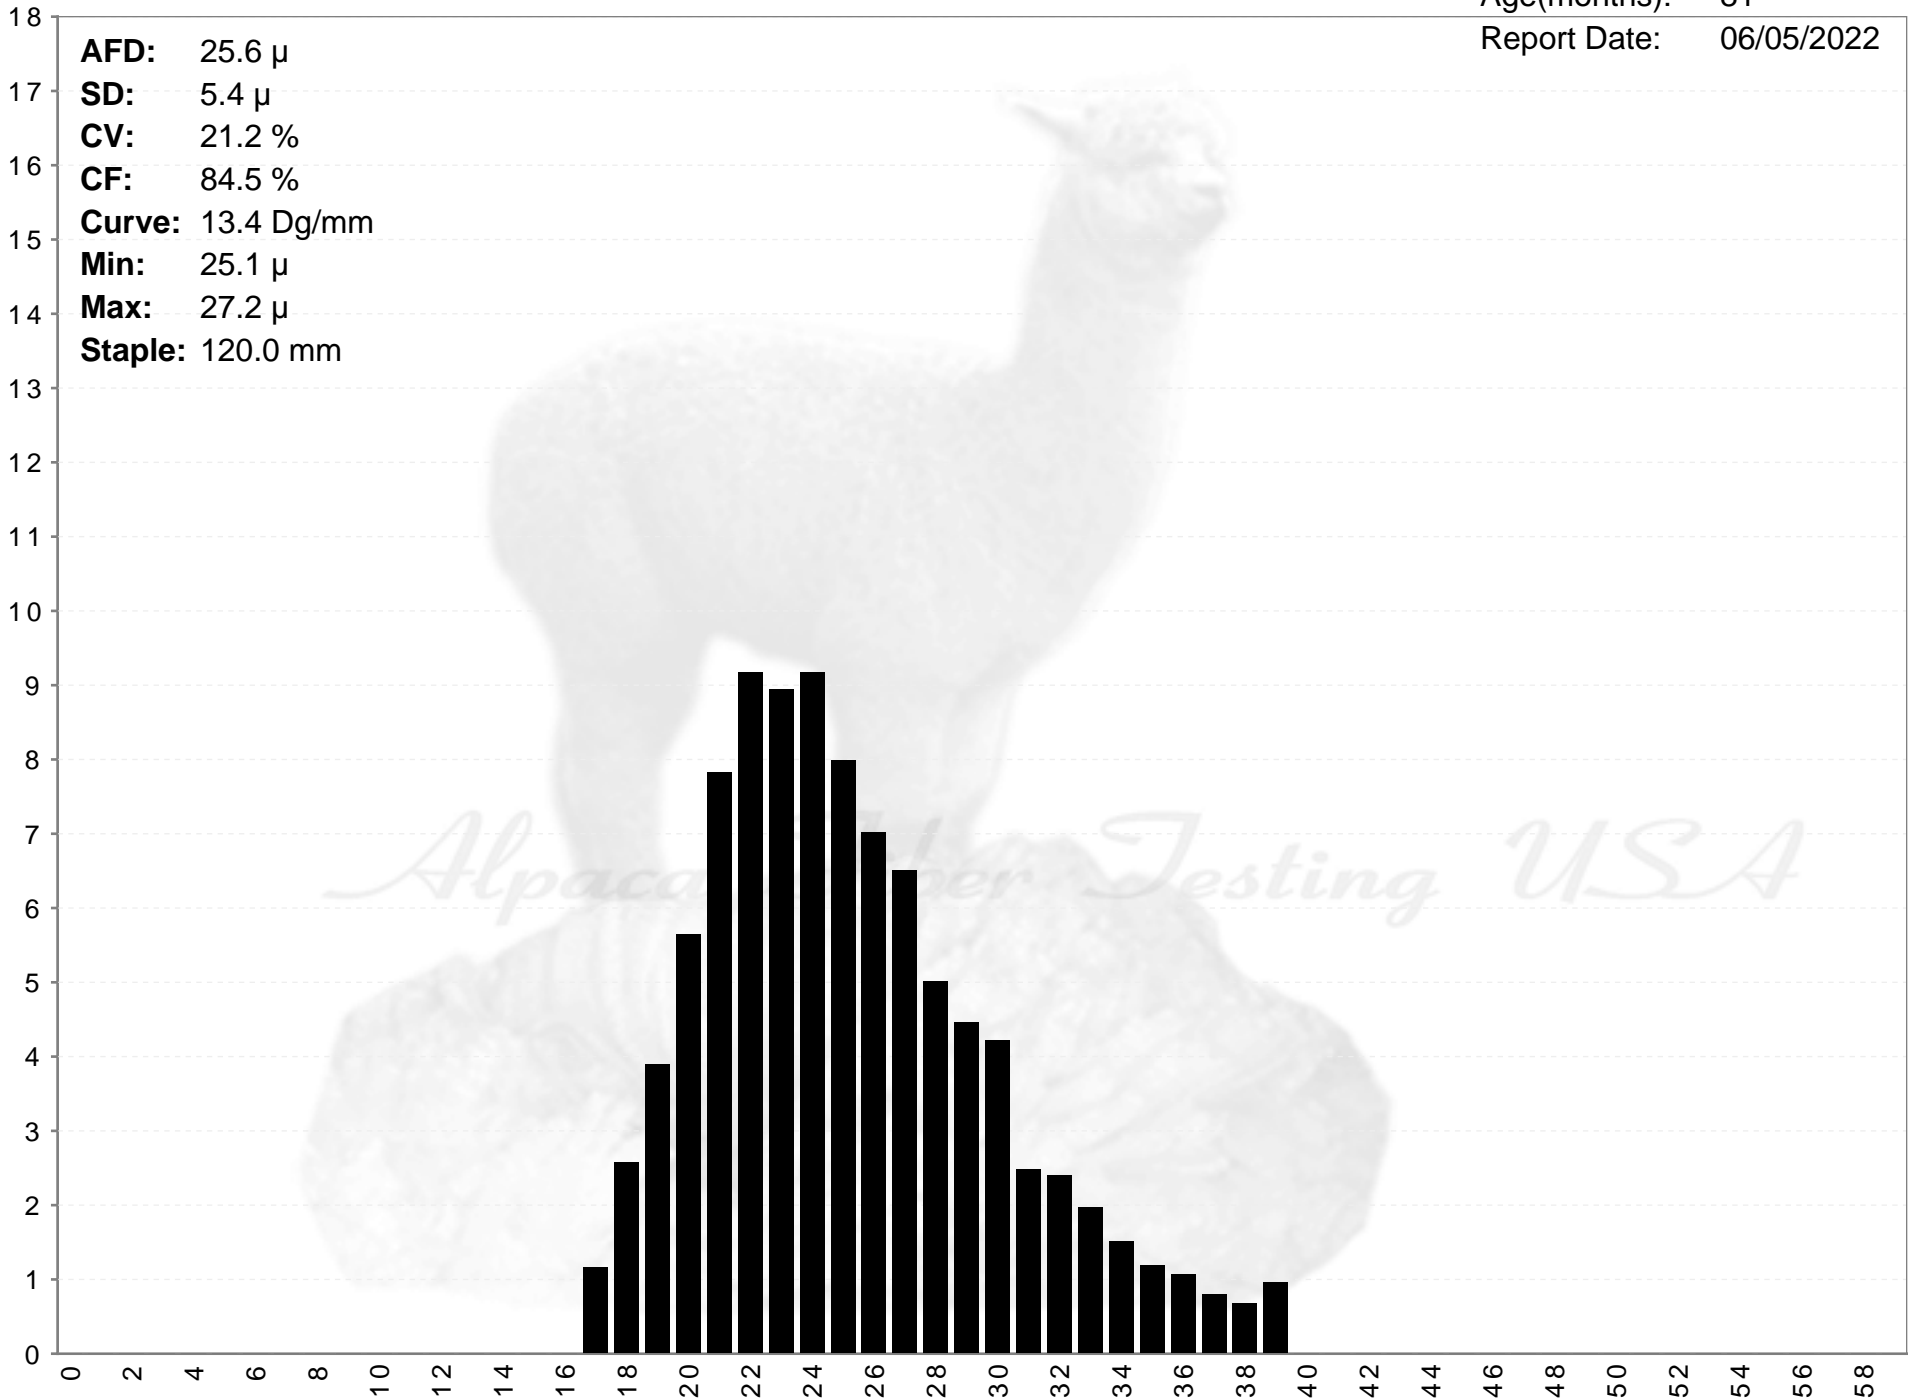

Anderson Acres

GEMMA

Age(months): 81
Report Date: 06/05/2022

AFD: 25.6 μ
SD: 5.4 μ
CV: 21.2 %
CF: 84.5 %
Curve: 13.4 Dg/mm
Min: 25.1 μ
Max: 27.2 μ
Staple: 120.0 mm

% of Fibers

Alpaca Fiber Testing USA

Fiber Diameter (microns)

AFD: 25.6 μ
SD: 5.4 μ
CV: 21.2 %
CF: 84.5 %
Curve: 13.4 Dg/mm
Min: 25.1 μ
Max: 27.2 μ
Staple: 120.0 mm